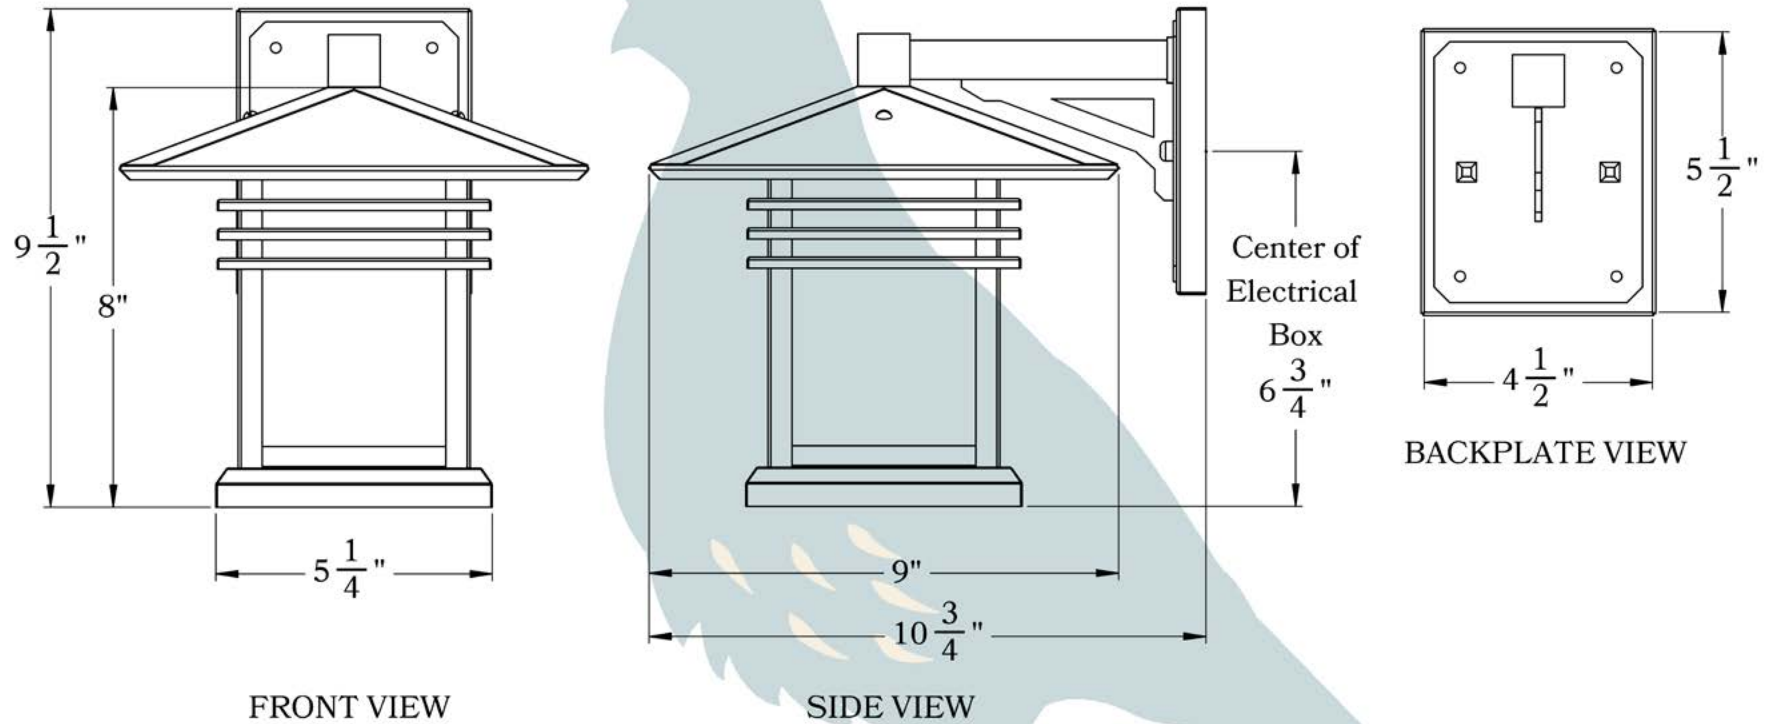

THE MARIPOSA SERIES

Sconce

SMALL

OLD
CALIFORNIA
FINE LIGHTING &
HOME GOODS

Small

DIMENSIONS

Roof Width	9"
Body Width	5 1/4"
Lantern Height	8"
Height	9 1/2"
Projection	10 3/4"
Mounting Plate	4 1/2" x 5 1/2"

ELECTRICAL SPECS

UL Rating	Wet
Voltage	120V
Socket Type	Medium Base - E26
Number of Light Bulbs	1
Max Wattage per Bulb	60W
LED Bulb	Supplied
Dimmable	Yes

ADDITIONAL INFORMATION

Manufacturer	Old California
Mounting Location	Interior and Exterior
Material	Brass
Multiple Overlay Options	No
Bottom Glass Panels	Included