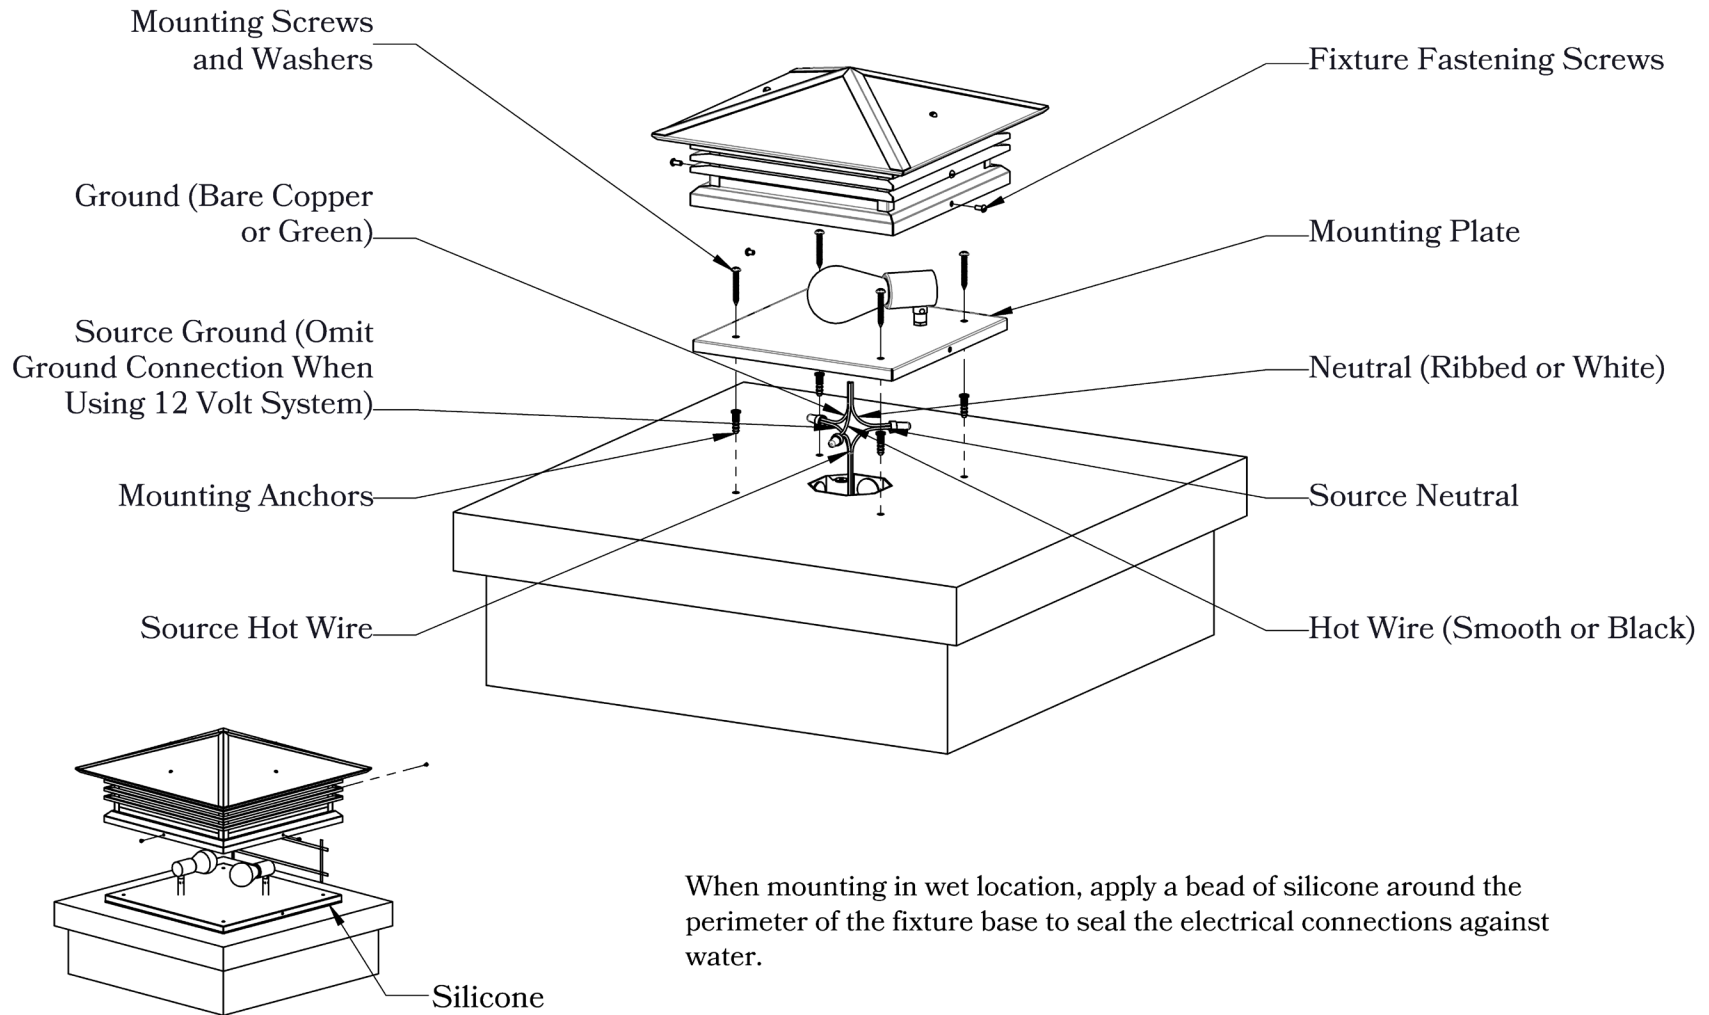

DIMENSIONS

| | |
|----------------|--------|
| Roof Width | 9" |
| Body Width | 4 1/2" |
| Height | 8 3/4" |
| Mounting Plate | 5 1/4" |

ELECTRICAL SPECS

| | |
|-----------------------|-------------------|
| UL Rating | Wet |
| Voltage | 12V or 120V |
| Socket Type | Medium Base - E26 |
| Number of Light Bulbs | 1 |
| Max Wattage per Bulb | 60W |
| LED Bulb | Supplied |

MOUNTING INSTRUCTIONS • Column Light Version One

When mounting in wet location, apply a bead of silicone around the perimeter of the fixture base to seal the electrical connections against water.

CAUTION—DISCONNECT POWER