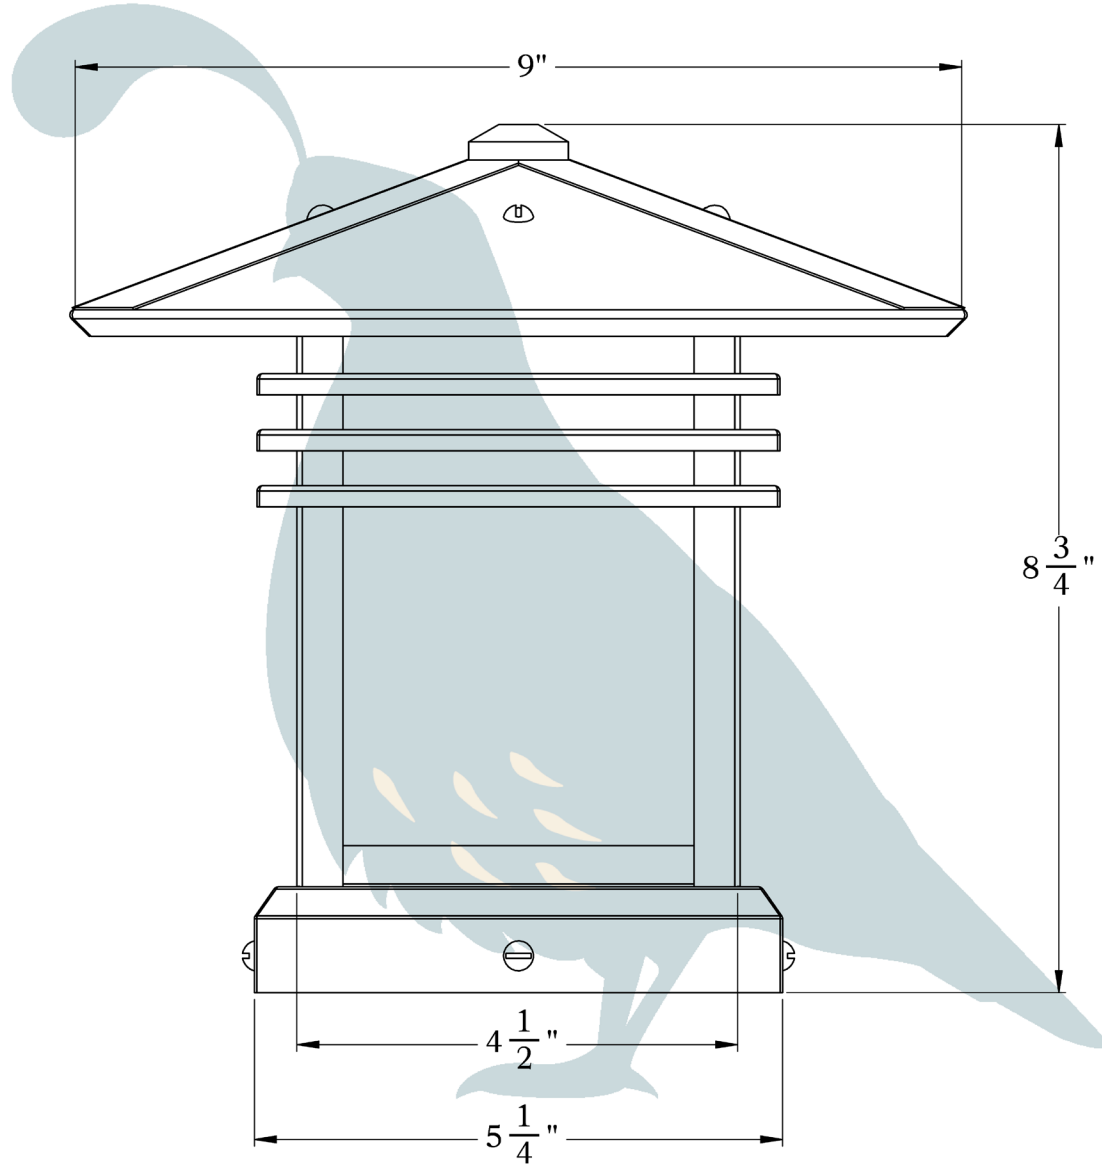

THE MARIPOSA SERIES
Column Mount Lantern
SMALL

OLD CALIFORNIA
FINE LIGHTING &
HOME GOODS

Small

OLD CALIFORNIA
 975 N ENTERPRISE ST • ORANGE, CA 92867

| | | | |
|-------------|----------|-------------|-------------------|
| PRODUCT No. | 392-6 | LAMP BASE | Medium Base (E26) |
| TITLE | Mariposa | MAX WATTAGE | 60W |
| UL RATING | Wet | VOLTAGE | 12V or 120V |

DIMENSIONS

| | |
|----------------|--------|
| Roof Width | 9" |
| Body Width | 4 1/2" |
| Height | 8 3/4" |
| Mounting Plate | 5 1/4" |

ELECTRICAL SPECS

| | |
|-----------------------|-------------------|
| UL Rating | Wet |
| Voltage | 12V or 120V |
| Socket Type | Medium Base - E26 |
| Number of Light Bulbs | 1 |
| Max Wattage per Bulb | 60W |
| LED Bulb | Supplied |

MOUNTING INSTRUCTIONS • Column Light Version One

When mounting in wet location, apply a bead of silicone around the perimeter of the fixture base to seal the electrical connections against water.

CAUTION—DISCONNECT POWER