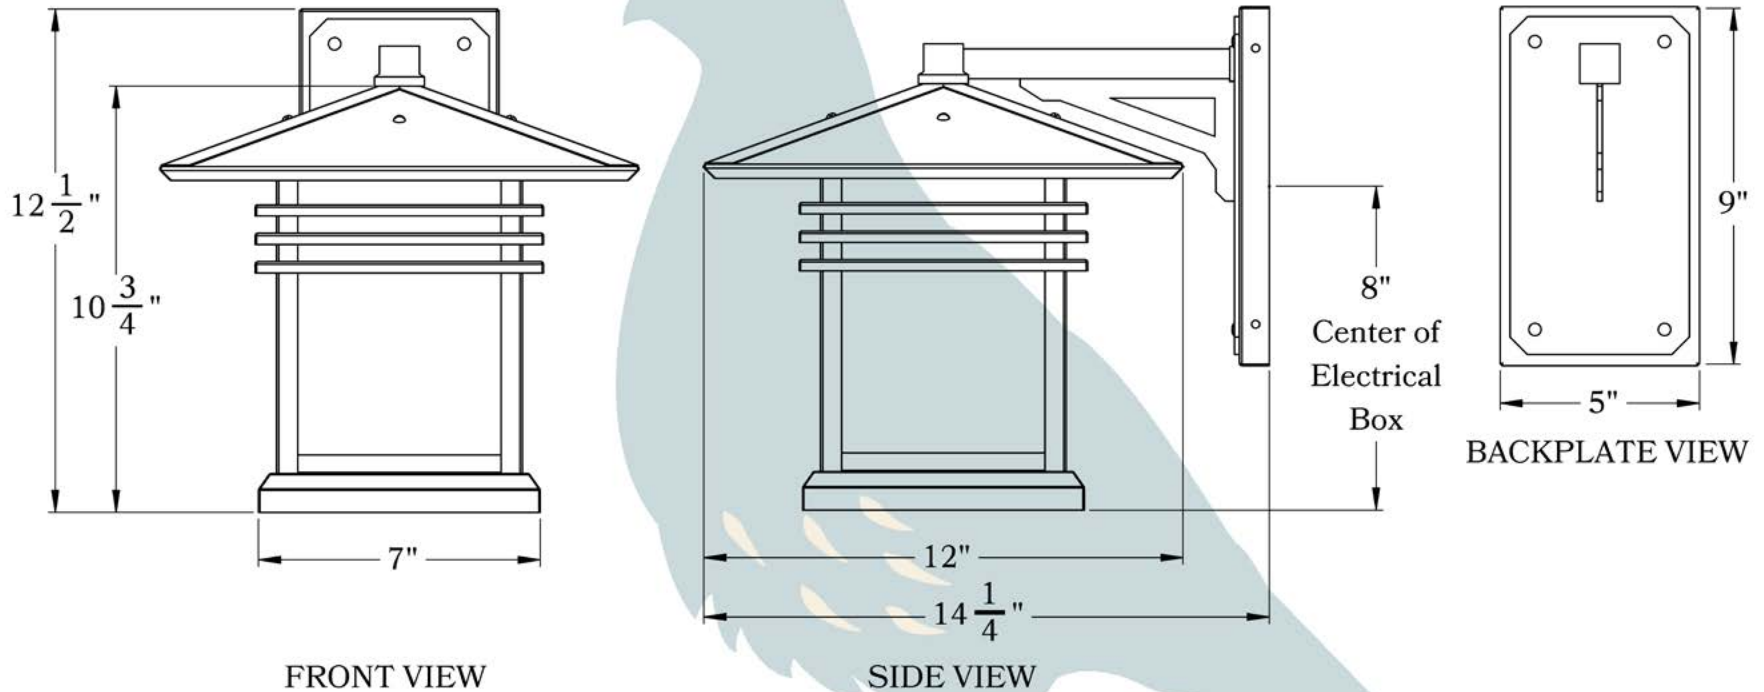

THE MARIPOSA SERIES

Sconce

MEDIUM

OLD CALIFORNIA
FINE LIGHTING &
HOME GOODS

Medium

DIMENSIONS

Roof Width	12"
Body Width	7"
Lantern Height	10 3/4"
Height	12 1/2"
Projection	14 1/4"
Mounting Plate	5" x 9"

ELECTRICAL SPECS

UL Rating	Wet
Voltage	120V
Socket Type	Medium Base - E26
Number of Light Bulbs	1
Max Wattage per Bulb	100W
LED Bulb	Supplied
Dimmable	Yes

ADDITIONAL INFORMATION

Manufacturer	Old California
Mounting Location	Interior and Exterior
Material	Brass
Multiple Overlay Options	No
Bottom Glass Panels	Included