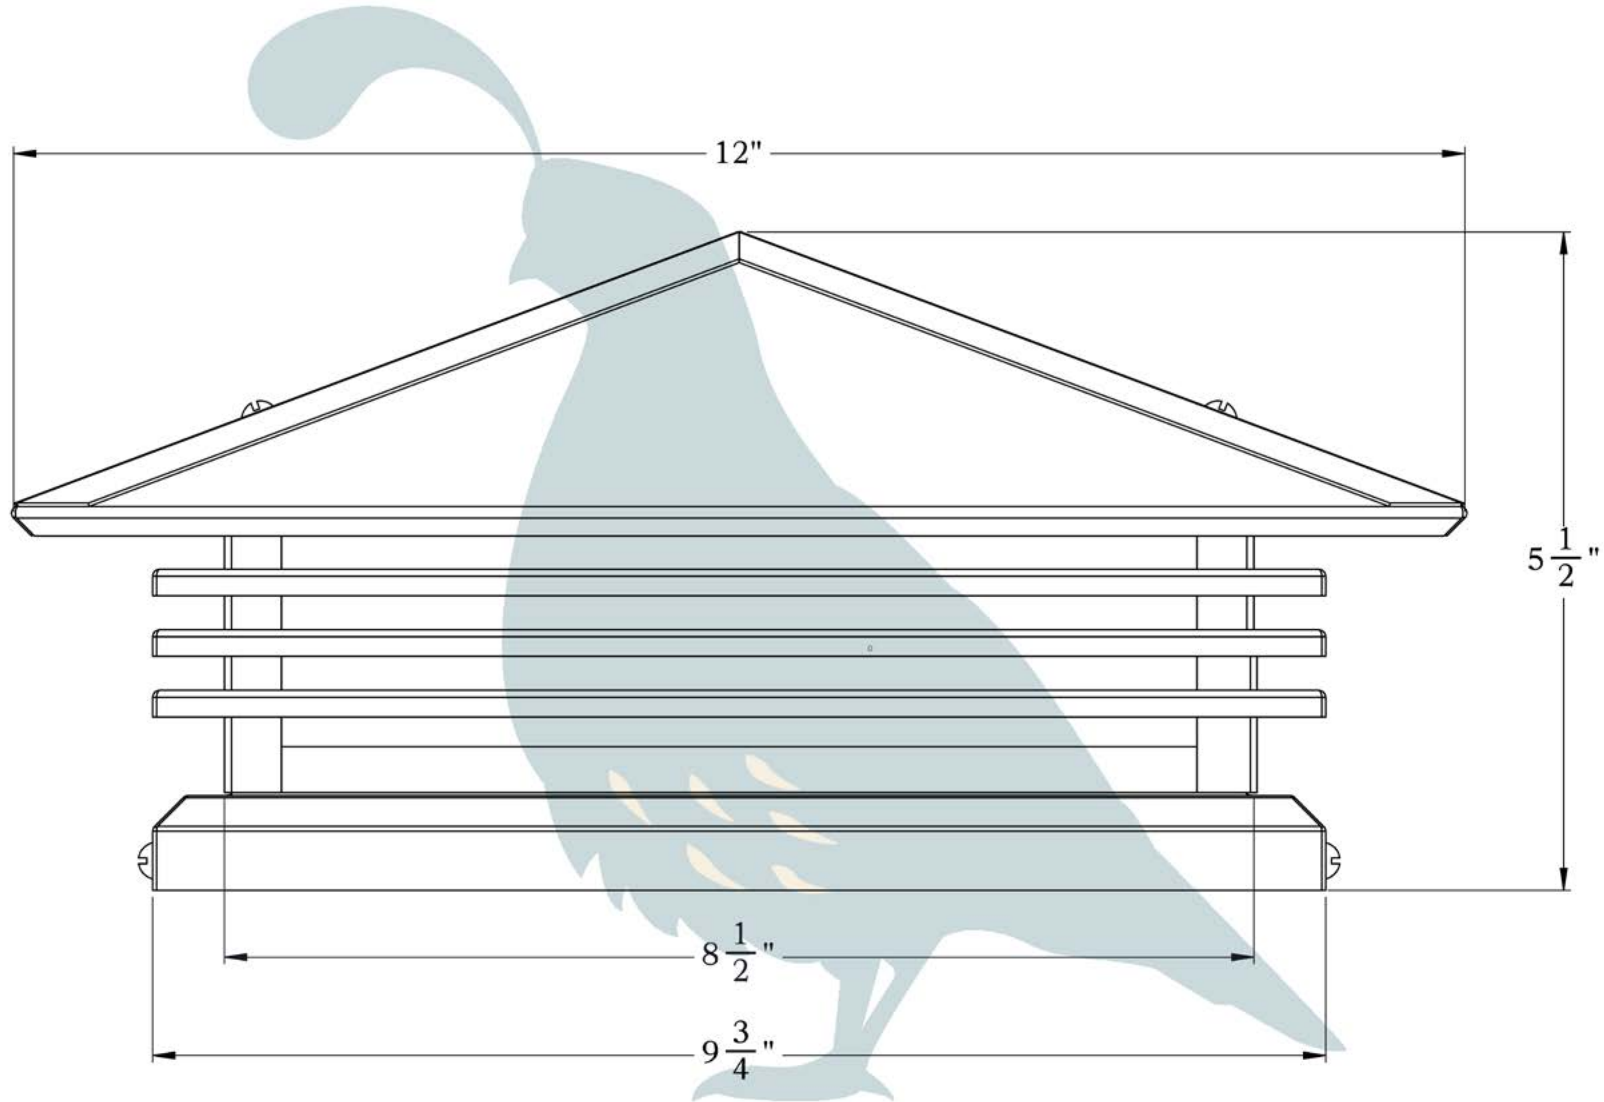

THE MARIPOSA SERIES
**Shallow Column
Mounted Lantern**
MEDIUM

**OLD
CALIFORNIA**
FINE LIGHTING &
HOME GOODS

Medium

DIMENSIONS

| | |
|----------------|--------|
| Roof Width | 12" |
| Body Width | 8 1/2" |
| Height | 5 1/2" |
| Mounting Plate | 9 3/4" |