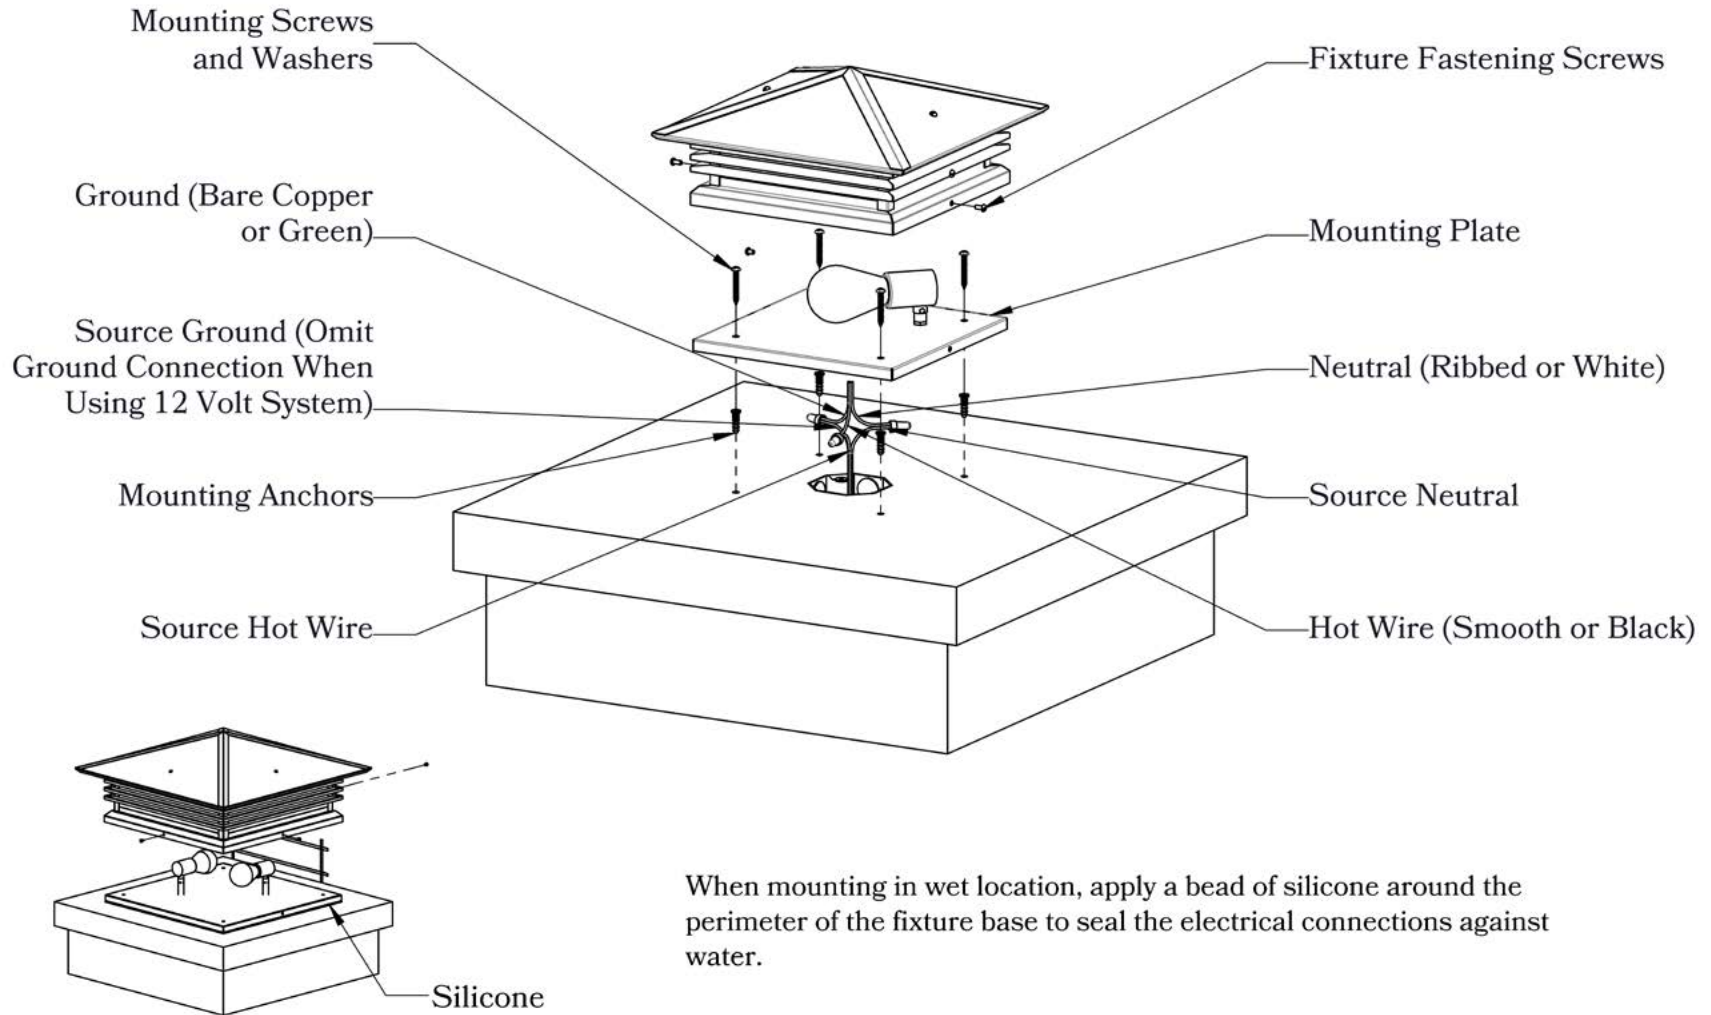

THE MARIPOSA SERIES
**Shallow Column
Mounted Lantern**
MEDIUM

**OLD
CALIFORNIA**
FINE LIGHTING &
HOME GOODS

Medium

DIMENSIONS

| | |
|----------------|--------|
| Roof Width | 12" |
| Body Width | 8 1/2" |
| Height | 5 1/2" |
| Mounting Plate | 9 3/4" |

ADDITIONAL INFORMATION

| | |
|--------------------------|----------------|
| Manufacturer | Old California |
| Mounting Location | Exterior Only |
| Material | Brass |
| Multiple Overlay Options | No |

MOUNTING INSTRUCTIONS • Column Light Version One

When mounting in wet location, apply a bead of silicone around the perimeter of the fixture base to seal the electrical connections against water.

CAUTION—DISCONNECT POWER