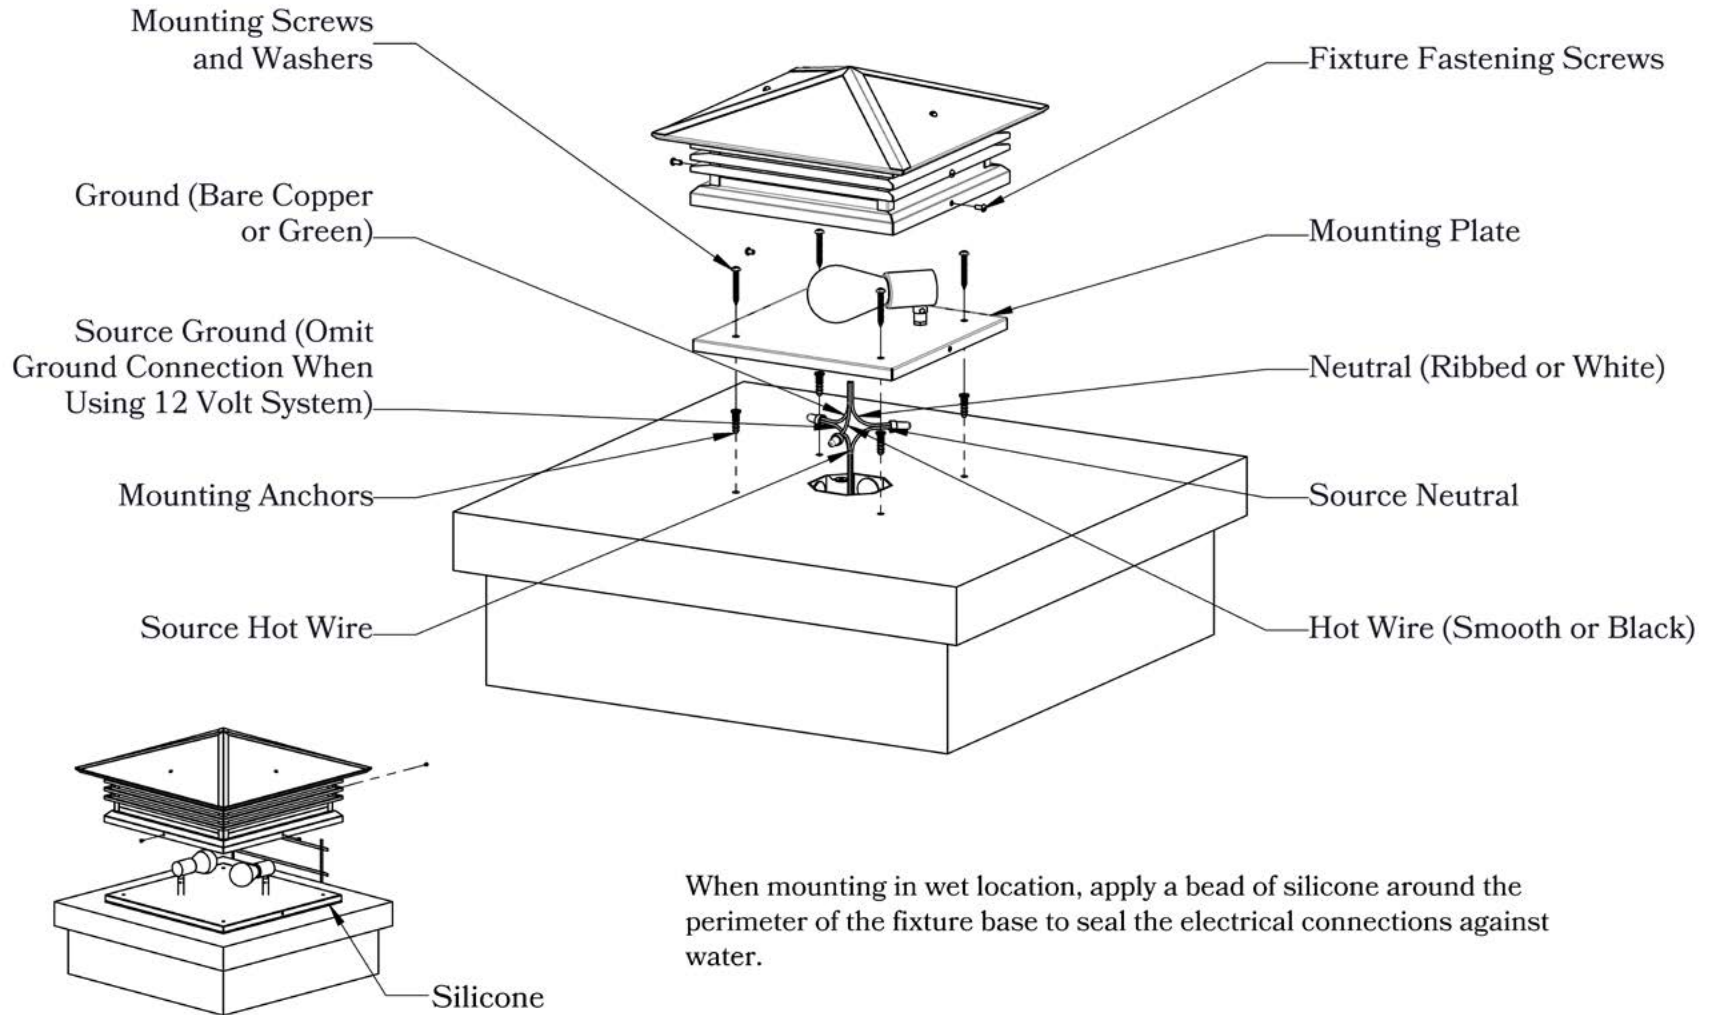

THE MARIPOSA SERIES
Column Mount Lantern
MEDIUM

OLD CALIFORNIA
FINE LIGHTING &
HOME GOODS

Medium

DIMENSIONS

Roof Width	12"
Body Width	6 1/4"
Height	11"
Mounting Plate	7"

ELECTRICAL SPECS

UL Rating	Wet
Voltage	12V or 120V
Socket Type	Medium Base - E26
Number of Light Bulbs	1
Max Wattage per Bulb	100W
LED Bulb	Supplied

ADDITIONAL INFORMATION

Manufacturer	Old California
Mounting Location	Exterior Only
Material	Brass
Multiple Overlay Options	No

MOUNTING INSTRUCTIONS • Column Light Version One

When mounting in wet location, apply a bead of silicone around the perimeter of the fixture base to seal the electrical connections against water.