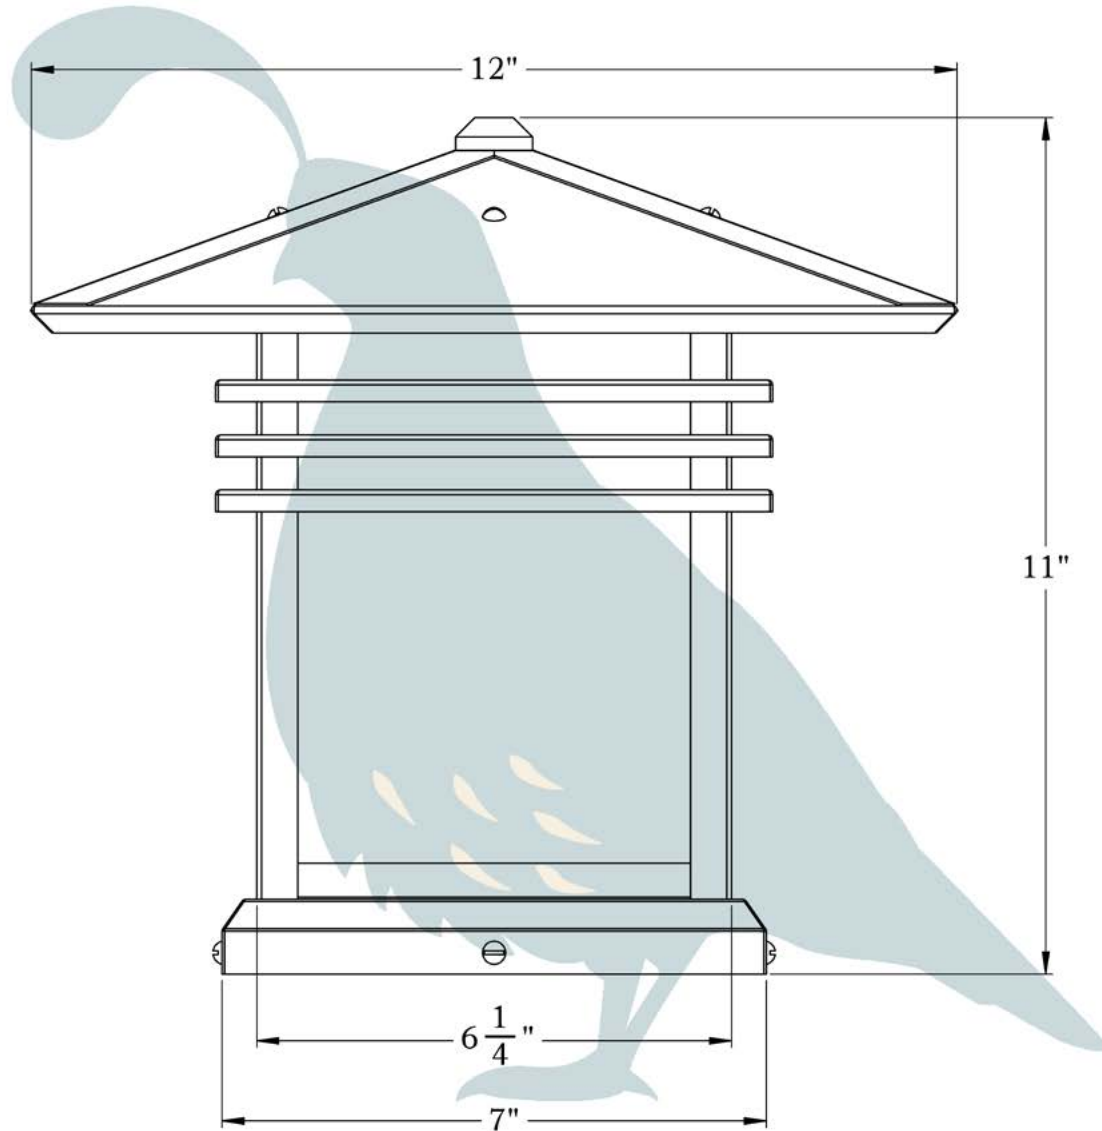

THE MARIPOSA SERIES
Column Mount Lantern
MEDIUM

OLD CALIFORNIA
FINE LIGHTING &
HOME GOODS

Medium

DIMENSIONS

Roof Width	12"
Body Width	6 1/4"
Height	11"
Mounting Plate	7"

ELECTRICAL SPECS

UL Rating	Wet
Voltage	12V or 120V
Socket Type	Medium Base - E26
Number of Light Bulbs	1
Max Wattage per Bulb	100W
LED Bulb	Supplied

ADDITIONAL INFORMATION

Manufacturer	Old California
Mounting Location	Exterior Only
Material	Brass
Multiple Overlay Options	No

MOUNTING INSTRUCTIONS • Column Light Version One

When mounting in wet location, apply a bead of silicone around the perimeter of the fixture base to seal the electrical connections against water.