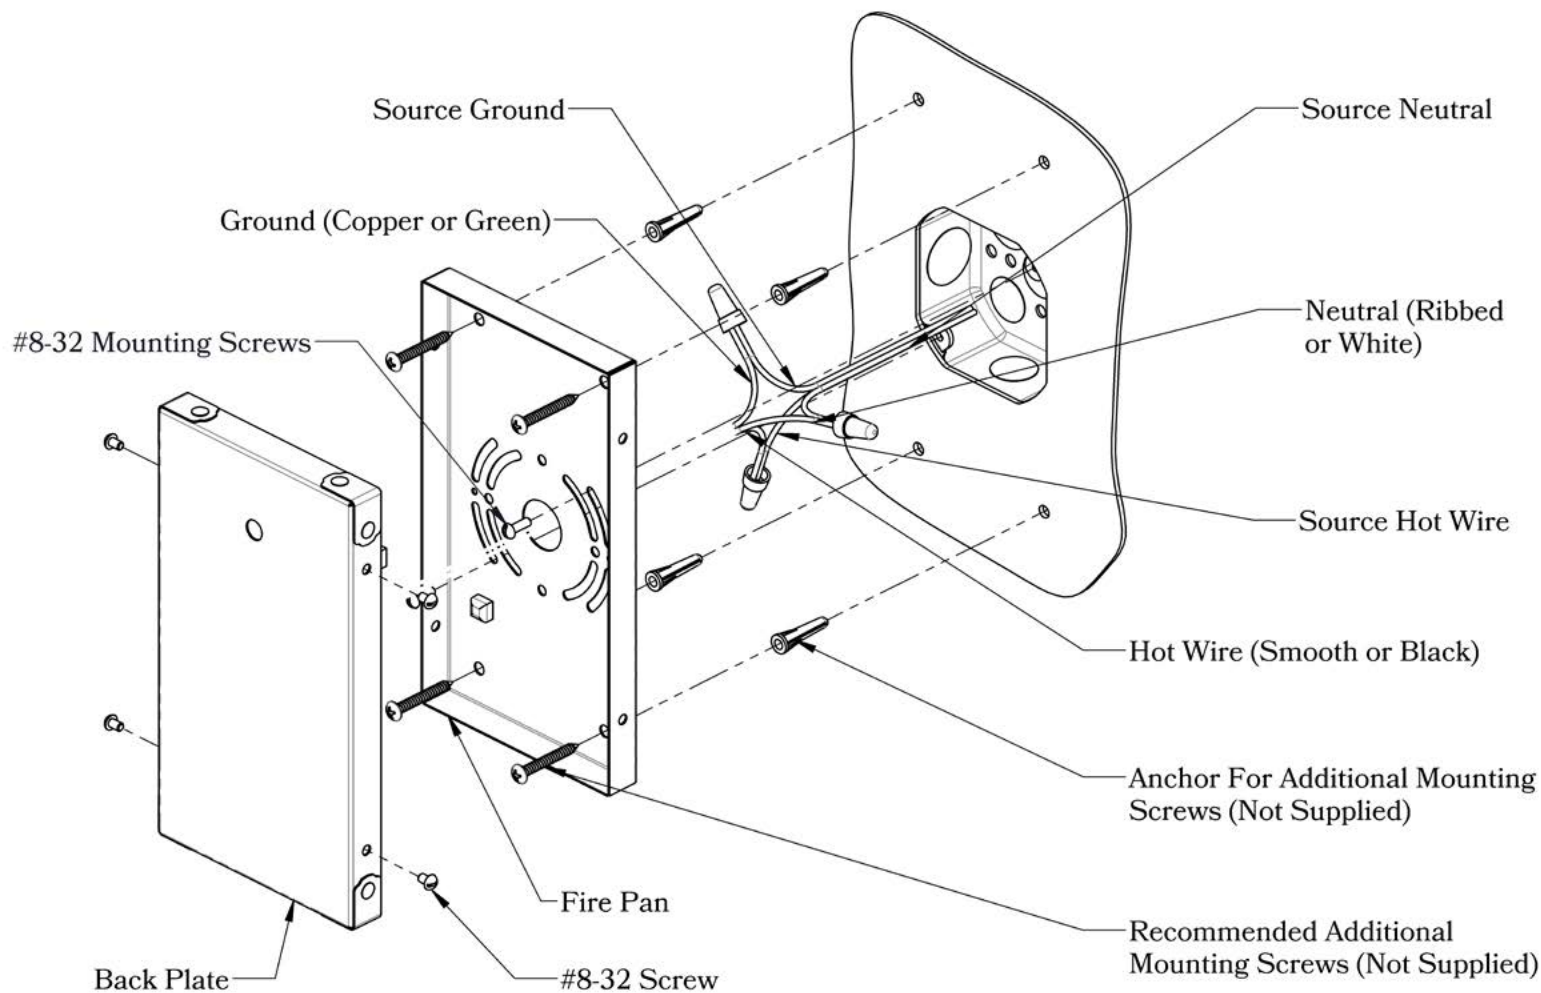

THE MARIPOSA SERIES

Sconce

LARGE

OLD
CALIFORNIA
FINE LIGHTING &
HOME GOODS

Large

DIMENSIONS

Roof Width	15"
Body Width	8 3/4"
Lantern Height	13 1/4"
Height	15 1/4"
Projection	17 1/2"
Mounting Plate	5" x 9"

ELECTRICAL SPECS

UL Rating	Wet
Voltage	120V
Socket Type	Medium Base - E26
Number of Light Bulbs	1
Max Wattage per Bulb	100W
LED Bulb	Supplied
Dimmable	Yes

ADDITIONAL INFORMATION

Manufacturer	Old California
Mounting Location	Interior and Exterior
Material	Brass
Multiple Overlay Options	No
Bottom Glass Panels	Included

MOUNTING INSTRUCTIONS • Wall Mount With Fire Pan**CAUTION—DISCONNECT POWER**

Always shut off power when installing or repairing this (or any other) electrical appliance. Failure to do so may result in severe injury or death. This product must be installed in accordance with applicable installation codes by a person familiar with the construction and operation of the product, and the hazards involved.