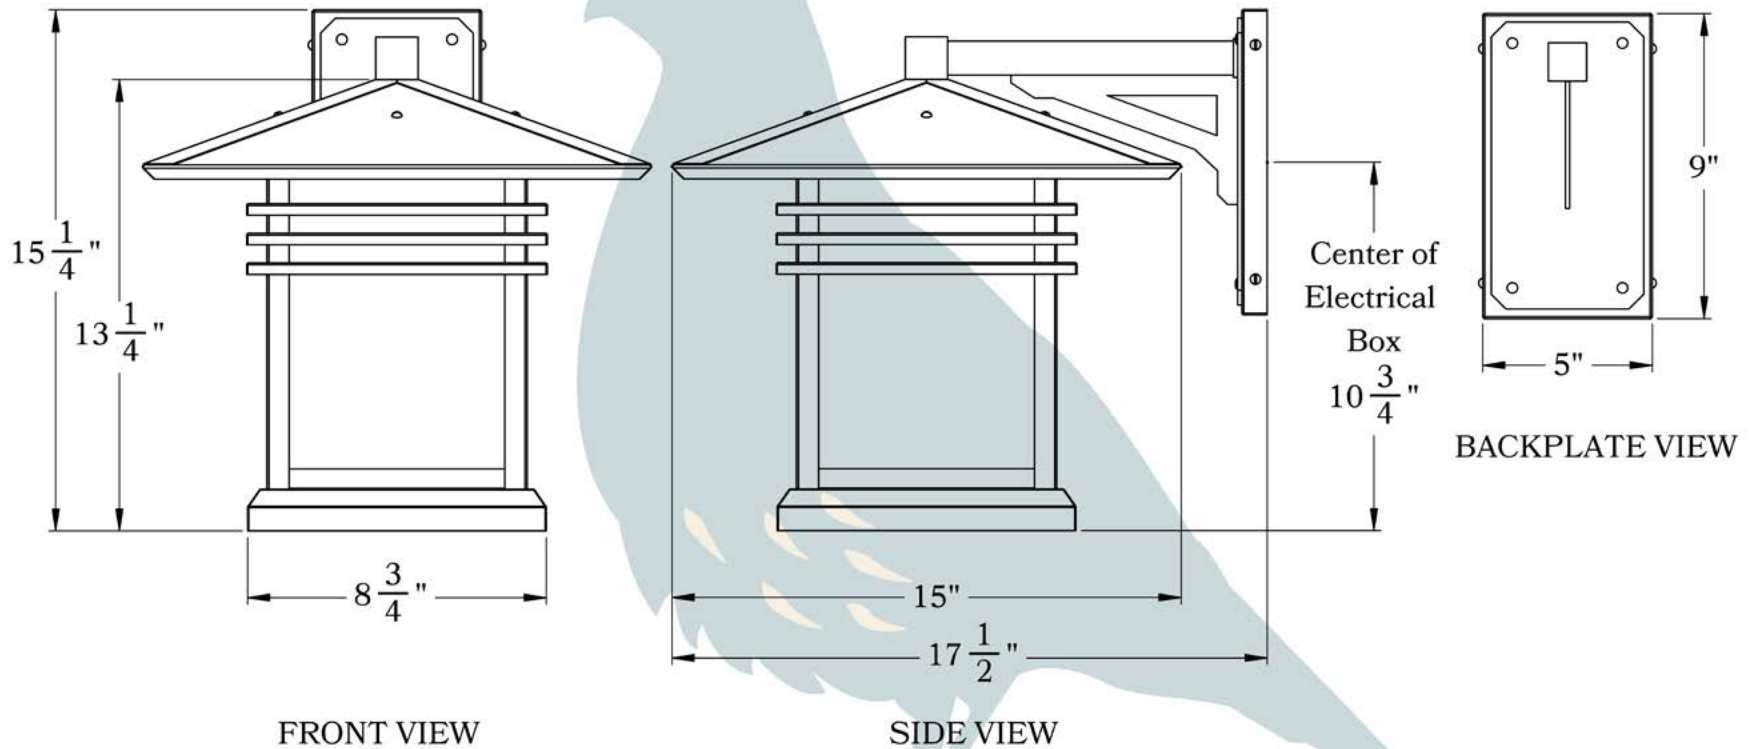

THE MARIPOSA SERIES

Sconce

LARGE

OLD
CALIFORNIA
FINE LIGHTING &
HOME GOODS

Large

DIMENSIONS

Roof Width	15"
Body Width	8 3/4"
Lantern Height	13 1/4"
Height	15 1/4"
Projection	17 1/2"
Mounting Plate	5" x 9"

ELECTRICAL SPECS

UL Rating	Wet
Voltage	120V
Socket Type	Medium Base - E26
Number of Light Bulbs	1
Max Wattage per Bulb	100W
LED Bulb	Supplied
Dimmable	Yes

ADDITIONAL INFORMATION

Manufacturer	Old California
Mounting Location	Interior and Exterior
Material	Brass
Multiple Overlay Options	No
Bottom Glass Panels	Included