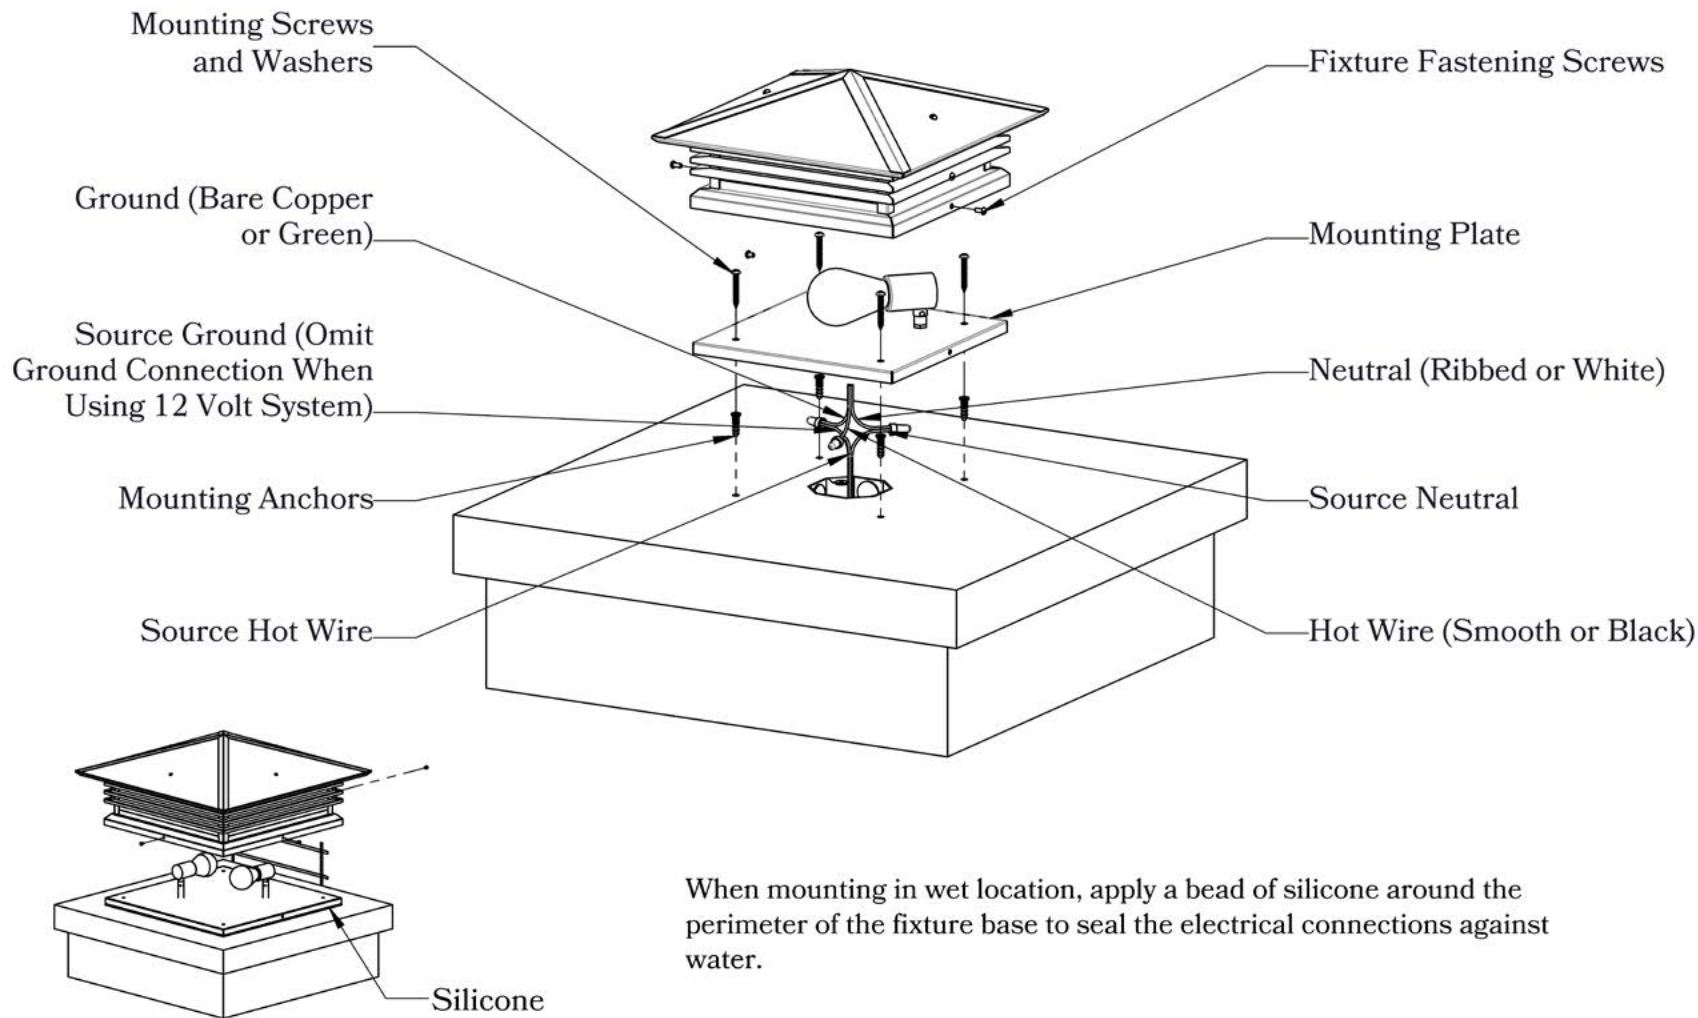

THE MARIPOSA SERIES
**Shallow Column
Mounted Lantern**
LARGE

OLD CALIFORNIA
FINE LIGHTING &
HOME GOODS

Large

DIMENSIONS

Roof Width	15"
Body Width	10 3/4"
Height	6 3/4"
Mounting Plate	12"

ELECTRICAL SPECS

UL Rating	Wet
Voltage	12V or 120V
Socket Type	Medium Base - E26
Number of Light Bulbs	2
Max Wattage per Bulb	60W
LED Bulb	Supplied

ADDITIONAL INFORMATION

Manufacturer	Old California
Mounting Location	Exterior Only
Material	Brass
Multiple Overlay Options	No

MOUNTING INSTRUCTIONS • Column Light Version One

When mounting in wet location, apply a bead of silicone around the perimeter of the fixture base to seal the electrical connections against water.