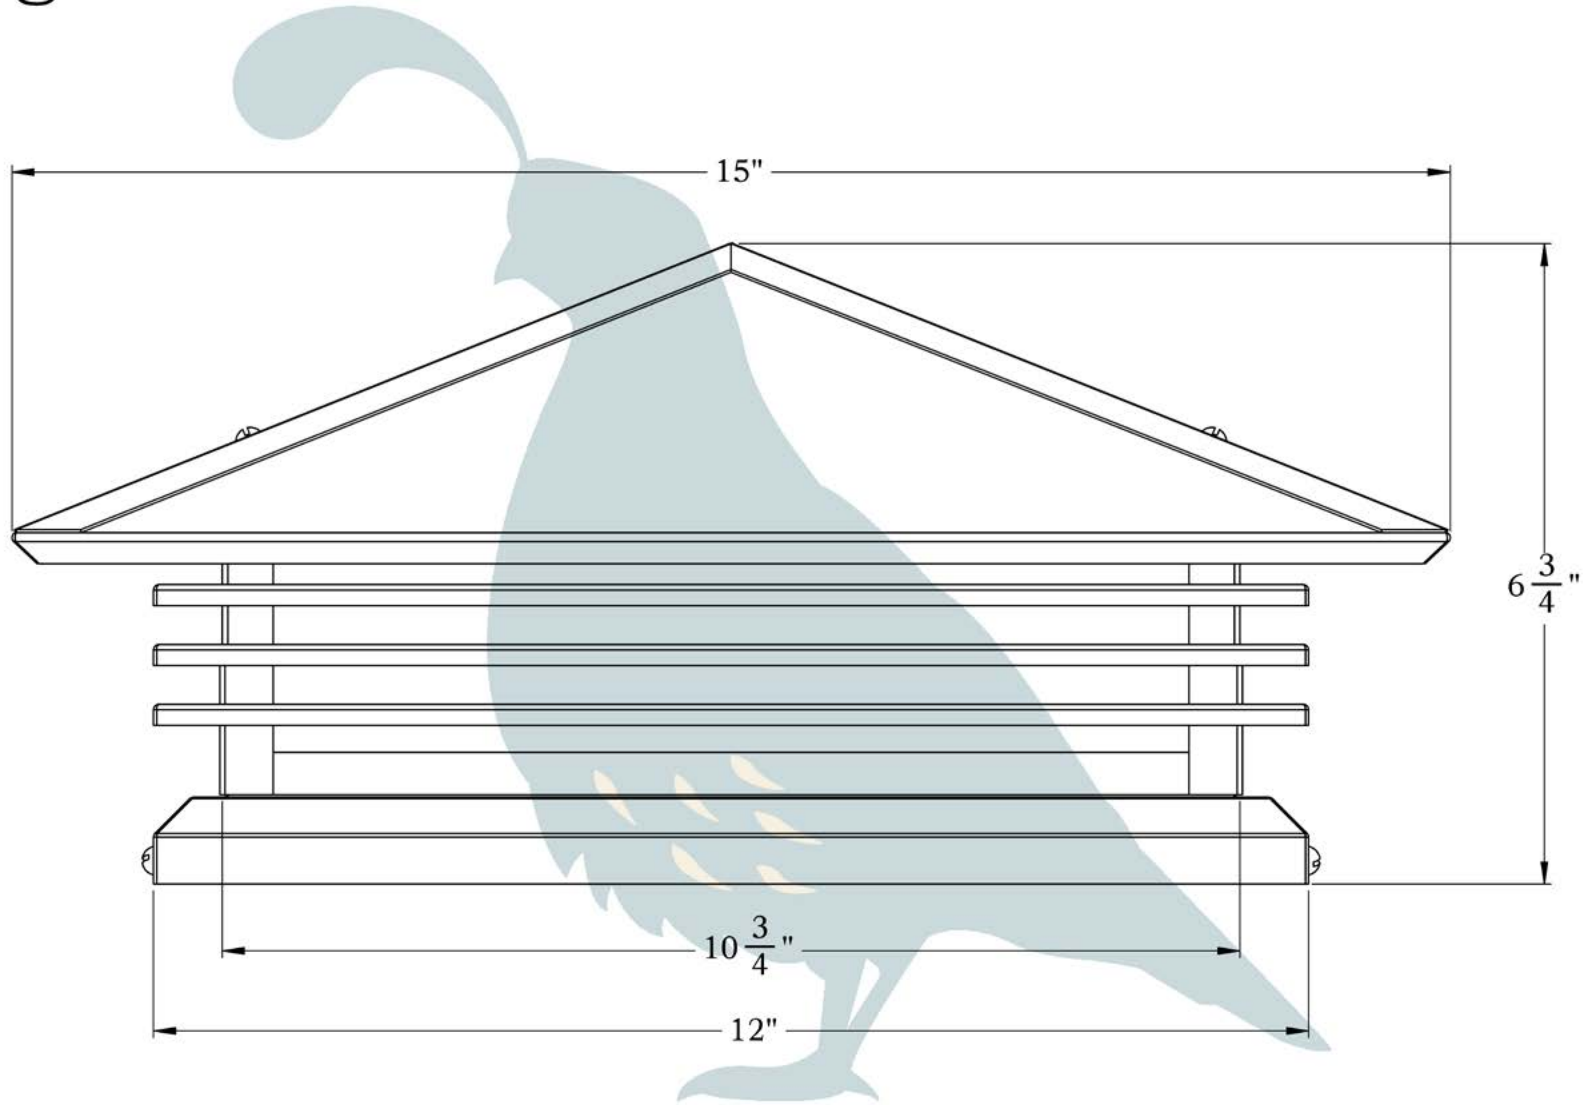

THE MARIPOSA SERIES  
**Shallow Column  
Mounted Lantern**  
LARGE

**OLD CALIFORNIA**  
FINE LIGHTING &  
HOME GOODS

# Large

## DIMENSIONS

Roof Width	15"
Body Width	10 3/4"
Height	6 3/4"
Mounting Plate	12"