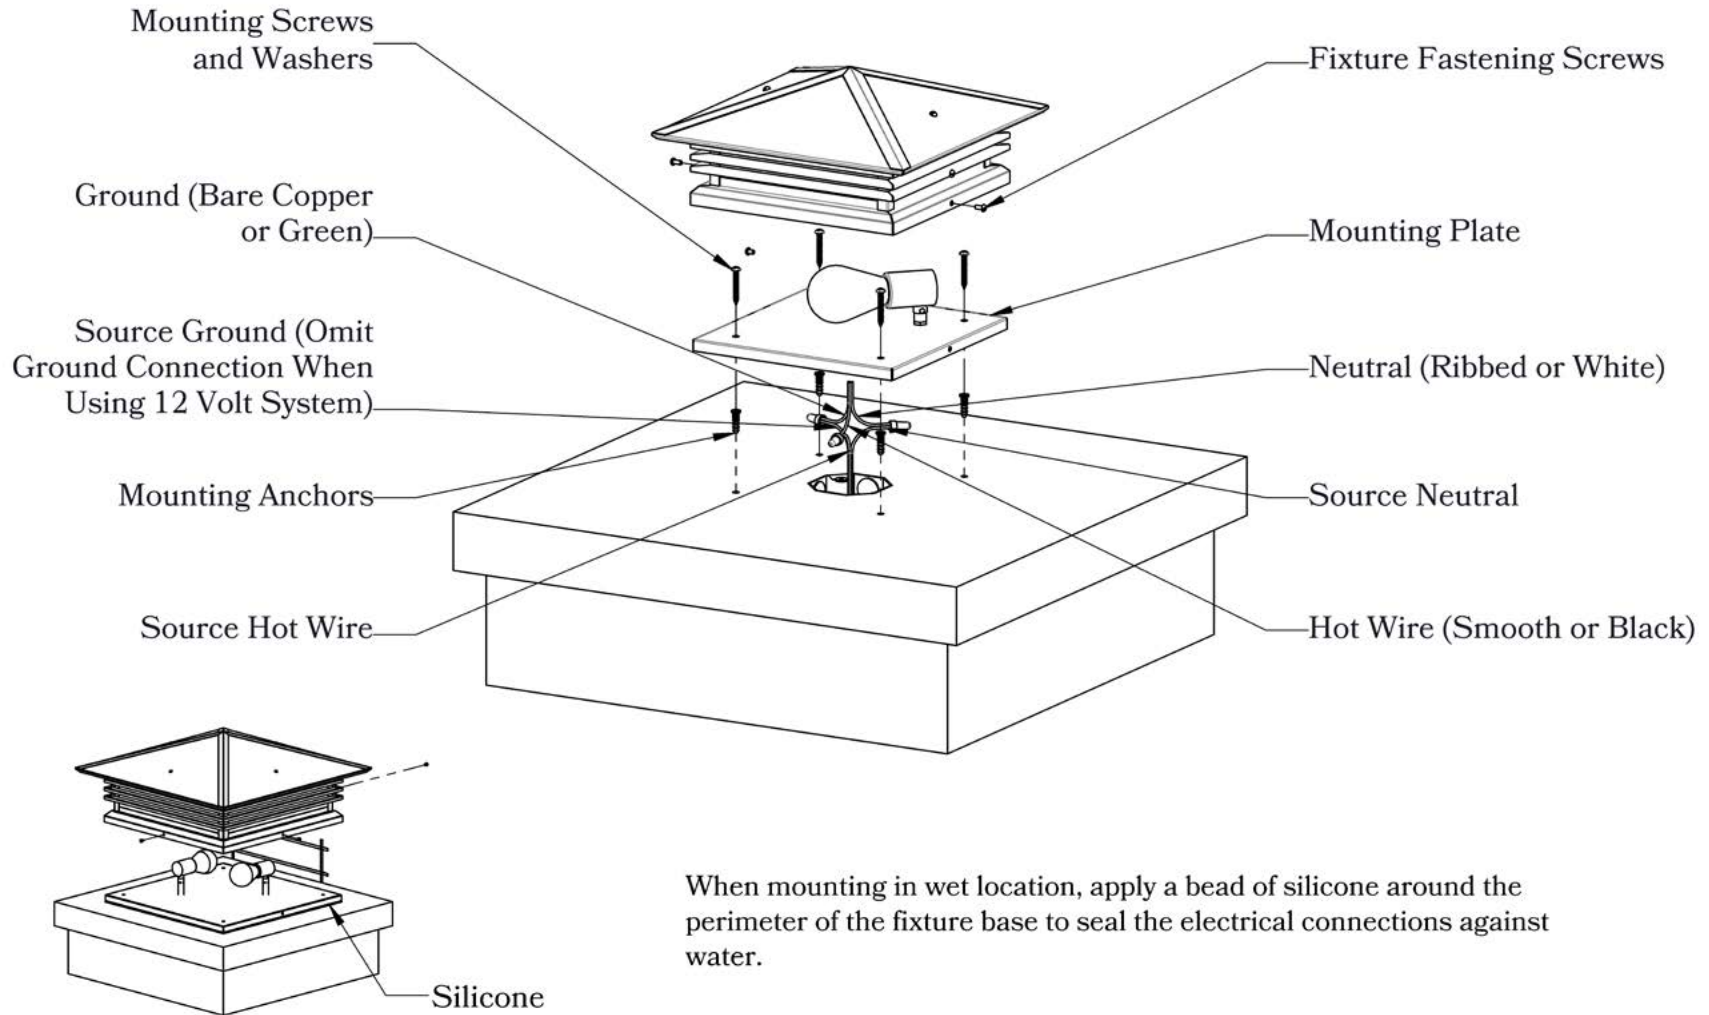

## DIMENSIONS

Roof Width	15"
Body Width	10 3/4"
Height	6 3/4"
Mounting Plate	12"

## ADDITIONAL INFORMATION

Manufacturer	Old California
Mounting Location	Exterior Only
Material	Brass
Multiple Overlay Options	No

**MOUNTING INSTRUCTIONS • Column Light Version One**

When mounting in wet location, apply a bead of silicone around the perimeter of the fixture base to seal the electrical connections against water.