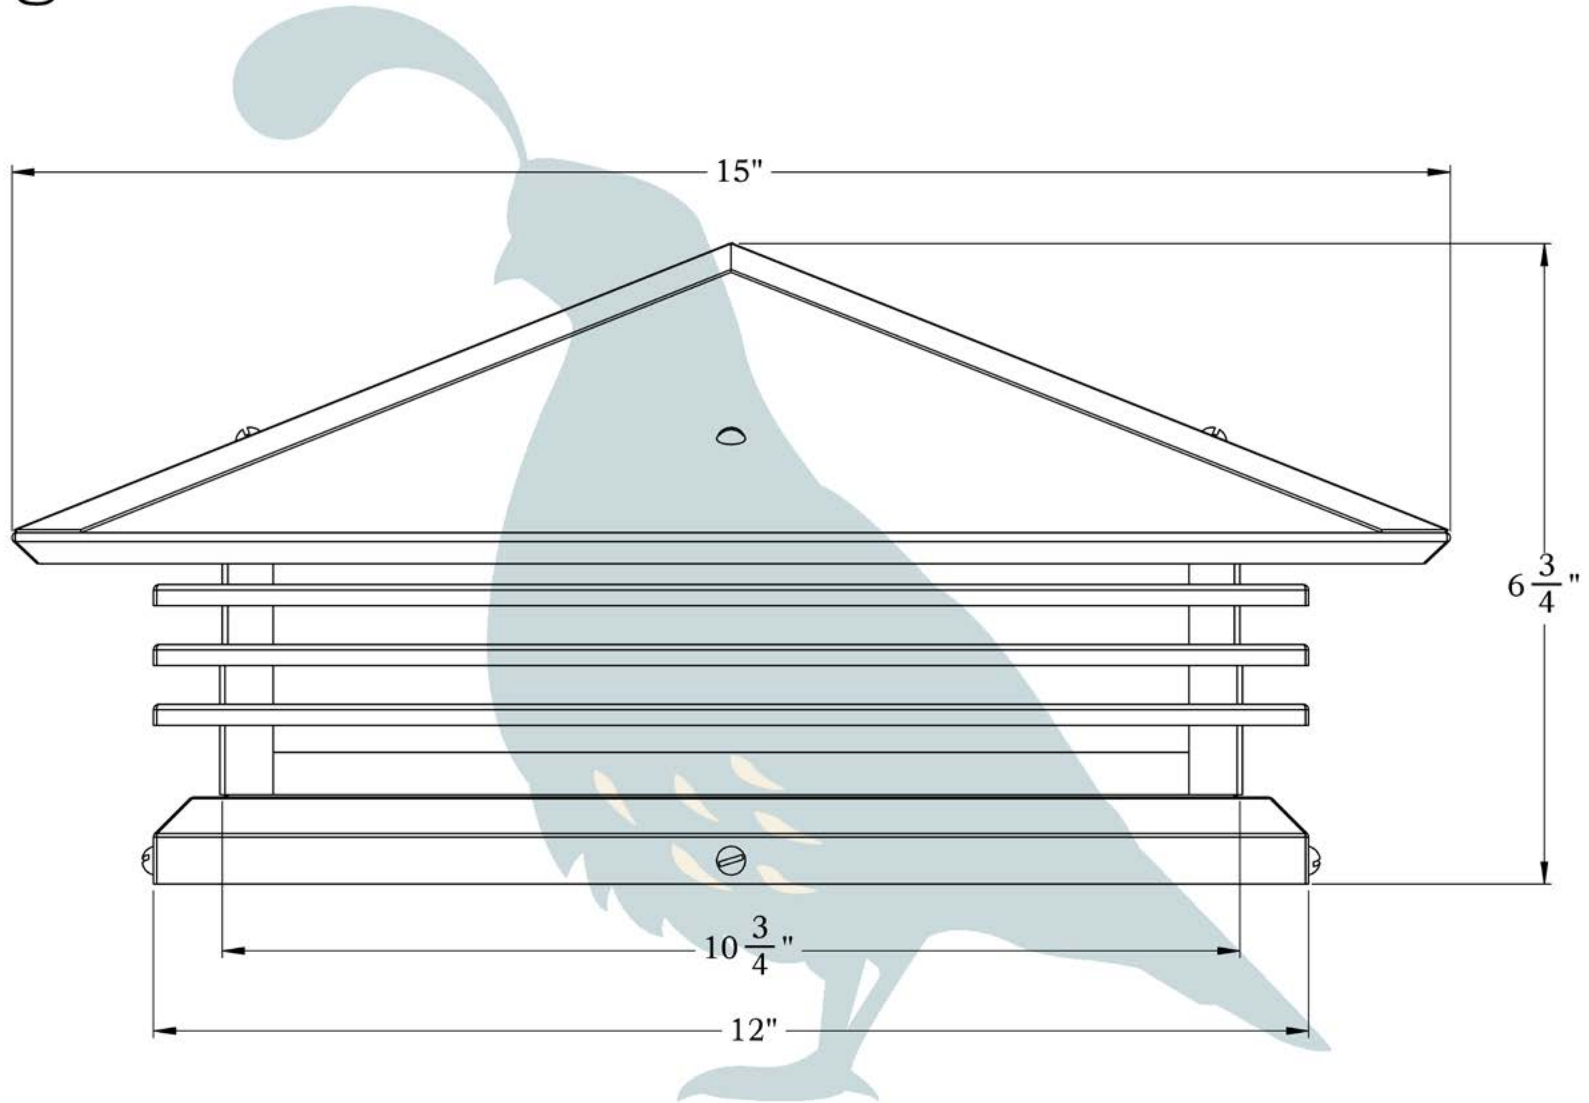

THE MARIPOSA SERIES
**Shallow Column
Mounted Lantern**
LARGE

OLD CALIFORNIA
FINE LIGHTING &
HOME GOODS

Large

DIMENSIONS

Roof Width	15"
Body Width	10 3/4"
Height	6 3/4"
Mounting Plate	12"

ELECTRICAL SPECS

UL Rating	Wet
Voltage	12V or 120V
Socket Type	Medium Base - E26
Number of Light Bulbs	2
Max Wattage per Bulb	60W
LED Bulb	Supplied

ADDITIONAL INFORMATION

Manufacturer	Old California
Mounting Location	Exterior Only
Material	Brass
Multiple Overlay Options	No

MOUNTING INSTRUCTIONS • Column Light Version One

When mounting in wet location, apply a bead of silicone around the perimeter of the fixture base to seal the electrical connections against water.