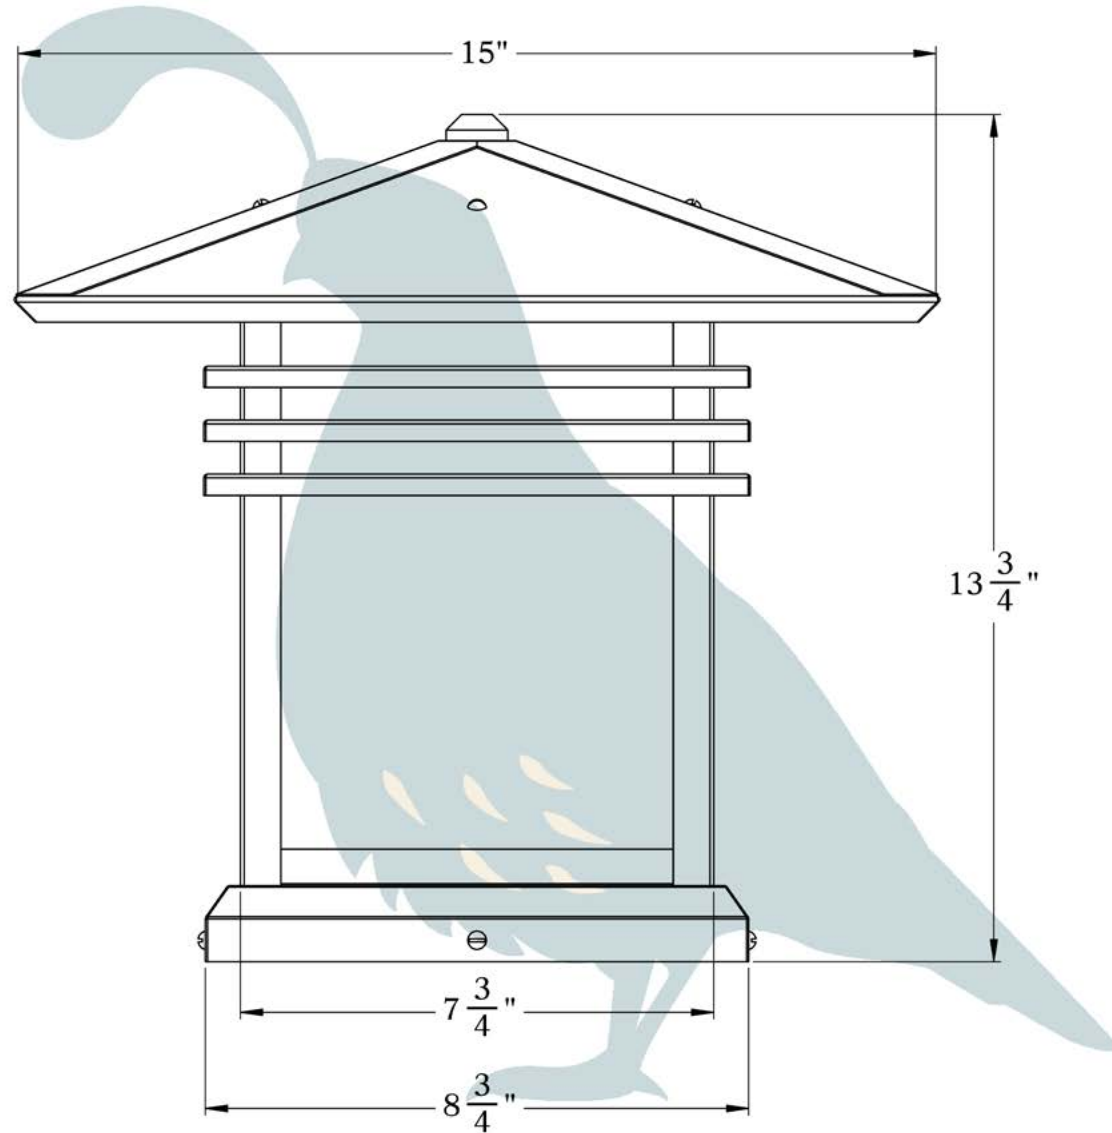

THE MARIPOSA SERIES
Column Mount Lantern
LARGE

OLD CALIFORNIA
FINE LIGHTING &
HOME GOODS

Large

DIMENSIONS

Roof Width	15"
Body Width	7 3/4"
Height	13 3/4"
Mounting Plate	8 3/4"

ELECTRICAL SPECS

UL Rating	Wet
Voltage	12V or 120V
Socket Type	Medium Base - E26
Number of Light Bulbs	1
Max Wattage per Bulb	100W
LED Bulb	Supplied

ADDITIONAL INFORMATION

Manufacturer	Old California
Mounting Location	Exterior Only
Material	Brass
Multiple Overlay Options	No

MOUNTING INSTRUCTIONS • Column Light Version One**CAUTION—DISCONNECT POWER**