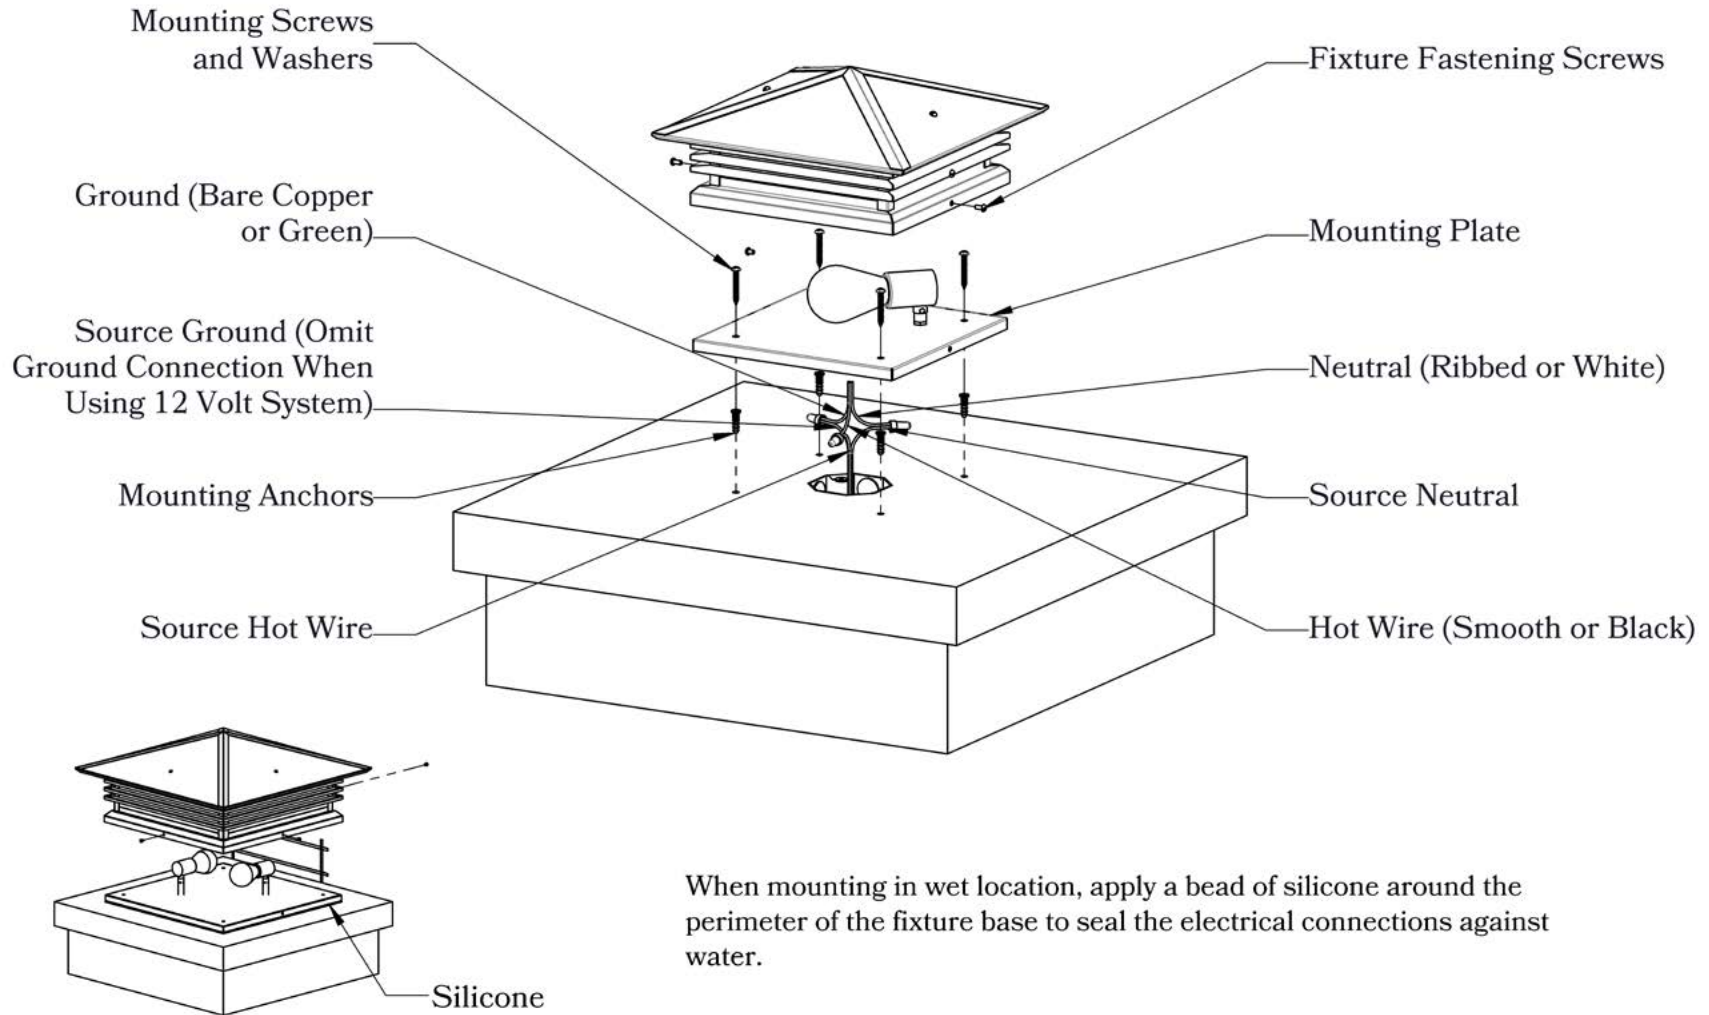

THE MARIPOSA SERIES
Column Mount Lantern
LARGE

OLD CALIFORNIA
FINE LIGHTING &
HOME GOODS

Large

DIMENSIONS

Roof Width	15"
Body Width	7 3/4"
Height	13 3/4"
Mounting Plate	8 3/4"

ELECTRICAL SPECS

UL Rating	Wet
Voltage	12V or 120V
Socket Type	Medium Base - E26
Number of Light Bulbs	1
Max Wattage per Bulb	100W
LED Bulb	Supplied

ADDITIONAL INFORMATION

Manufacturer	Old California
Mounting Location	Exterior Only
Material	Brass
Multiple Overlay Options	No

MOUNTING INSTRUCTIONS • Column Light Version One**CAUTION—DISCONNECT POWER**