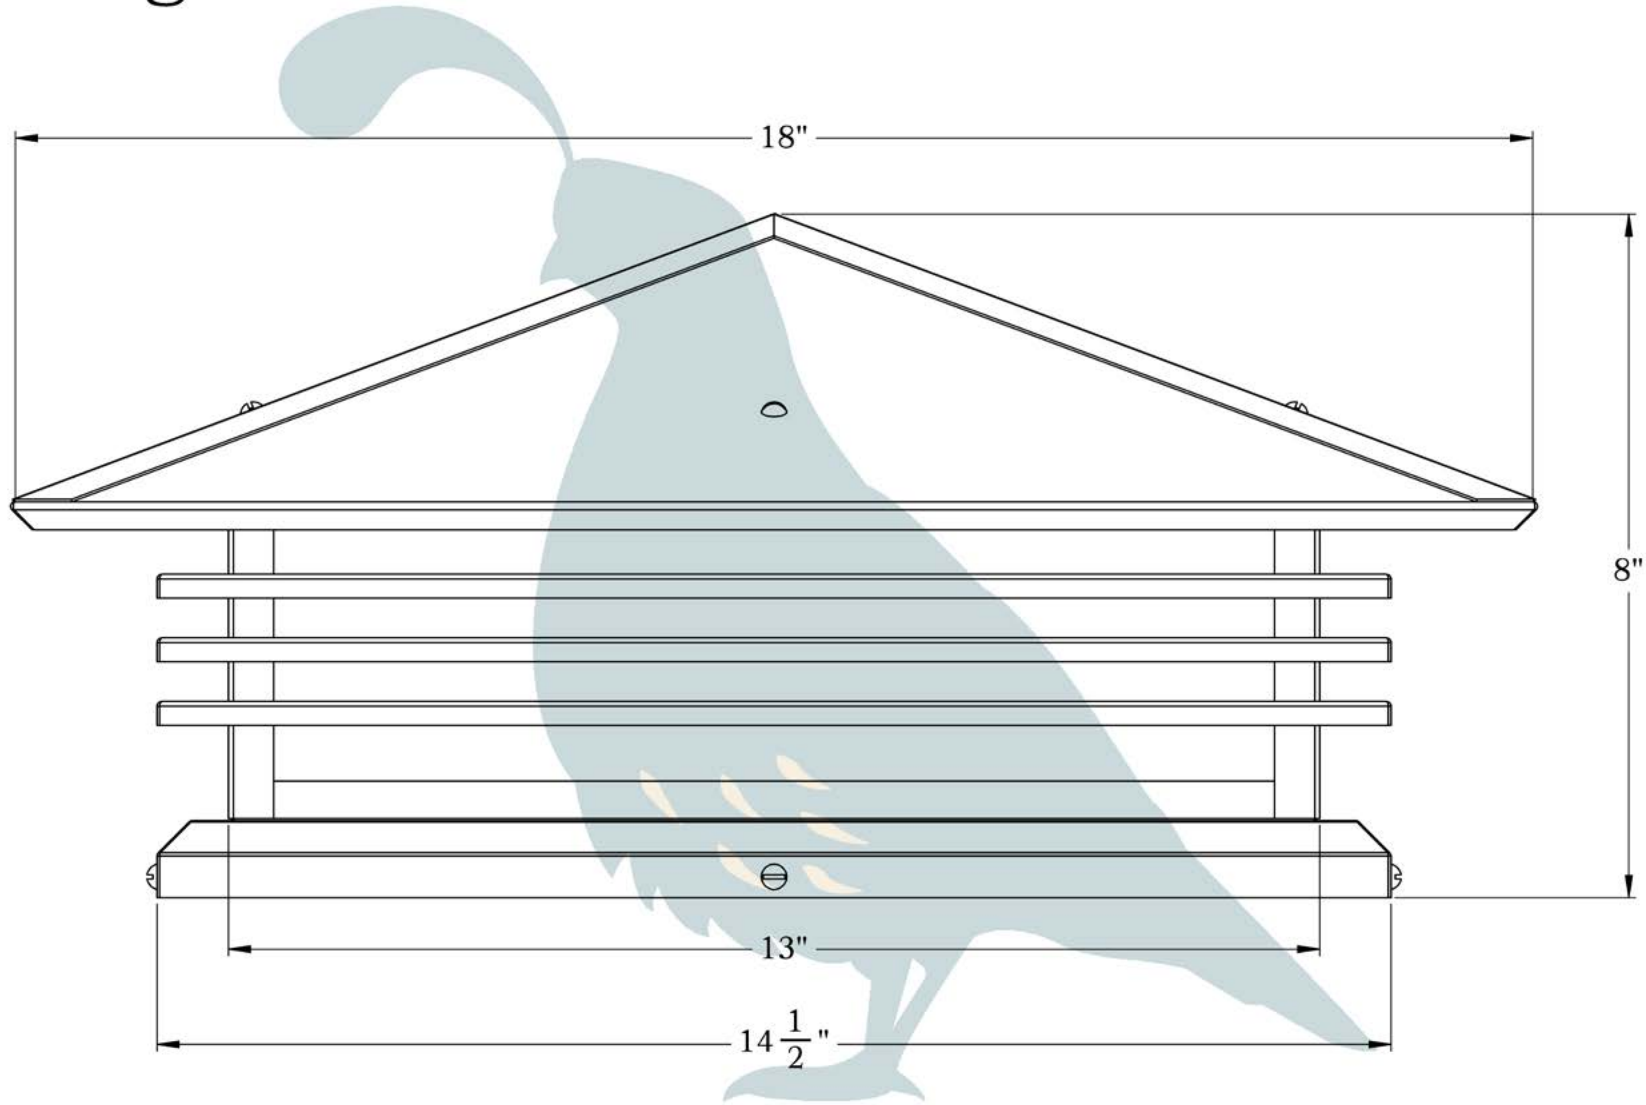

THE MARIPOSA SERIES
**Shallow Column
Mounted Lantern**

EXTRA LARGE

**OLD
CALIFORNIA**
FINE LIGHTING &
HOME GOODS

X Large

DIMENSIONS

Roof Width	18"
Body Width	13"
Height	8"
Mounting Plate	14 1/2"

ELECTRICAL SPECS

UL Rating	Wet
Voltage	12V or 120V
Socket Type	Medium Base - E26
Number of Light Bulbs	2
Max Wattage per Bulb	60W
LED Bulb	Supplied

ADDITIONAL INFORMATION

Manufacturer	Old California
Mounting Location	Exterior Only
Material	Brass
Multiple Overlay Options	No