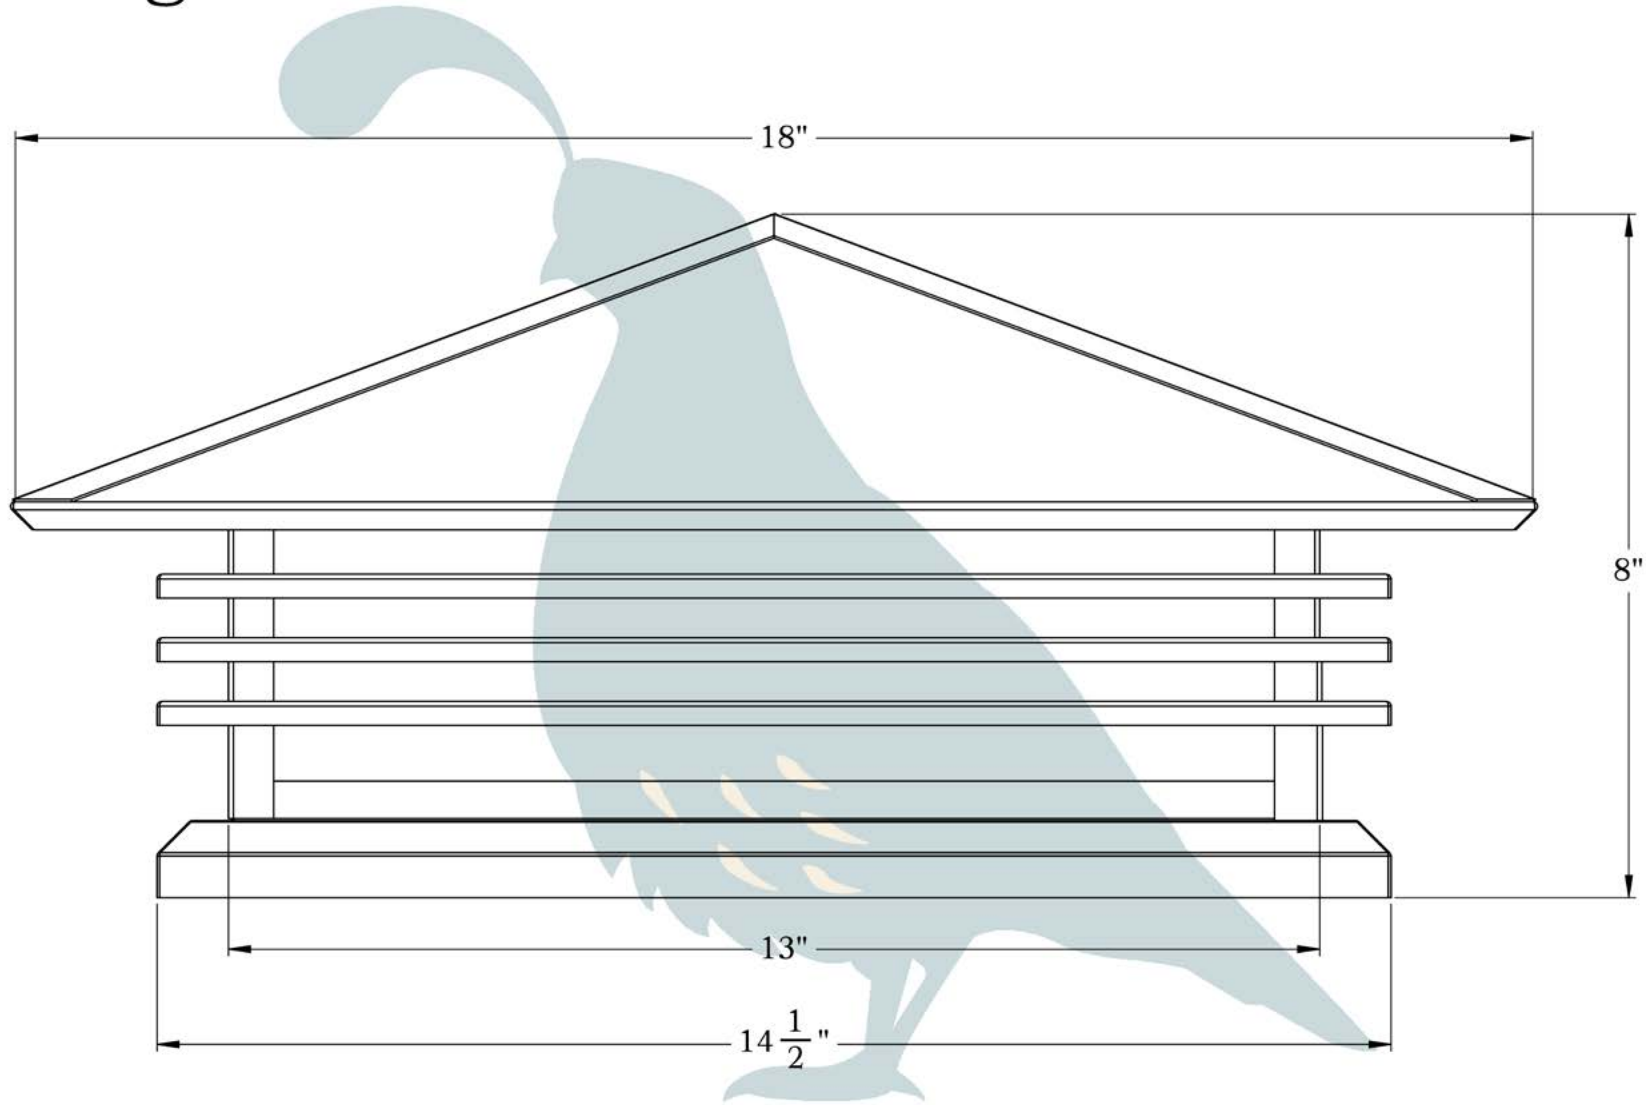

THE MARIPOSA SERIES  
**Shallow Column  
Mounted Lantern**

EXTRA LARGE

  
**OLD  
CALIFORNIA**  
FINE LIGHTING &  
HOME GOODS

# X Large

## DIMENSIONS

Roof Width	18"
Body Width	13"
Height	8"
Mounting Plate	14 1/2"

## ADDITIONAL INFORMATION

Manufacturer	Old California
Mounting Location	Exterior Only
Material	Brass
Multiple Overlay Options	No

**MOUNTING INSTRUCTIONS • Column Light Version One**

When mounting in wet location, apply a bead of silicone around the perimeter of the fixture base to seal the electrical connections against water.