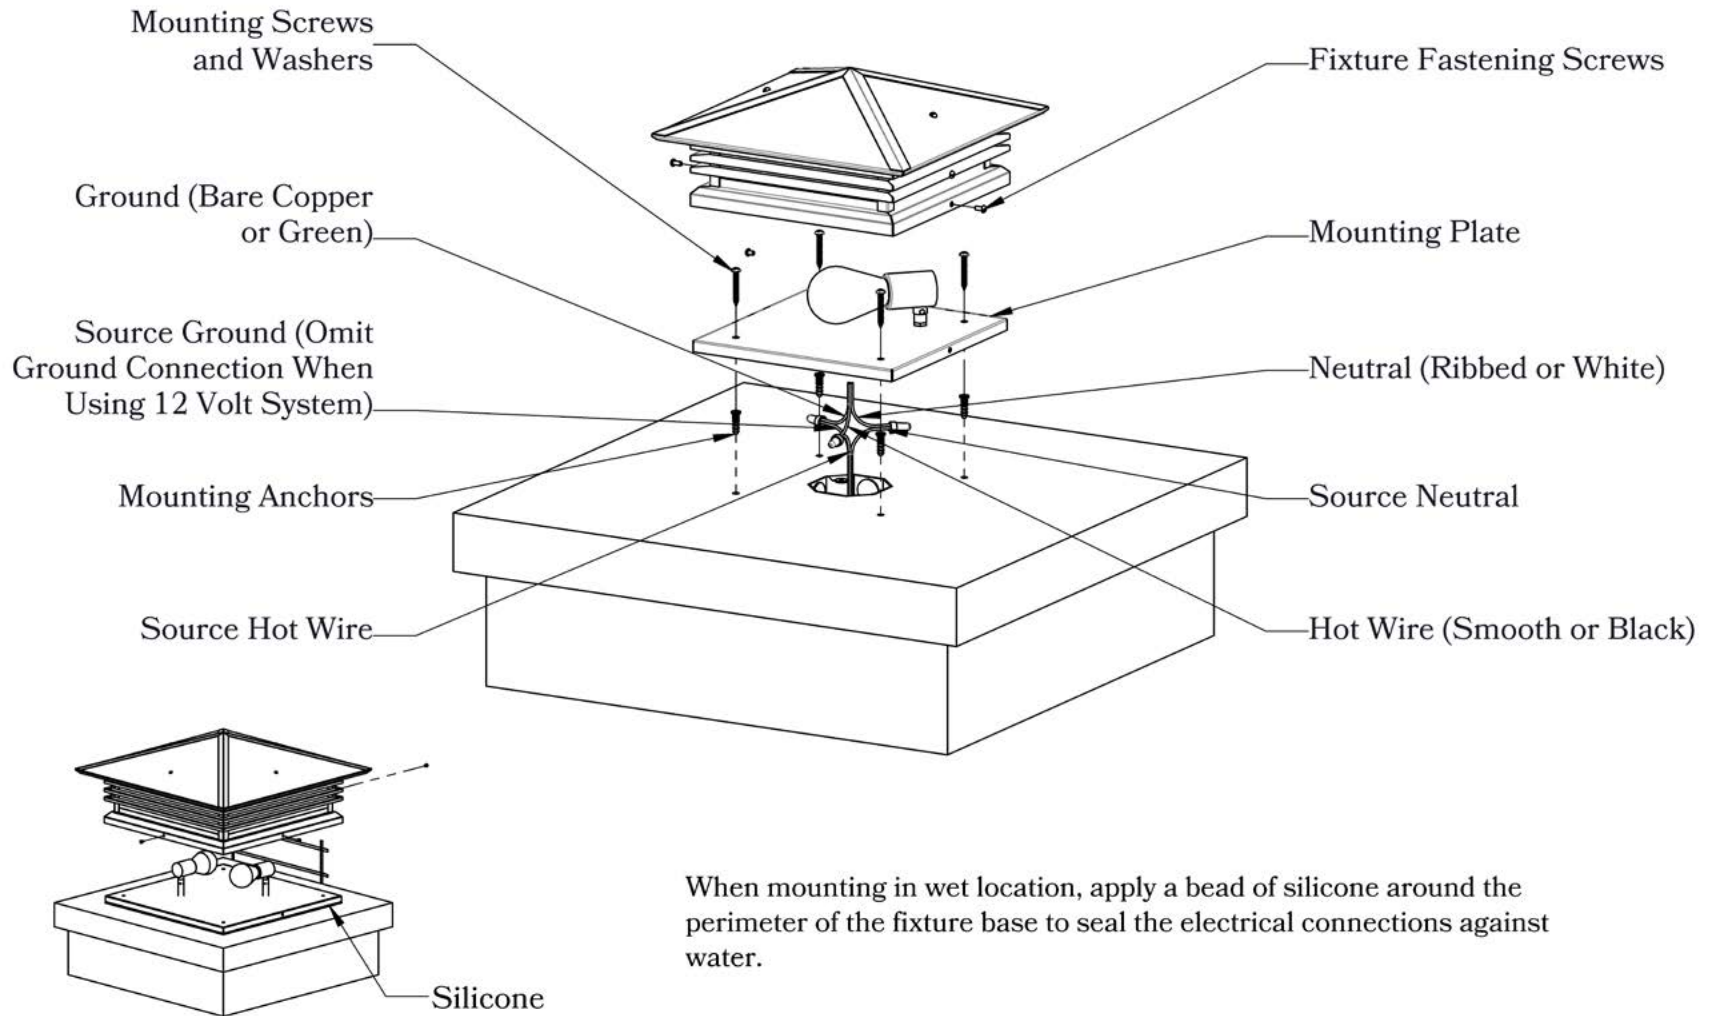

THE MARIPOSA SERIES
**Shallow Column
Mounted Lantern**

EXTRA LARGE

**OLD
CALIFORNIA**
FINE LIGHTING &
HOME GOODS

X Large

DIMENSIONS

Roof Width	18"
Body Width	13"
Height	8"
Mounting Plate	14 1/2"

ELECTRICAL SPECS

UL Rating	Wet
Voltage	12V or 120V
Socket Type	Medium Base - E26
Number of Light Bulbs	2
Max Wattage per Bulb	60W
LED Bulb	Supplied

ADDITIONAL INFORMATION

Manufacturer	Old California
Mounting Location	Exterior Only
Material	Brass
Multiple Overlay Options	No

MOUNTING INSTRUCTIONS • Column Light Version One**CAUTION—DISCONNECT POWER**

Always shut off power when installing or repairing this (or any other) electrical appliance. Failure to do so may result in severe injury or death. This product must be installed in accordance with applicable installation codes by a person familiar with the construction and operation of the product, and the hazards involved.