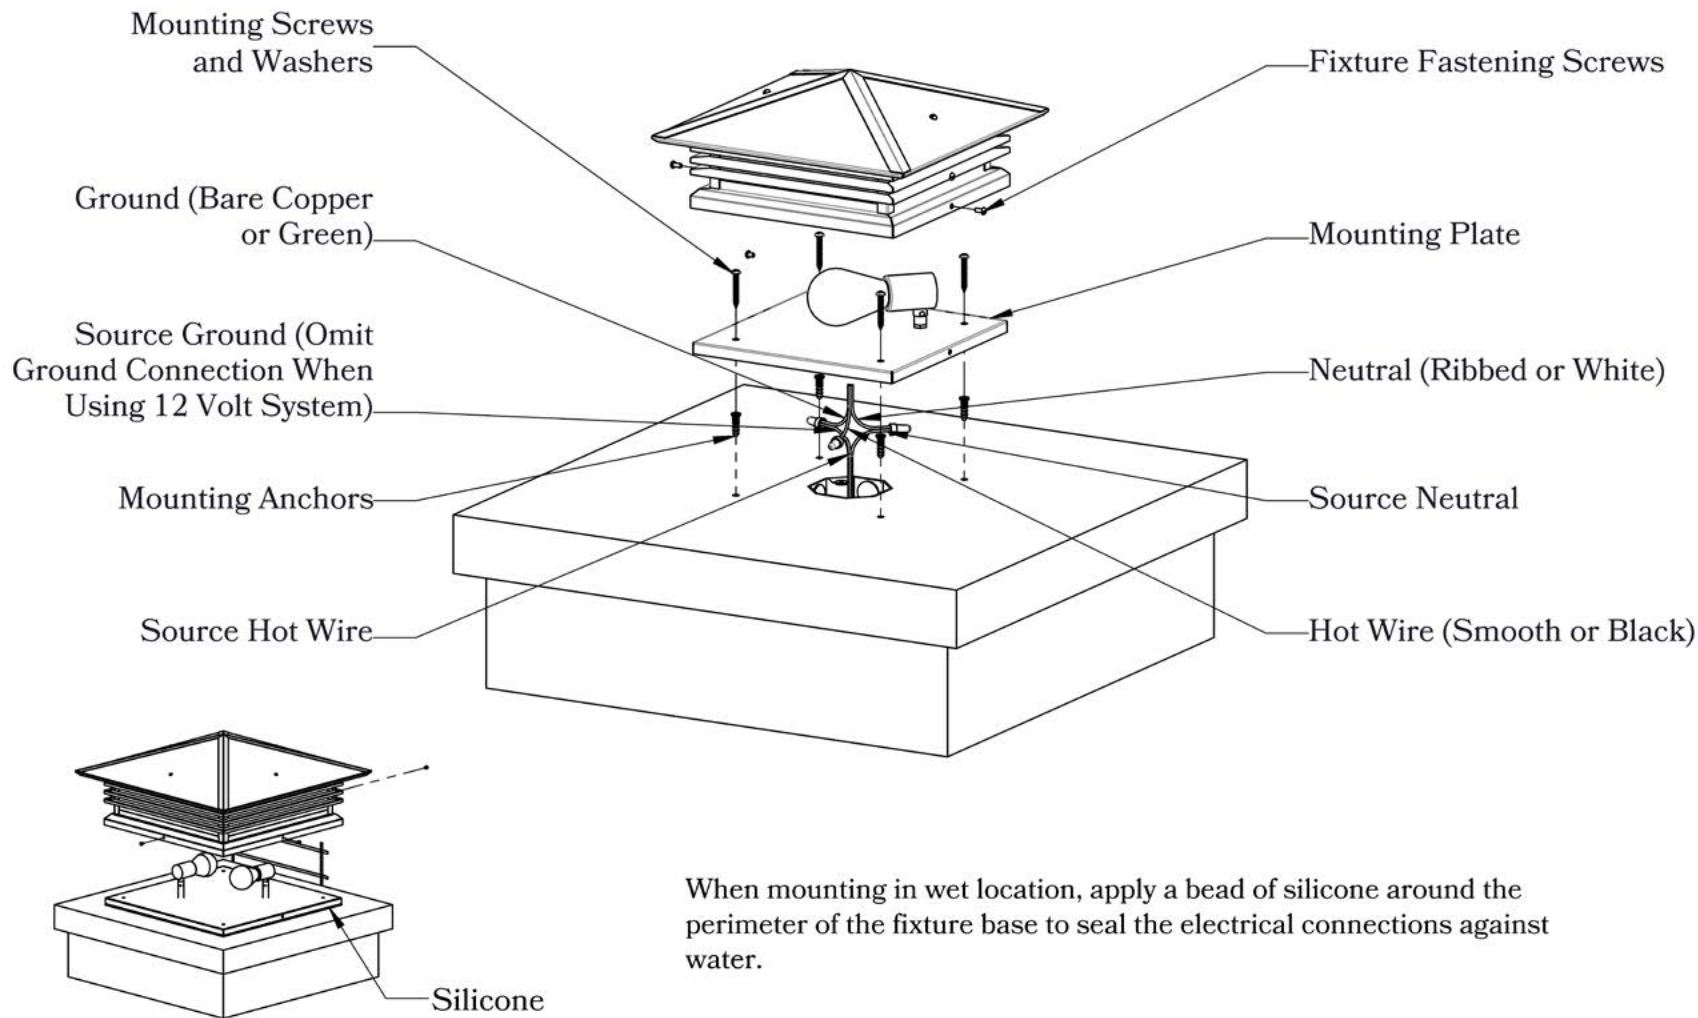

## DIMENSIONS

Roof Width	18"
Body Width	13"
Height	8"
Mounting Plate	14 1/2"

## ADDITIONAL INFORMATION

Manufacturer	Old California
Mounting Location	Exterior Only
Material	Brass
Multiple Overlay Options	No

**MOUNTING INSTRUCTIONS • Column Light Version One**

When mounting in wet location, apply a bead of silicone around the perimeter of the fixture base to seal the electrical connections against water.