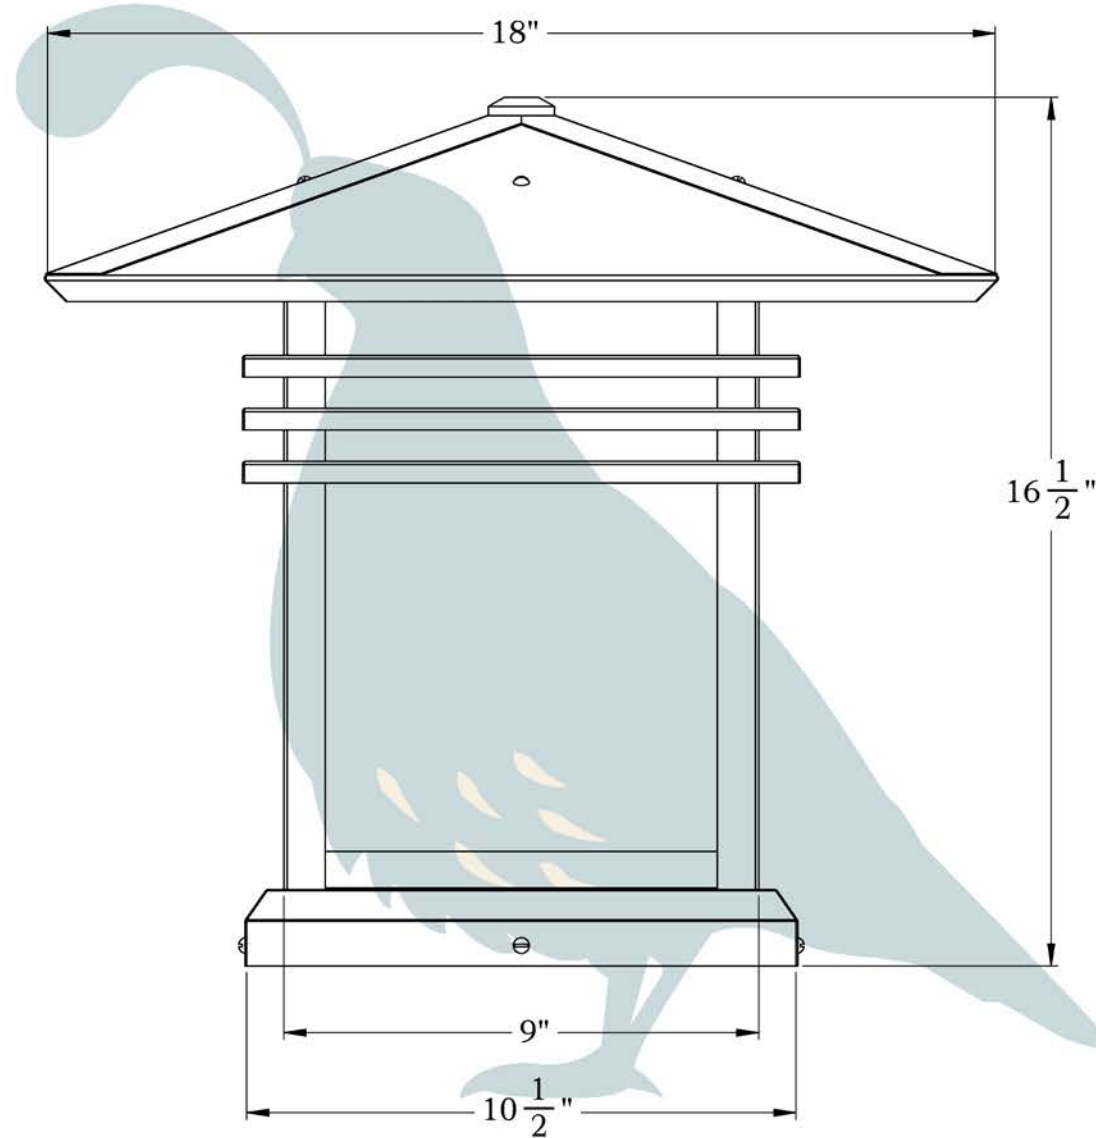

THE MARIPOSA SERIES  
**Column Mount Lantern**  
EXTRA LARGE

**OLD CALIFORNIA**  
FINE LIGHTING &  
HOME GOODS

# X Large

PRODUCT No.	395-6	LAMP BASE	Medium Base (E26)
TITLE	Mariposa	MAX WATTAGE	100W
UL RATING	Wet	VOLTAGE	12V or 120V

**PROPRIETARY AND CONFIDENTIAL**  
 The information contained in this drawing is the sole property of Old California. Any reproduction in part or as a whole without written permission from Old California is prohibited.

## DIMENSIONS

Roof Width	18"
Body Width	9"
Height	16 1/2"
Mounting Plate	10 1/2"