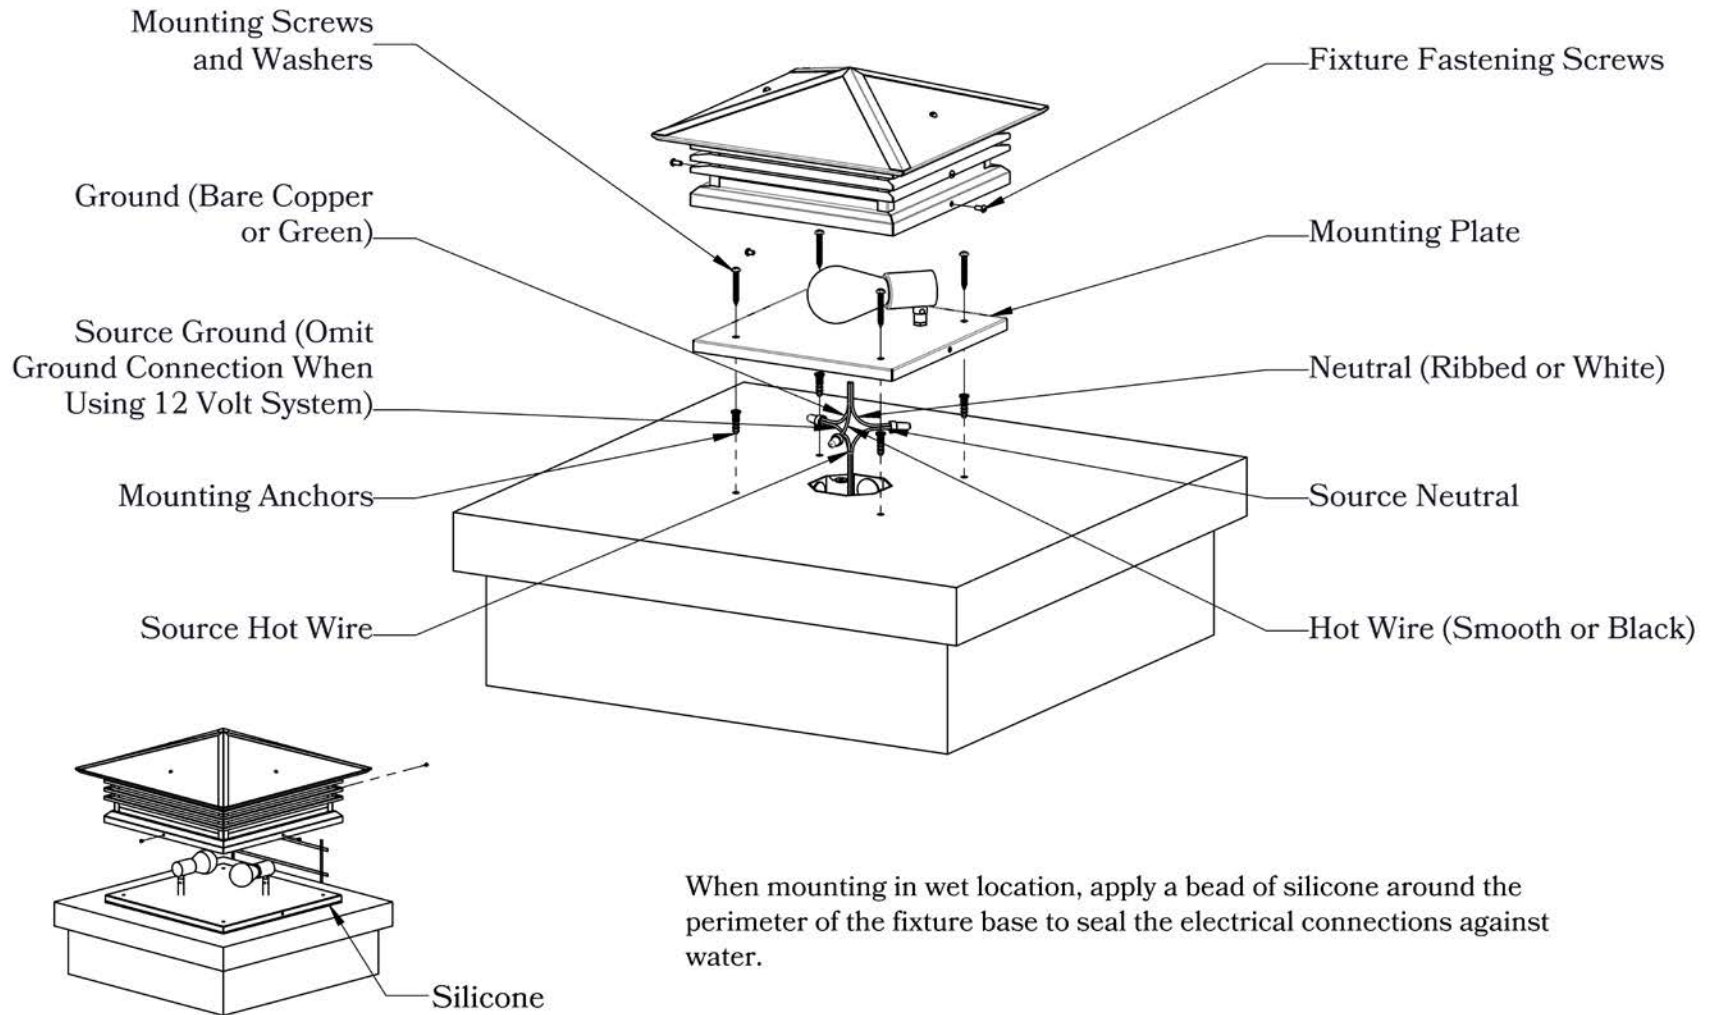

MOUNTING INSTRUCTIONS • Column Light Version One

CAUTION—DISCONNECT POWER

Always shut off power when installing or repairing this (or any other) electrical appliance. Failure to do so may result in severe injury or death. This product must be installed in accordance with applicable installation codes by a person familiar with the construction and operation of the product, and the hazards involved.