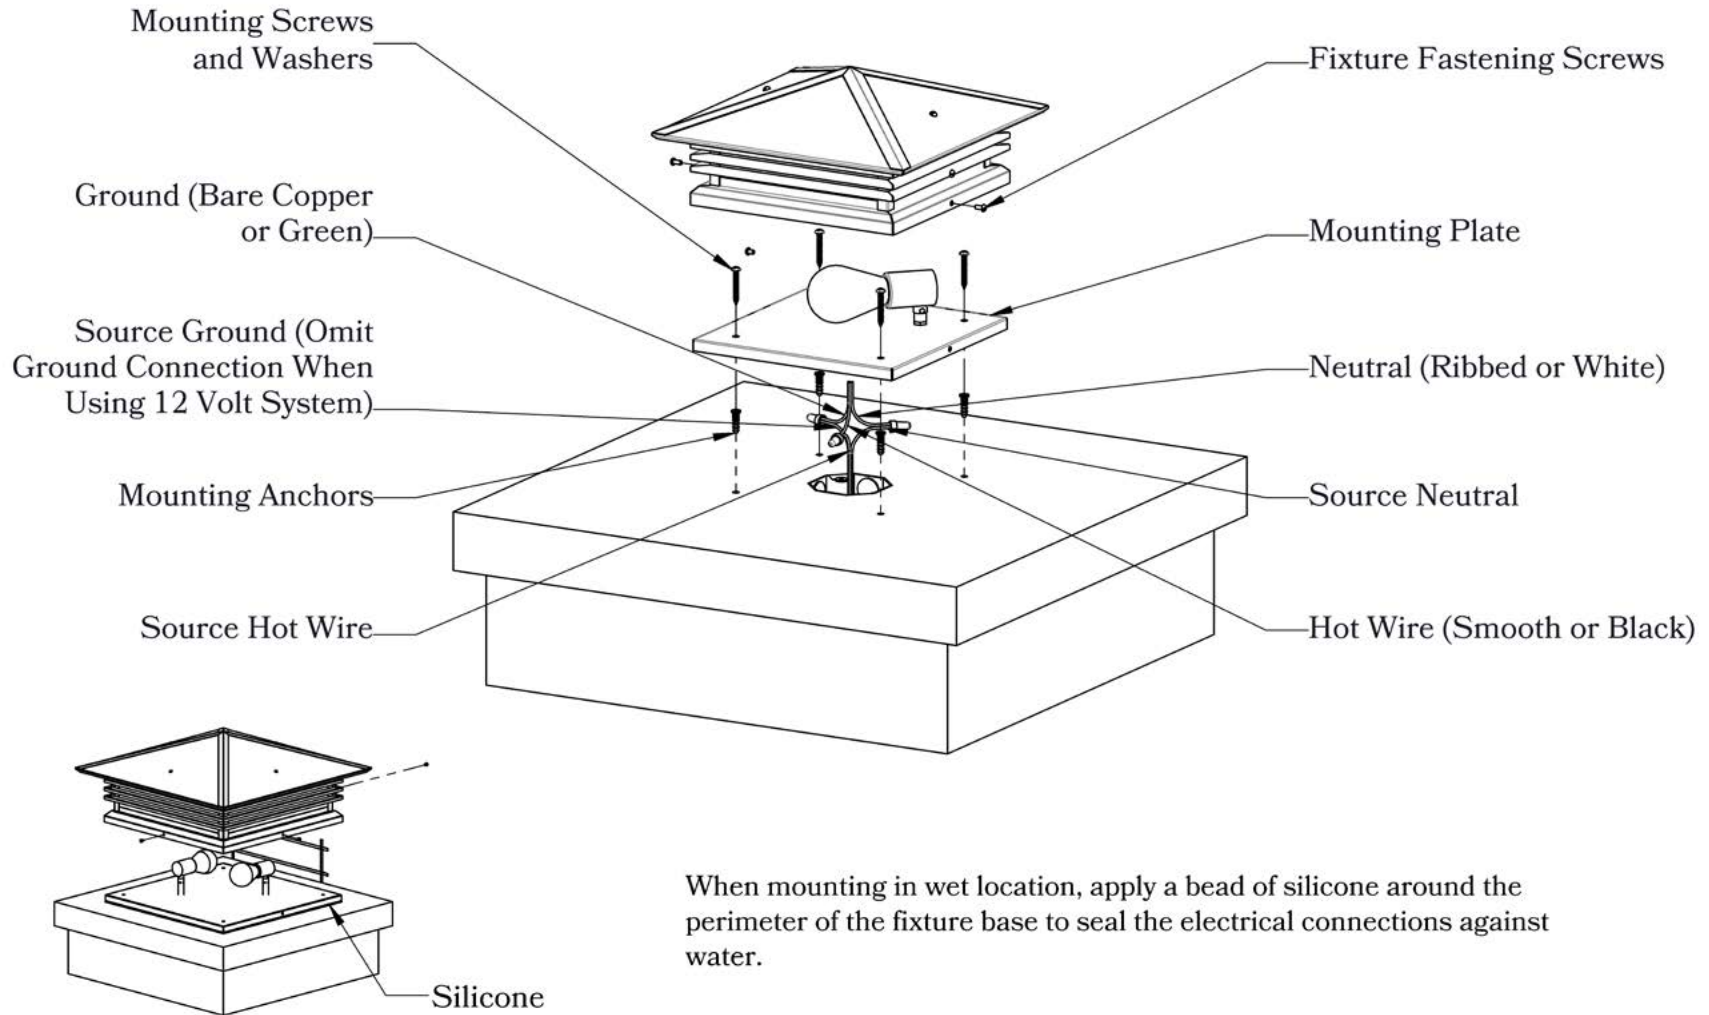

THE MARIPOSA SERIES
**Shallow Column
Mounted Lantern**

2XL

**OLD
CALIFORNIA**
FINE LIGHTING &
HOME GOODS

2X Large

DIMENSIONS

Roof Width	21"
Body Width	15 1/2"
Height	9 1/2"
Mounting Plate	17"

ELECTRICAL SPECS

UL Rating	Wet
Voltage	12V or 120V
Socket Type	Medium Base - E26
Number of Light Bulbs	2
Max Wattage per Bulb	100W
LED Bulb	Supplied

ADDITIONAL INFORMATION

Manufacturer	Old California
Mounting Location	Exterior Only
Material	Brass
Multiple Overlay Options	No

MOUNTING INSTRUCTIONS • Column Light Version One

When mounting in wet location, apply a bead of silicone around the perimeter of the fixture base to seal the electrical connections against water.

CAUTION—DISCONNECT POWER