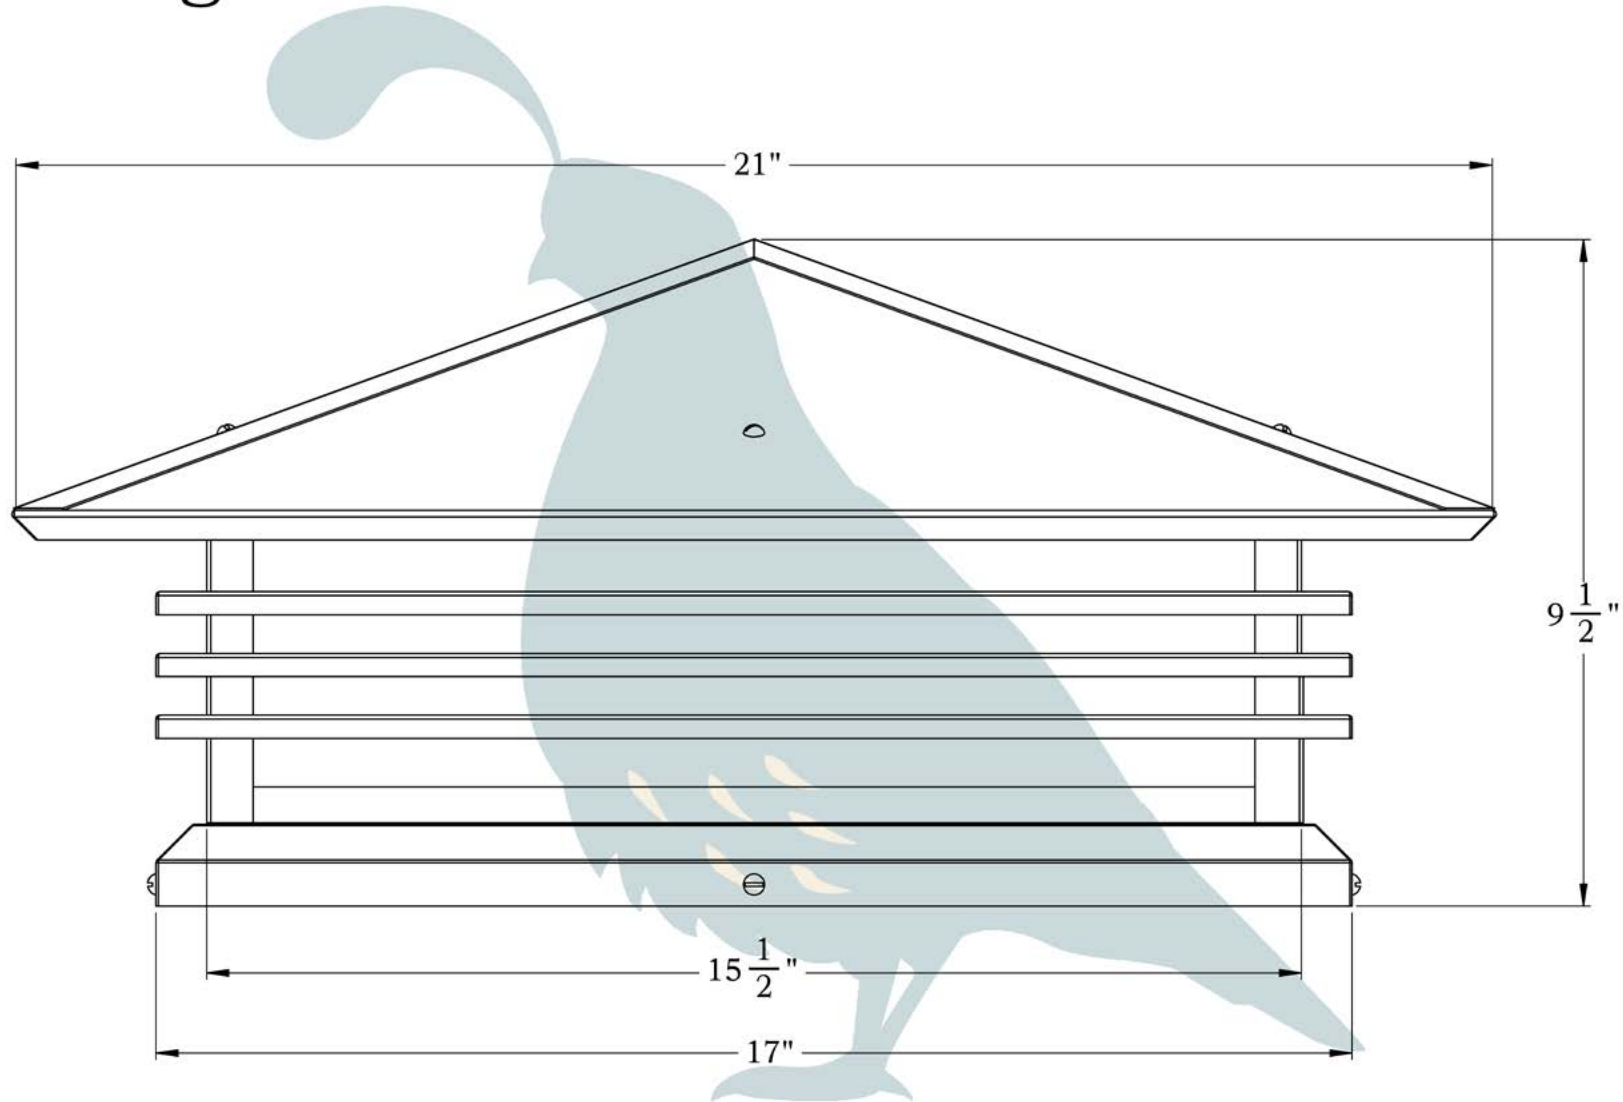

THE MARIPOSA SERIES
**Shallow Column
Mounted Lantern**

2XL

**OLD
CALIFORNIA**
FINE LIGHTING &
HOME GOODS

2X Large

DIMENSIONS

Roof Width	21"
Body Width	15 1/2"
Height	9 1/2"
Mounting Plate	17"

ELECTRICAL SPECS

UL Rating	Wet
Voltage	12V or 120V
Socket Type	Medium Base - E26
Number of Light Bulbs	2
Max Wattage per Bulb	100W
LED Bulb	Supplied

ADDITIONAL INFORMATION

Manufacturer	Old California
Mounting Location	Exterior Only
Material	Brass
Multiple Overlay Options	No

MOUNTING INSTRUCTIONS • Column Light Version One

When mounting in wet location, apply a bead of silicone around the perimeter of the fixture base to seal the electrical connections against water.

CAUTION—DISCONNECT POWER