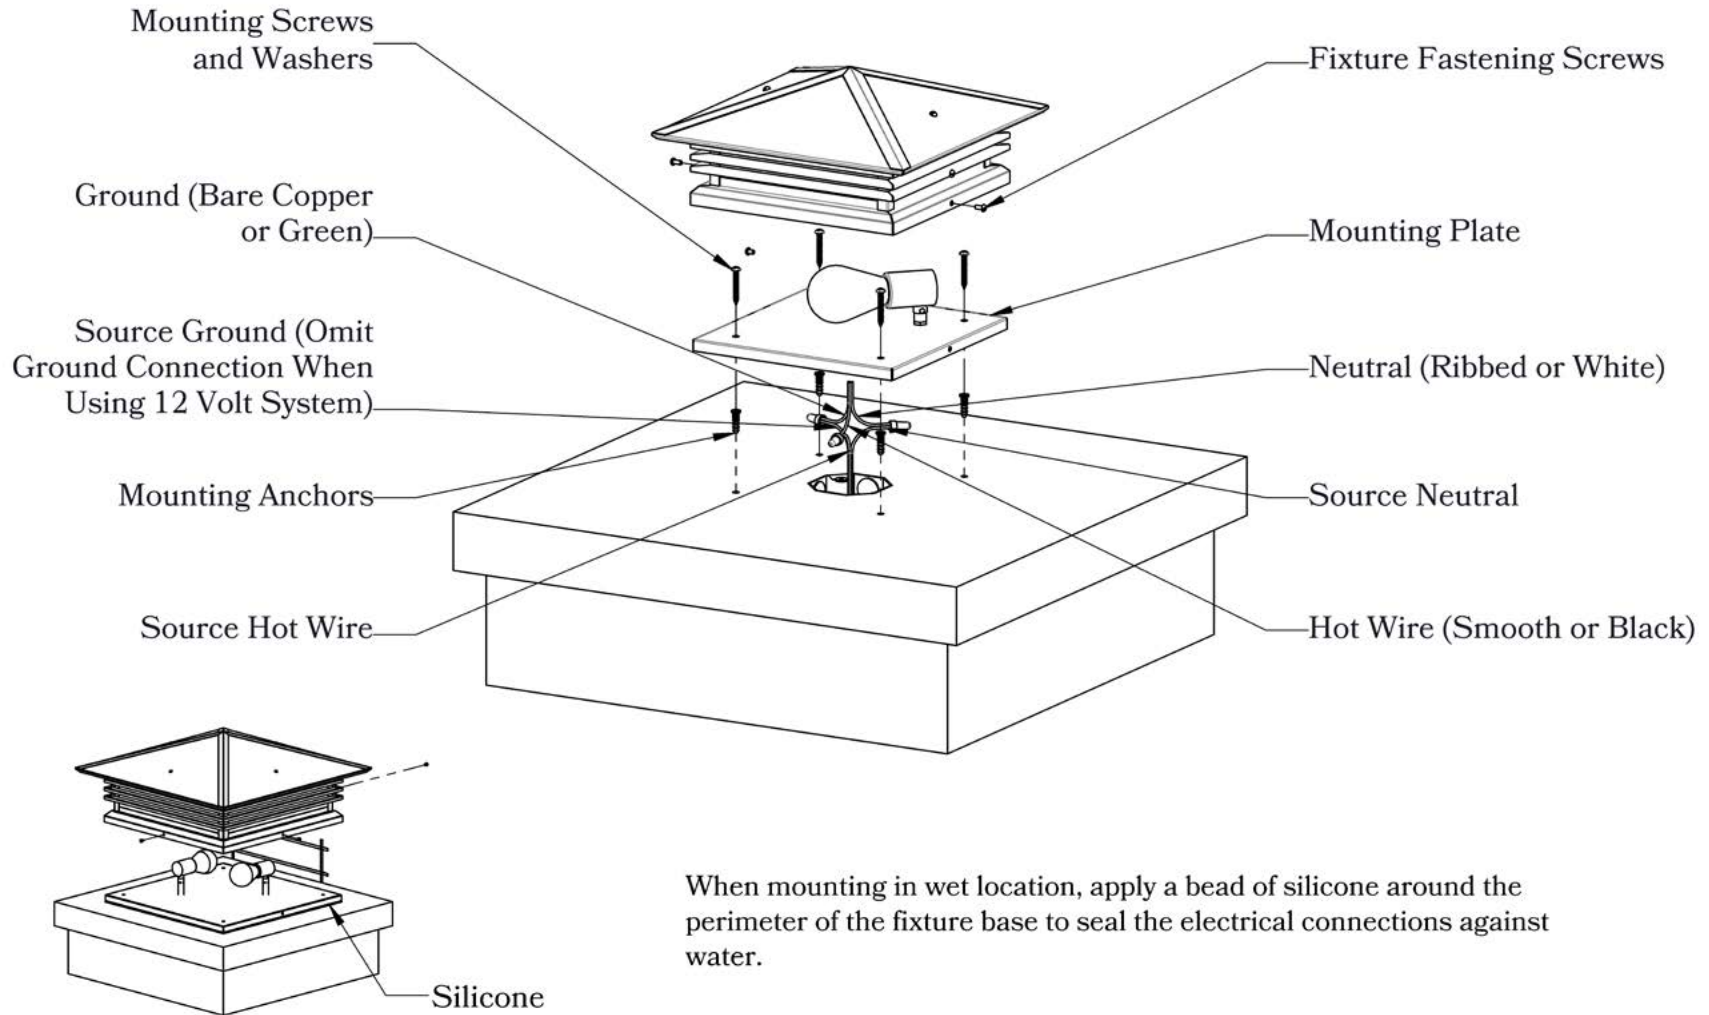

DIMENSIONS

Roof Width	21"
Body Width	10 3/4"
Height	19 1/4"
Mounting Plate	12 1/4"

ELECTRICAL SPECS

UL Rating	Wet
Voltage	12V or 120V
Socket Type	Medium Base - E26
Number of Light Bulbs	1
Max Wattage per Bulb	100W
LED Bulb	Supplied

ADDITIONAL INFORMATION

Manufacturer	Old California
Mounting Location	Exterior Only
Material	Brass
Multiple Overlay Options	No

MOUNTING INSTRUCTIONS • Column Light Version One

When mounting in wet location, apply a bead of silicone around the perimeter of the fixture base to seal the electrical connections against water.