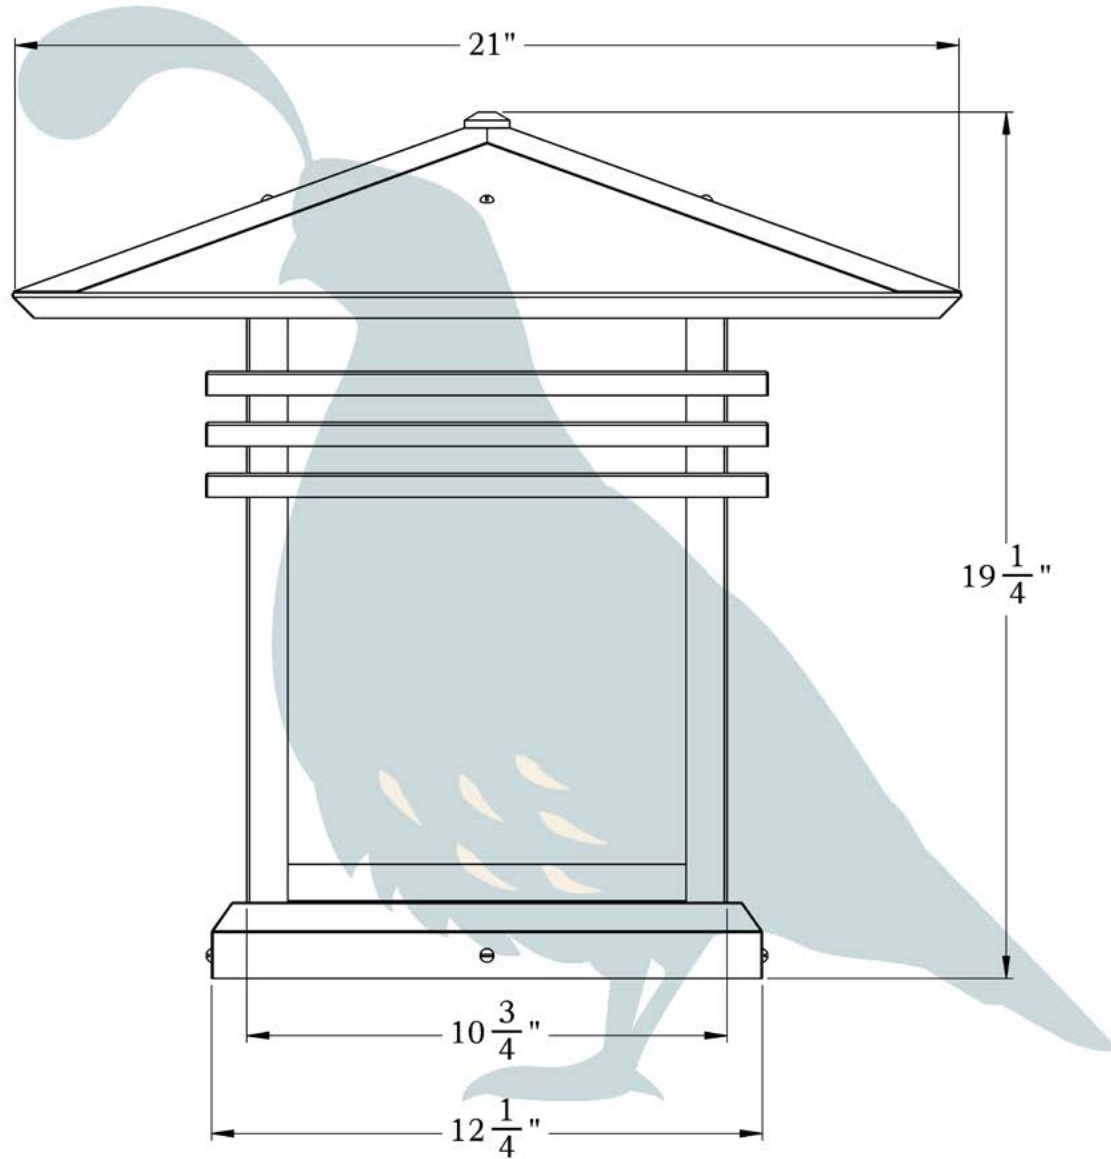

THE MARIPOSA SERIES
Column Mount Lantern

2XL

OLD CALIFORNIA
FINE LIGHTING &
HOME GOODS

2X Large

PRODUCT No.	396-6	LAMP BASE	Medium Base (E26)
TITLE	Mariposa	MAX WATTAGE	100W
UL RATING	Wet	VOLTAGE	12V or 120V

DIMENSIONS

Roof Width	21"
Body Width	10 3/4"
Height	19 1/4"
Mounting Plate	12 1/4"

ELECTRICAL SPECS

UL Rating	Wet
Voltage	12V or 120V
Socket Type	Medium Base - E26
Number of Light Bulbs	1
Max Wattage per Bulb	100W
LED Bulb	Supplied

ADDITIONAL INFORMATION

Manufacturer	Old California
Mounting Location	Exterior Only
Material	Brass
Multiple Overlay Options	No

MOUNTING INSTRUCTIONS • Column Light Version One

When mounting in wet location, apply a bead of silicone around the perimeter of the fixture base to seal the electrical connections against water.