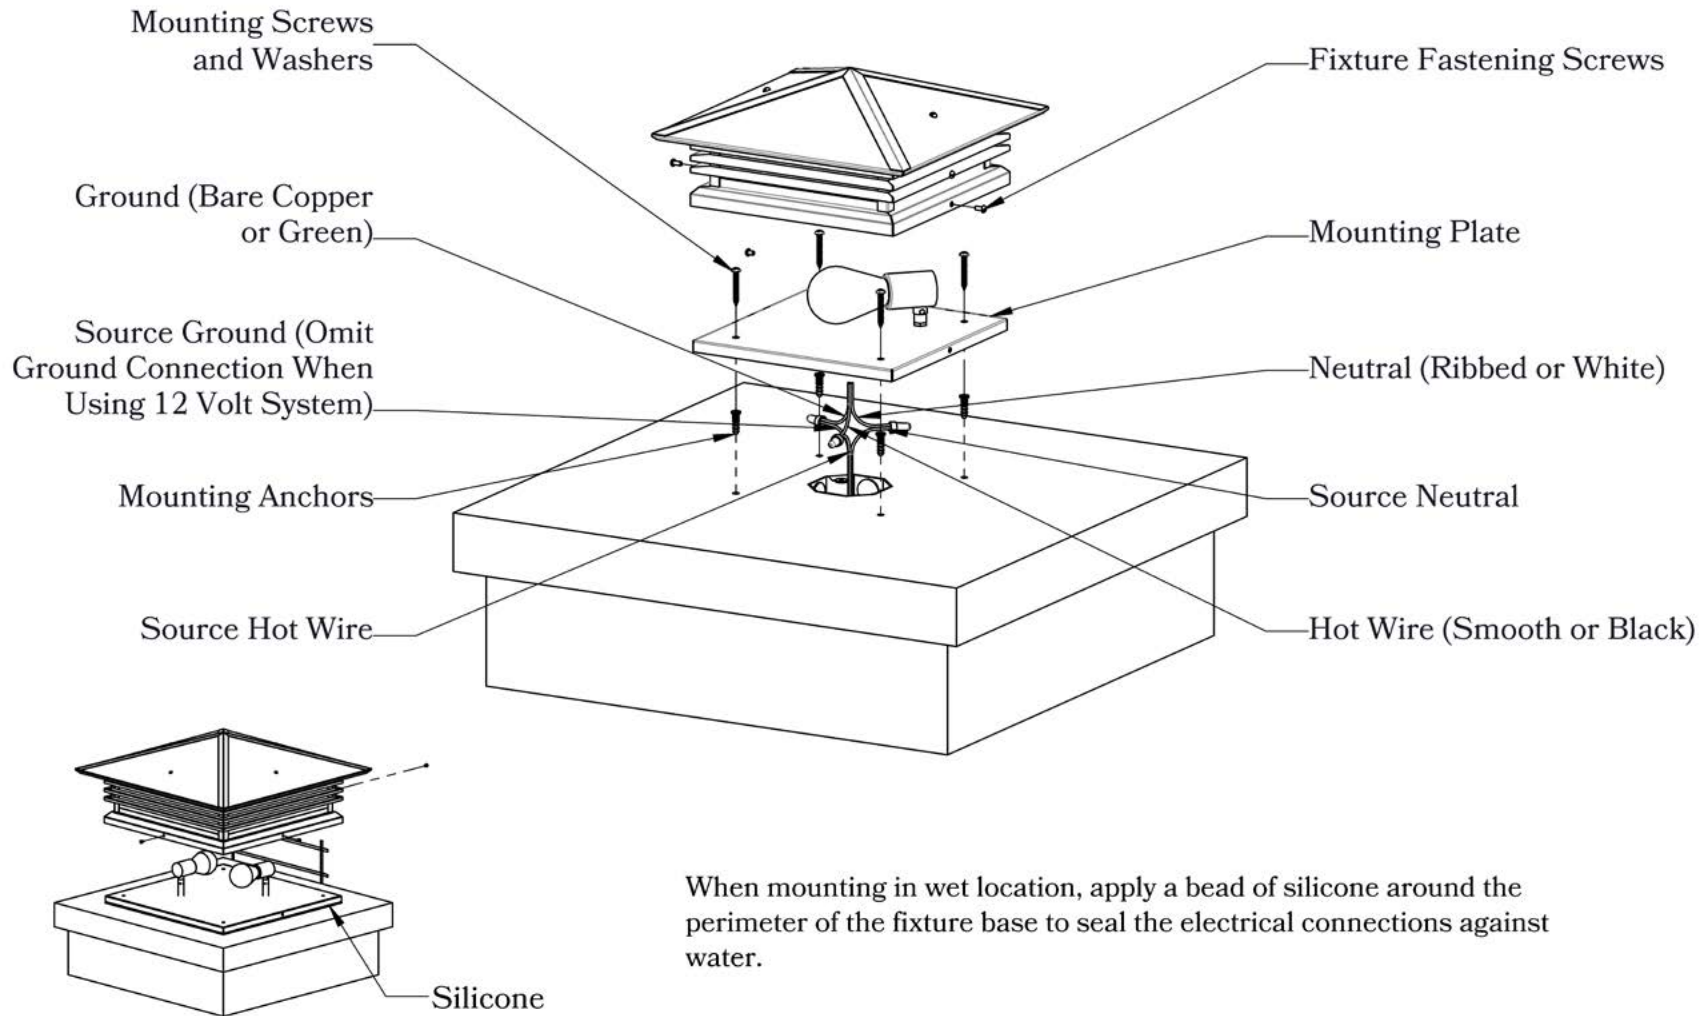

DIMENSIONS

Roof Width	24"
Body Width	17"
Height	10 3/4"
Mounting Plate	19 1/4"

ELECTRICAL SPECS

UL Rating	Wet
Voltage	12V or 120V
Socket Type	Medium Base - E26
Number of Light Bulbs	4
Max Wattage per Bulb	60W
LED Bulb	Supplied

ADDITIONAL INFORMATION

Manufacturer	Old California
Mounting Location	Exterior Only
Material	Brass
Multiple Overlay Options	No

MOUNTING INSTRUCTIONS • Column Light Version One

When mounting in wet location, apply a bead of silicone around the perimeter of the fixture base to seal the electrical connections against water.