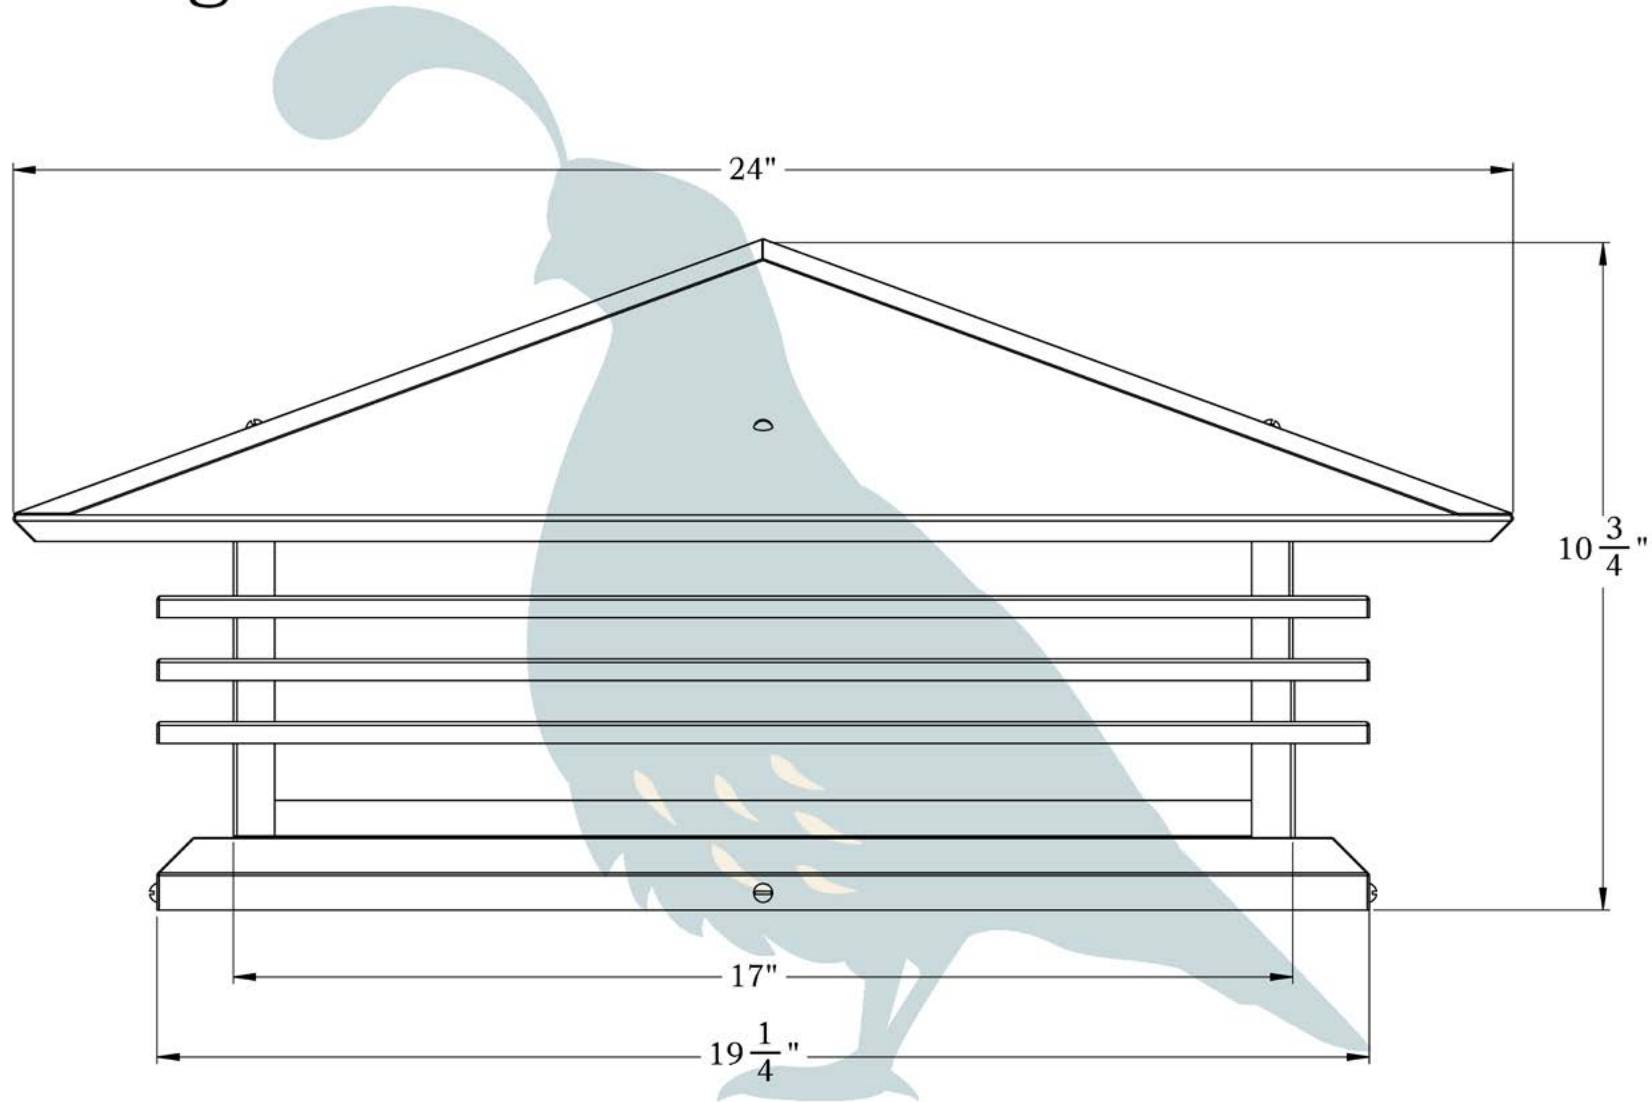

THE MARIPOSA SERIES
**Shallow Column
Mounted Lantern**

3XL

**OLD
CALIFORNIA**
FINE LIGHTING &
HOME GOODS

3X Large

PRODUCT No. | 397-61
TITLE | Mariposa
UL RATING | Wet

LAMP BASE | Medium Base (E26)
MAX WATTAGE | 4-60W
VOLTAGE | 12V or 120V

DIMENSIONS

Roof Width	24"
Body Width	17"
Height	10 3/4"
Mounting Plate	19 1/4"

ELECTRICAL SPECS

UL Rating	Wet
Voltage	12V or 120V
Socket Type	Medium Base - E26
Number of Light Bulbs	4
Max Wattage per Bulb	60W
LED Bulb	Supplied

ADDITIONAL INFORMATION

Manufacturer	Old California
Mounting Location	Exterior Only
Material	Brass
Multiple Overlay Options	No

MOUNTING INSTRUCTIONS • Column Light Version One

When mounting in wet location, apply a bead of silicone around the perimeter of the fixture base to seal the electrical connections against water.