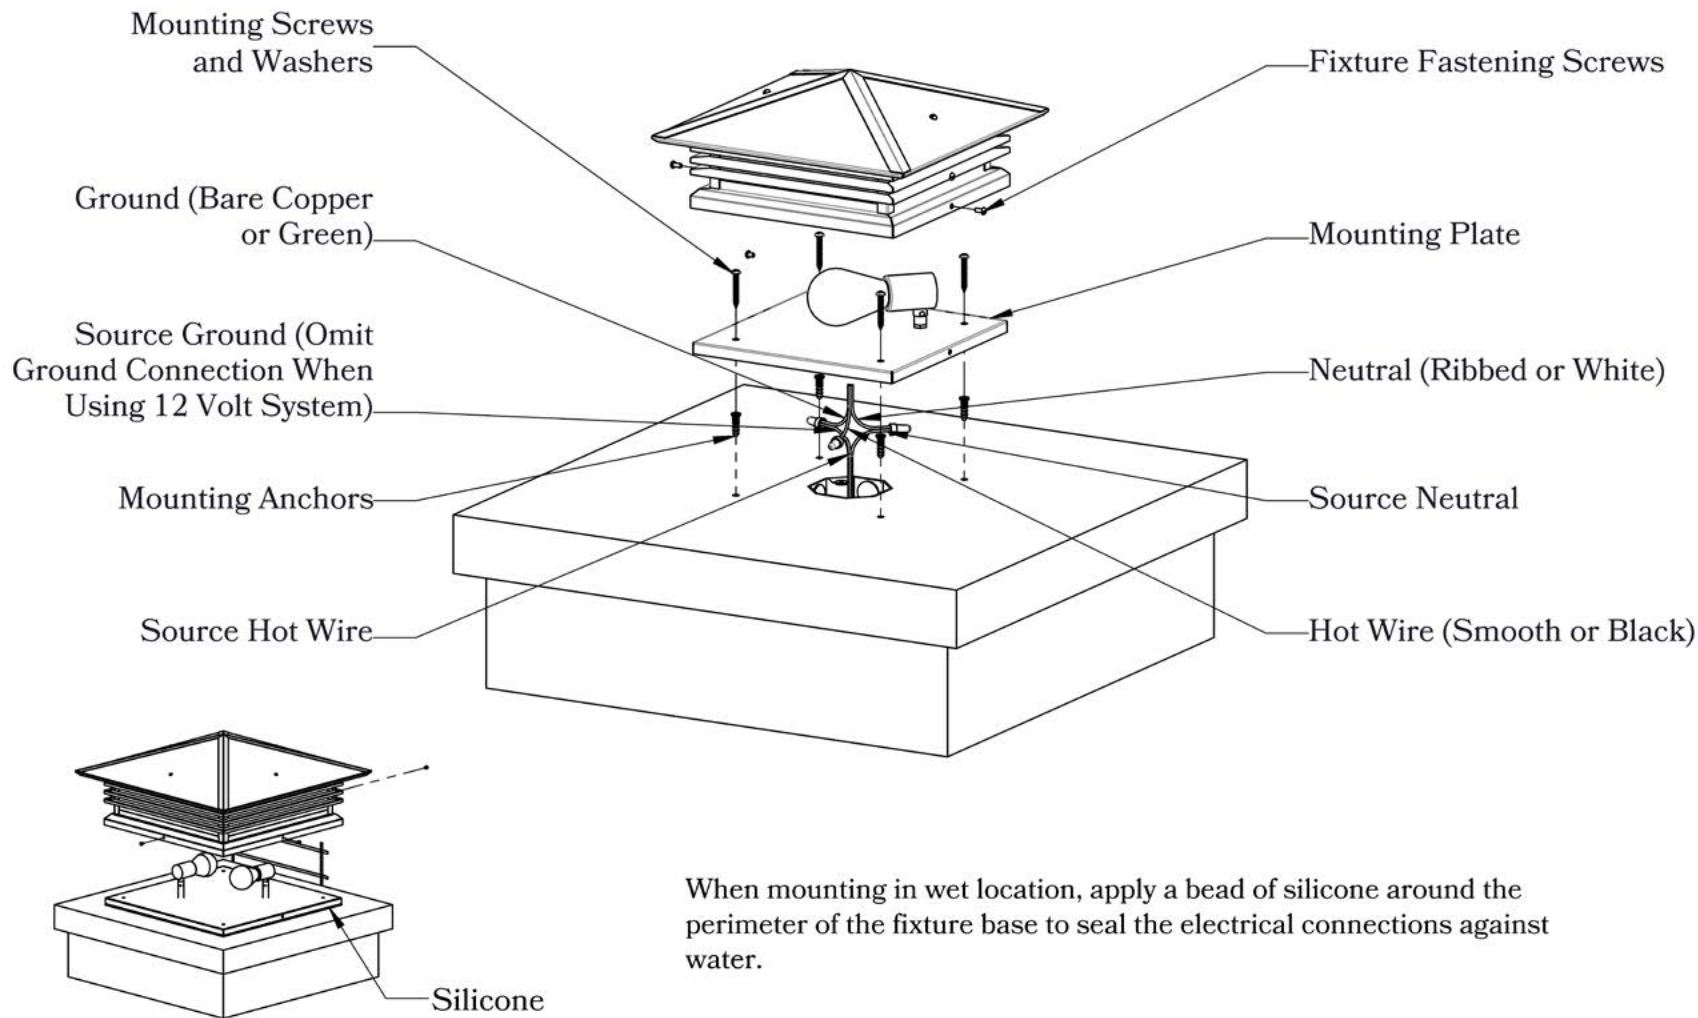

DIMENSIONS

Roof Width	24"
Body Width	17"
Height	10 3/4"
Mounting Plate	19 1/4"

ELECTRICAL SPECS

UL Rating	Wet
Voltage	12V or 120V
Socket Type	Medium Base - E26
Number of Light Bulbs	4
Max Wattage per Bulb	60W
LED Bulb	Supplied

ADDITIONAL INFORMATION

Manufacturer	Old California
Mounting Location	Exterior Only
Material	Brass
Multiple Overlay Options	No

MOUNTING INSTRUCTIONS • Column Light Version One

When mounting in wet location, apply a bead of silicone around the perimeter of the fixture base to seal the electrical connections against water.