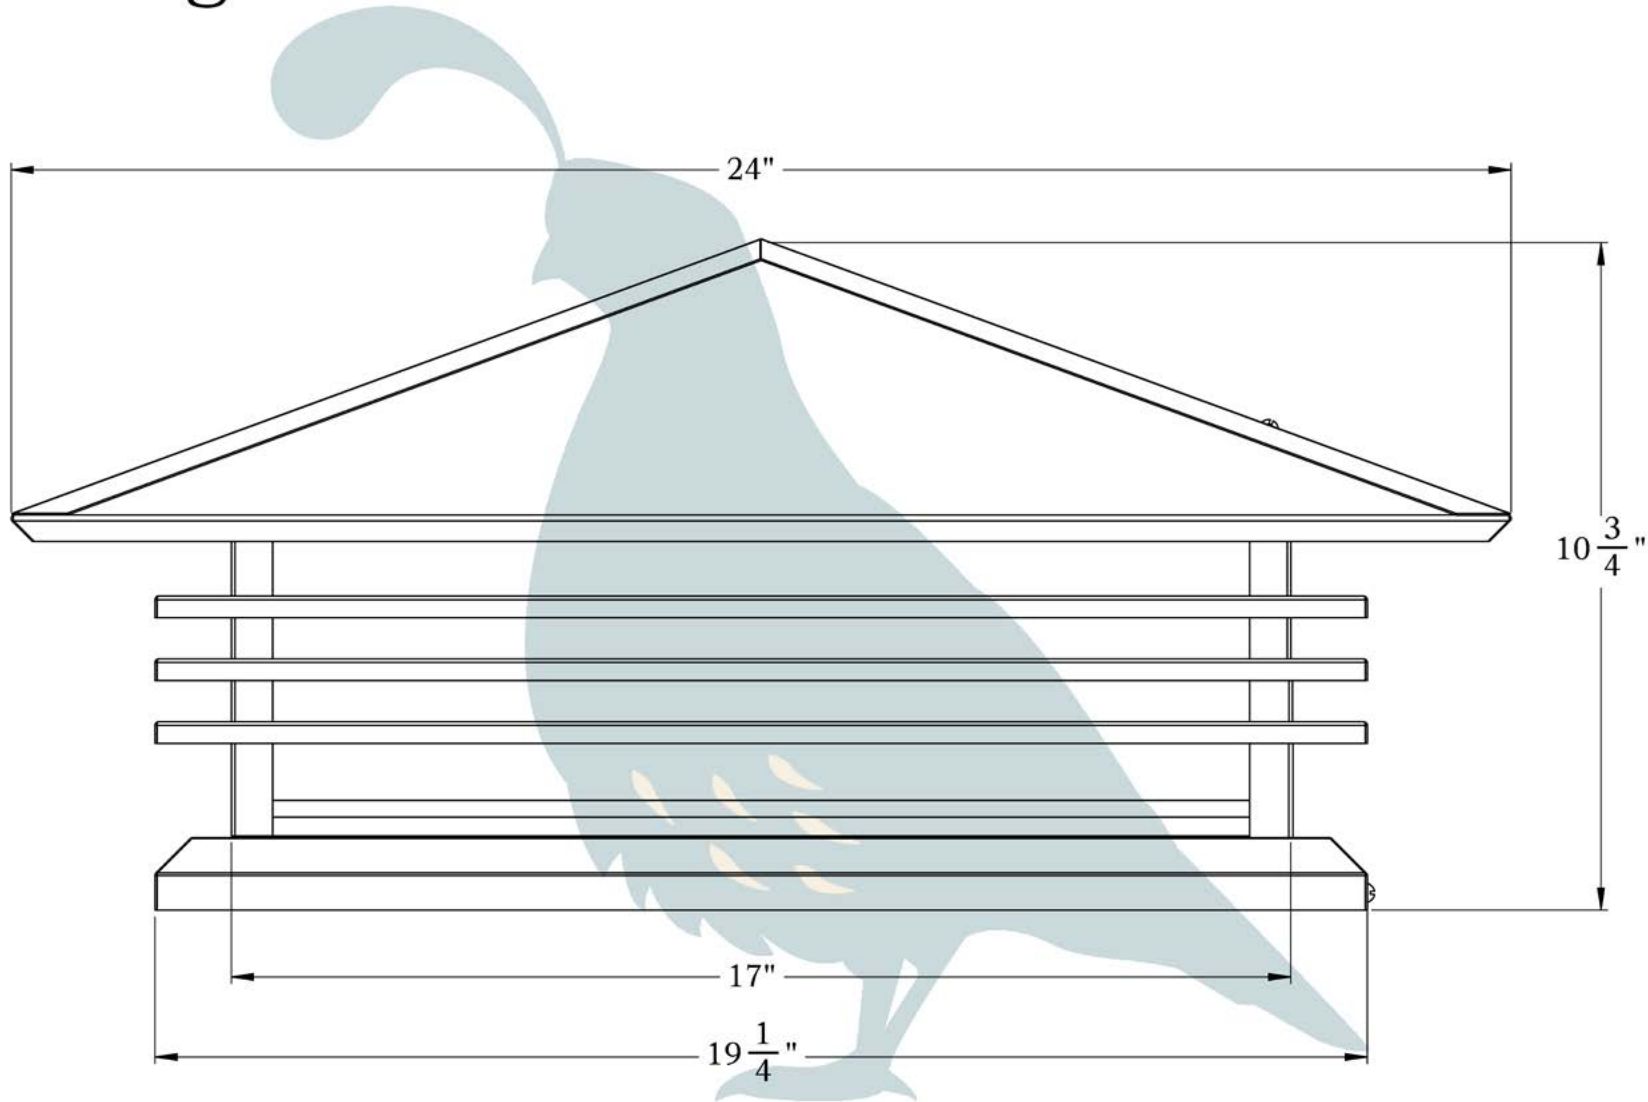

THE MARIPOSA SERIES
**Shallow Column
Mounted Lantern**

3XL

**OLD
CALIFORNIA**
FINE LIGHTING &
HOME GOODS

3X Large

PRODUCT No. | 397-61
TITLE | Mariposa
UL RATING | Wet

LAMP BASE | Medium Base (E26)
MAX WATTAGE | 4-60W
VOLTAGE | 12V or 120V

DIMENSIONS

Roof Width	24"
Body Width	17"
Height	10 3/4"
Mounting Plate	19 1/4"

ELECTRICAL SPECS

UL Rating	Wet
Voltage	12V or 120V
Socket Type	Medium Base - E26
Number of Light Bulbs	4
Max Wattage per Bulb	60W
LED Bulb	Supplied

ADDITIONAL INFORMATION

Manufacturer	Old California
Mounting Location	Exterior Only
Material	Brass
Multiple Overlay Options	No

MOUNTING INSTRUCTIONS • Column Light Version One

When mounting in wet location, apply a bead of silicone around the perimeter of the fixture base to seal the electrical connections against water.