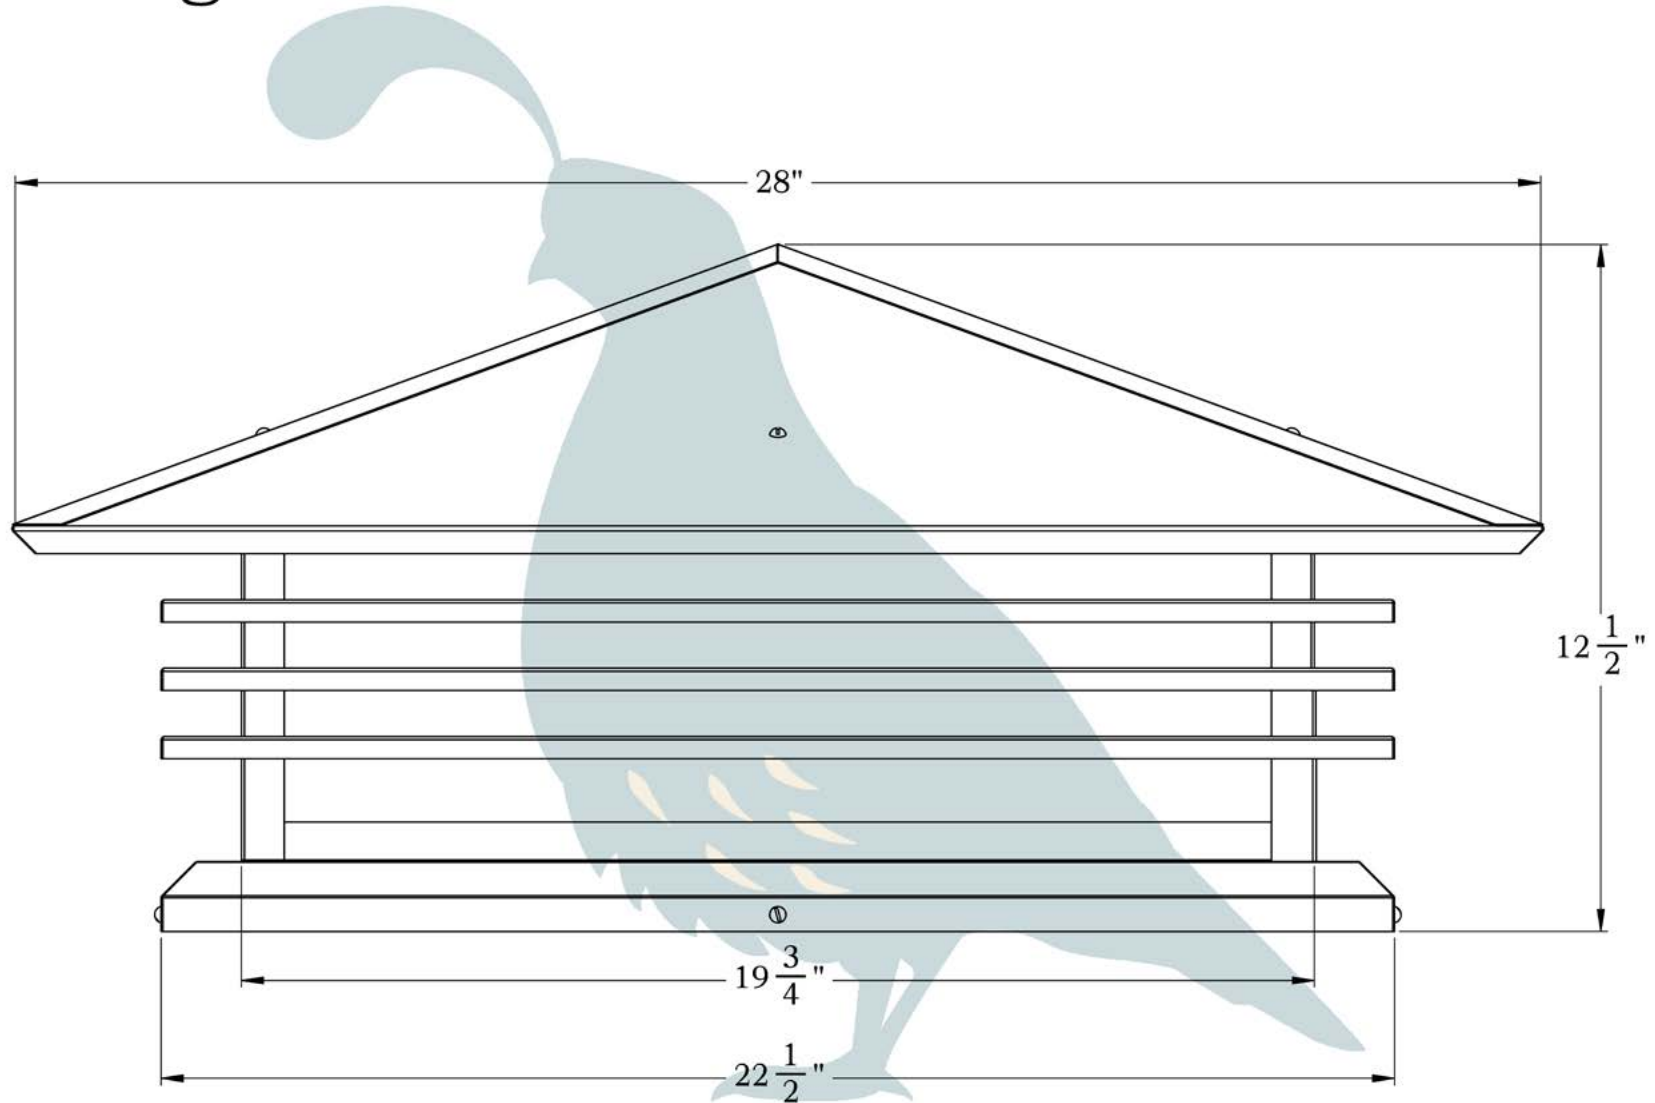

THE MARIPOSA SERIES
**Shallow Column
Mounted Lantern**

4XL

**OLD
CALIFORNIA**
FINE LIGHTING &
HOME GOODS

4X Large

DIMENSIONS

Roof Width	28"
Body Width	19 3/4"
Height	12 1/2"
Mounting Plate	22 1/2"

ELECTRICAL SPECS

UL Rating	Wet
Voltage	12V or 120V
Socket Type	Medium Base - E26
Number of Light Bulbs	4
Max Wattage per Bulb	60W
LED Bulb	Supplied

ADDITIONAL INFORMATION

Manufacturer	Old California
Mounting Location	Exterior Only
Material	Brass
Multiple Overlay Options	No

MOUNTING INSTRUCTIONS • Column Light Version One

When mounting in wet location, apply a bead of silicone around the perimeter of the fixture base to seal the electrical connections against water.

CAUTION—DISCONNECT POWER