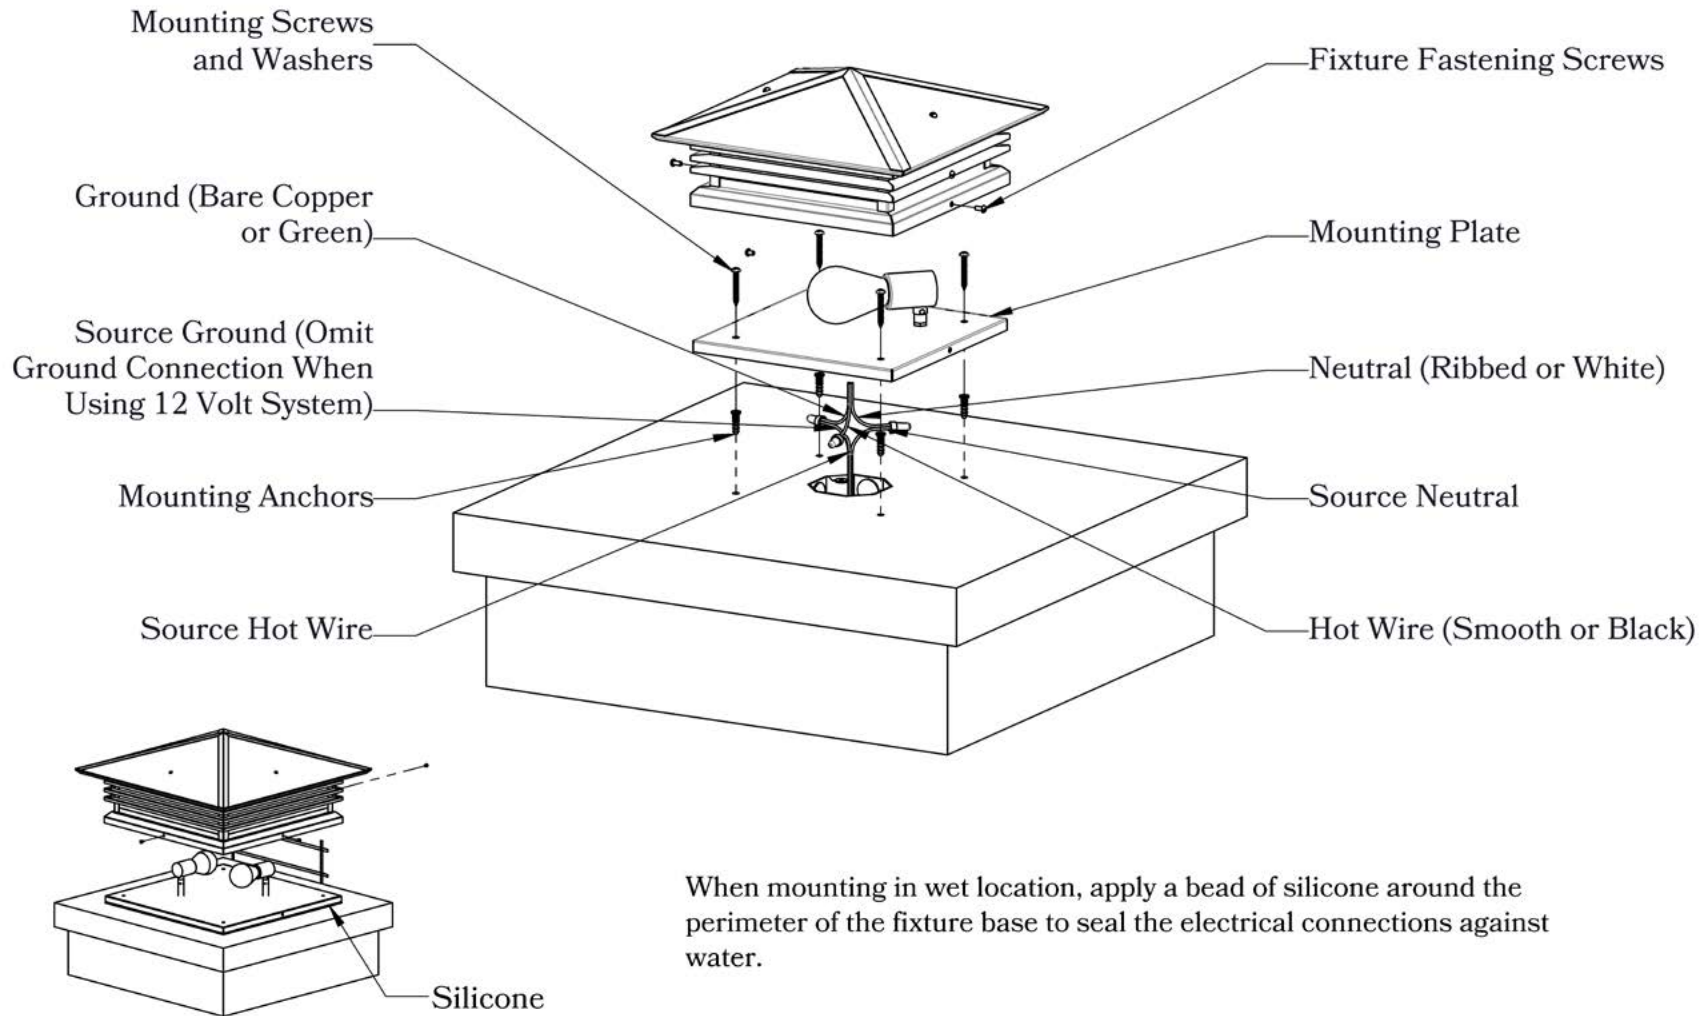

THE MARIPOSA SERIES
**Shallow Column
Mounted Lantern**

4XL

**OLD
CALIFORNIA**
FINE LIGHTING &
HOME GOODS

4X Large

DIMENSIONS

Roof Width	28"
Body Width	19 3/4"
Height	12 1/2"
Mounting Plate	22 1/2"

ELECTRICAL SPECS

UL Rating	Wet
Voltage	12V or 120V
Socket Type	Medium Base - E26
Number of Light Bulbs	4
Max Wattage per Bulb	60W
LED Bulb	Supplied

ADDITIONAL INFORMATION

Manufacturer	Old California
Mounting Location	Exterior Only
Material	Brass
Multiple Overlay Options	No

MOUNTING INSTRUCTIONS • Column Light Version One

When mounting in wet location, apply a bead of silicone around the perimeter of the fixture base to seal the electrical connections against water.

CAUTION—DISCONNECT POWER