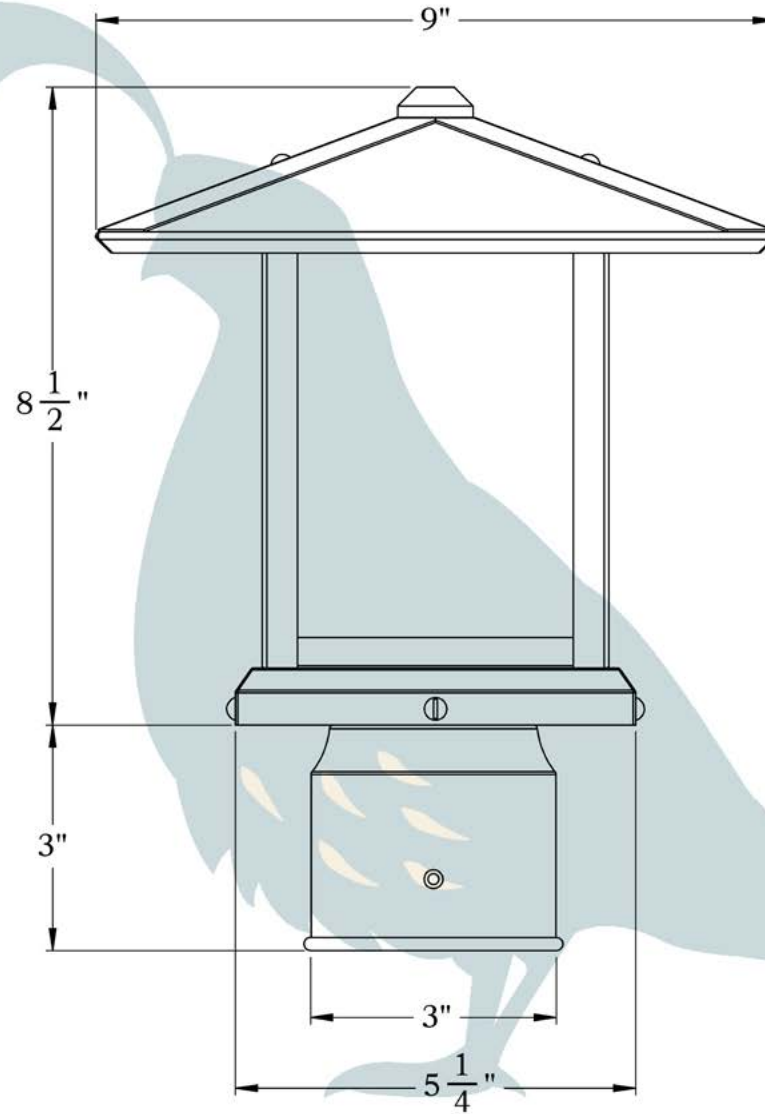

THE MADISON SERIES
Post Mount Lantern
SMALL

OLD CALIFORNIA
FINE LIGHTING &
HOME GOODS

Small

PRODUCT No. | 392-3-NL
 TITLE | Madison
 UL RATING | Wet

LAMP BASE | Medium Base (E26)
 MAX WATTAGE | 60W
 VOLTAGE | 12V or 120V

DIMENSIONS

Roof Width	9"
Body Width	5 1/4"
Lantern Height	8 1/2"
Height	11 1/2"
Mounts To	3" Diameter Post

ELECTRICAL SPECS

UL Rating	Wet
Voltage	12V or 120V
Socket Type	Medium Base - E26
Number of Light Bulbs	1
Max Wattage per Bulb	60W
LED Bulb	Supplied

ADDITIONAL INFORMATION

Manufacturer	Old California
Mounting Location	Exterior Only
Material	Brass
Multiple Overlay Options	Yes
Optional Post Available	Yes

OVERLAYS AVAILABLE IN THIS SERIES

Cross

Myers Point