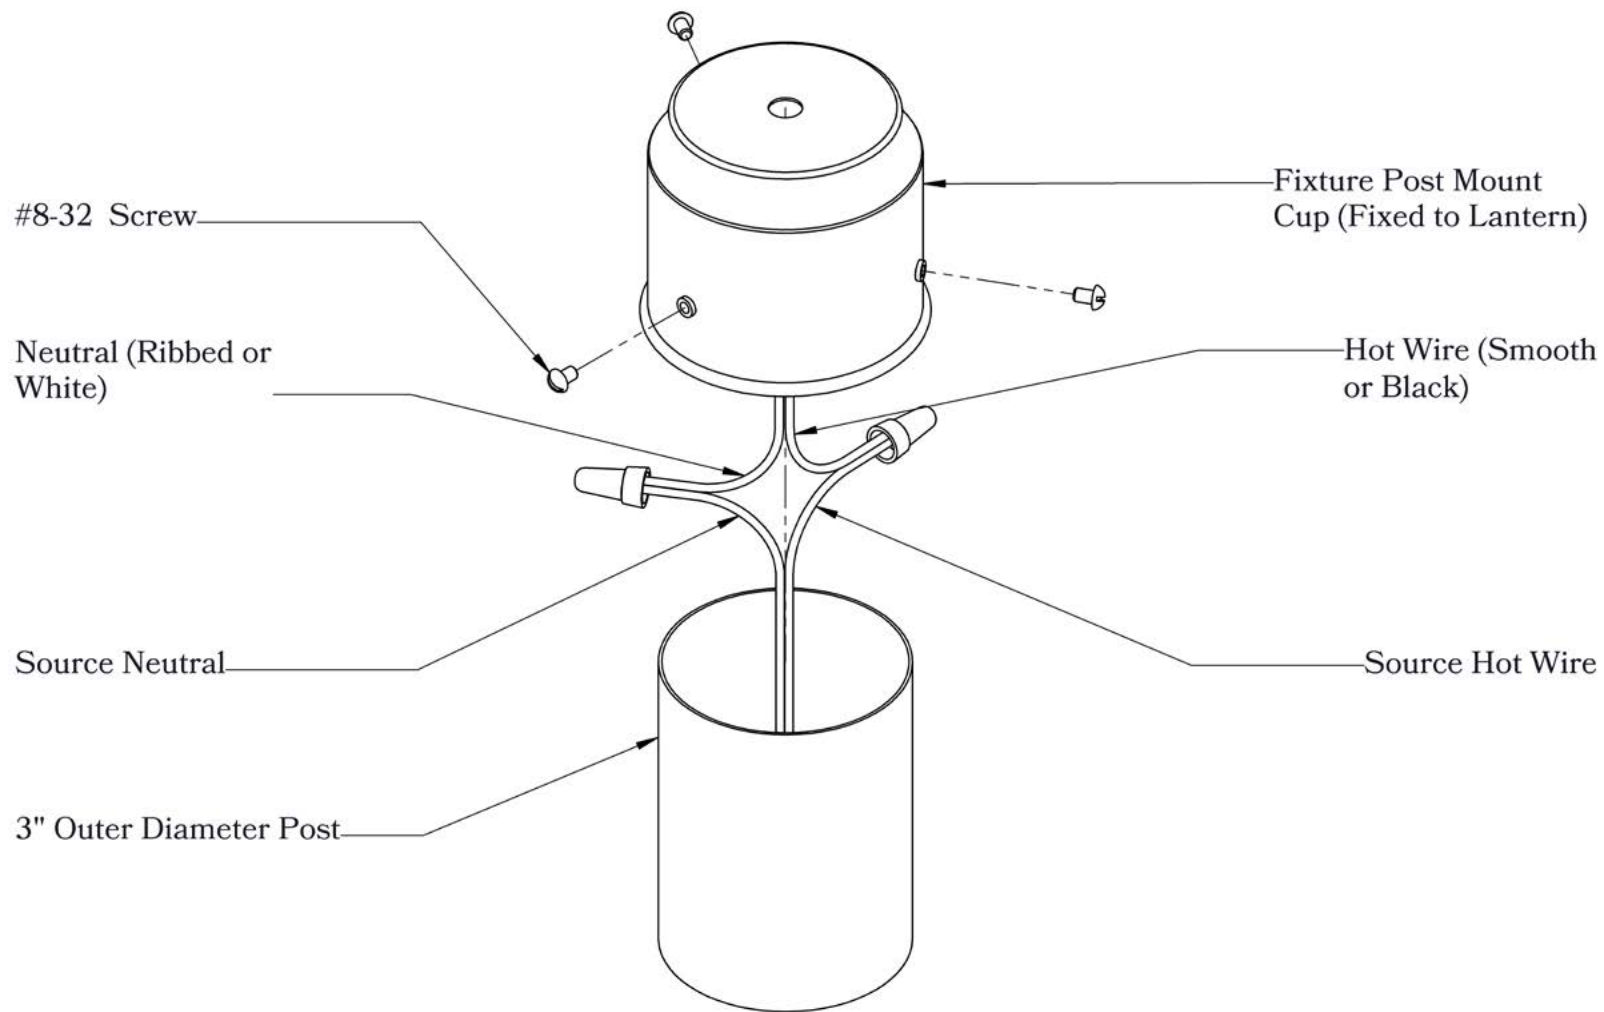

DIMENSIONS

Roof Width	9"
Body Width	5 1/4"
Lantern Height	8 1/2"
Height	11 1/2"
Mounts To	3" Diameter Post

ELECTRICAL SPECS

UL Rating	Wet
Voltage	12V or 120V
Socket Type	Medium Base - E26
Number of Light Bulbs	1
Max Wattage per Bulb	60W
LED Bulb	Supplied

Glass Only

MOUNTING INSTRUCTIONS • 3-inch Metal Post (12 Volts)

CAUTION—DISCONNECT POWER

Always shut off power when installing or repairing this (or any other) electrical appliance. Failure to do so may result in severe injury or death. This product must be installed in accordance with applicable installation codes by a person familiar with the construction and operation of the product, and the hazards involved.