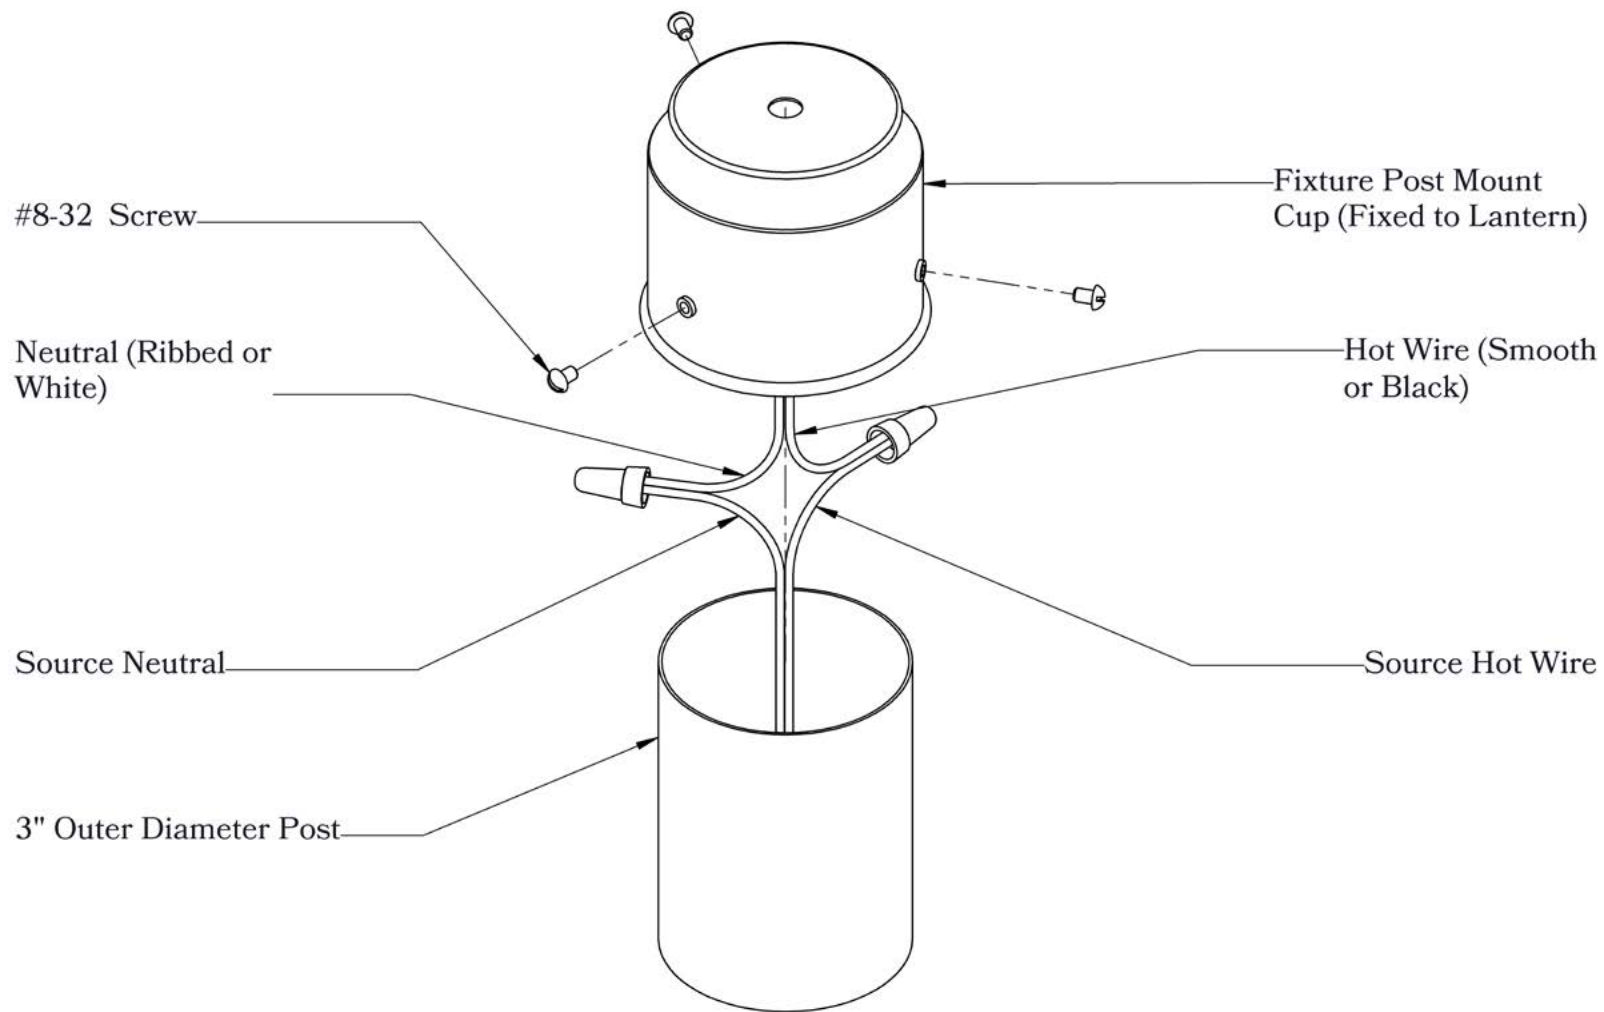

THE MADISON SERIES
Post Mount Lantern
MEDIUM

OLD CALIFORNIA
FINE LIGHTING &
HOME GOODS

Medium

DIMENSIONS

Roof Width	12"
Body Width	7"
Lantern Height	11"
Height	14"
Mounts To	3" Diameter Post

ELECTRICAL SPECS

UL Rating	Wet
Voltage	12V or 120V
Socket Type	Medium Base - E26
Number of Light Bulbs	1
Max Wattage per Bulb	100W
LED Bulb	Supplied

ADDITIONAL INFORMATION

Manufacturer	Old California
Mounting Location	Exterior Only
Material	Brass
Multiple Overlay Options	Yes
Optional Post Available	Yes

OVERLAYS AVAILABLE IN THIS SERIES

Cross

Myers Point

Glass Only

MOUNTING INSTRUCTIONS • 3-inch Metal Post (12 Volts)

CAUTION—DISCONNECT POWER

Always shut off power when installing or repairing this (or any other) electrical appliance. Failure to do so may result in severe injury or death. This product must be installed in accordance with applicable installation codes by a person familiar with the construction and operation of the product, and the hazards involved.