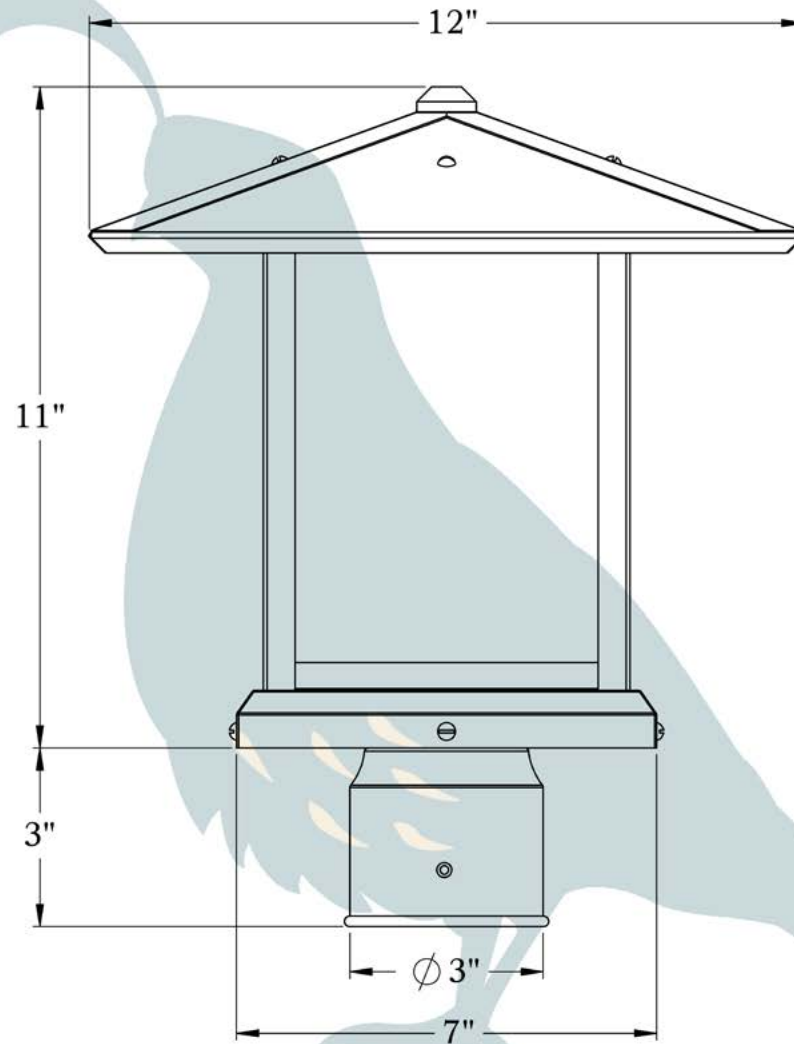

THE MADISON SERIES
Post Mount Lantern
MEDIUM

OLD CALIFORNIA
FINE LIGHTING &
HOME GOODS

Medium

DIMENSIONS

Roof Width	12"
Body Width	7"
Lantern Height	11"
Height	14"
Mounts To	3" Diameter Post

ELECTRICAL SPECS

UL Rating	Wet
Voltage	12V or 120V
Socket Type	Medium Base - E26
Number of Light Bulbs	1
Max Wattage per Bulb	100W
LED Bulb	Supplied

ADDITIONAL INFORMATION

Manufacturer	Old California
Mounting Location	Exterior Only
Material	Brass
Multiple Overlay Options	Yes
Optional Post Available	Yes

OVERLAYS AVAILABLE IN THIS SERIES

Cross

Myers Point

Glass Only

MOUNTING INSTRUCTIONS • 3-inch Metal Post (12 Volts)

CAUTION—DISCONNECT POWER

Always shut off power when installing or repairing this (or any other) electrical appliance. Failure to do so may result in severe injury or death. This product must be installed in accordance with applicable installation codes by a person familiar with the construction and operation of the product, and the hazards involved.