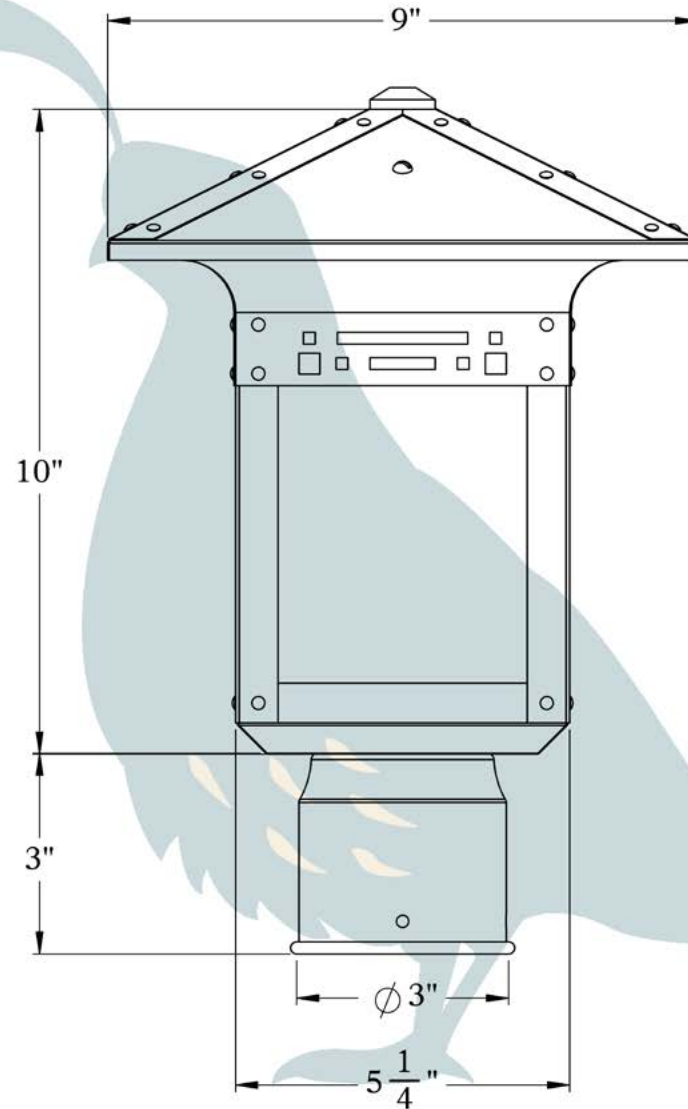

THE GLEN CANYON SERIES
Post Mount Lantern

OLD CALIFORNIA
FINE LIGHTING &
HOME GOODS

Small

PRODUCT No.	402-3	LAMP BASE	Medium Base (E26)
TITLE	Glen Canyon	MAX WATTAGE	60W
UL RATING	Wet	VOLTAGE	12V or 120V

DIMENSIONS

Roof Width	9"
Body Width	5 1/4"
Lantern Height	10"
Height	13"
Mounts To	3" Diameter Post

ELECTRICAL SPECS

UL Rating	Wet
Voltage	12V or 120V
Socket Type	Medium Base - E26
Number of Light Bulbs	1
Max Wattage per Bulb	60W
LED Bulb	Supplied

ADDITIONAL INFORMATION

Manufacturer	Old California
Mounting Location	Exterior Only
Material	Brass
Multiple Overlay Options	No
Optional Post Available	Yes

MOUNTING INSTRUCTIONS • 3-inch Metal Post (12 Volts)