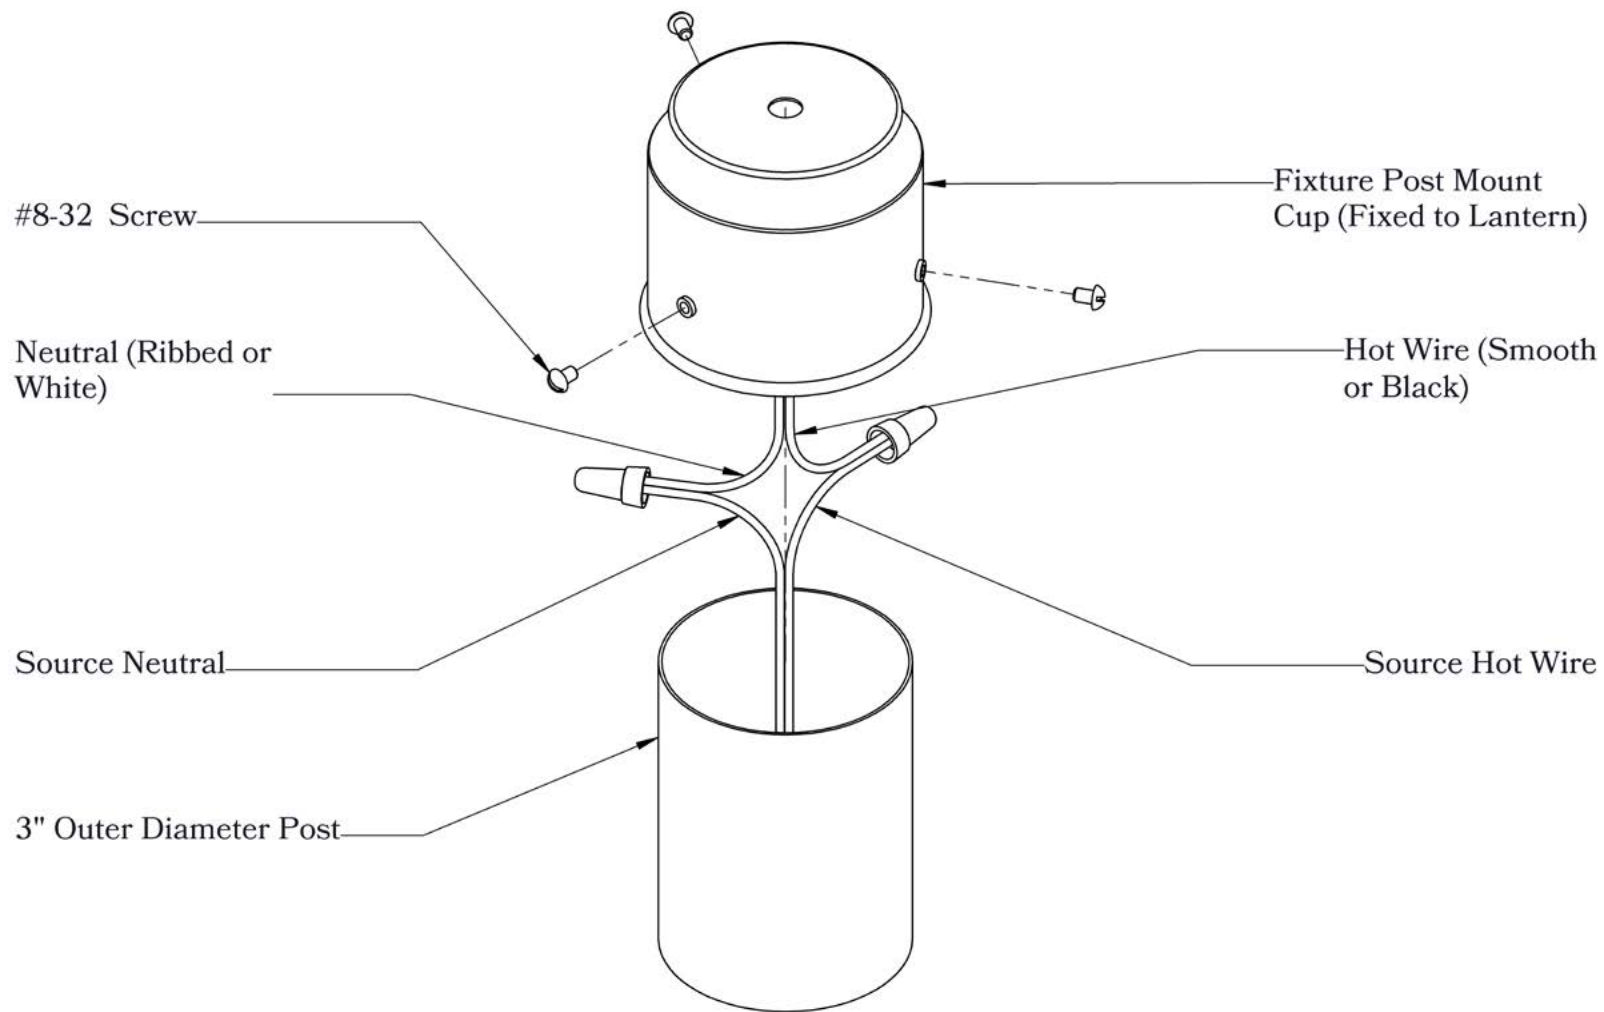

DIMENSIONS

Roof Width	9"
Body Width	5 1/4"
Lantern Height	10"
Height	13"
Mounts To	3" Diameter Post

ELECTRICAL SPECS

UL Rating	Wet
Voltage	12V or 120V
Socket Type	Medium Base - E26
Number of Light Bulbs	1
Max Wattage per Bulb	60W
LED Bulb	Supplied

ADDITIONAL INFORMATION

Manufacturer	Old California
Mounting Location	Exterior Only
Material	Brass
Multiple Overlay Options	No
Optional Post Available	Yes

MOUNTING INSTRUCTIONS • 3-inch Metal Post (12 Volts)