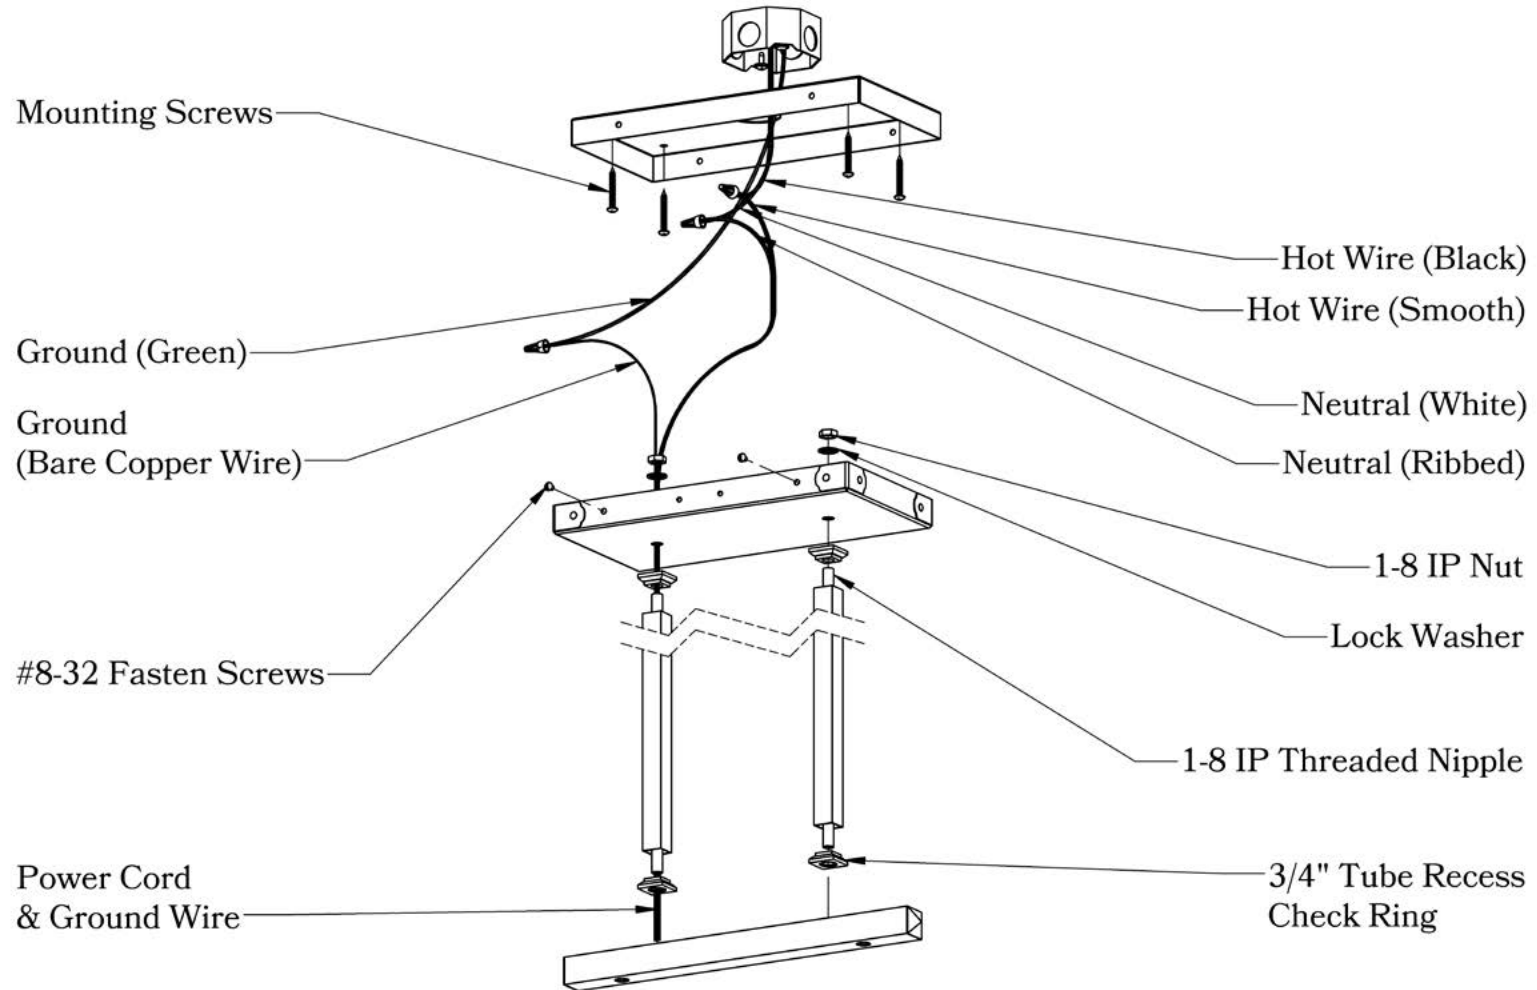

MOUNTING INSTRUCTIONS • Linear Chandelier

CAUTION—DISCONNECT POWER

Always shut off power when installing or repairing this (or any other) electrical appliance. Failure to do so may result in severe injury or death. This product must be installed in accordance with applicable installation codes by a person familiar with the construction and operation of the product, and the hazards involved.