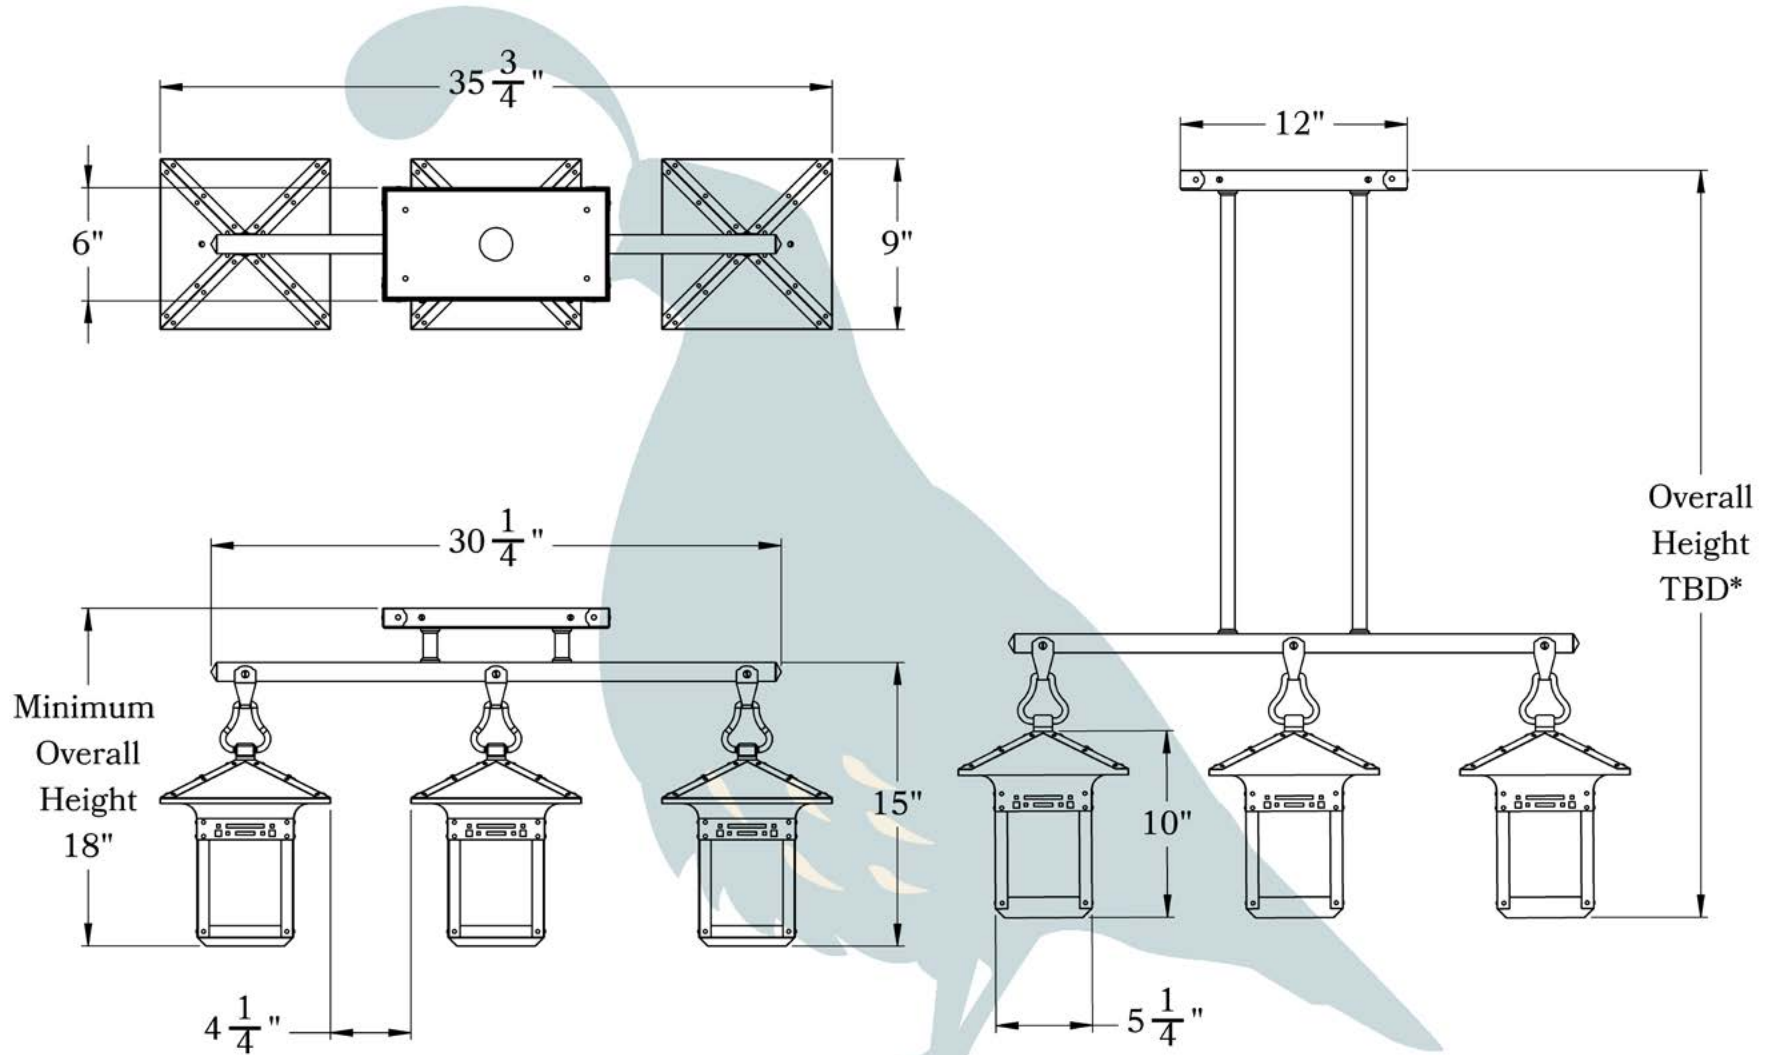

THE GLEN CANYON SERIES
Chandelier
THREE LIGHT

OLD CALIFORNIA
FINE LIGHTING &
HOME GOODS

*TBD: To Be Determined

OLD CALIFORNIA
 975 N ENTERPRISE ST • ORANGE, CA 92867

PRODUCT No. | 402-93
 TITLE | Glen Canyon
 UL RATING | Damp

LAMP BASE | Medium Base (E26)
 MAX WATTAGE | 3-60W
 VOLTAGE | 120V

PROPRIETARY AND CONFIDENTIAL
 The information contained in this drawing is the sole property of Old California. Any reproduction in part or as a whole without written permission from Old California is prohibited.

DIMENSIONS

Roof Width	9"
Body Width	5 1/4"
Lantern Height	10"
Height	15"
Width	35 3/4"
Mounting Plate	12"

ELECTRICAL SPECS

UL Rating	Damp
Voltage	120V
Socket Type	Medium Base - E26
Number of Light Bulbs	3
Max Wattage per Bulb	60W
LED Bulb	Supplied
Dimmable	Yes

ADDITIONAL INFORMATION

Manufacturer	Old California
Mounting Location	Interior and Exterior
Material	Brass
Multiple Overlay Options	No
Bottom Glass Panels	Included

MOUNTING INSTRUCTIONS • Linear Chandelier