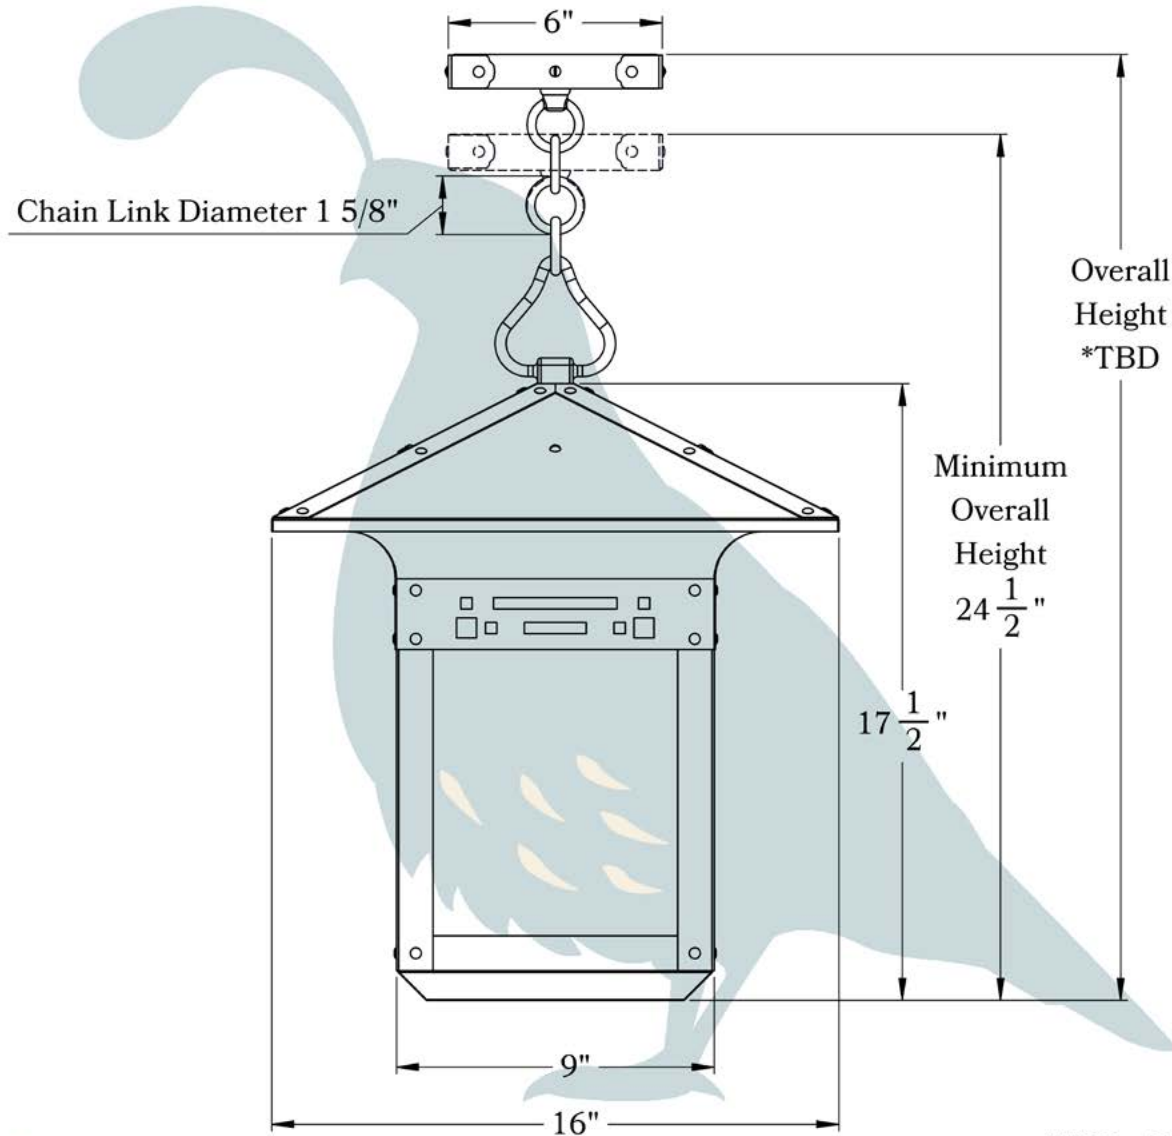

Large

*TBD= To be determined

PROPRIETARY AND CONFIDENTIAL

The information contained in this drawing is the sole property of Old California. Any reproduction in part or as a whole without written permission from Old California is prohibited.