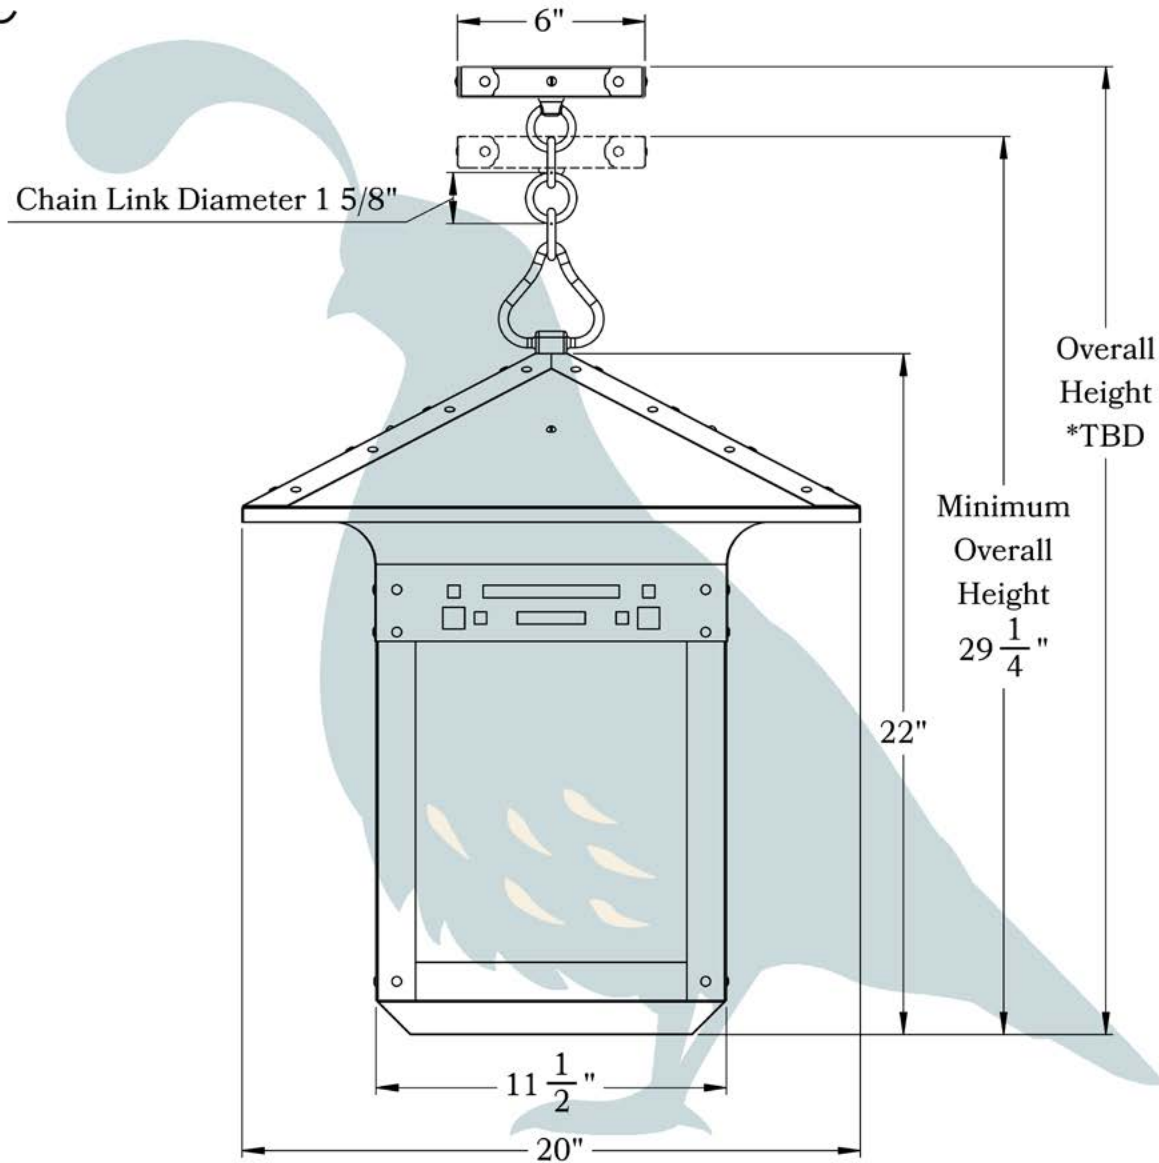

THE GLEN CANYON SERIES
Chain Pendant Lantern

EXTRA LARGE

OLD CALIFORNIA
FINE LIGHTING &
HOME GOODS

X Large

*TBD= To be determined

PROPRIETARY AND CONFIDENTIAL

The information contained in this drawing is the sole property of Old California. Any reproduction in part or as a whole without written permission from Old California is prohibited.

975 N ENTERPRISE ST • ORANGE, CA 92867

PRODUCT No.	405-4	LAMP BASE	Medium Base (E26)
TITLE	Glen Canyon	MAX WATTAGE	100W
UL RATING	Damp	VOLTAGE	120V

DIMENSIONS

Roof Width	20"
Body Width	11 1/2"
Lantern Height	22"
Minimum Height	29 1/4"
Canopy	6"

ELECTRICAL SPECS

UL Rating	Damp
Voltage	120V
Socket Type	Medium Base - E26
Number of Light Bulbs	1
Max Wattage per Bulb	100W
LED Bulb	Supplied
Dimmable	Yes

ADDITIONAL INFORMATION

Manufacturer	Old California
Mounting Location	Interior and Exterior
Material	Brass
Multiple Overlay Options	No
Bottom Glass Panels	Included