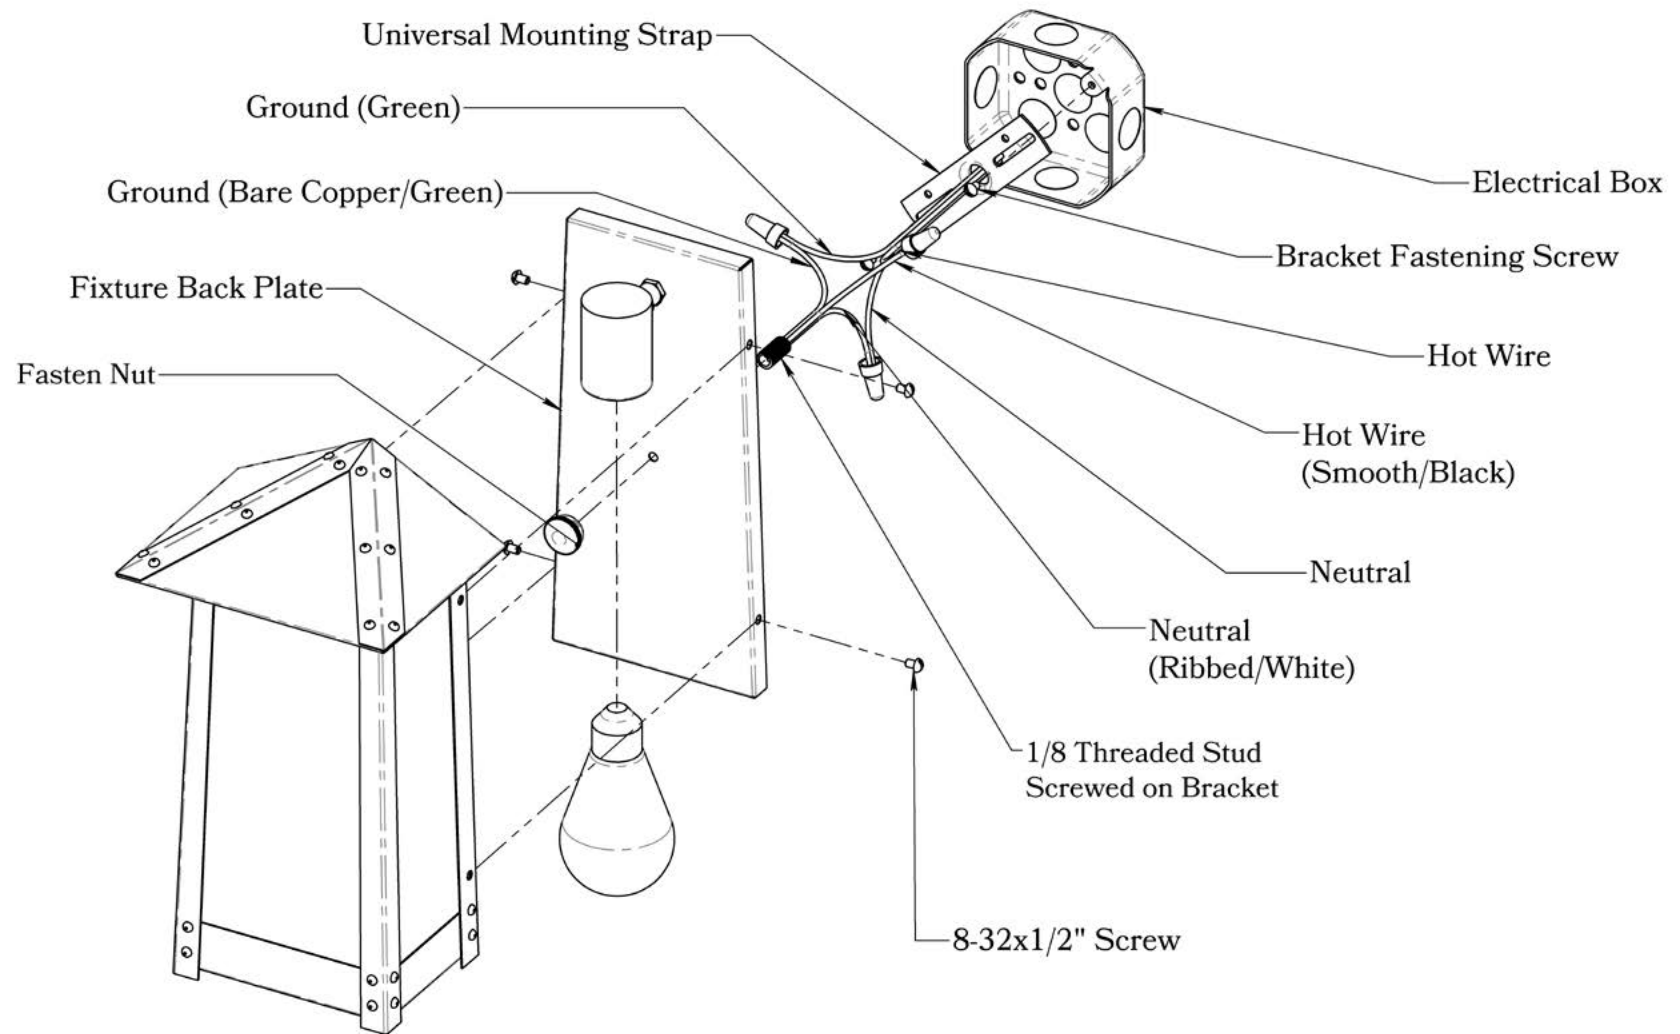

DIMENSIONS

Roof Width	9"
Body Width	6"
Height	10 1/2"
Projection	5"

ELECTRICAL SPECS

UL Rating	Wet
Voltage	120V
Socket Type	Medium Base - E26
Number of Light Bulbs	1
Max Wattage per Bulb	60W
LED Bulb Supplied	Yes
Dimmable	Yes

Union Township

Glass Only

MOUNTING INSTRUCTIONS • Flush Wall Mount Version 1**CAUTION—DISCONNECT POWER**

Always shut off power when installing or repairing this (or any other) electrical appliance. Failure to do so may result in severe injury or death. This product must be installed in accordance with applicable installation codes by a person familiar with the construction and operation of the product, and the hazards involved.