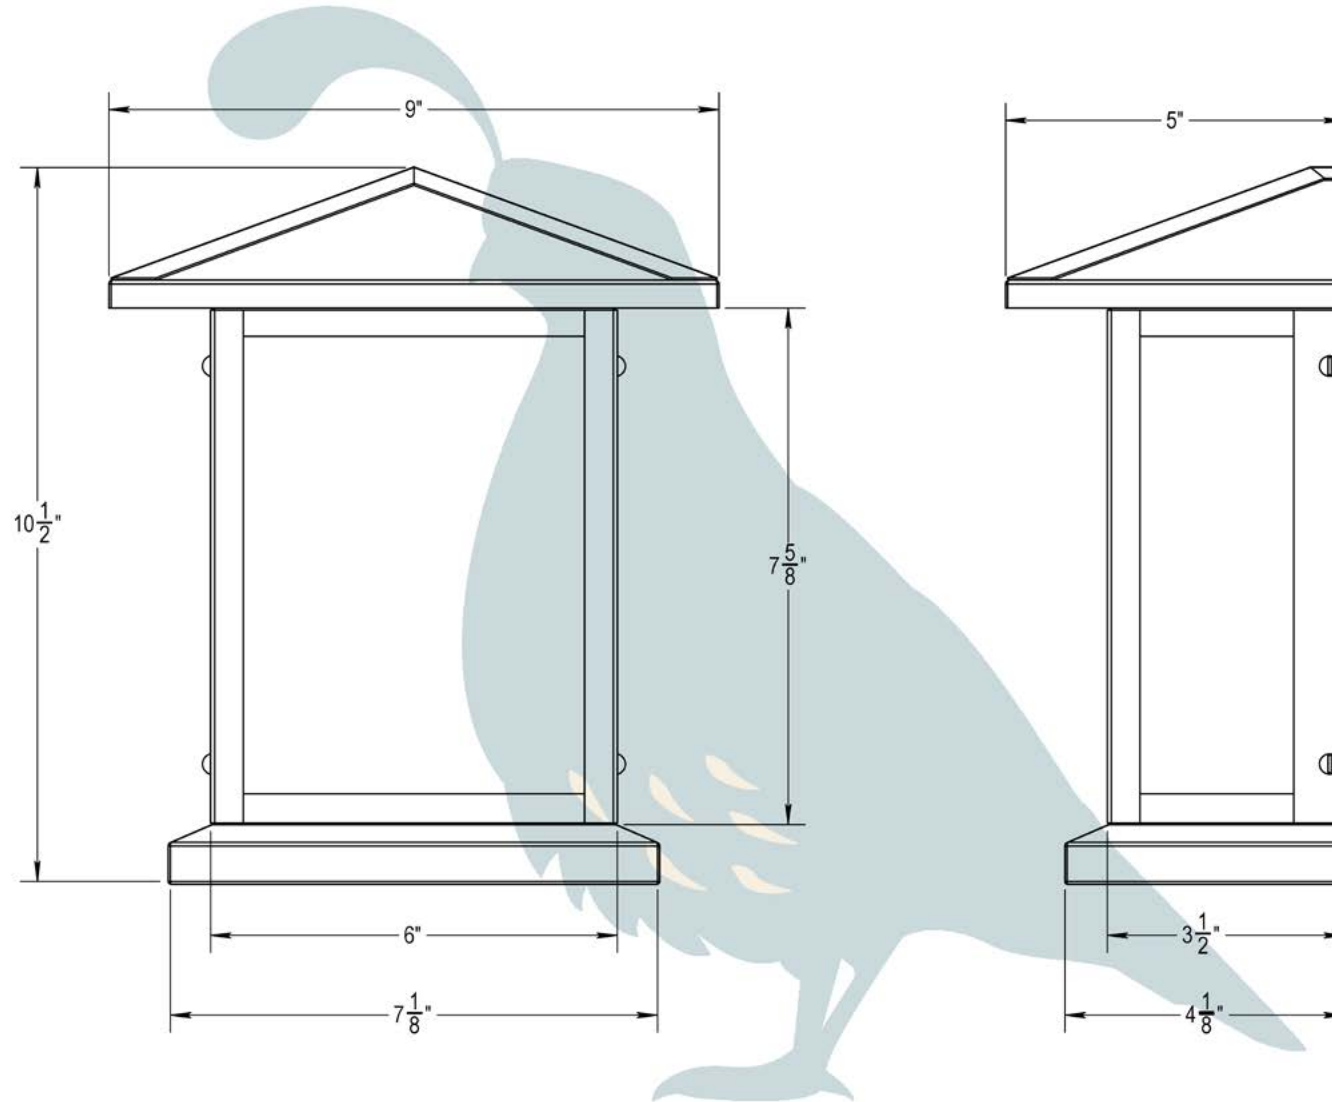

THE UNION TOWNSHIP SERIES
Flush Mount Sconce
SMALL

OLD CALIFORNIA
FINE LIGHTING &
HOME GOODS

Small

OLD CALIFORNIA
 975 N ENTERPRISE ST • ORANGE, CA 92867

PRODUCT No.	4102-2	LAMP BASE	Medium Base (E26)
TITLE	Union Township	MAX WATTAGE	60W
UL RATING	Wet	VOLTAGE	120V

DIMENSIONS

Roof Width	9"
Body Width	6"
Height	10 1/2"
Projection	5"

ELECTRICAL SPECS

UL Rating	Wet
Voltage	120V
Socket Type	Medium Base - E26
Number of Light Bulbs	1
Max Wattage per Bulb	60W
LED Bulb Supplied	Yes
Dimmable	Yes