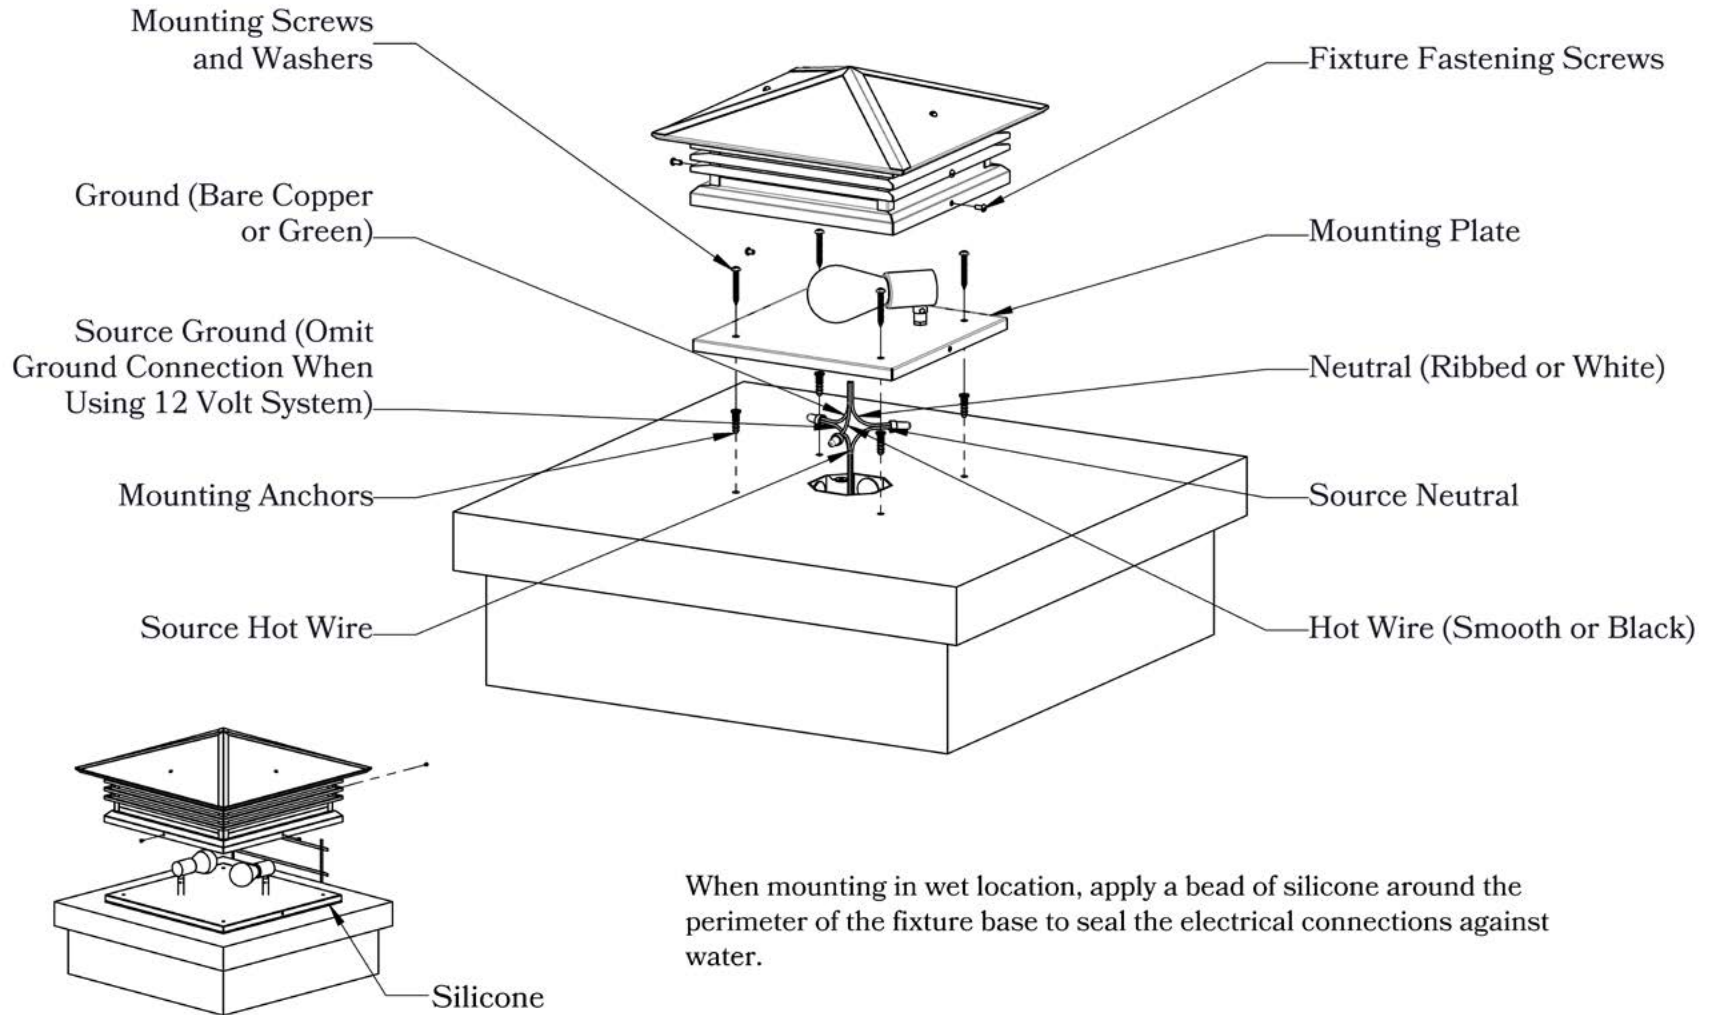

ADDITIONAL INFORMATION

Manufacturer	Old California
Mounting Location	Exterior Only
Material	Brass
Multiple Overlay Options	Yes

OVERLAYS AVAILABLE IN THIS SERIES

Union Township

Glass Only

MOUNTING INSTRUCTIONS • Column Light Version One**CAUTION—DISCONNECT POWER**

Always shut off power when installing or repairing this (or any other) electrical appliance. Failure to do so may result in severe injury or death. This product must be installed in accordance with applicable installation codes by a person familiar with the construction and operation of the product, and the hazards involved.