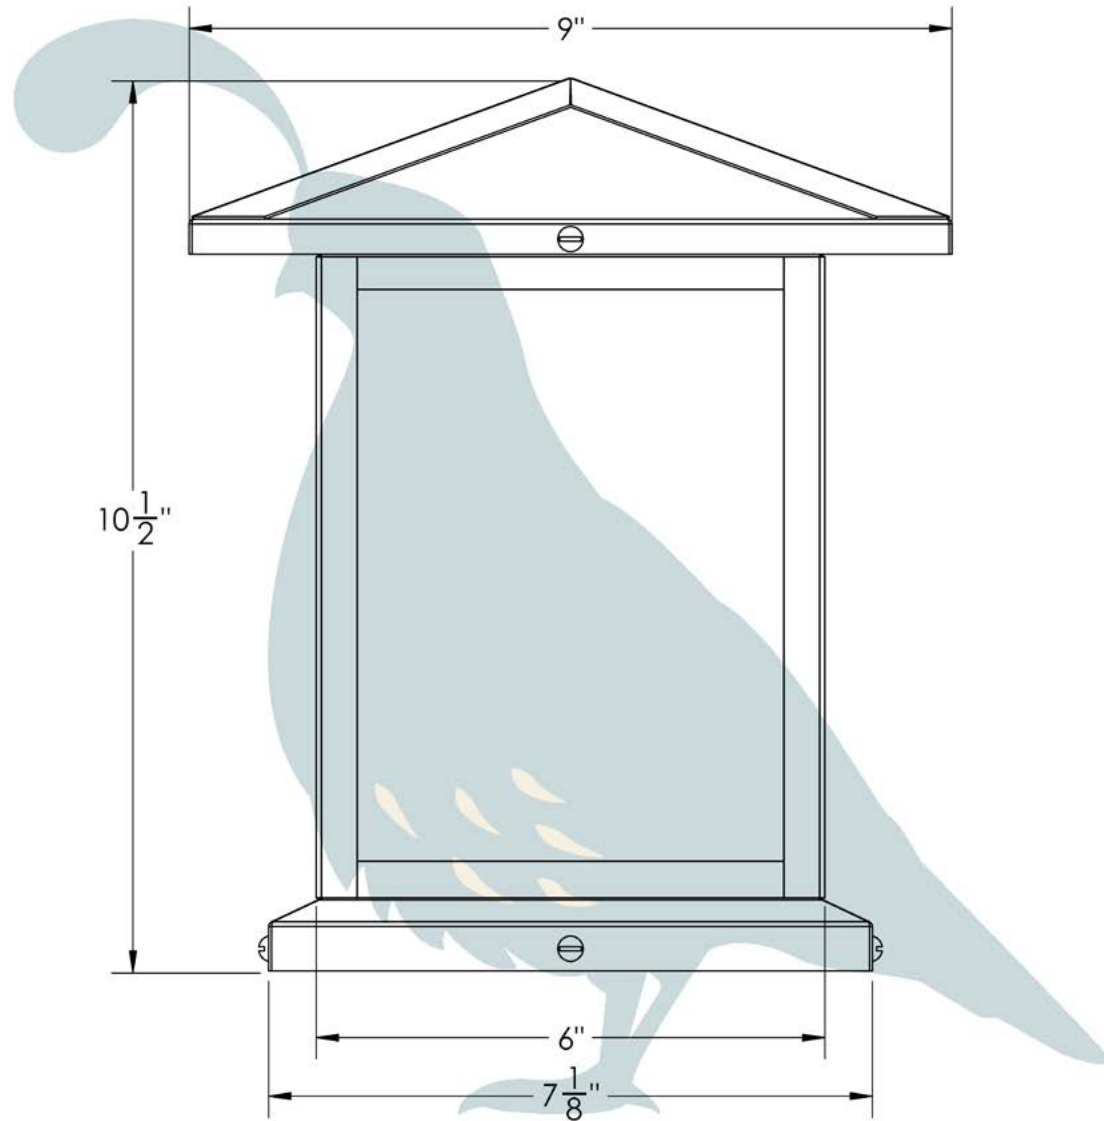

THE UNION TOWNSHIP SERIES
Column Mount Lantern

SMALL

Small

DIMENSIONS

Roof Width	9"
Body Width	6"
Height	10 1/2"
Mounting Plate	7 1/8"

ELECTRICAL SPECS

UL Rating	Wet
Voltage	12V or 120V
Socket Type	Medium Base - E26
Number of Light Bulbs	1
Max Wattage per Bulb	60W
LED Bulb	Supplied

ADDITIONAL INFORMATION

Manufacturer	Old California
Mounting Location	Exterior Only
Material	Brass
Multiple Overlay Options	Yes

OVERLAYS AVAILABLE IN THIS SERIES

Union Township

Glass Only

MOUNTING INSTRUCTIONS • Column Light Version One**CAUTION—DISCONNECT POWER**