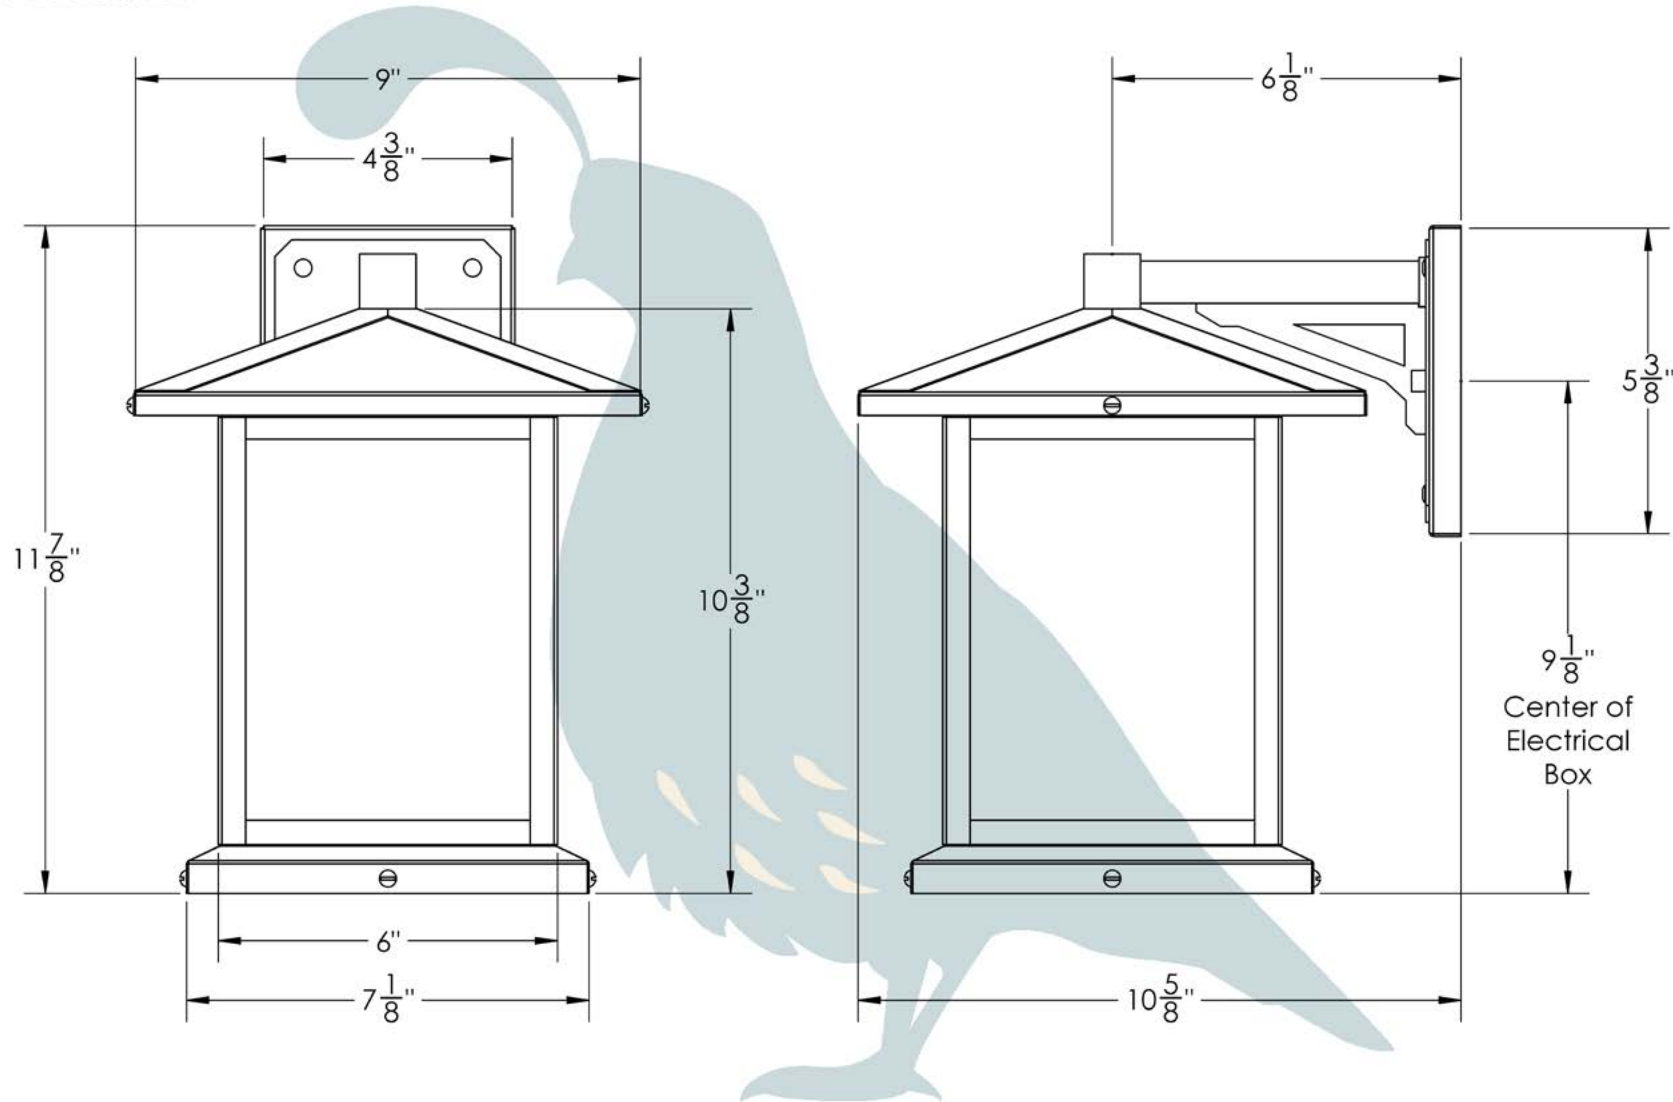

THE UNION TOWNSHIP SERIES

Sconce

SMALL

OLD CALIFORNIA
FINE LIGHTING &
HOME GOODS

Small

OLD CALIFORNIA
 975 N ENTERPRISE ST • ORANGE, CA 92867

PRODUCT No.	4102-8	LAMP BASE	Medium Base (E26)
TITLE	Union Township	MAX WATTAGE	60W
UL RATING	Wet	VOLTAGE	120V

DIMENSIONS

Roof Width	9"
Body Width	6"
Lantern Height	10 3/8"
Height	11 7/8"
Projection	10 5/8"
Mounting Plate	4 3/8" x 5 3/8"

ELECTRICAL SPECS

UL Rating	Wet
Voltage	120V
Socket Type	Medium Base - E26
Number of Light Bulbs	1
Max Wattage per Bulb	60W
LED Bulb	Supplied
Dimmable	Yes

ADDITIONAL INFORMATION

Manufacturer	Old California
Mounting Location	Interior and Exterior
Material	Brass
Multiple Overlay Options	Yes
Bottom Glass Panels	Included

OVERLAYS AVAILABLE IN THIS SERIES

Union Township