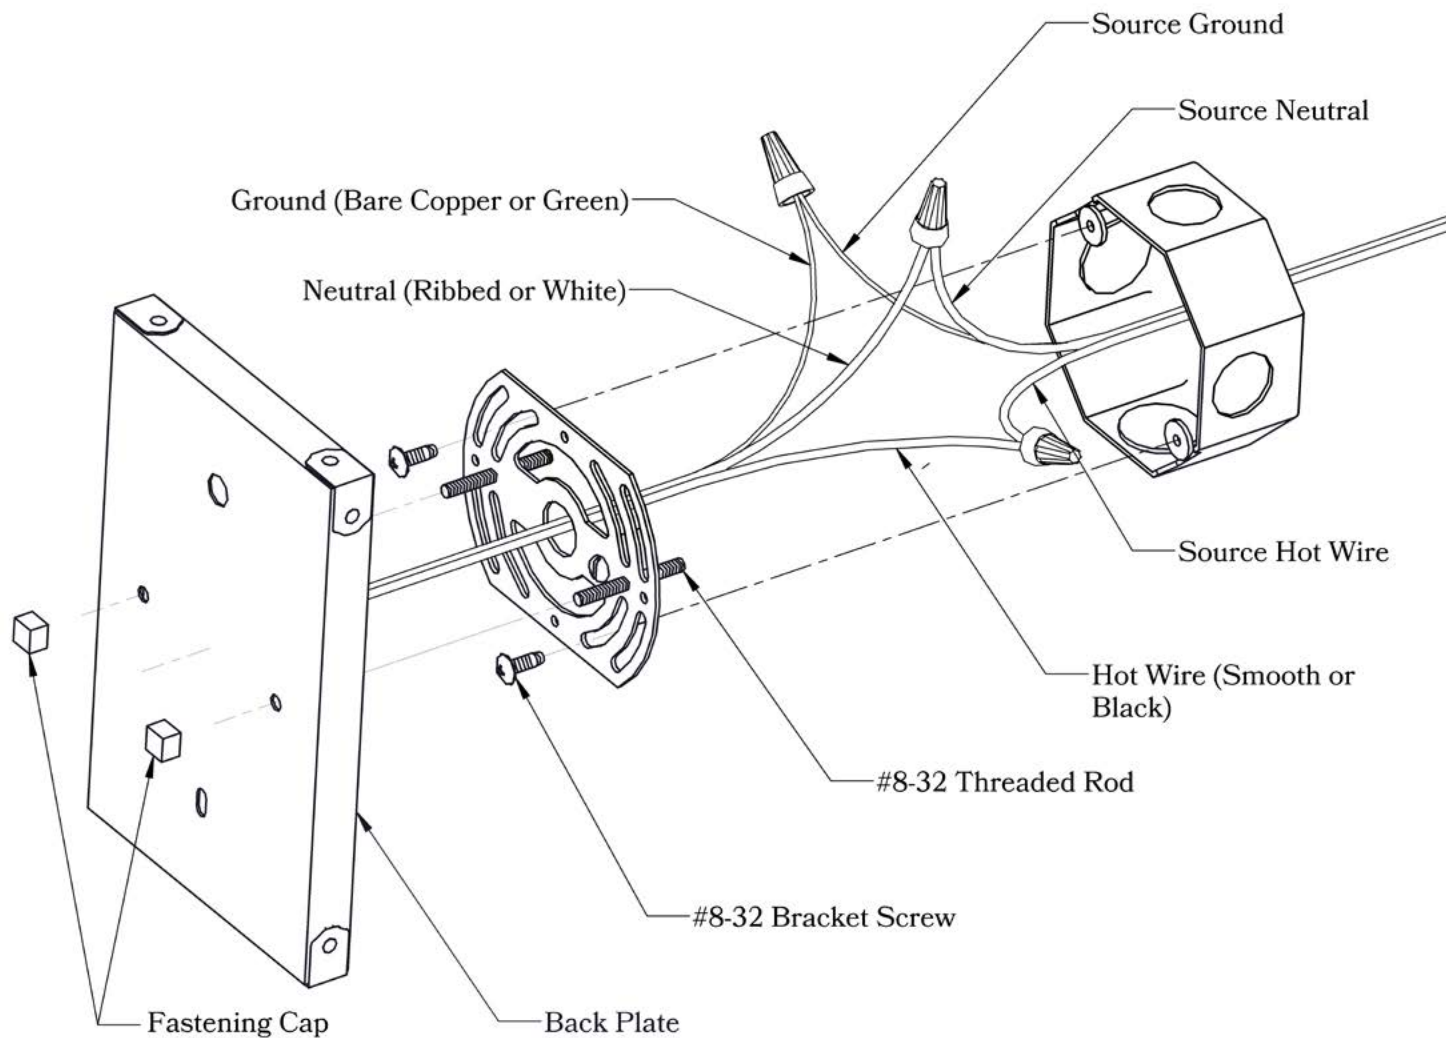

DIMENSIONS

Roof Width	9"
Body Width	6"
Lantern Height	10 3/8"
Height	11 7/8"
Projection	10 5/8"
Mounting Plate	4 3/8" x 5 3/8"

ELECTRICAL SPECS

UL Rating	Wet
Voltage	120V
Socket Type	Medium Base - E26
Number of Light Bulbs	1
Max Wattage per Bulb	60W
LED Bulb	Supplied
Dimmable	Yes

ADDITIONAL INFORMATION

Manufacturer	Old California
Mounting Location	Interior and Exterior
Material	Brass
Multiple Overlay Options	Yes
Bottom Glass Panels	Included

OVERLAYS AVAILABLE IN THIS SERIES

Union Township

Glass Only

MOUNTING INSTRUCTIONS • Wall Mount With Caps**CAUTION—DISCONNECT POWER**

Always shut off power when installing or repairing this (or any other) electrical appliance. Failure to do so may result in severe injury or death. This product must be installed in accordance with applicable installation codes by a person familiar with the construction and operation of the product, and the hazards involved.