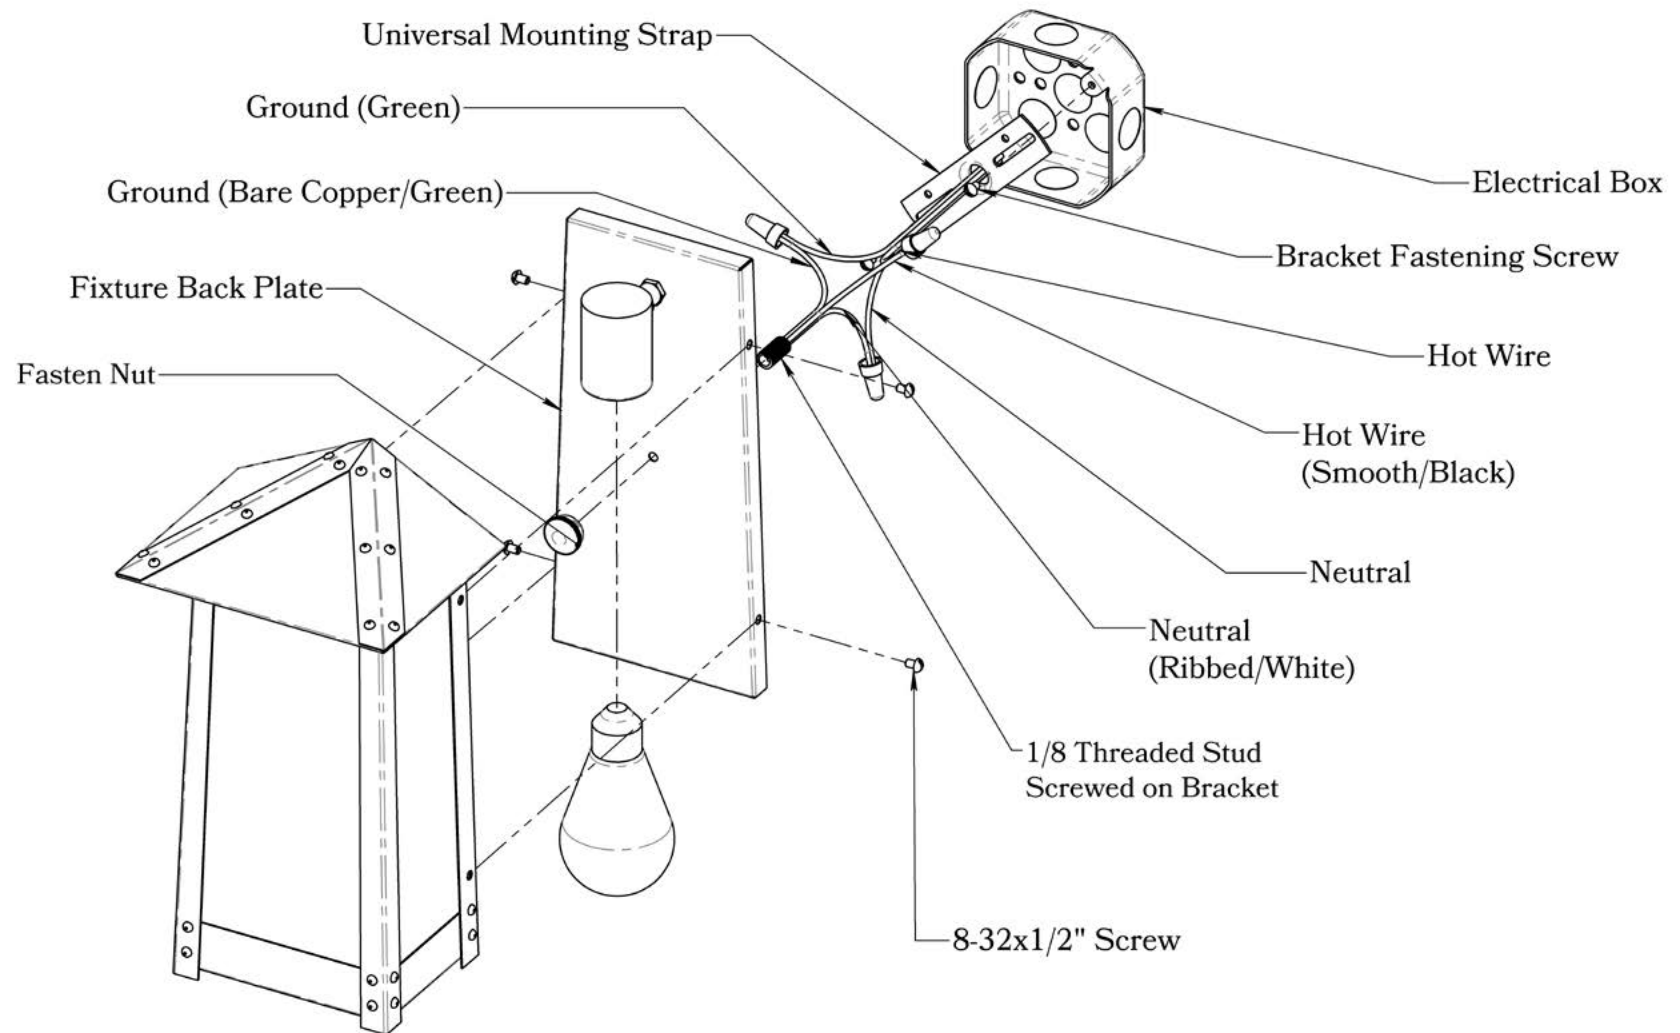

DIMENSIONS

Roof Width	12"
Body Width	7 3/4"
Height	14"
Projection	6 3/4"

ELECTRICAL SPECS

UL Rating	Wet
Voltage	120V
Socket Type	Medium Base - E26
Number of Light Bulbs	1
Max Wattage per Bulb	60W
LED Bulb Supplied	Yes
Dimmable	Yes

Union Township

Glass Only

MOUNTING INSTRUCTIONS • Flush Wall Mount Version 1**CAUTION—DISCONNECT POWER**

Always shut off power when installing or repairing this (or any other) electrical appliance. Failure to do so may result in severe injury or death. This product must be installed in accordance with applicable installation codes by a person familiar with the construction and operation of the product, and the hazards involved.