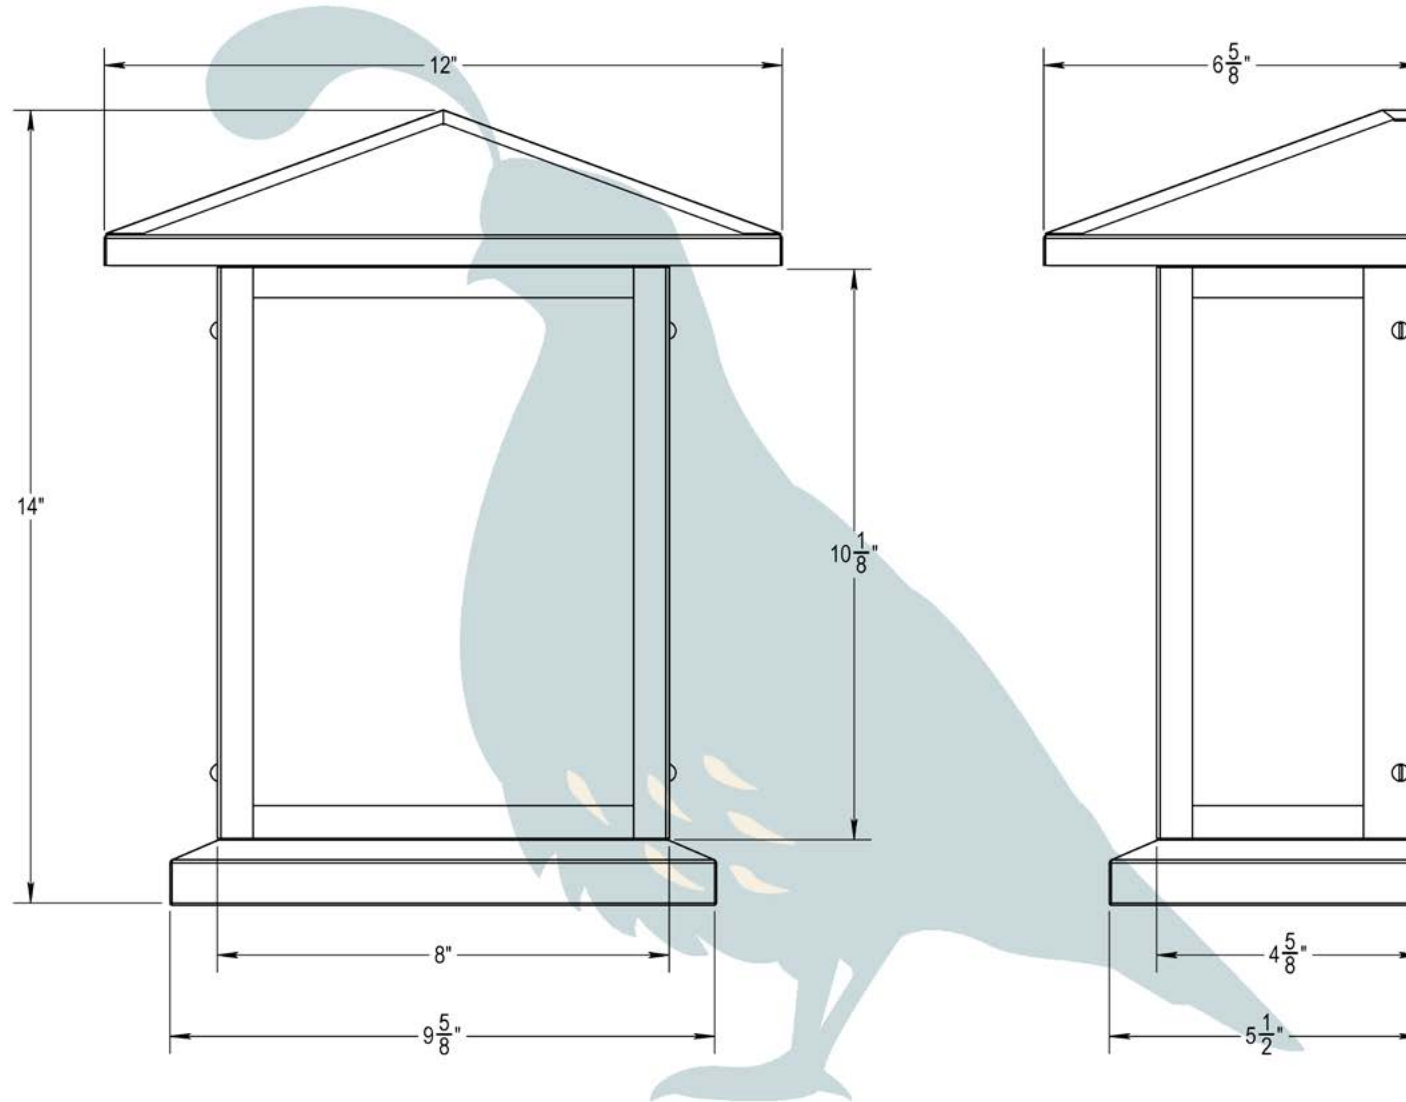

THE UNION TOWNSHIP SERIES
Flush Mount Sconce
MEDIUM

OLD CALIFORNIA
FINE LIGHTING &
HOME GOODS

Medium

PRODUCT No.	4103-2	LAMP BASE	Medium Base (E26)
TITLE	Union Township	MAX WATTAGE	60W
UL RATING	Wet	VOLTAGE	120V

DIMENSIONS

Roof Width	12"
Body Width	7 3/4"
Height	14"
Projection	6 3/4"

ELECTRICAL SPECS

UL Rating	Wet
Voltage	120V
Socket Type	Medium Base - E26
Number of Light Bulbs	1
Max Wattage per Bulb	60W
LED Bulb Supplied	Yes
Dimmable	Yes