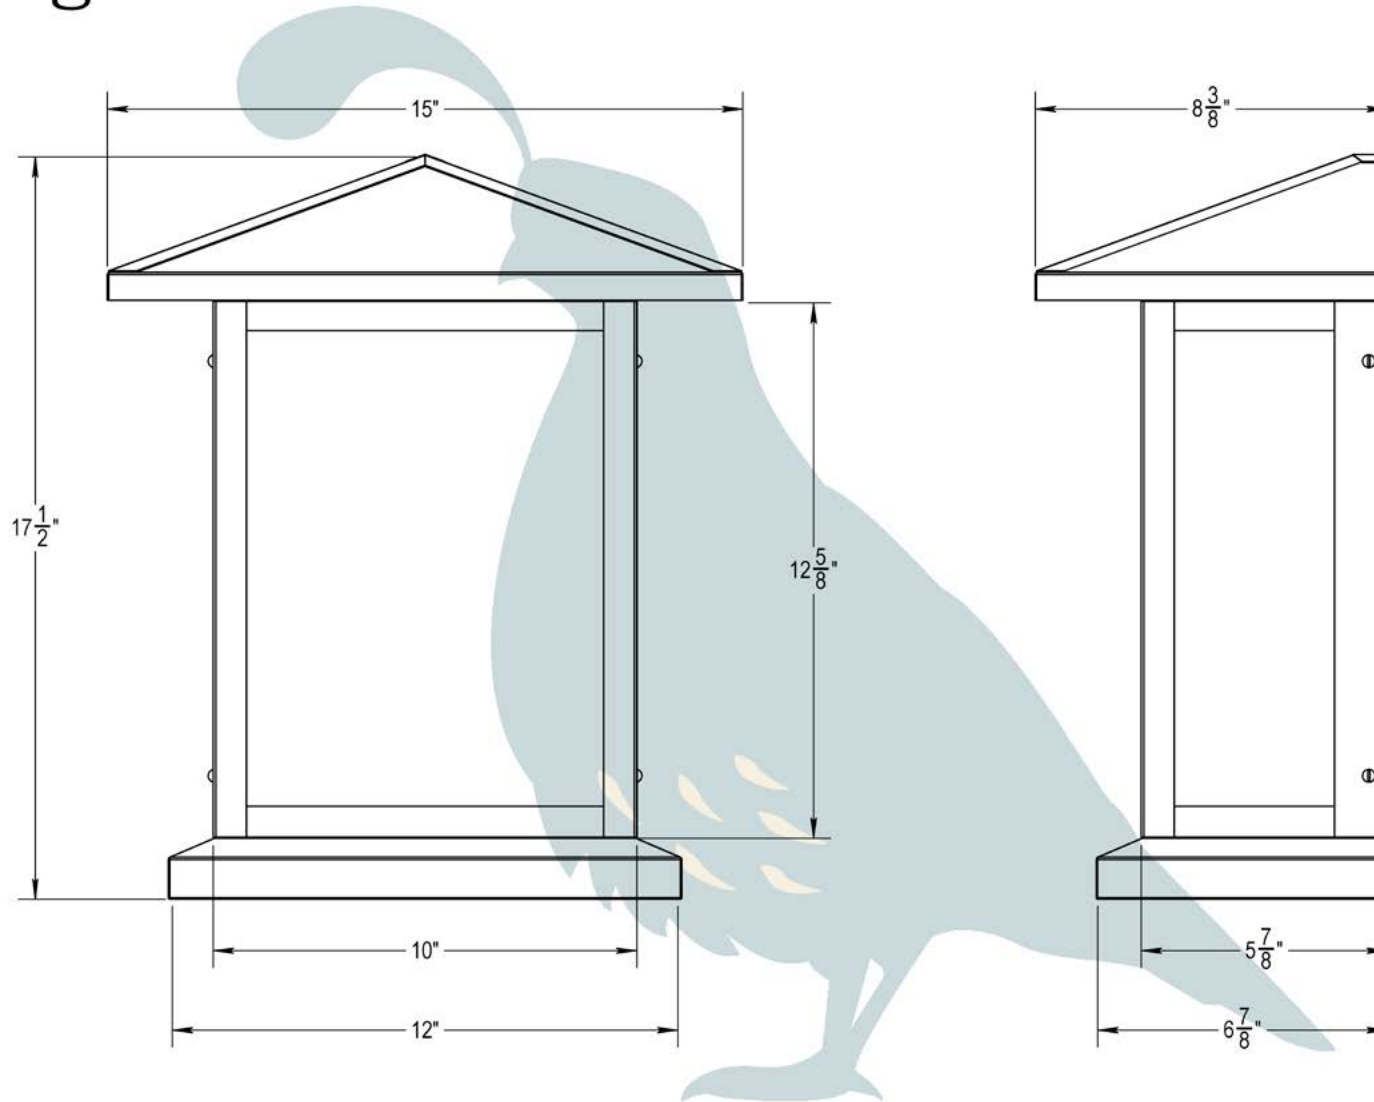

THE UNION TOWNSHIP SERIES
Flush Mount Sconce

LARGE

Large

OLD CALIFORNIA
 975 N ENTERPRISE ST • ORANGE, CA 92867

PRODUCT No.	4104-2	LAMP BASE	Medium Base (E26)
TITLE	Union Township	MAX WATTAGE	100W
UL RATING	Wet	VOLTAGE	120V

DIMENSIONS

Roof Width	15"
Body Width	9 3/4"
Height	17 1/2"
Projection	8 3/8"

ELECTRICAL SPECS

UL Rating	Wet
Voltage	120V
Socket Type	Medium Base - E26
Number of Light Bulbs	1
Max Wattage per Bulb	100W
LED Bulb Supplied	Yes
Dimmable	Yes