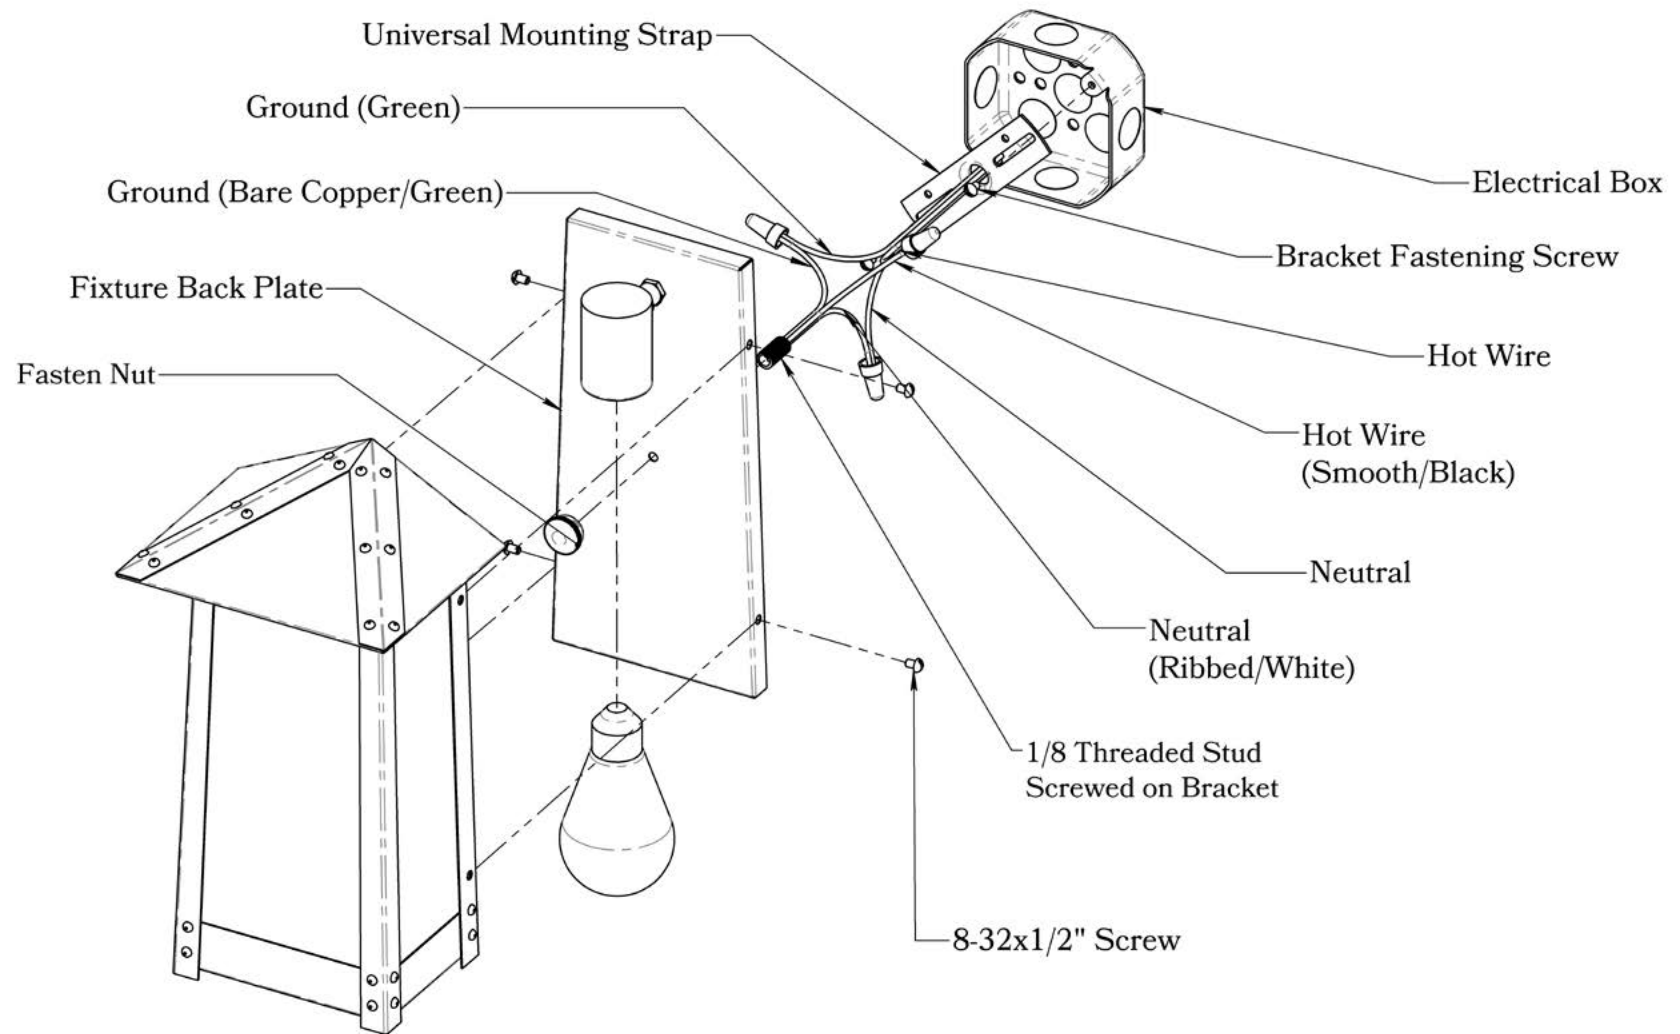

DIMENSIONS

Roof Width	15"
Body Width	9 3/4"
Height	17 1/2"
Projection	8 3/8"

ELECTRICAL SPECS

UL Rating	Wet
Voltage	120V
Socket Type	Medium Base - E26
Number of Light Bulbs	1
Max Wattage per Bulb	100W
LED Bulb Supplied	Yes
Dimmable	Yes

Union Township

Glass Only

MOUNTING INSTRUCTIONS • Flush Wall Mount Version 1**CAUTION—DISCONNECT POWER**

Always shut off power when installing or repairing this (or any other) electrical appliance. Failure to do so may result in severe injury or death. This product must be installed in accordance with applicable installation codes by a person familiar with the construction and operation of the product, and the hazards involved.