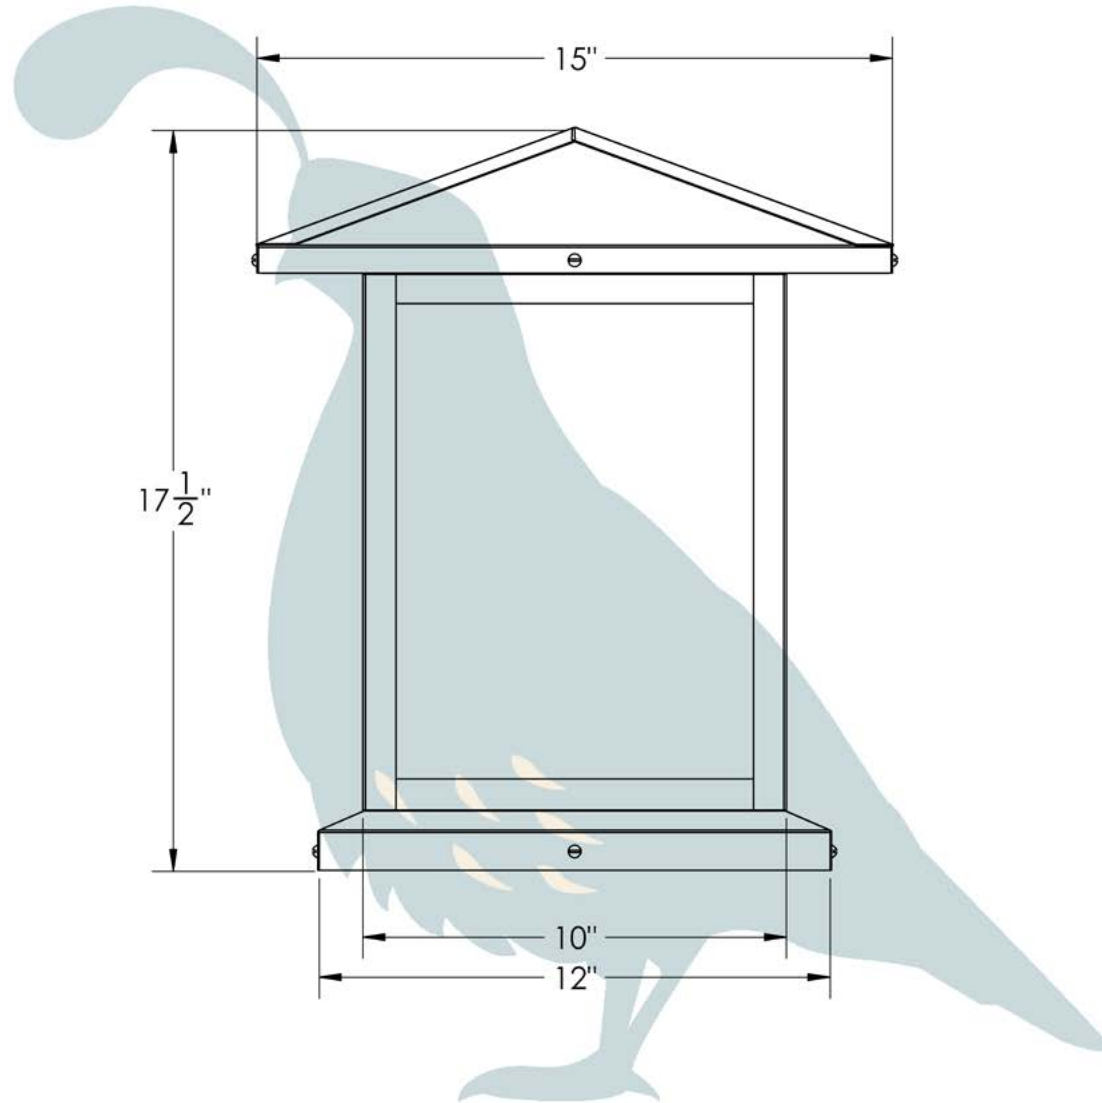

THE UNION TOWNSHIP SERIES
Column Mount Lantern

LARGE

Large

PRODUCT No.	4104-6	LAMP BASE	Medium Base (E26)
TITLE	Union Township	MAX WATTAGE	100W
UL RATING	Wet	VOLTAGE	12V or 120V

PROPRIETARY AND CONFIDENTIAL
 The information contained in this drawing is the sole property of Old California. Any reproduction in part or as a whole without written permission from Old California is prohibited.

DIMENSIONS

Roof Width	15"
Body Width	10"
Height	17 1/2"
Mounting Plate	12"

ELECTRICAL SPECS

UL Rating	Wet
Voltage	12V or 120V
Socket Type	Medium Base - E26
Number of Light Bulbs	1
Max Wattage per Bulb	100W
LED Bulb	Supplied

ADDITIONAL INFORMATION

Manufacturer	Old California
Mounting Location	Exterior Only
Material	Brass
Multiple Overlay Options	Yes

OVERLAYS AVAILABLE IN THIS SERIES

Union Township

Glass Only

MOUNTING INSTRUCTIONS • Column Light Version One