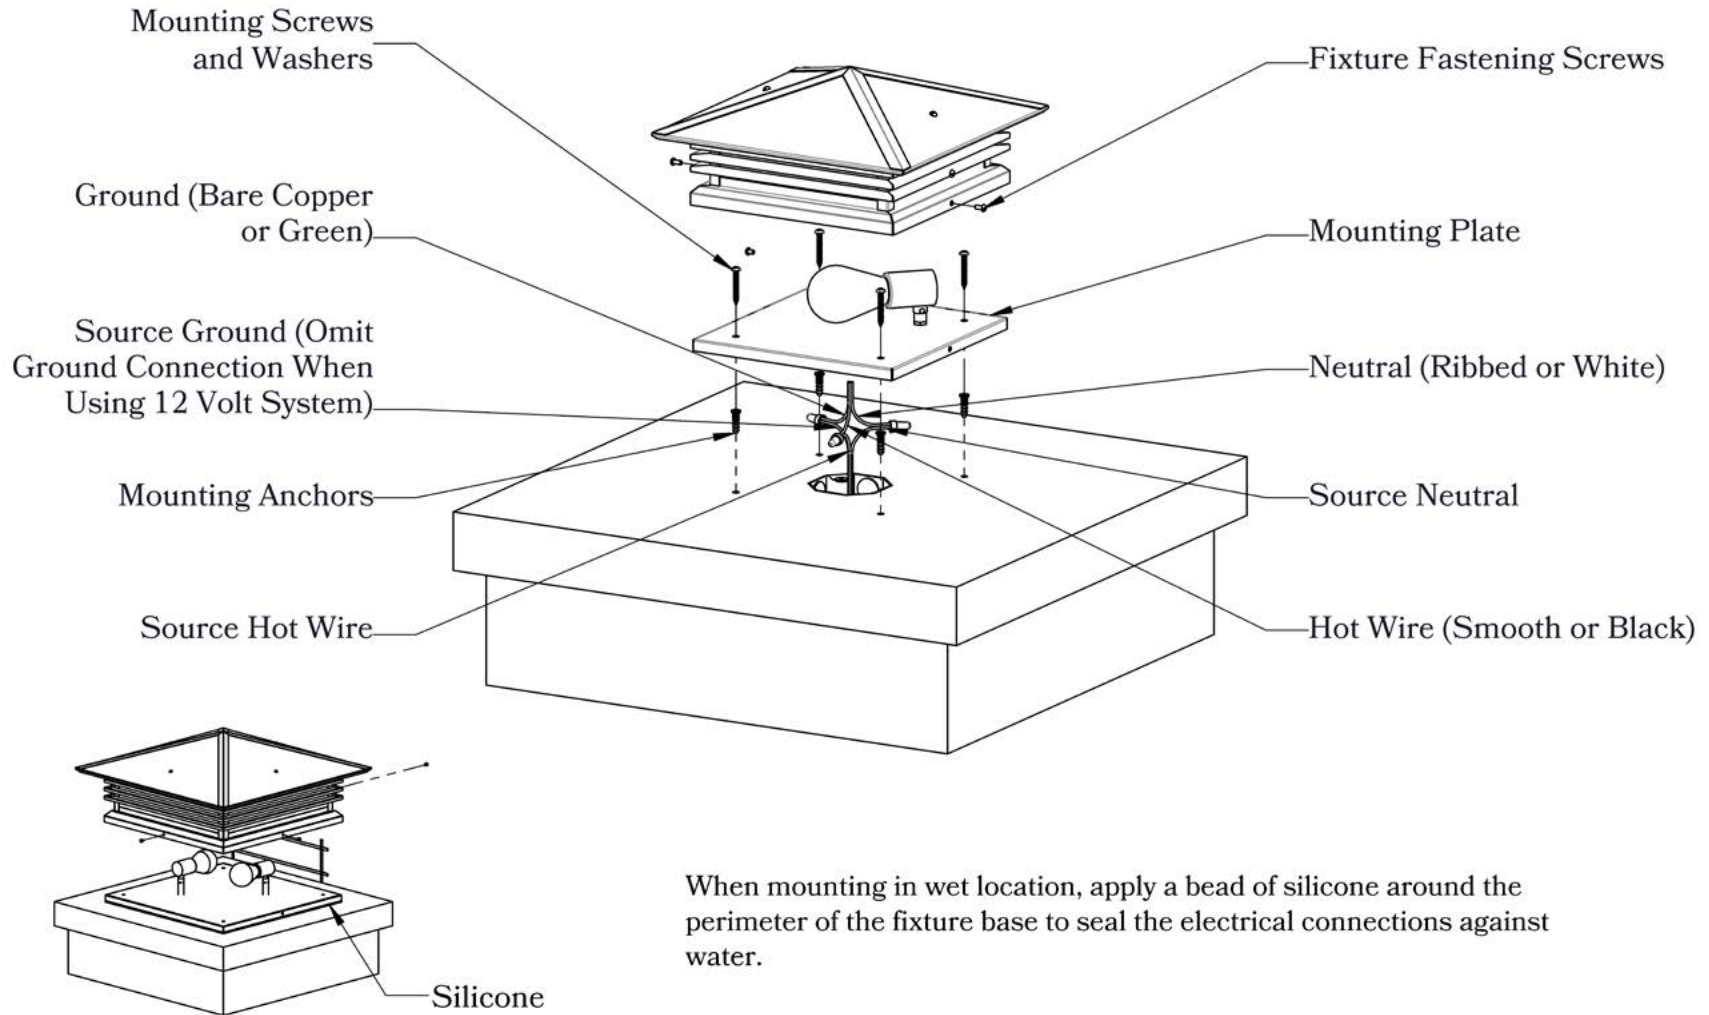

DIMENSIONS

Roof Width	15"
Body Width	10"
Height	17 1/2"
Mounting Plate	12"

ELECTRICAL SPECS

UL Rating	Wet
Voltage	12V or 120V
Socket Type	Medium Base - E26
Number of Light Bulbs	1
Max Wattage per Bulb	100W
LED Bulb	Supplied

ADDITIONAL INFORMATION

Manufacturer	Old California
Mounting Location	Exterior Only
Material	Brass
Multiple Overlay Options	Yes

OVERLAYS AVAILABLE IN THIS SERIES

Union Township

Glass Only

MOUNTING INSTRUCTIONS • Column Light Version One

CAUTION—DISCONNECT POWER

Always shut off power when installing or repairing this (or any other) electrical appliance. Failure to do so may result in severe injury or death. This product must be installed in accordance with applicable installation codes by a person familiar with the construction and operation of the product, and the hazards involved.