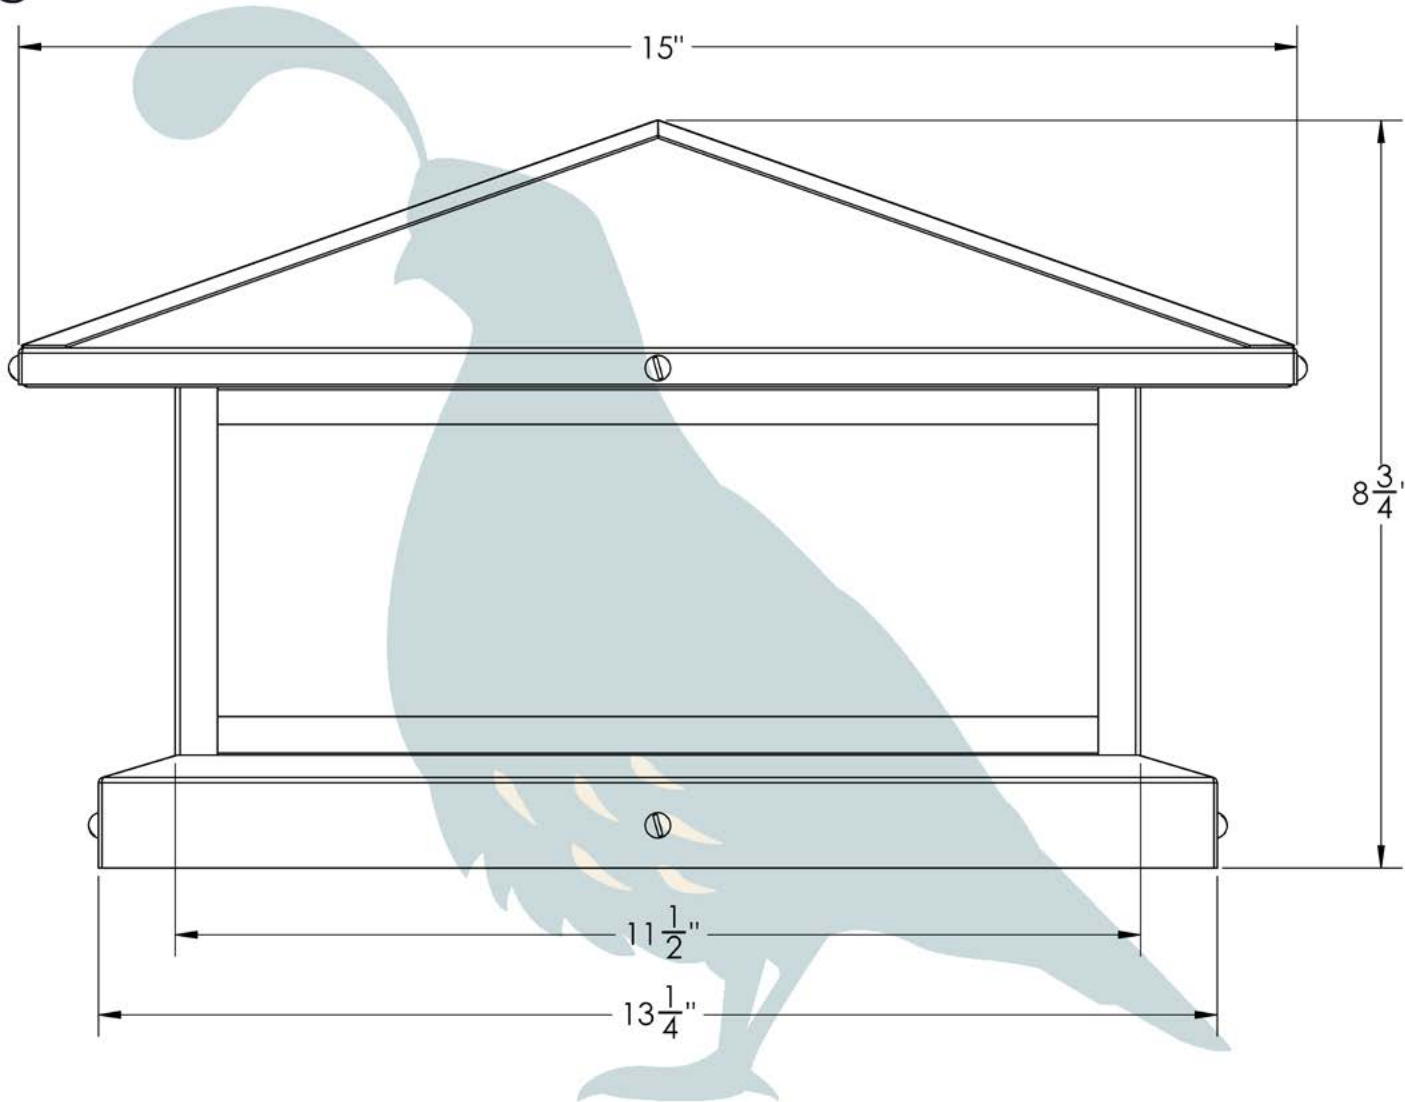

THE UNION TOWNSHIP SERIES
**Shallow Column
Mount Lantern**
LARGE

OLD CALIFORNIA
FINE LIGHTING &
HOME GOODS

Large

DIMENSIONS

Roof Width	15"
Body Width	11 1/2"
Height	8 3/4"
Mounting Plate	13 1/4"

ELECTRICAL SPECS

UL Rating	Wet
Voltage	12V or 120V
Socket Type	Medium Base - E26
Number of Light Bulbs	1
Max Wattage per Bulb	60W
LED Bulb	Supplied

ADDITIONAL INFORMATION

Manufacturer	Old California
Mounting Location	Exterior Only
Material	Brass
Multiple Overlay Options	Yes

MOUNTING INSTRUCTIONS • Column Light Version One

When mounting in wet location, apply a bead of silicone around the perimeter of the fixture base to seal the electrical connections against water.

CAUTION—DISCONNECT POWER