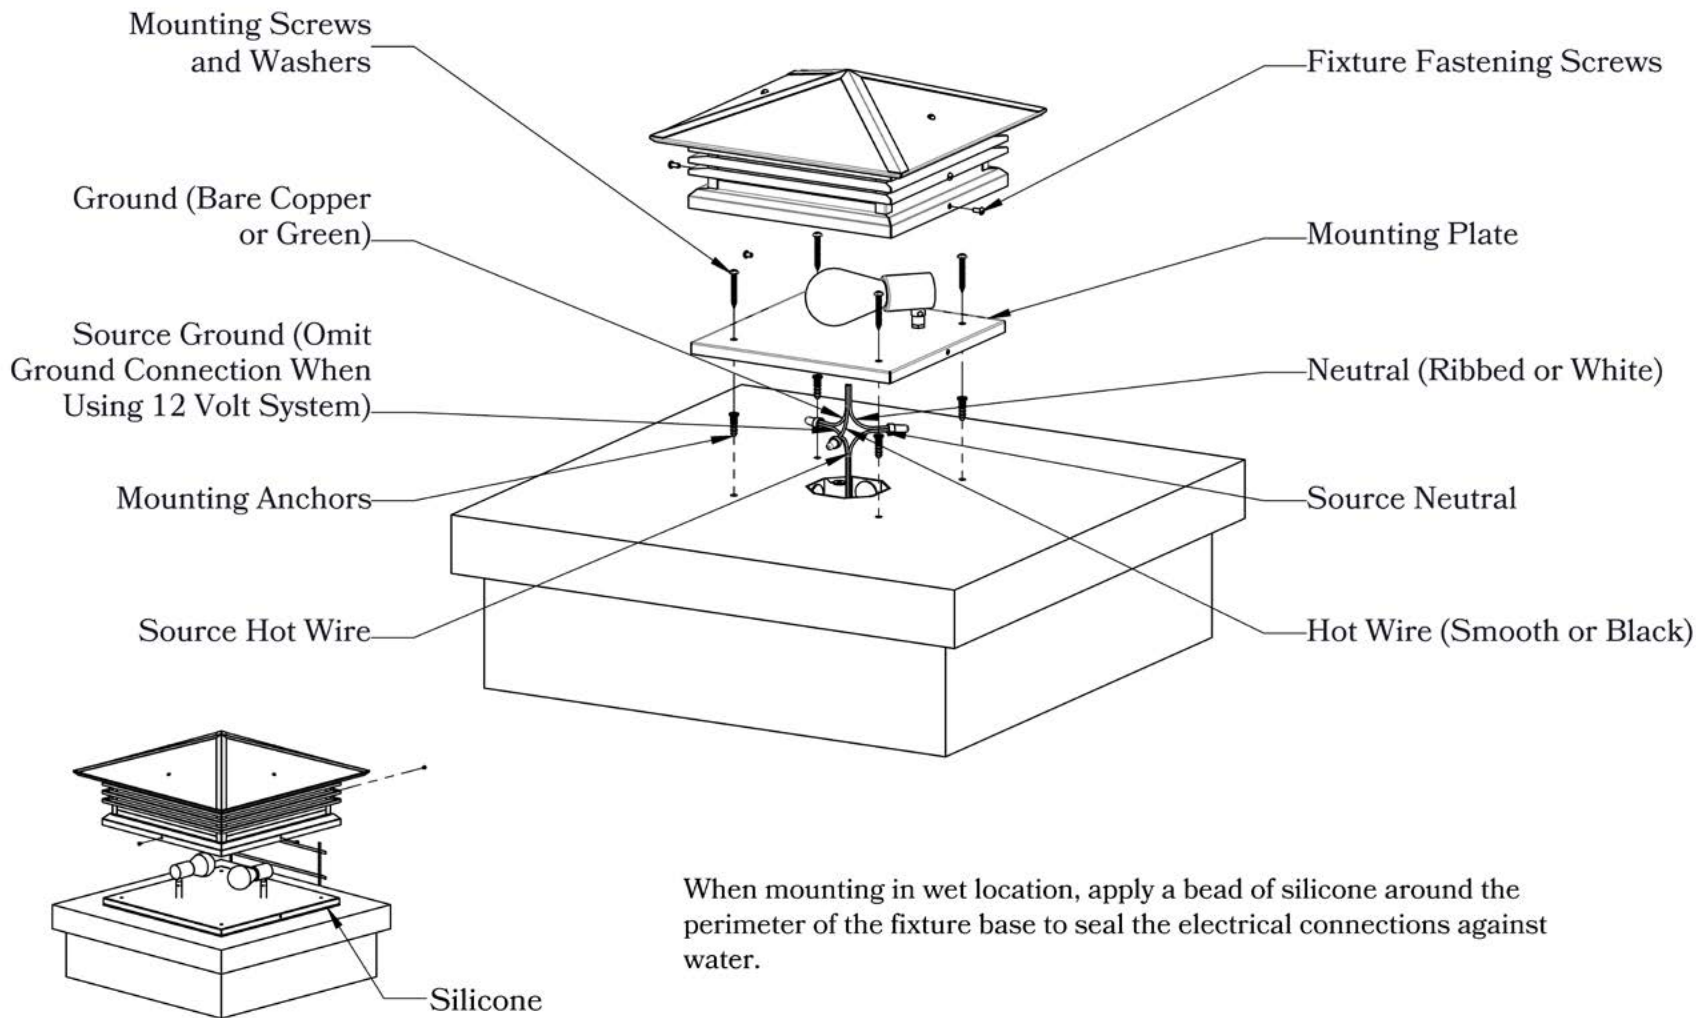

THE UNION TOWNSHIP SERIES
**Shallow Column
Mount Lantern**
LARGE

OLD CALIFORNIA
FINE LIGHTING &
HOME GOODS

Large

DIMENSIONS

Roof Width	15"
Body Width	11 1/2"
Height	8 3/4"
Mounting Plate	13 1/4"

ELECTRICAL SPECS

UL Rating	Wet
Voltage	12V or 120V
Socket Type	Medium Base - E26
Number of Light Bulbs	1
Max Wattage per Bulb	60W
LED Bulb	Supplied

ADDITIONAL INFORMATION

Manufacturer	Old California
Mounting Location	Exterior Only
Material	Brass
Multiple Overlay Options	Yes

MOUNTING INSTRUCTIONS • Column Light Version One

When mounting in wet location, apply a bead of silicone around the perimeter of the fixture base to seal the electrical connections against water.

CAUTION—DISCONNECT POWER