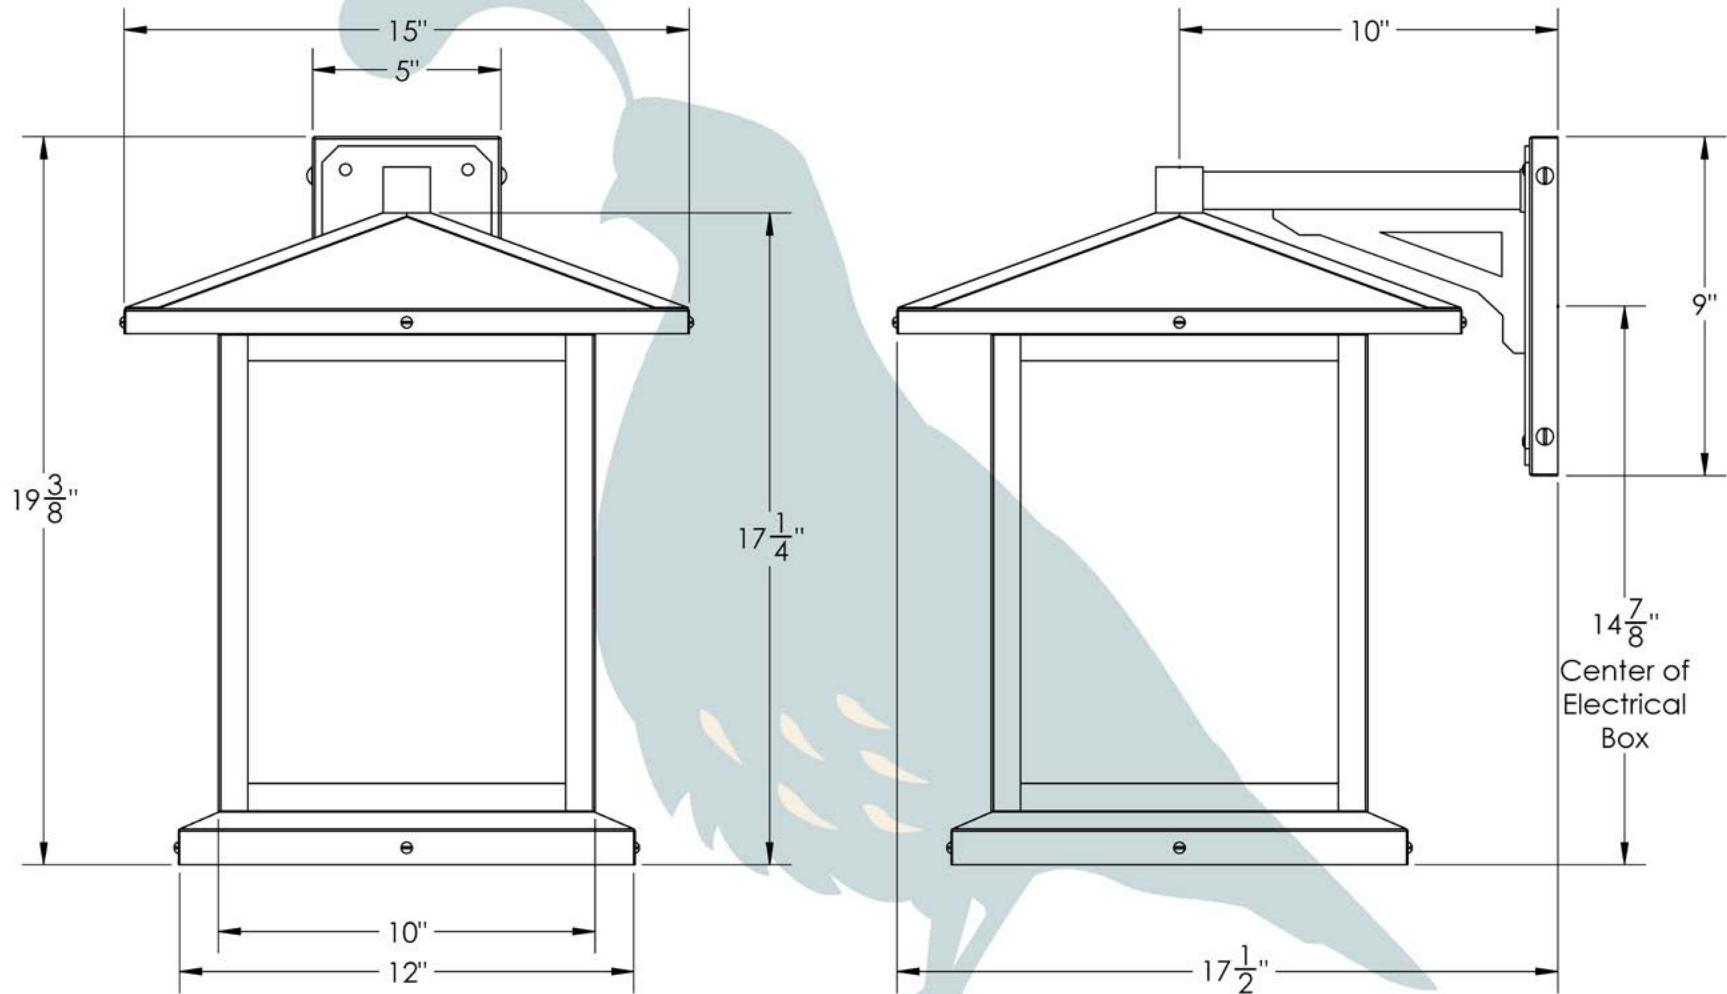

THE UNION TOWNSHIP SERIES

Sconce

LARGE

OLD CALIFORNIA
FINE LIGHTING &
HOME GOODS

Large

975 N ENTERPRISE ST • ORANGE, CA 92867

PRODUCT No.	4104-8	LAMP BASE	Medium Base (E26)
TITLE	Union Township	MAX WATTAGE	100W
UL RATING	Wet	VOLTAGE	120V

DIMENSIONS

Roof Width	15"
Body Width	10"
Lantern Height	17 1/4"
Height	19 3/8"
Projection	17 1/2"
Mounting Plate	5" x 9"

ELECTRICAL SPECS

UL Rating	Wet
Voltage	120V
Socket Type	Medium Base - E26
Number of Light Bulbs	1
Max Wattage per Bulb	100W
LED Bulb	Supplied
Dimmable	Yes

ADDITIONAL INFORMATION

Manufacturer	Old California
Mounting Location	Interior and Exterior
Material	Brass
Multiple Overlay Options	Yes
Bottom Glass Panels	Included

OVERLAYS AVAILABLE IN THIS SERIES

Union Township