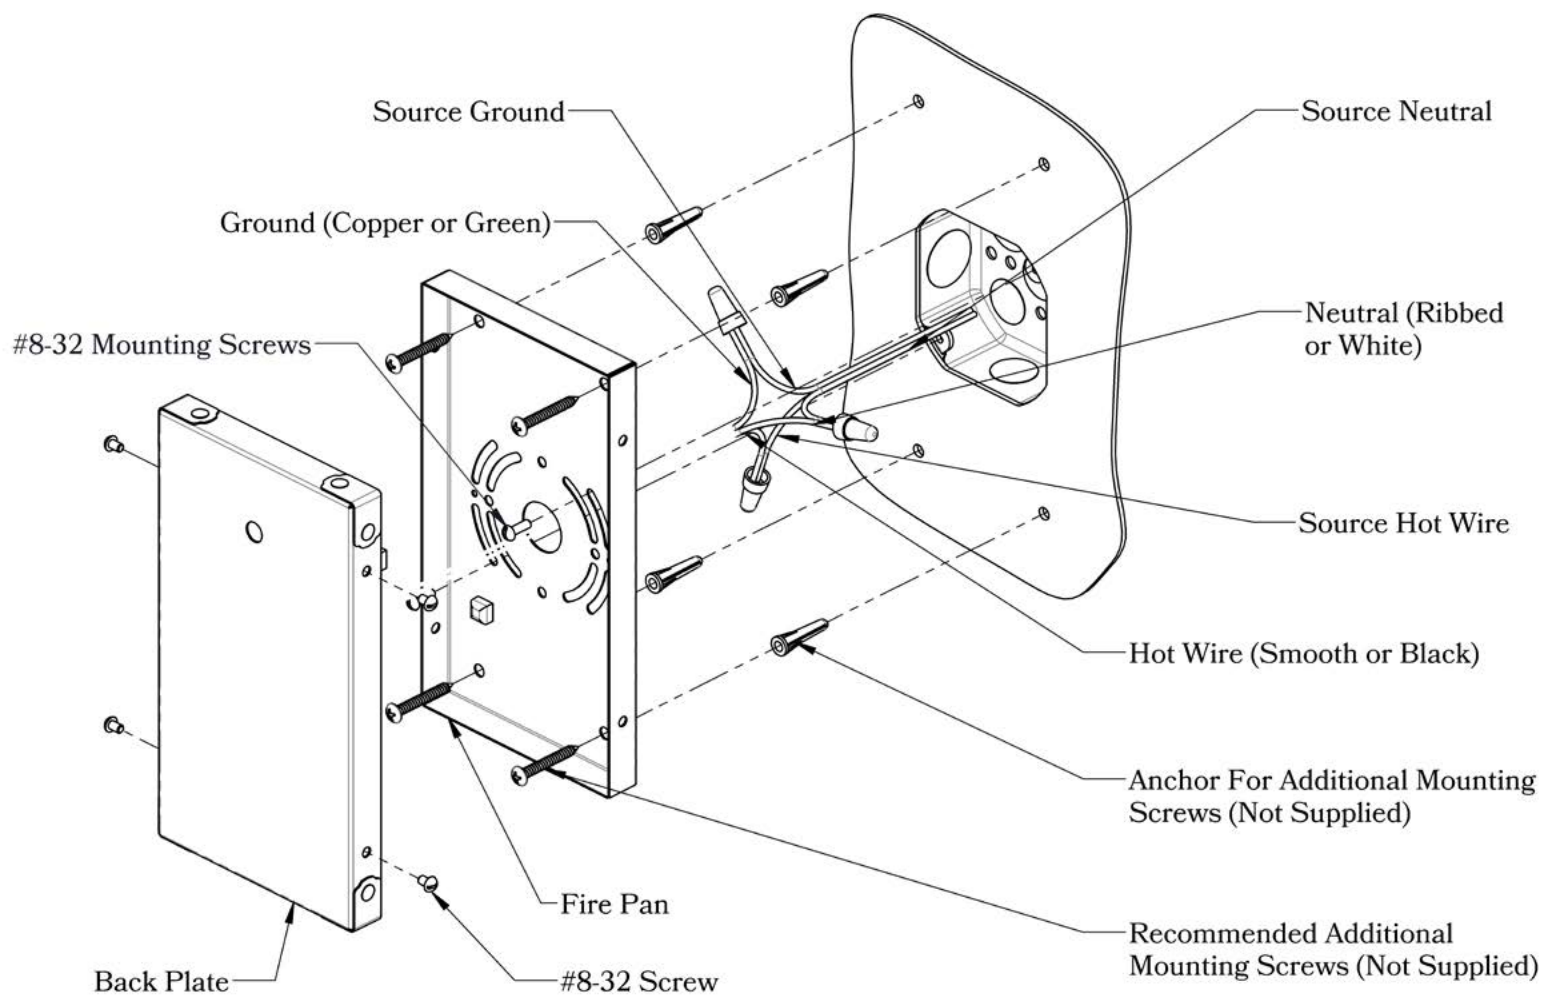

DIMENSIONS

Roof Width	15"
Body Width	10"
Lantern Height	17 1/4"
Height	19 3/8"
Projection	17 1/2"
Mounting Plate	5" x 9"

ELECTRICAL SPECS

UL Rating	Wet
Voltage	120V
Socket Type	Medium Base - E26
Number of Light Bulbs	1
Max Wattage per Bulb	100W
LED Bulb	Supplied
Dimmable	Yes

ADDITIONAL INFORMATION

Manufacturer	Old California
Mounting Location	Interior and Exterior
Material	Brass
Multiple Overlay Options	Yes
Bottom Glass Panels	Included

OVERLAYS AVAILABLE IN THIS SERIES

Union Township

Glass Only

MOUNTING INSTRUCTIONS • Wall Mount With Fire Pan**CAUTION—DISCONNECT POWER**

Always shut off power when installing or repairing this (or any other) electrical appliance. Failure to do so may result in severe injury or death. This product must be installed in accordance with applicable installation codes by a person familiar with the construction and operation of the product, and the hazards involved.