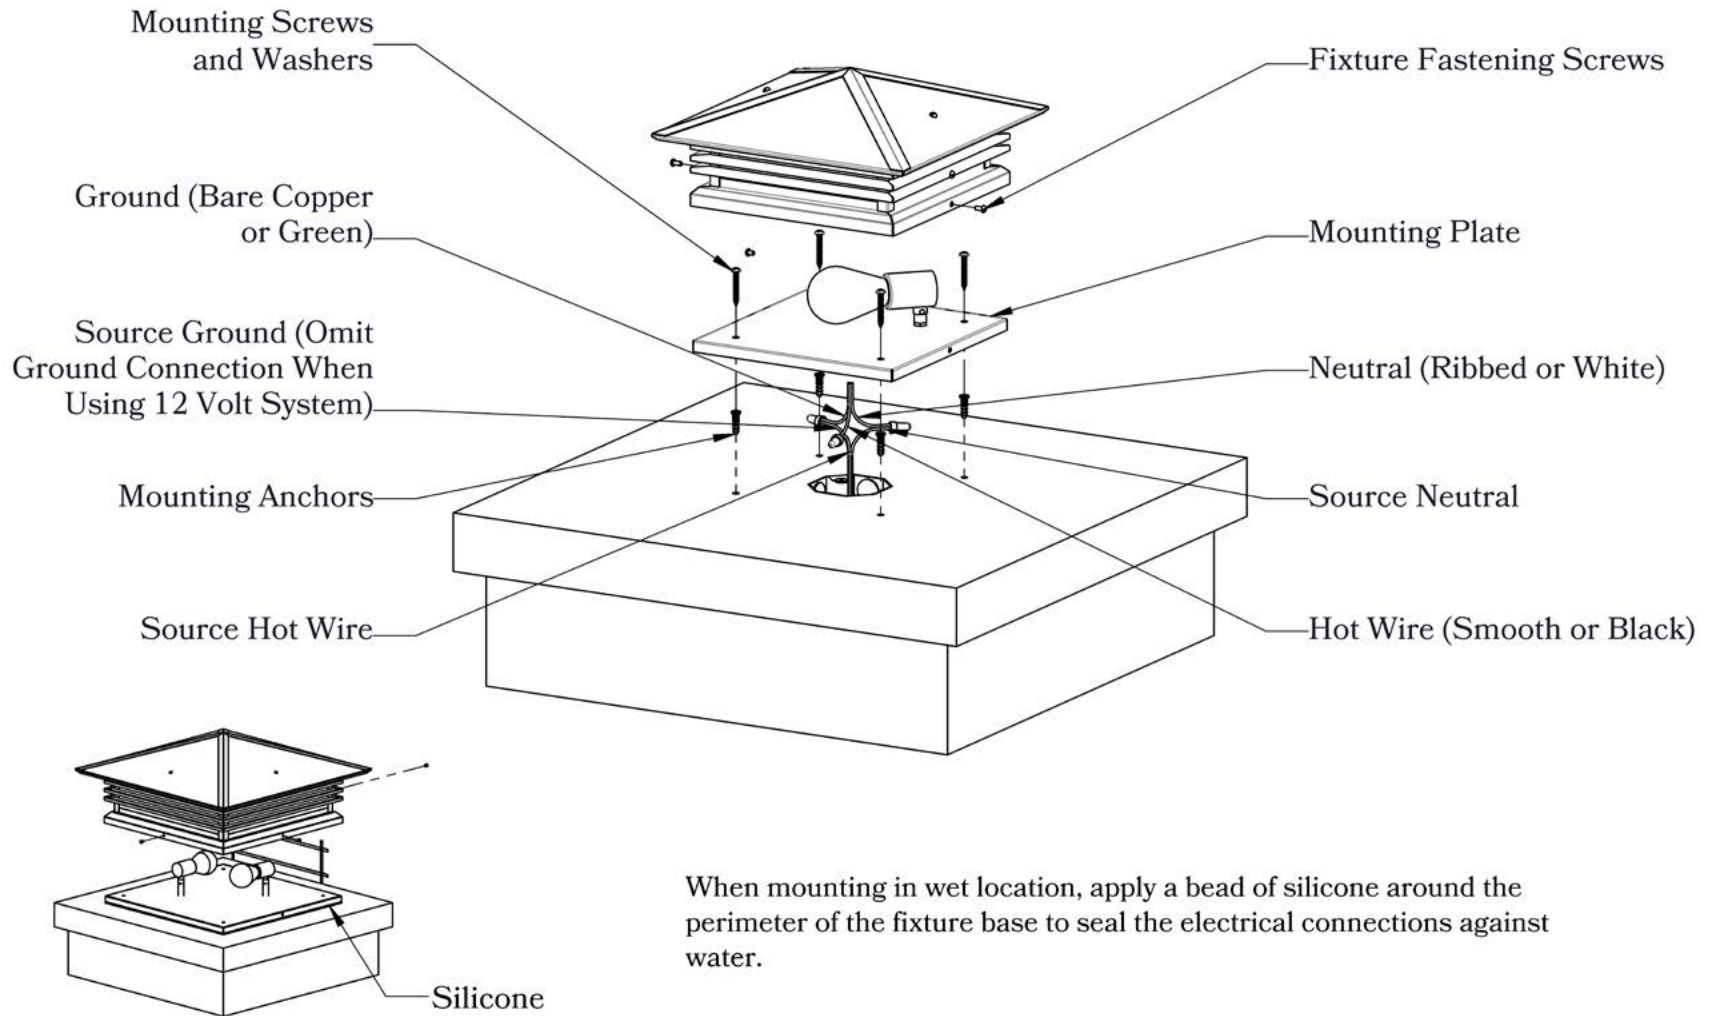

DIMENSIONS

Roof Width	18"
Body Width	12"
Height	20 7/8"
Mounting Plate	14 1/2"

ELECTRICAL SPECS

UL Rating	Wet
Voltage	12V or 120V
Socket Type	Medium Base - E26
Number of Light Bulbs	1
Max Wattage per Bulb	100W
LED Bulb	Supplied

ADDITIONAL INFORMATION

Manufacturer	Old California
Mounting Location	Exterior Only
Material	Brass
Multiple Overlay Options	Yes

OVERLAYS AVAILABLE IN THIS SERIES

Union Township

Glass Only

MOUNTING INSTRUCTIONS • Column Light Version One

When mounting in wet location, apply a bead of silicone around the perimeter of the fixture base to seal the electrical connections against water.

CAUTION—DISCONNECT POWER

Always shut off power when installing or repairing this (or any other) electrical appliance. Failure to do so may result in severe injury or death. This product must be installed in accordance with applicable installation codes by a person familiar with the construction and operation of the product, and the hazards involved.