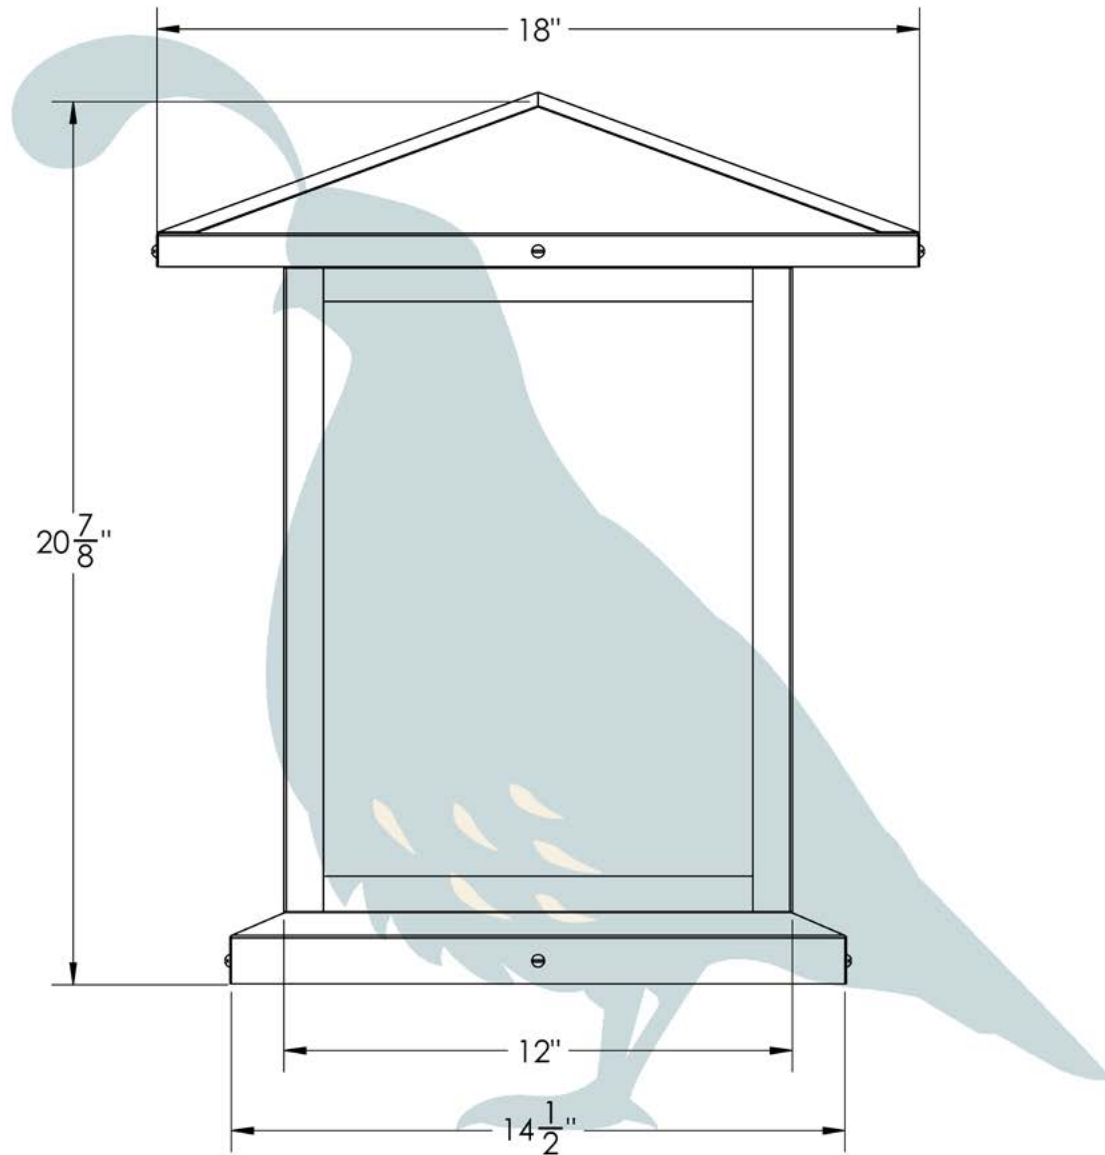

THE UNION TOWNSHIP SERIES
Column Mount Lantern

EXTRA LARGE

X Large

OLD CALIFORNIA
 975 N ENTERPRISE ST • ORANGE, CA 92867

PRODUCT No.	4105-6	LAMP BASE	Medium Base (E26)
TITLE	Union Township	MAX WATTAGE	100W
UL RATING	Wet	VOLTAGE	12V or 120V

DIMENSIONS

Roof Width	18"
Body Width	12"
Height	20 7/8"
Mounting Plate	14 1/2"

ELECTRICAL SPECS

UL Rating	Wet
Voltage	12V or 120V
Socket Type	Medium Base - E26
Number of Light Bulbs	1
Max Wattage per Bulb	100W
LED Bulb	Supplied

ADDITIONAL INFORMATION

Manufacturer	Old California
Mounting Location	Exterior Only
Material	Brass
Multiple Overlay Options	Yes

OVERLAYS AVAILABLE IN THIS SERIES

Union Township

Glass Only

MOUNTING INSTRUCTIONS • Column Light Version One