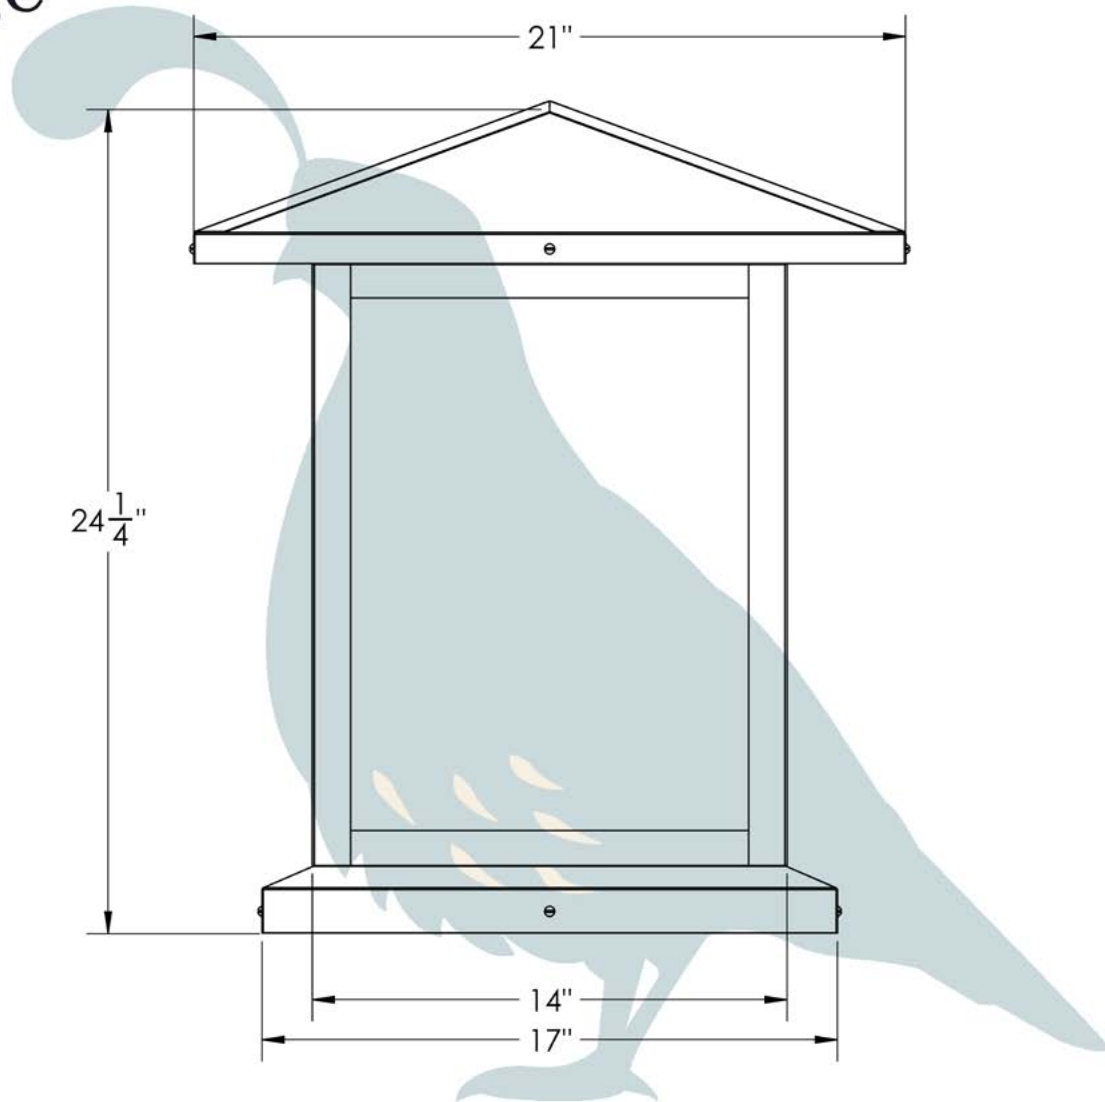

THE UNION TOWNSHIP SERIES
Column Mount Lantern

2XL

2X Large

DIMENSIONS

Roof Width	21"
Body Width	14"
Height	24 1/4"
Mounting Plate	17"

ELECTRICAL SPECS

UL Rating	Wet
Voltage	12V or 120V
Socket Type	Medium Base - E26
Number of Light Bulbs	1
Max Wattage per Bulb	100W
LED Bulb	Supplied

ADDITIONAL INFORMATION

Manufacturer	Old California
Mounting Location	Exterior Only
Material	Brass
Multiple Overlay Options	Yes

OVERLAYS AVAILABLE IN THIS SERIES

Union Township

Glass Only

MOUNTING INSTRUCTIONS • Column Light Version One