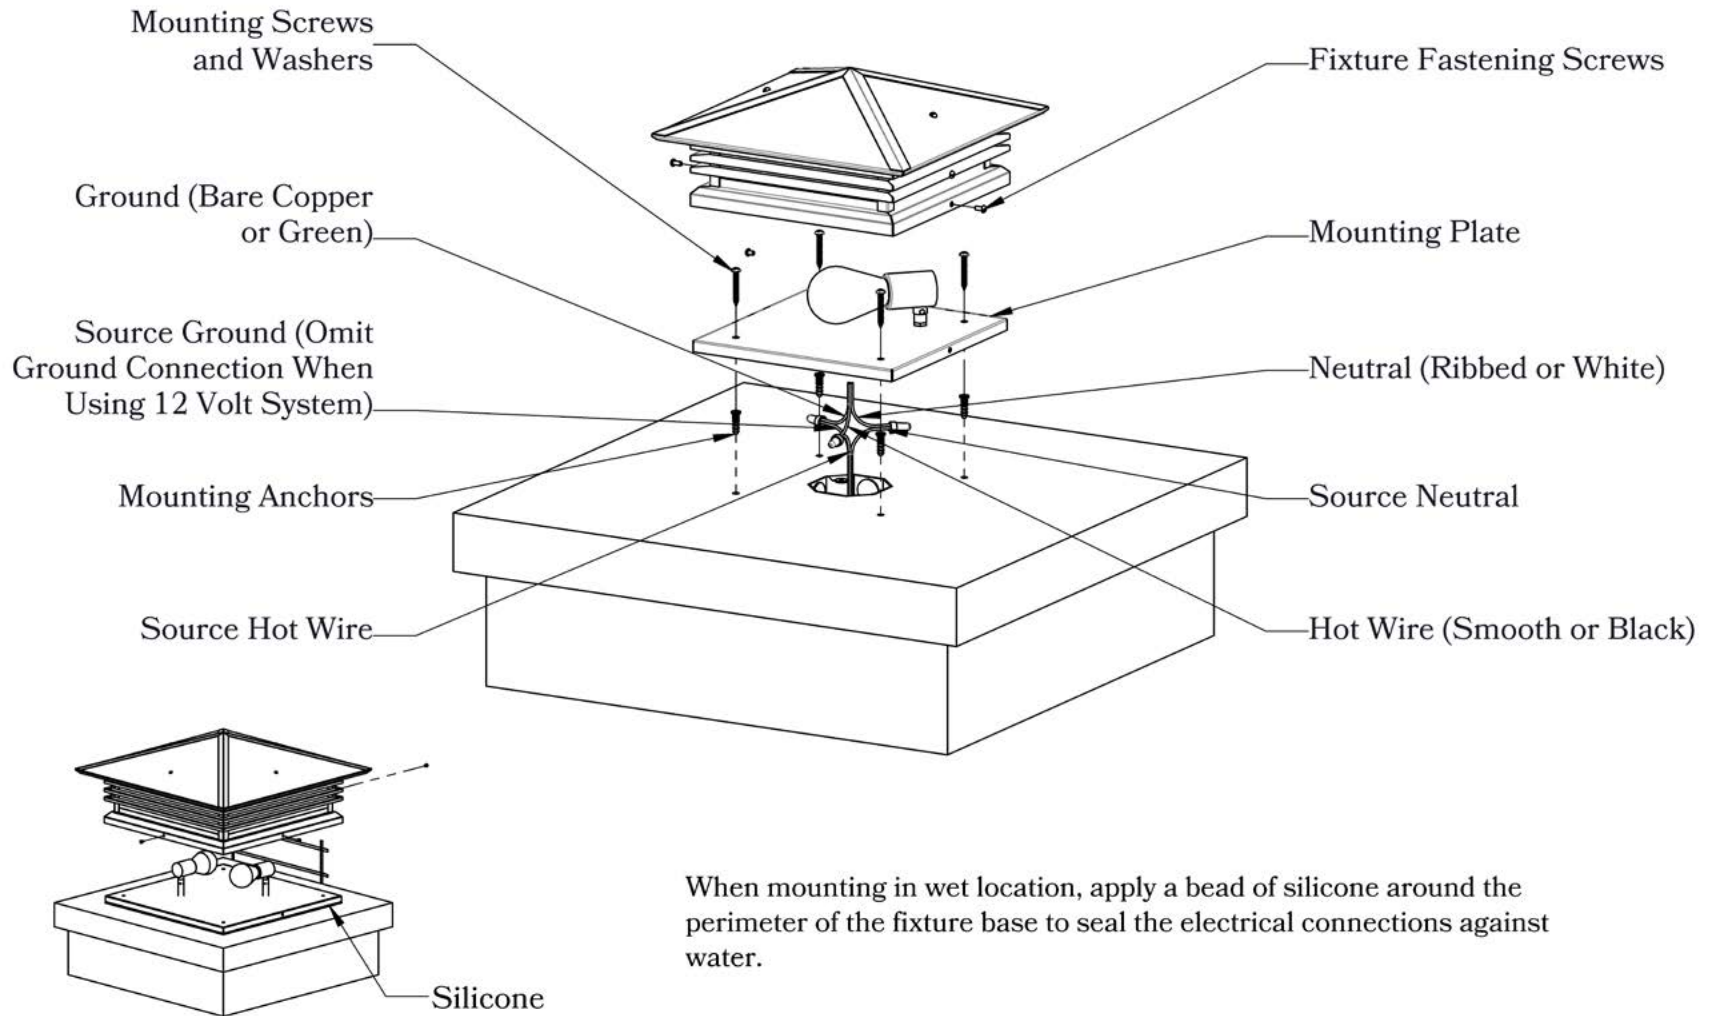

THE UNION TOWNSHIP SERIES
Column Mount Lantern

2XL

2X Large

DIMENSIONS

Roof Width	21"
Body Width	14"
Height	24 1/4"
Mounting Plate	17"

ELECTRICAL SPECS

UL Rating	Wet
Voltage	12V or 120V
Socket Type	Medium Base - E26
Number of Light Bulbs	1
Max Wattage per Bulb	100W
LED Bulb	Supplied

ADDITIONAL INFORMATION

Manufacturer	Old California
Mounting Location	Exterior Only
Material	Brass
Multiple Overlay Options	Yes

OVERLAYS AVAILABLE IN THIS SERIES

Union Township

Glass Only

MOUNTING INSTRUCTIONS • Column Light Version One

When mounting in wet location, apply a bead of silicone around the perimeter of the fixture base to seal the electrical connections against water.

CAUTION—DISCONNECT POWER

Always shut off power when installing or repairing this (or any other) electrical appliance. Failure to do so may result in severe injury or death. This product must be installed in accordance with applicable installation codes by a person familiar with the construction and operation of the product, and the hazards involved.