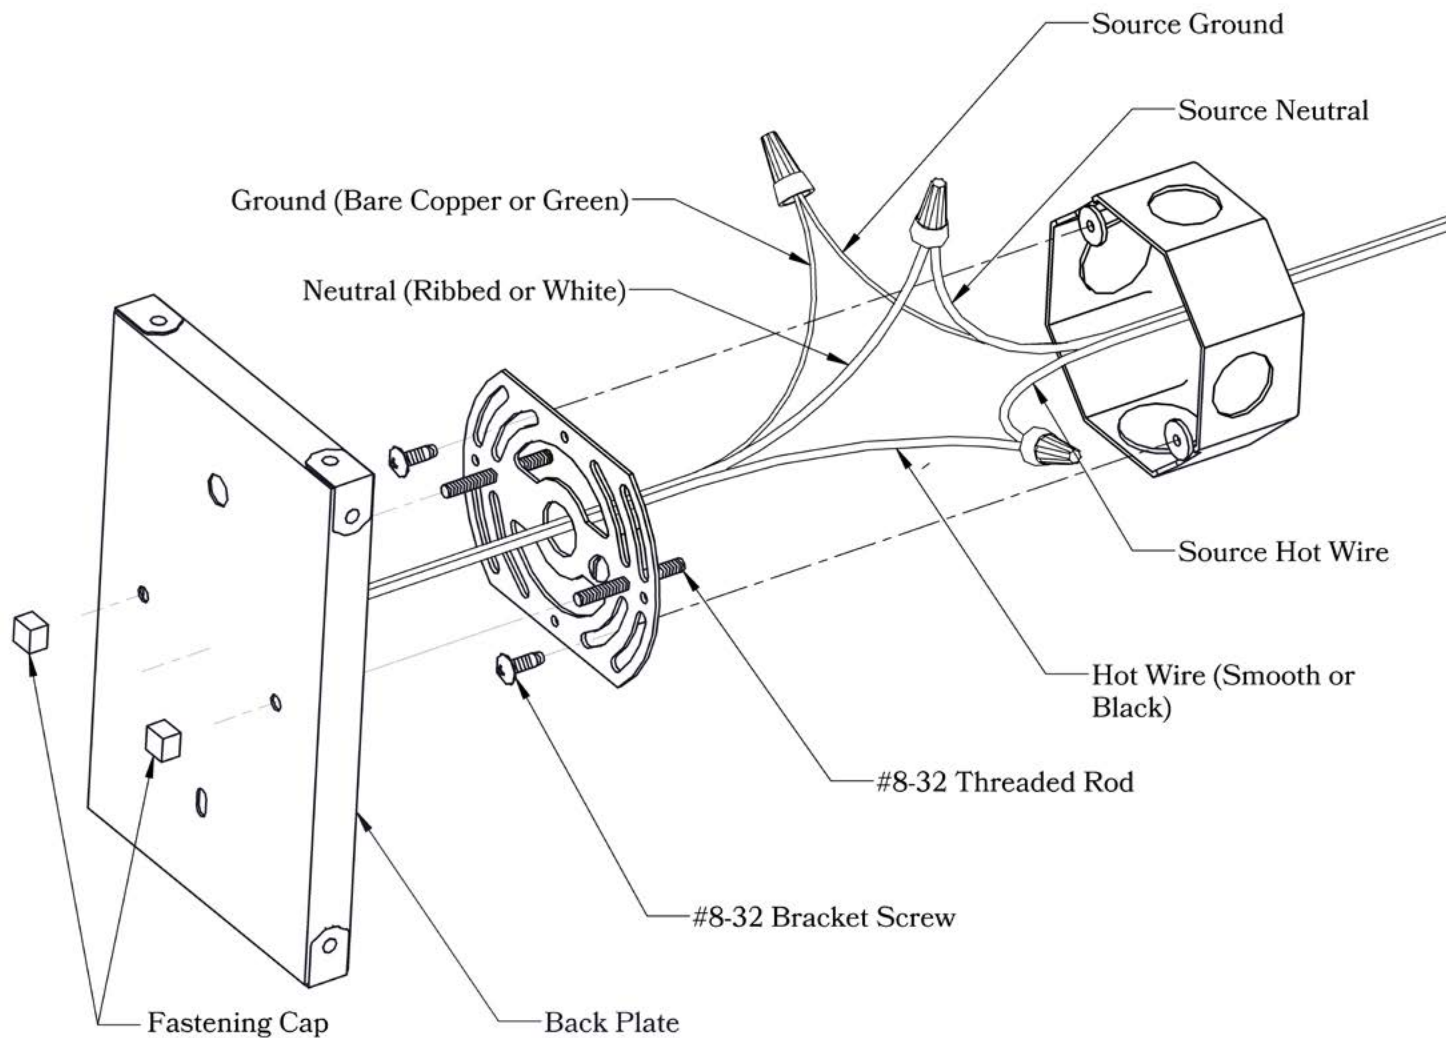

## DIMENSIONS

Roof Width	6 1/2"
Body Width	4 3/4"
Lantern Height	6 1/2"
Height	11 1/4"
Projection	9 1/4"
Mounting Plate	10" x 7"

## ADDITIONAL INFORMATION

Manufacturer	Old California
Mounting Location	Interior
Material	Brass, Quarter-Sawn White Oak
Multiple Overlay Options	No
Bottom Glass Panels	Not Available

**MOUNTING INSTRUCTIONS • Wall Mount With Caps****CAUTION—DISCONNECT POWER**