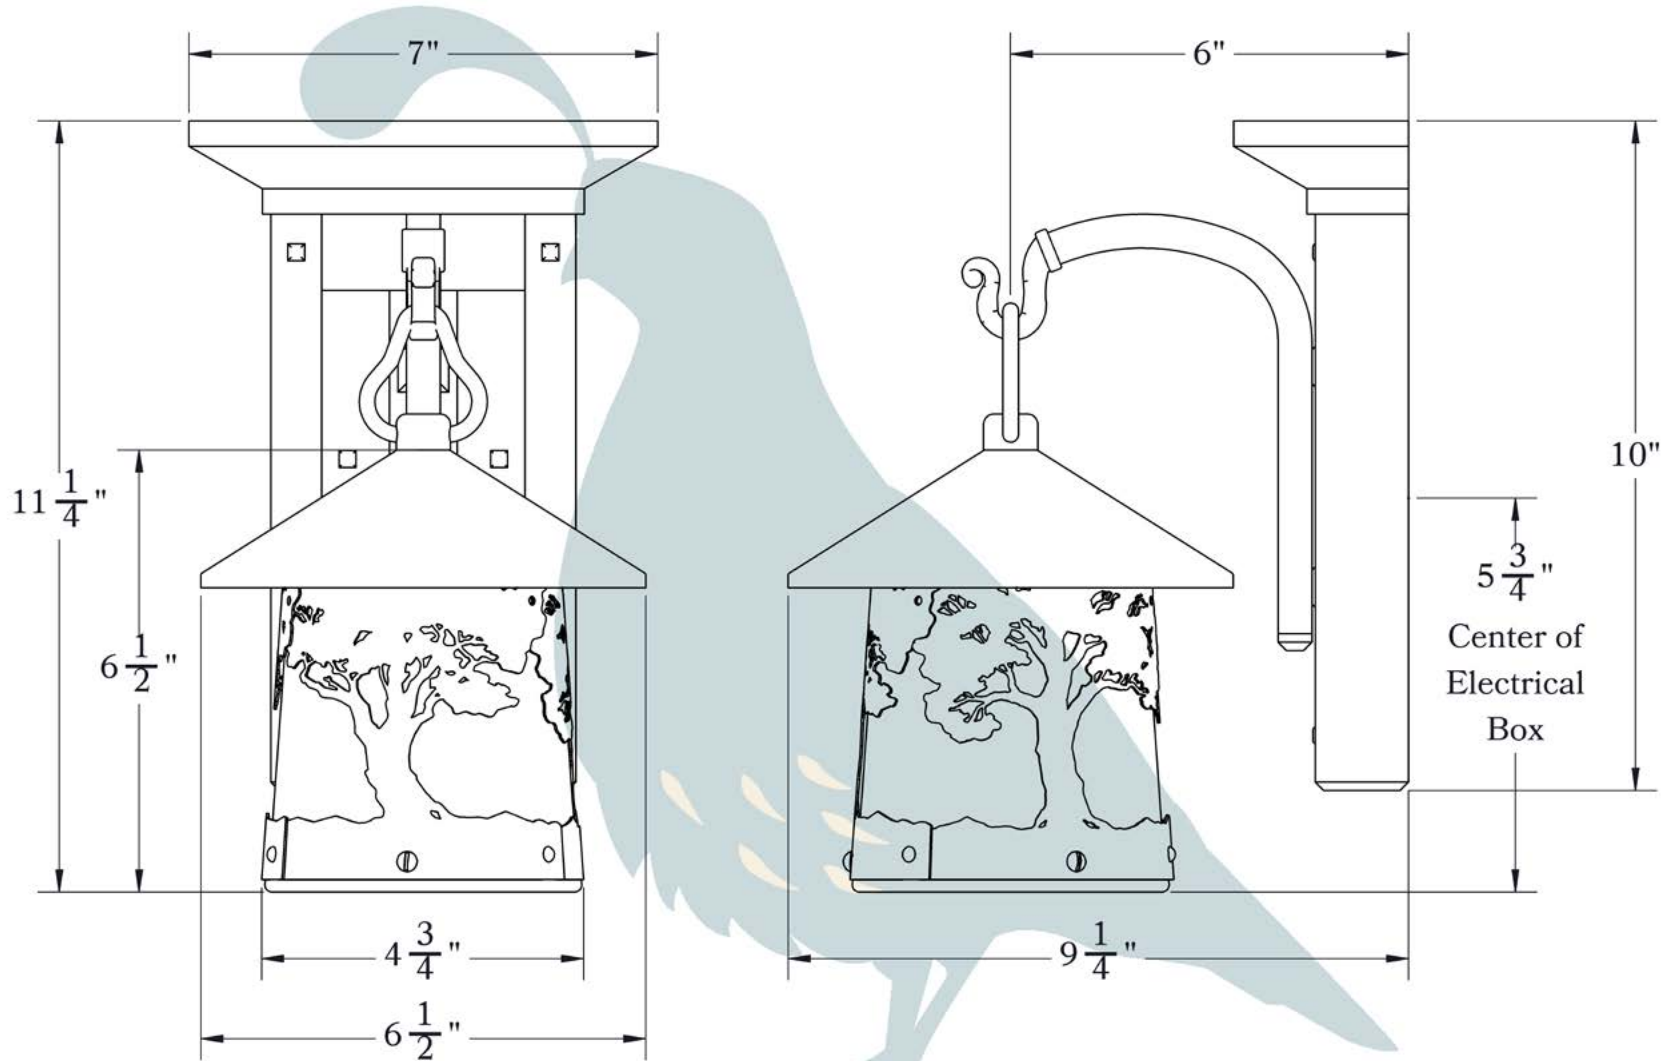

THE HUNTINGTON SERIES  
**Sconce with  
Short Wood Plate**

**OLD  
CALIFORNIA**  
FINE LIGHTING &  
HOME GOODS

975 N ENTERPRISE ST • ORANGE, CA 92867

PRODUCT No. | 412-13  
 TITLE | Huntington  
 UL RATING | Dry

LAMP BASE | Medium Base (E26)  
 WATTAGE | 60W  
 VOLTAGE | 120V

**PROPRIETARY AND CONFIDENTIAL**  
 The information contained in this drawing is the sole property of Old California. Any reproduction in part or as a whole without written permission from Old California is prohibited.

## DIMENSIONS

Roof Width	6 1/2"
Body Width	4 3/4"
Lantern Height	6 1/2"
Height	11 1/4"
Projection	9 1/4"
Mounting Plate	10" x 7"

## ADDITIONAL INFORMATION

Manufacturer	Old California
Mounting Location	Interior
Material	Brass, Quarter-Sawn White Oak
Multiple Overlay Options	No
Bottom Glass Panels	Not Available

**MOUNTING INSTRUCTIONS • Wall Mount With Caps****CAUTION—DISCONNECT POWER**