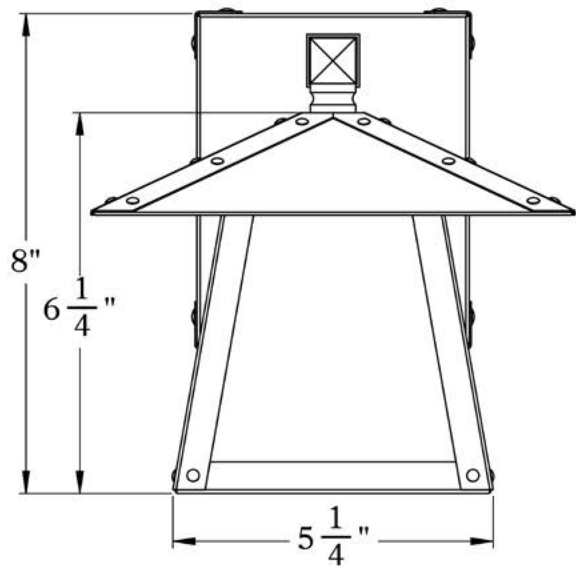

Small

FRONT VIEW