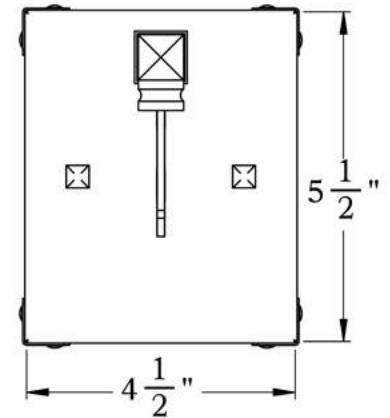

BACKPLATE VIEW

975 N ENTERPRISE ST • ORANGE, CA 92867

PRODUCT No. | 422-8
TITLE | Palisades
UL RATING | Wet

LAMP BASE | Medium Base (E26)
MAX WATTAGE | 60W
VOLTAGE | 120V

PROPRIETARY AND CONFIDENTIAL
The information contained in this drawing is the sole property of Old California. Any reproduction in part or as a whole without written permission from Old California is prohibited.