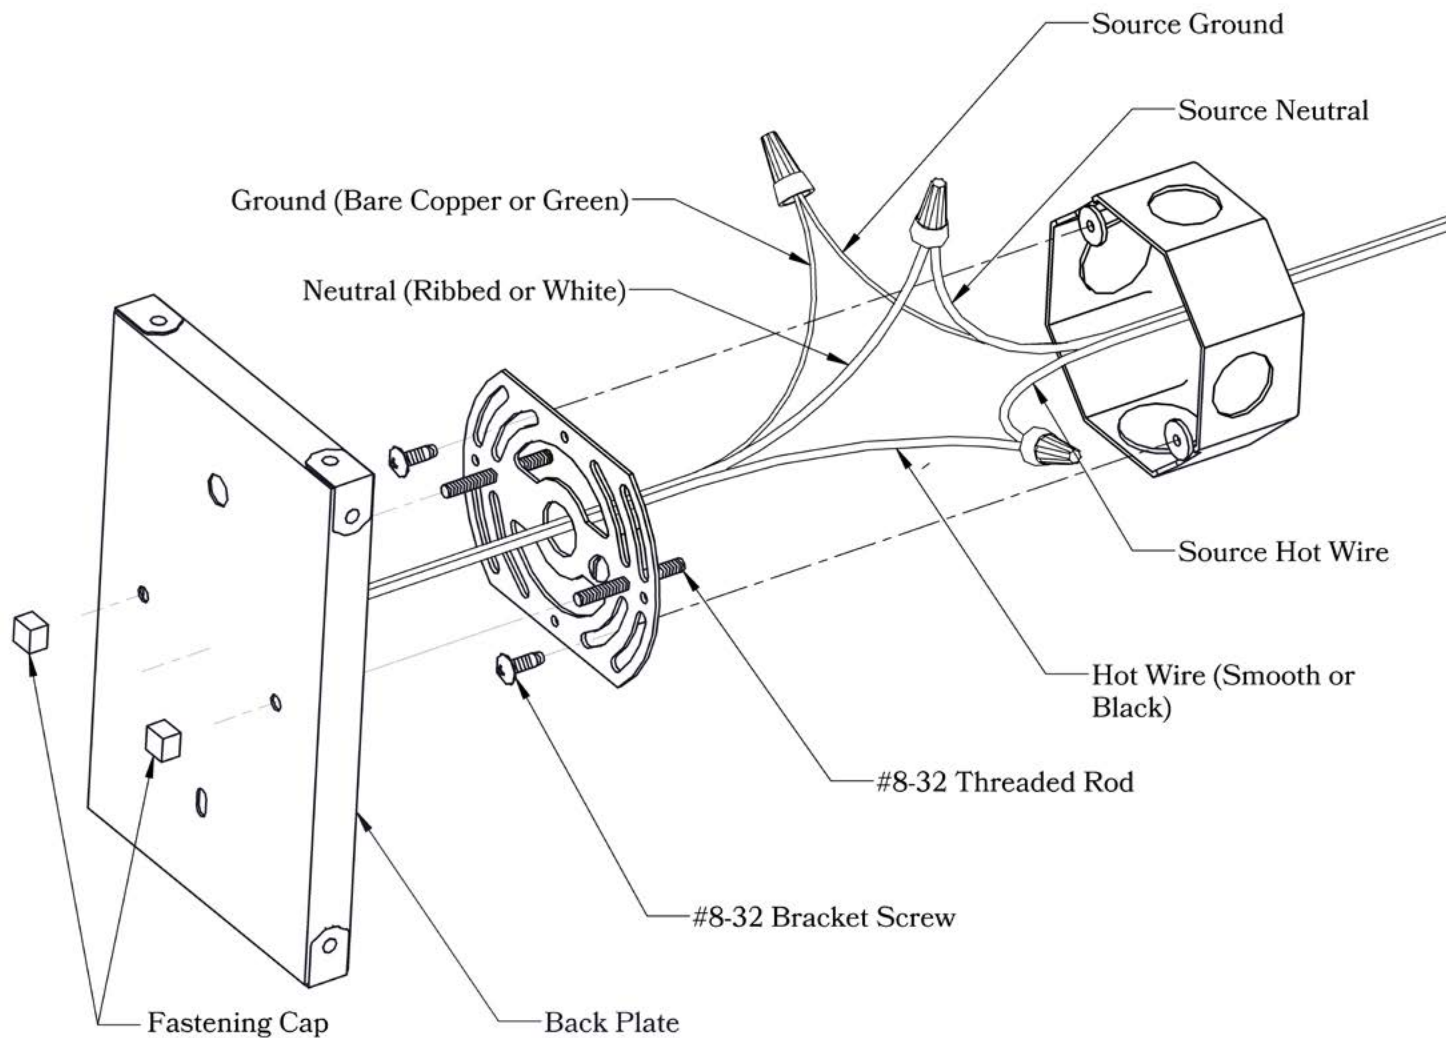

DIMENSIONS

Roof Width	8"
Body Width	5 1/4"
Lantern Height	6 1/4"
Height	8"
Projection	9 3/4"
Mounting Plate	4 1/2" x 5 1/2"

OVERLAYS AVAILABLE IN THIS SERIES

Arch

Arrow

Cloud Lift

ELECTRICAL SPECS

UL Rating	Wet
Voltage	120V
Socket Type	Medium Base - E26
Number of Light Bulbs	1
Max Wattage per Bulb	60W
LED Bulb	Supplied
Dimmable	Yes

Double T

Glass Only

ADDITIONAL INFORMATION

Manufacturer	Old California
Mounting Location	Interior and Exterior
Material	Brass
Multiple Overlay Options	Yes
Bottom Glass Panels	Not Included

MOUNTING INSTRUCTIONS • Wall Mount With Caps**CAUTION—DISCONNECT POWER**