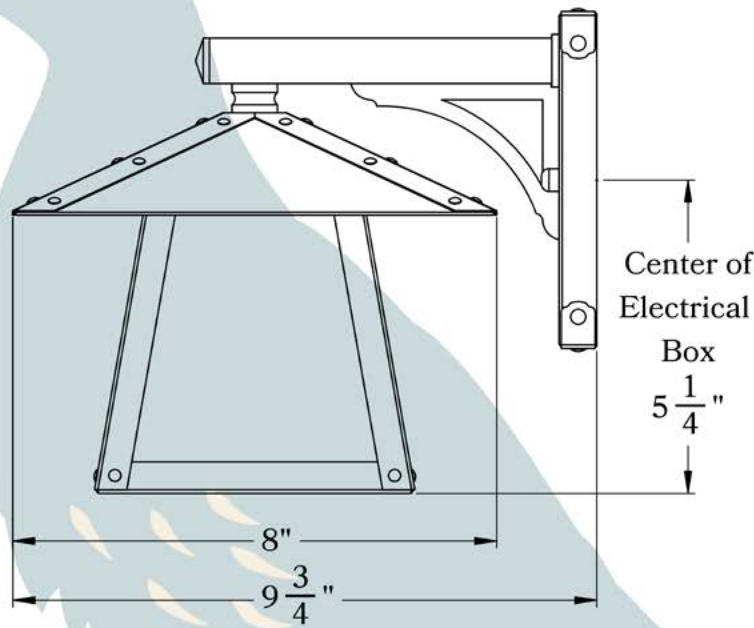

THE PALISADES SERIES
Straight Arm Sconce
SMALL

OLD CALIFORNIA
FINE LIGHTING &
HOME GOODS

Small

FRONT VIEW

SIDE VIEW

BACKPLATE VIEW

975 N ENTERPRISE ST • ORANGE, CA 92867

PRODUCT No. | 422-8
TITLE | Palisades
UL RATING | Wet

LAMP BASE | Medium Base (E26)
MAX WATTAGE | 60W
VOLTAGE | 120V

PROPRIETARY AND CONFIDENTIAL
The information contained in this drawing is the sole property of Old California. Any reproduction in part or as a whole without written permission from Old California is prohibited.

DIMENSIONS

Roof Width	8"
Body Width	5 1/4"
Lantern Height	6 1/4"
Height	8"
Projection	9 3/4"
Mounting Plate	4 1/2" x 5 1/2"

OVERLAYS AVAILABLE IN THIS SERIES

Arch

Arrow

Cloud Lift

ELECTRICAL SPECS

UL Rating	Wet
Voltage	120V
Socket Type	Medium Base - E26
Number of Light Bulbs	1
Max Wattage per Bulb	60W
LED Bulb	Supplied
Dimmable	Yes