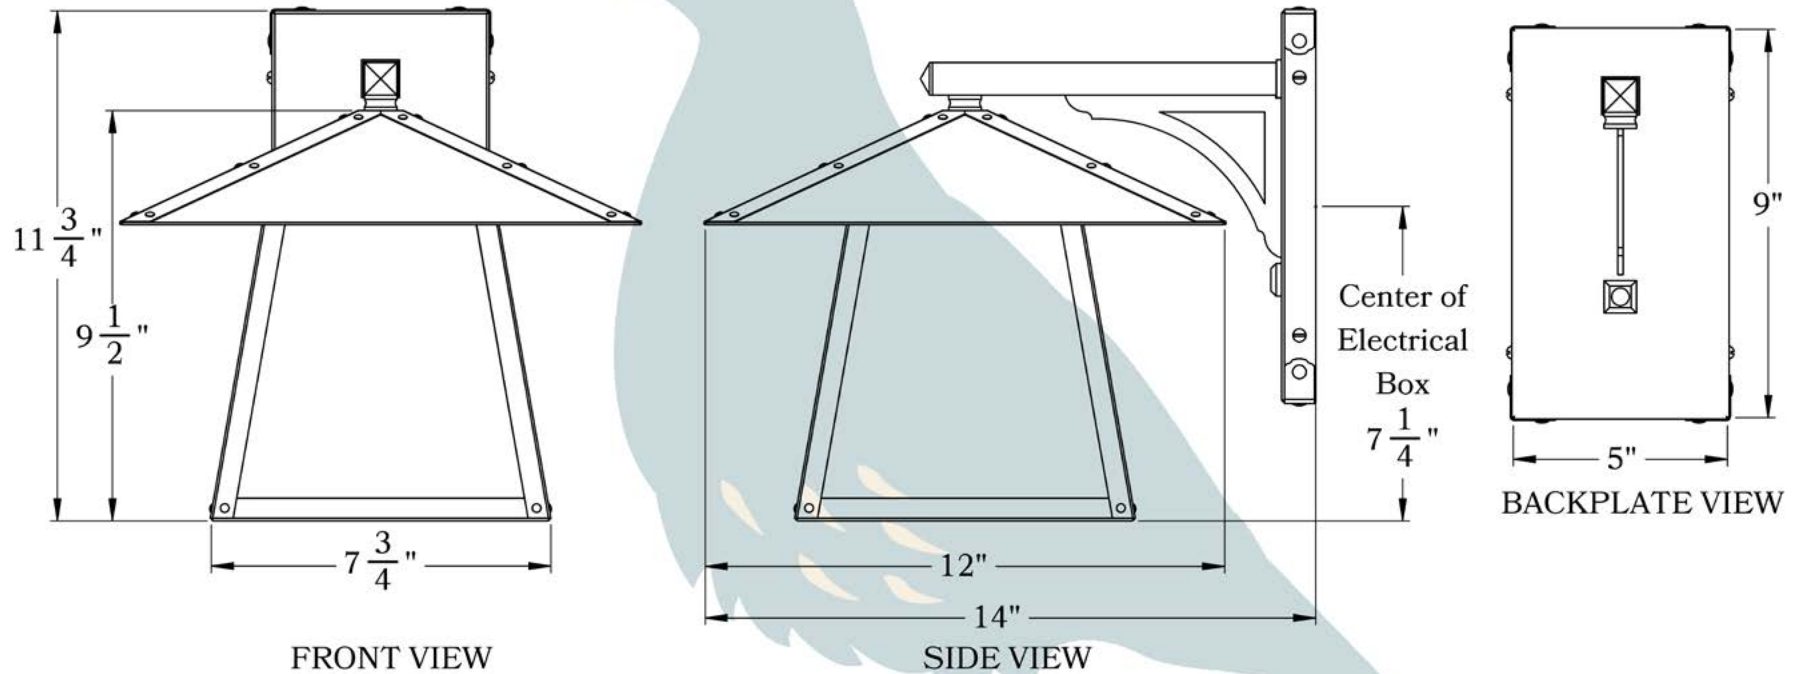

PRODUCT NO. 423-8

THE PALISADES SERIES
Straight Arm Sconce
MEDIUM

OLD CALIFORNIA
FINE LIGHTING &
HOME GOODS

Medium

975 N ENTERPRISE ST • ORANGE, CA 92867

PRODUCT No. 423-8
TITLE Palisades
UL RATING Wet

LAMP BASE Medium Base (E26)
MAX WATTAGE 100W
VOLTAGE 120V

DIMENSIONS

Roof Width	12"
Body Width	7 3/4"
Lantern Height	9 1/2"
Height	11 3/4"
Projection	14"
Mounting Plate	5" x 9"

ELECTRICAL SPECS

UL Rating	Wet
Voltage	120V
Socket Type	Medium Base - E26
Number of Light Bulbs	1
Max Wattage per Bulb	100W
LED Bulb	Supplied
Dimmable	Yes