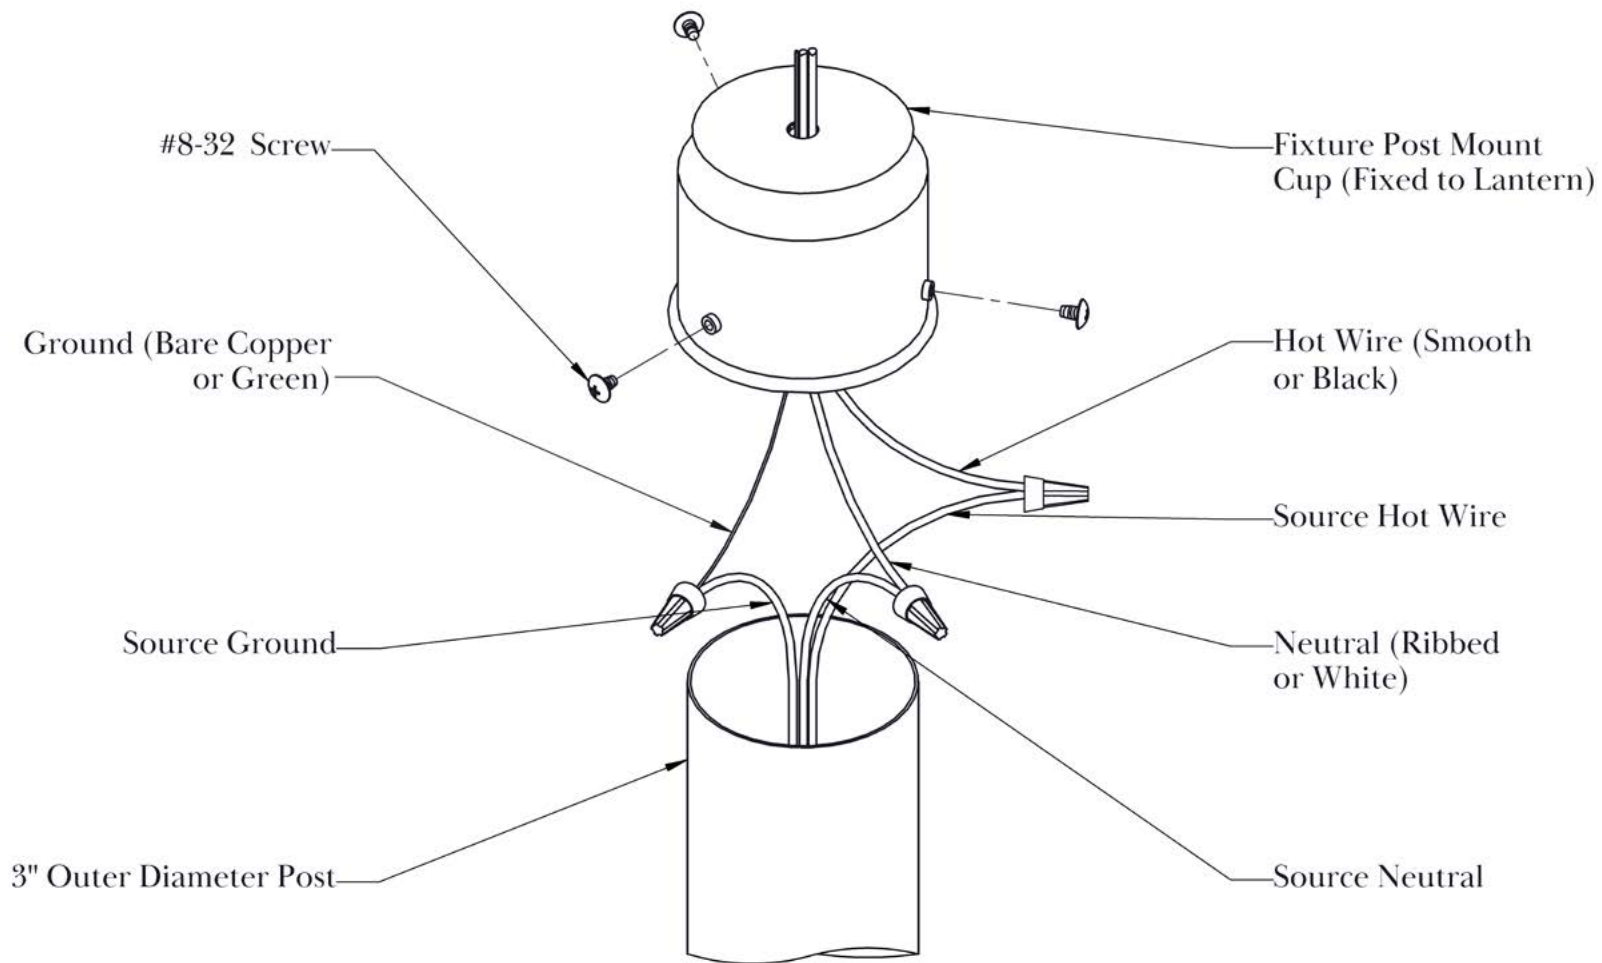

THE WAVERLY SERIES
Post Mount Lantern
SMALL

OLD CALIFORNIA
FINE LIGHTING &
HOME GOODS

Small

DIMENSIONS

Roof Width	6"
Body Width	4 1/2"
Lantern Height	8 1/4"
Height	11 1/4"
Mounts To	3" Diameter Post

OVERLAYS AVAILABLE IN THIS SERIES

Arch

Gamble

Raymond

Glass Only

ELECTRICAL SPECS

UL Rating	Wet
Voltage	12V or 120V
Socket Type	Medium Base - E26
Number of Light Bulbs	1
Max Wattage per Bulb	60W
LED Bulb	Supplied

ADDITIONAL INFORMATION

Manufacturer	Old California
Mounting Location	Exterior Only
Material	Brass
Multiple Overlay Options	Yes
Optional Post Available	Yes

MOUNTING INSTRUCTIONS • 3-inch Metal Post

CAUTION—DISCONNECT POWER

Always shut off power when installing or repairing this (or any other) electrical appliance. Failure to do so may result in severe injury or death. This product must be installed in accordance with applicable installation codes by a person familiar with the construction and operation of the product, and the hazards involved.