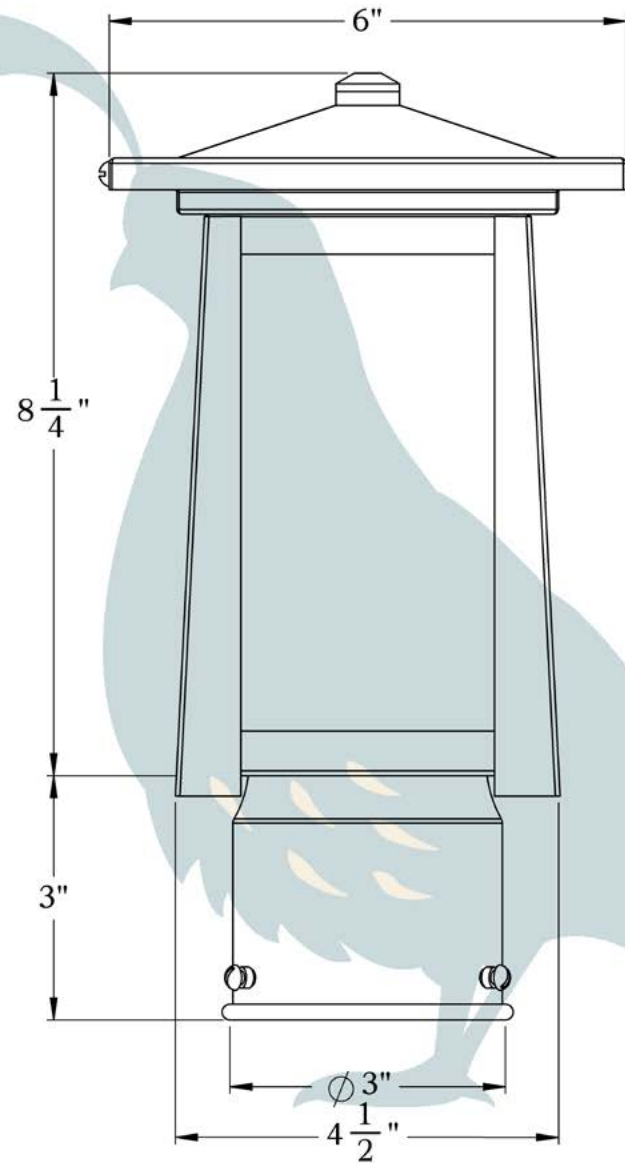

THE WAVERLY SERIES
Post Mount Lantern
SMALL

OLD CALIFORNIA
FINE LIGHTING &
HOME GOODS

Small

DIMENSIONS

Roof Width	6"
Body Width	4 1/2"
Lantern Height	8 1/4"
Height	11 1/4"
Mounts To	3" Diameter Post

OVERLAYS AVAILABLE IN THIS SERIES

Arch

Gamble

Raymond

Glass Only

ELECTRICAL SPECS

UL Rating	Wet
Voltage	12V or 120V
Socket Type	Medium Base - E26
Number of Light Bulbs	1
Max Wattage per Bulb	60W
LED Bulb	Supplied

ADDITIONAL INFORMATION

Manufacturer	Old California
Mounting Location	Exterior Only
Material	Brass
Multiple Overlay Options	Yes
Optional Post Available	Yes