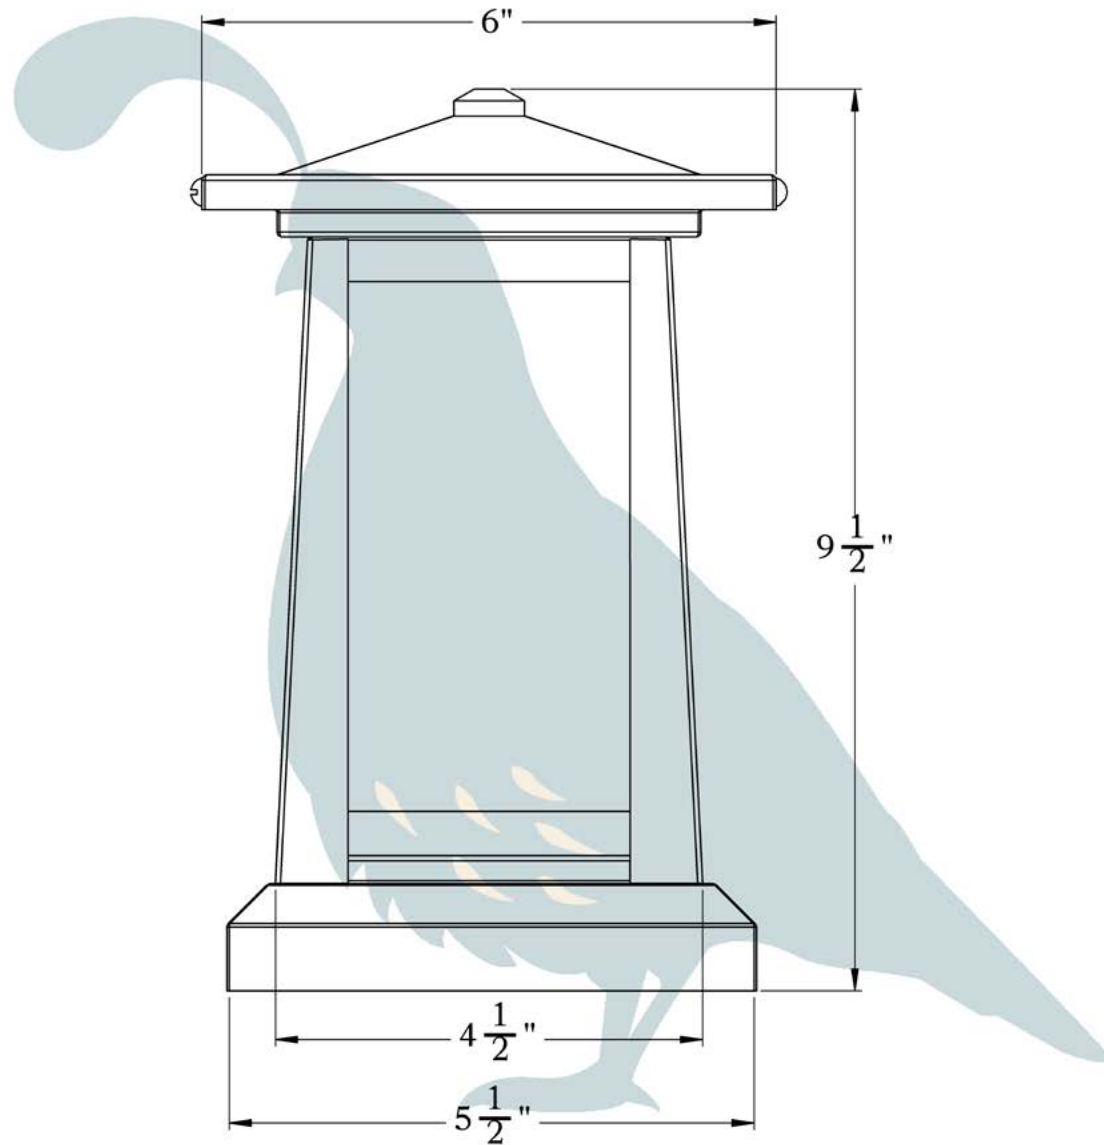

THE WAVERLY SERIES
Column Mounted Lantern
SMALL

Small

OLD CALIFORNIA
 975 N ENTERPRISE ST • ORANGE, CA 92867

PRODUCT No.	442-6	LAMP BASE	Medium Base (E26)
TITLE	Waverly	MAX WATTAGE	60W
UL RATING	Wet	VOLTAGE	12V or 120V

DIMENSIONS

Roof Width	6"
Body Width	4 1/2"
Height	9 1/2"
Mounting Base	5 1/2"

OVERLAYS AVAILABLE IN THIS SERIES

Arch

Gamble

Raymond

Glass Only

ELECTRICAL SPECS

UL Rating	Wet
Voltage	12V or 120V
Socket Type	Medium Base - E26
Number of Light Bulbs	1
Max Wattage per Bulb	60W
LED Bulb	Supplied

ADDITIONAL INFORMATION

Manufacturer	Old California
Mounting Location	Exterior Only
Material	Brass
Multiple Overlay Options	Yes

MOUNTING INSTRUCTIONS • Column Light Version Two

When mounting in wet location, apply a bead of silicone around the perimeter of the fixture base to seal the electrical connections against water.

CAUTION—DISCONNECT POWER