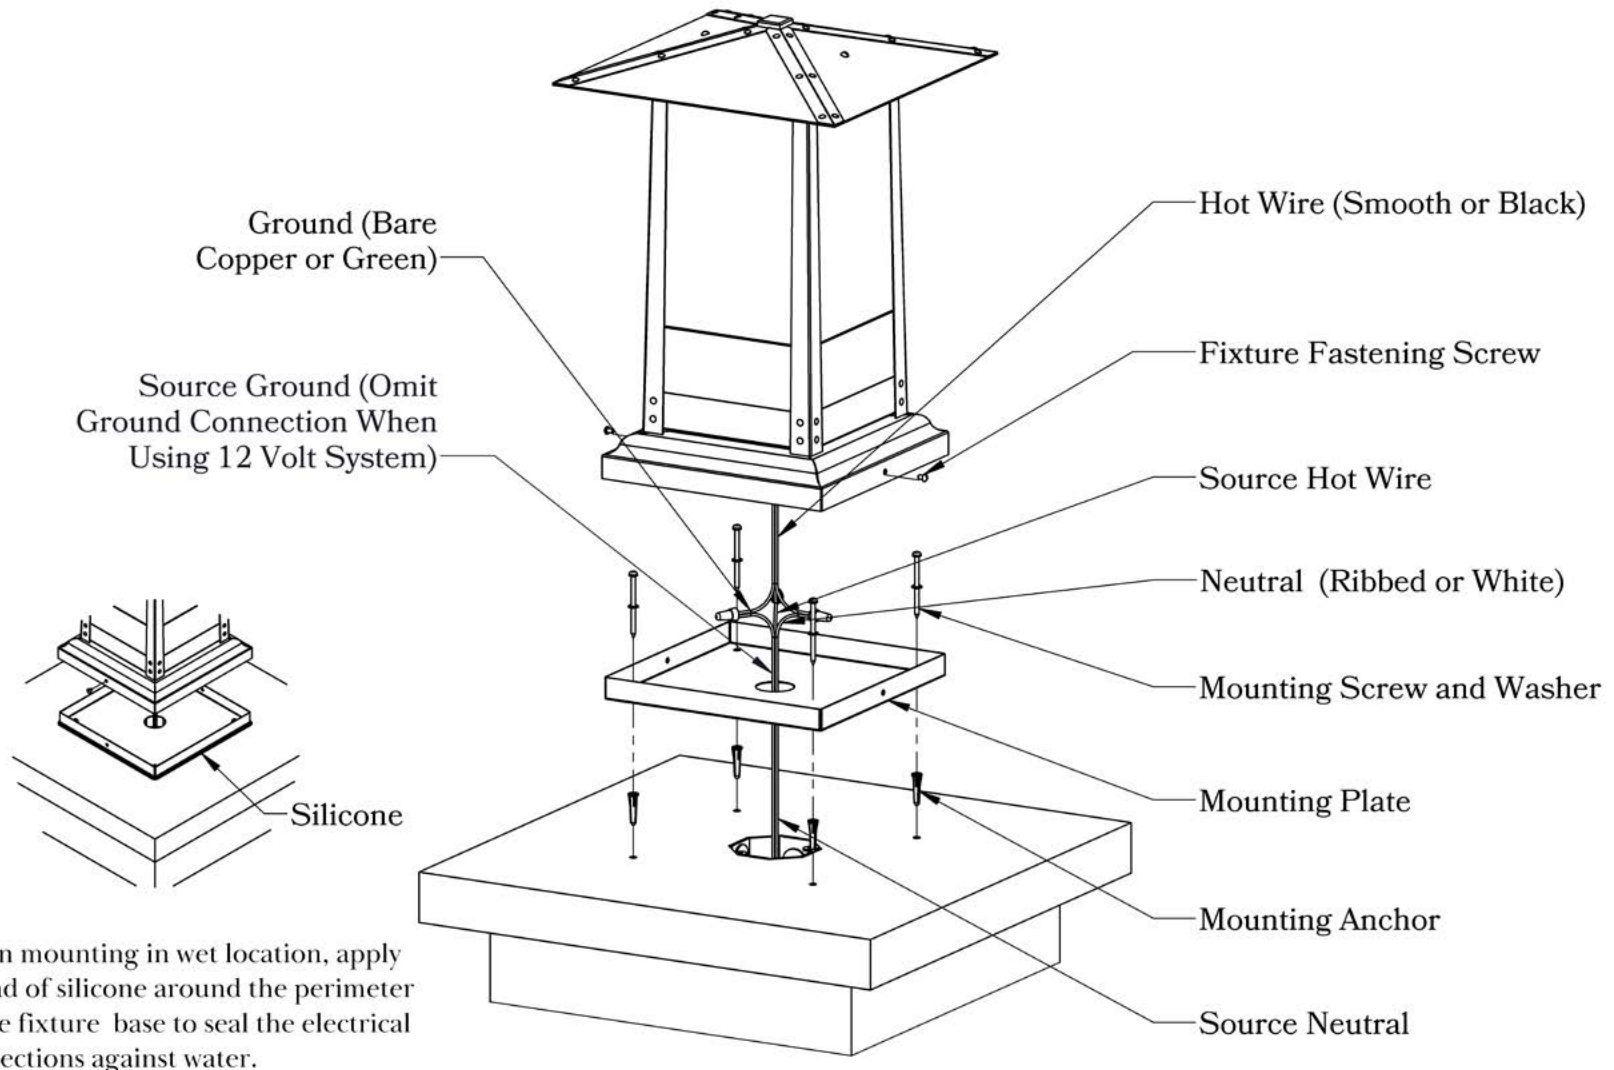

DIMENSIONS

Roof Width	6"
Body Width	4 1/2"
Height	9 1/2"
Mounting Base	5 1/2"

OVERLAYS AVAILABLE IN THIS SERIES

Arch

Gamble

Raymond

Glass Only

ELECTRICAL SPECS

UL Rating	Wet
Voltage	12V or 120V
Socket Type	Medium Base - E26
Number of Light Bulbs	1
Max Wattage per Bulb	60W
LED Bulb	Supplied

ADDITIONAL INFORMATION

Manufacturer	Old California
Mounting Location	Exterior Only
Material	Brass
Multiple Overlay Options	Yes

MOUNTING INSTRUCTIONS • Column Light Version Two

When mounting in wet location, apply a bead of silicone around the perimeter of the fixture base to seal the electrical connections against water.

CAUTION—DISCONNECT POWER