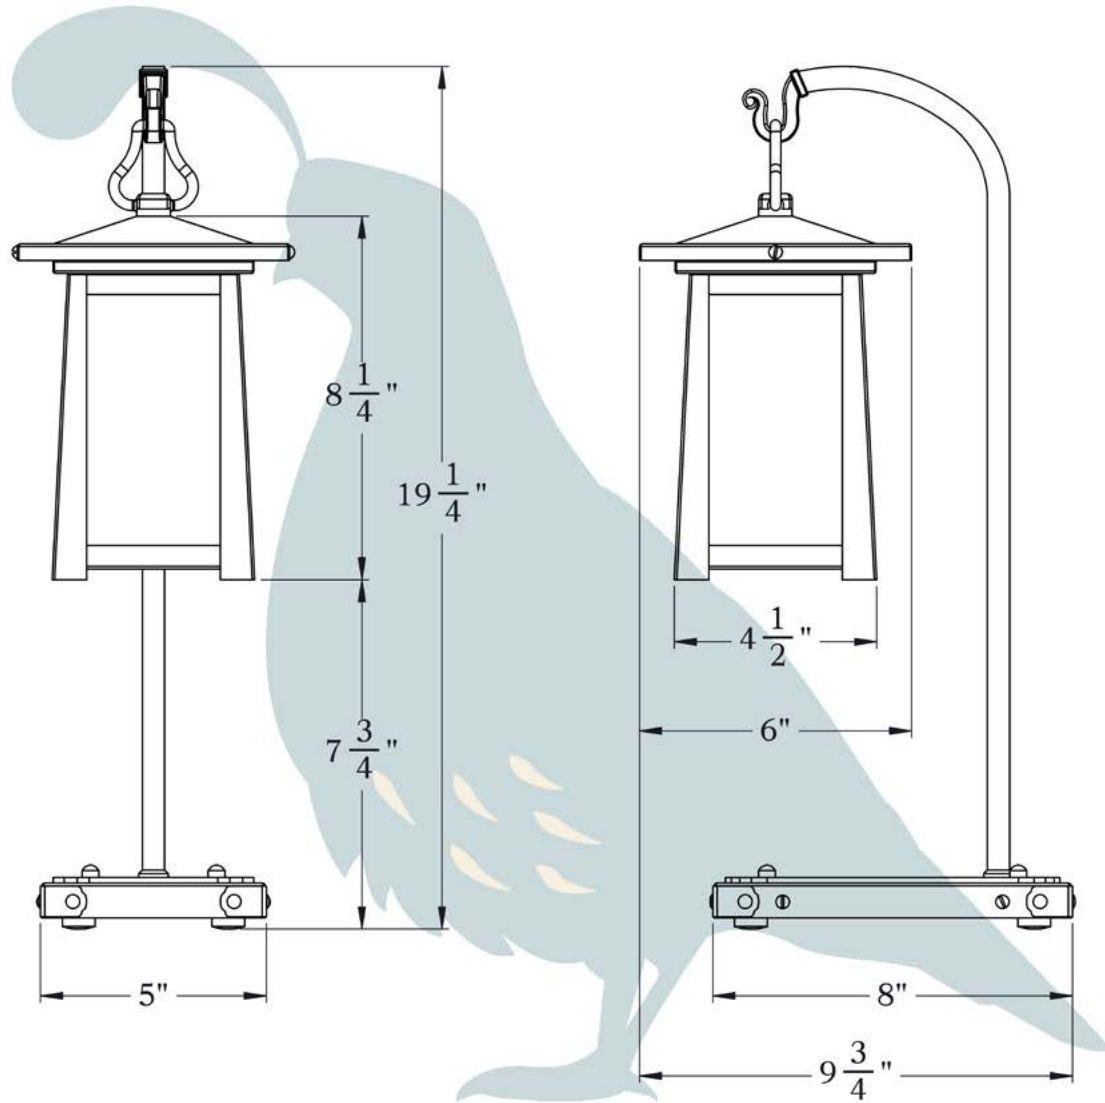

THE WAVERLY SERIES
Table Lamp

OLD CALIFORNIA
FINE LIGHTING &
HOME GOODS

975 N ENTERPRISE ST • ORANGE, CA 92867

PRODUCT No. | 442-71
 TITLE | Waverly
 UL RATING | Not Rated

LAMP BASE | Medium Base (E26)
 WATTAGE | 60W
 VOLTAGE | 120V

DIMENSIONS

Height	19 1/4"
Width	9 3/4"
Lantern Roof Width	6"
Lantern Body Width	4 1/2"
Lantern Height	8 1/4"
Base	8" x 5"

ELECTRICAL SPECS

UL Rating	Not Rated
Socket Type	Medium Base - E26
Number of Light Bulbs	1
Max Wattage per Bulb	60W
LED Bulb	Supplied
Cord Length	100"
On/ Off Switch	Yes

ADDITIONAL INFORMATION

Manufacturer	Old California
Mounting Location	Interior Only
Material	Brass
Multiple Overlay Options	Yes
Bottom Glass	Not Included

OVERLAYS AVAILABLE IN THIS SERIES

Arch

Gamble

Raymond

Glass Only