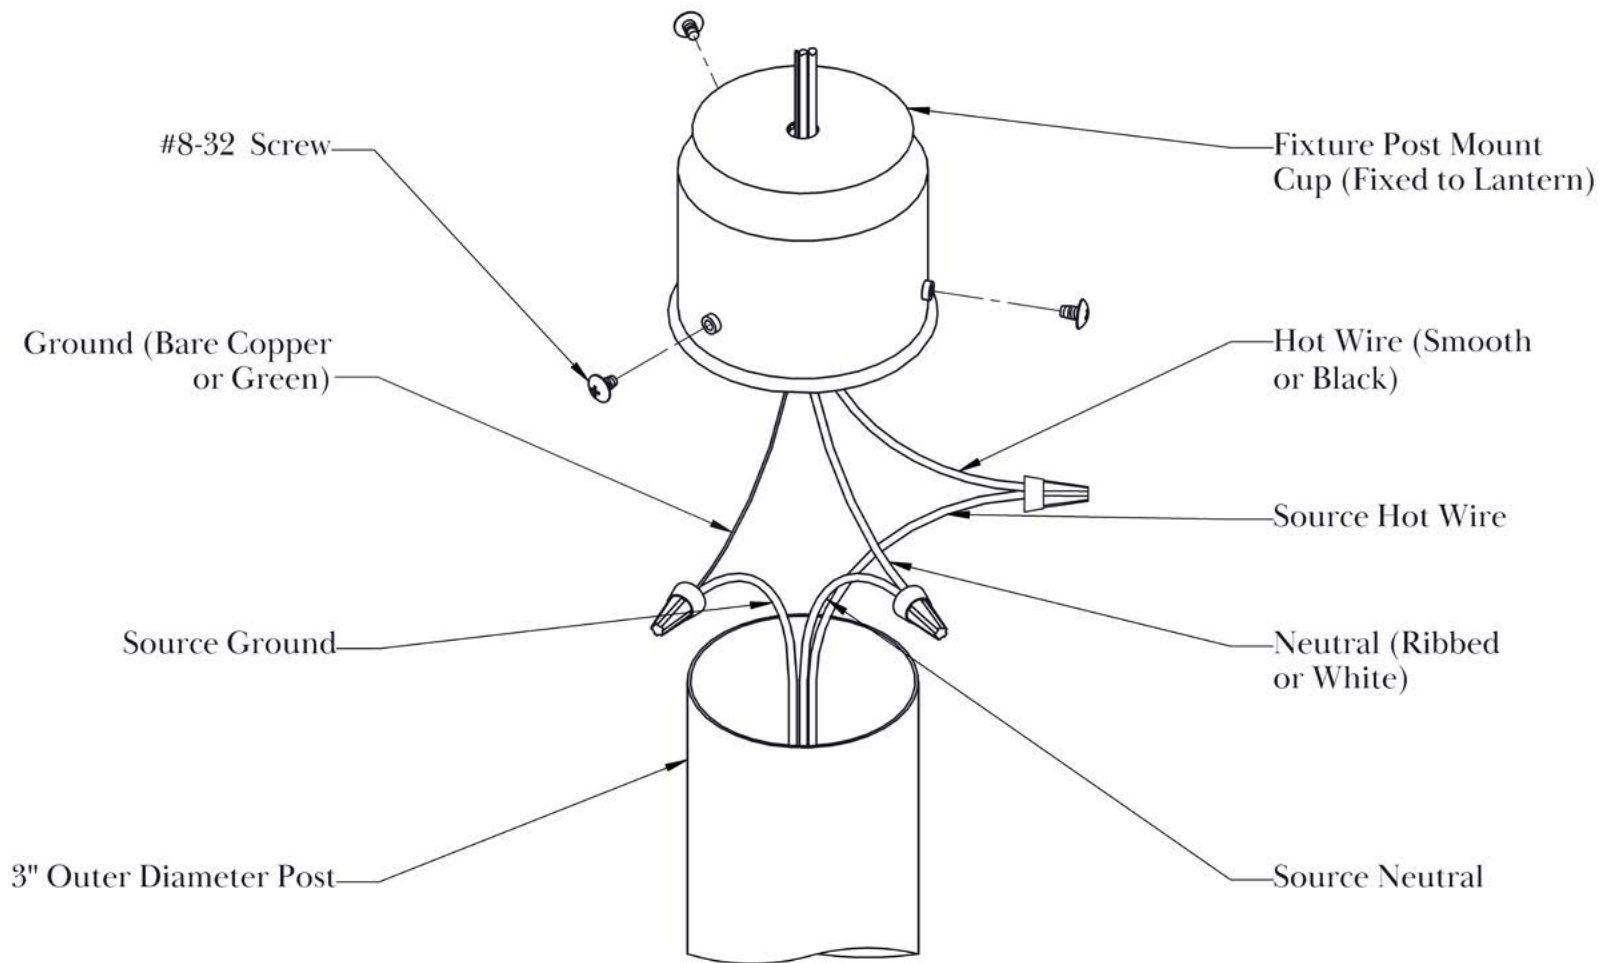

MOUNTING INSTRUCTIONS • 3-inch Metal Post

CAUTION—DISCONNECT POWER

Always shut off power when installing or repairing this (or any other) electrical appliance. Failure to do so may result in severe injury or death. This product must be installed in accordance with applicable installation codes by a person familiar with the construction and operation of the product, and the hazards involved.