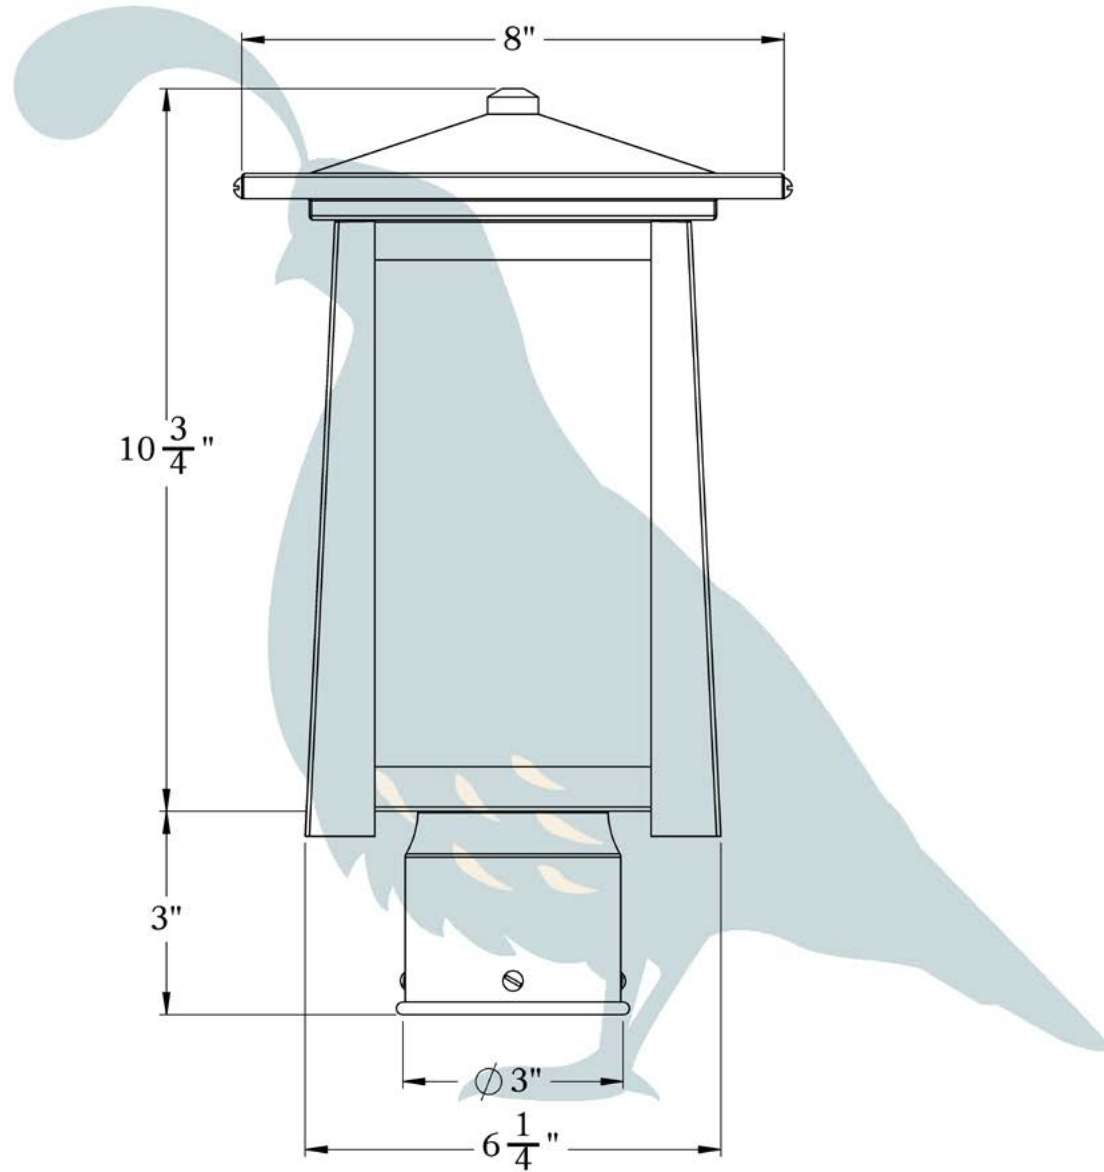

THE WAVERLY SERIES
Post Mount Lantern
MEDIUM

OLD CALIFORNIA
FINE LIGHTING &
HOME GOODS

Medium

OLD CALIFORNIA
 975 N ENTERPRISE ST • ORANGE, CA 92867

PRODUCT No.	443-3	LAMP BASE	Medium Base (E26)
TITLE	Waverly	MAX WATTAGE	100W
UL RATING	Wet	VOLTAGE	12V or 120V

DIMENSIONS

Roof Width	8"
Body Width	6 1/4"
Lantern Height	10 3/4"
Height	13 3/4"
Mounts To	3" Diameter Post

OVERLAYS AVAILABLE IN THIS SERIES

Arch

Gamble

Raymond

Glass Only

ELECTRICAL SPECS

UL Rating	Wet
Voltage	12V or 120V
Socket Type	Medium Base - E26
Number of Light Bulbs	1
Max Wattage per Bulb	100W
LED Bulb	Supplied

ADDITIONAL INFORMATION

Manufacturer	Old California
Mounting Location	Exterior Only
Material	Brass
Multiple Overlay Options	Yes
Optional Post Available	Yes