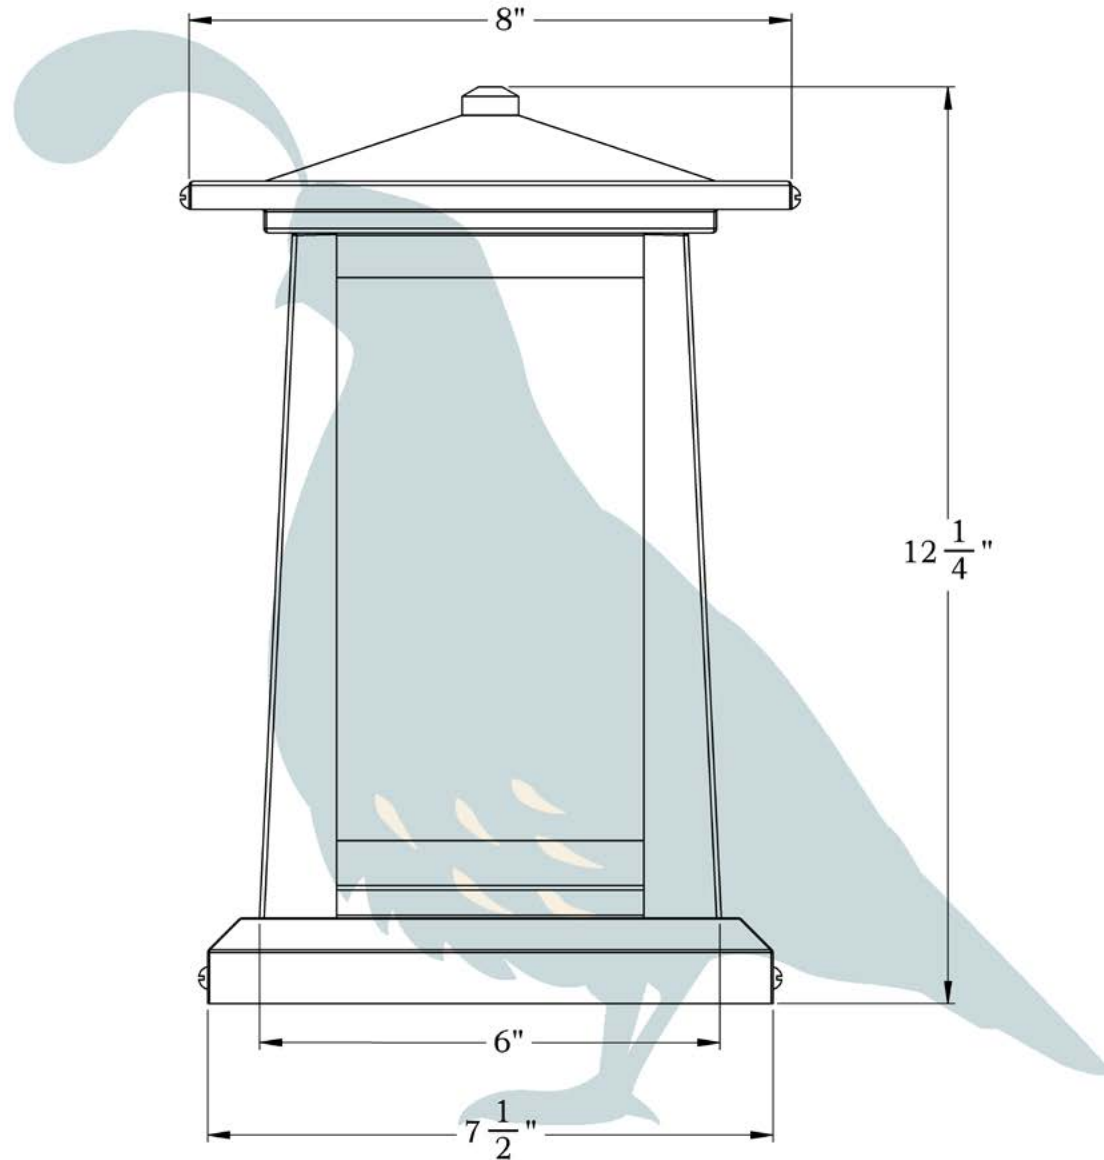

THE WAVERLY SERIES
Column Mounted Lantern
MEDIUM

OLD CALIFORNIA
FINE LIGHTING &
HOME GOODS

Medium

OLD CALIFORNIA
 975 N ENTERPRISE ST • ORANGE, CA 92867

PRODUCT No.	443-6	LAMP BASE	Medium Base (E26)
TITLE	Waverly	MAX WATTAGE	100W
UL RATING	Wet	VOLTAGE	12V or 120V

DIMENSIONS

Roof Width	8"
Body Width	6"
Height	12 1/4"
Mounting Base	7 1/2"

OVERLAYS AVAILABLE IN THIS SERIES

Arch

Gamble

Raymond

Glass Only

ELECTRICAL SPECS

UL Rating	Wet
Voltage	12V or 120V
Socket Type	Medium Base - E26
Number of Light Bulbs	1
Max Wattage per Bulb	100W
LED Bulb	Supplied

ADDITIONAL INFORMATION

Manufacturer	Old California
Mounting Location	Exterior Only
Material	Brass
Multiple Overlay Options	Yes

MOUNTING INSTRUCTIONS • Column Light Version Two

When mounting in wet location, apply a bead of silicone around the perimeter of the fixture base to seal the electrical connections against water.

CAUTION—DISCONNECT POWER