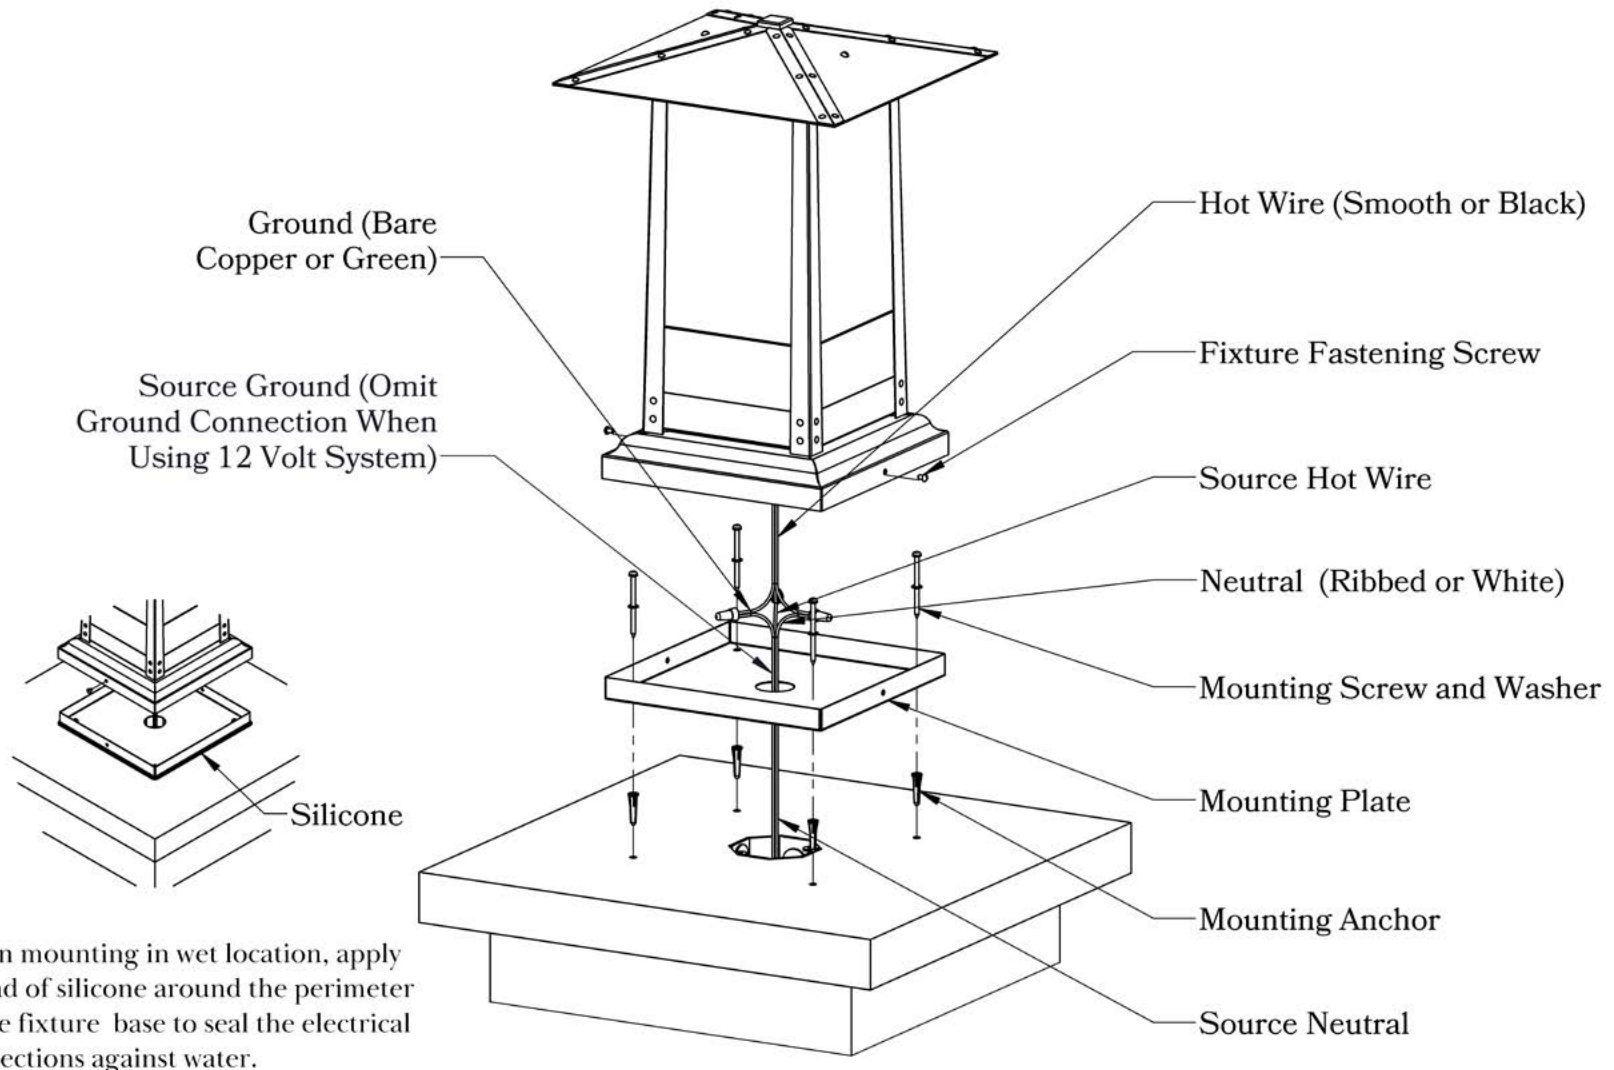

DIMENSIONS

Roof Width	8"
Body Width	6"
Height	12 1/4"
Mounting Base	7 1/2"

OVERLAYS AVAILABLE IN THIS SERIES

Arch

Gamble

Raymond

Glass Only

ELECTRICAL SPECS

UL Rating	Wet
Voltage	12V or 120V
Socket Type	Medium Base - E26
Number of Light Bulbs	1
Max Wattage per Bulb	100W
LED Bulb	Supplied

ADDITIONAL INFORMATION

Manufacturer	Old California
Mounting Location	Exterior Only
Material	Brass
Multiple Overlay Options	Yes

MOUNTING INSTRUCTIONS • Column Light Version Two

When mounting in wet location, apply a bead of silicone around the perimeter of the fixture base to seal the electrical connections against water.

CAUTION—DISCONNECT POWER