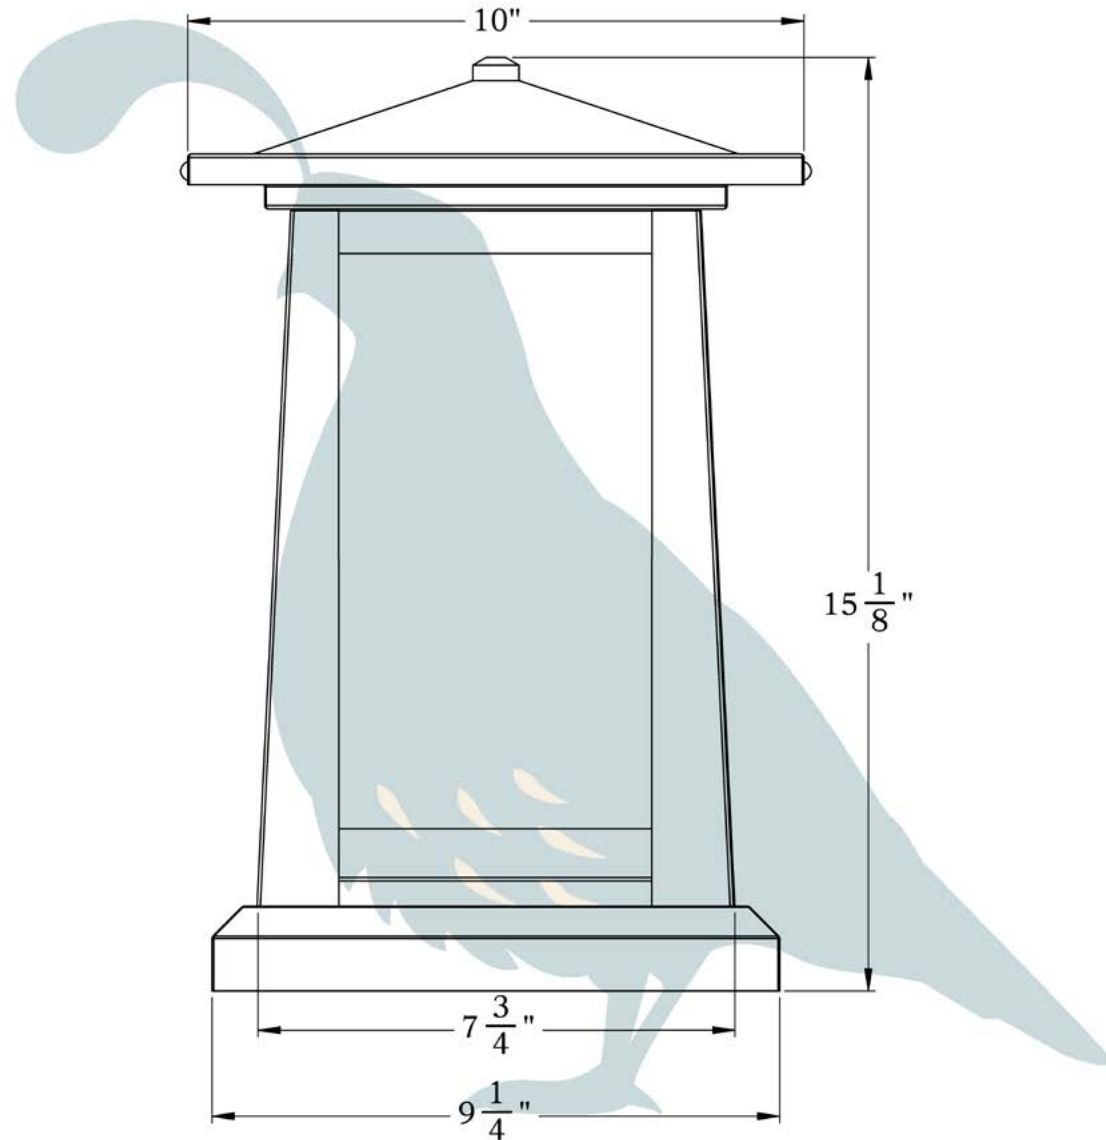

THE WAVERLY SERIES
Column Mounted Lantern
LARGE

OLD CALIFORNIA
FINE LIGHTING &
HOME GOODS

Large

DIMENSIONS

Roof Width	10"
Body Width	7 3/4"
Height	15 1/8"
Mounting Base	9 1/4"

OVERLAYS AVAILABLE IN THIS SERIES

Arch

Gamble

Raymond

Glass Only

ELECTRICAL SPECS

UL Rating	Wet
Voltage	12V or 120V
Socket Type	Medium Base - E26
Number of Light Bulbs	1
Max Wattage per Bulb	100W
LED Bulb	Supplied

ADDITIONAL INFORMATION

Manufacturer	Old California
Mounting Location	Exterior Only
Material	Brass
Multiple Overlay Options	Yes

MOUNTING INSTRUCTIONS • Column Light Version Two

When mounting in wet location, apply a bead of silicone around the perimeter of the fixture base to seal the electrical connections against water.

CAUTION—DISCONNECT POWER