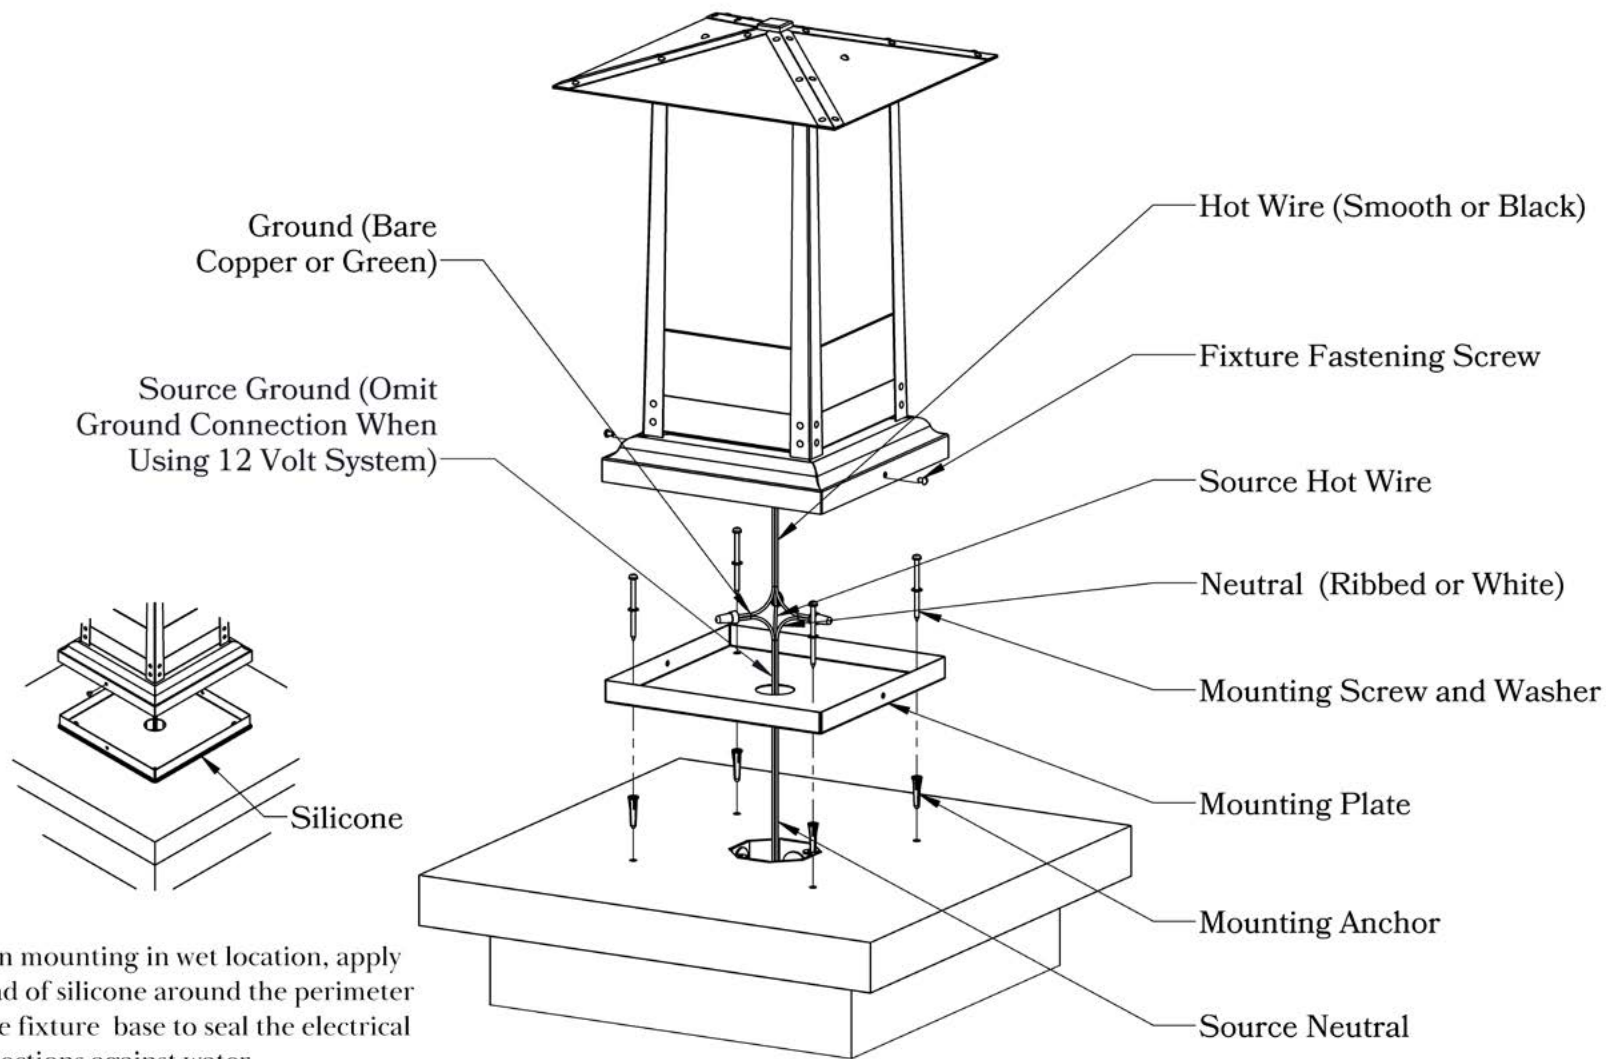

THE WAVERLY SERIES
Column Mounted Lantern
LARGE

OLD CALIFORNIA
FINE LIGHTING &
HOME GOODS

Large

DIMENSIONS

Roof Width	10"
Body Width	7 3/4"
Height	15 1/8"
Mounting Base	9 1/4"

OVERLAYS AVAILABLE IN THIS SERIES

Arch

Gamble

Raymond

Glass Only

ELECTRICAL SPECS

UL Rating	Wet
Voltage	12V or 120V
Socket Type	Medium Base - E26
Number of Light Bulbs	1
Max Wattage per Bulb	100W
LED Bulb	Supplied

ADDITIONAL INFORMATION

Manufacturer	Old California
Mounting Location	Exterior Only
Material	Brass
Multiple Overlay Options	Yes

MOUNTING INSTRUCTIONS • Column Light Version Two

When mounting in wet location, apply a bead of silicone around the perimeter of the fixture base to seal the electrical connections against water.

CAUTION—DISCONNECT POWER