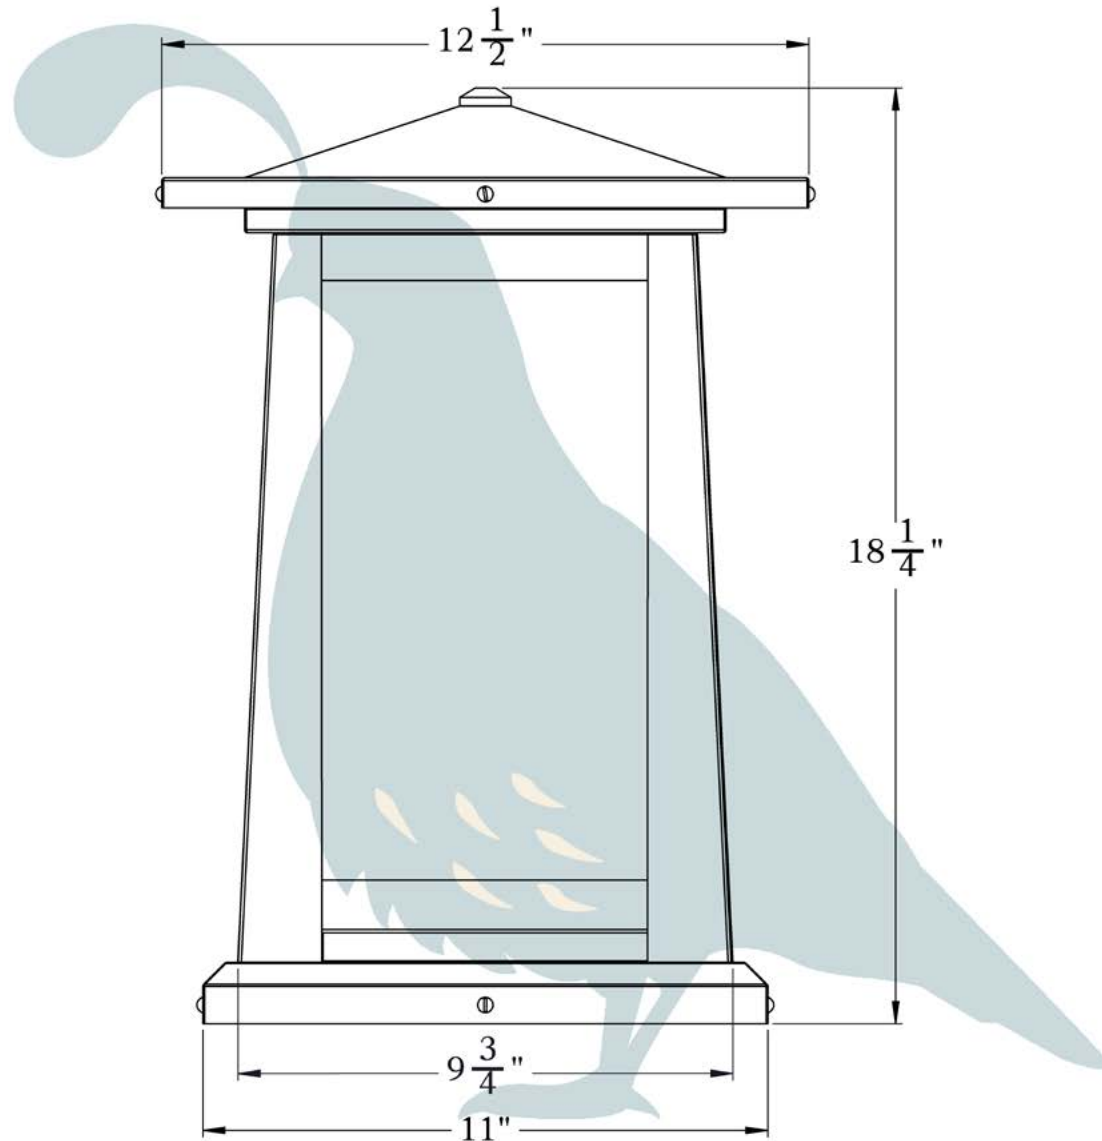

THE WAVERLY SERIES
Column Mounted Lantern
EXTRA LARGE

OLD CALIFORNIA
FINE LIGHTING &
HOME GOODS

X Large

DIMENSIONS

Roof Width	12 1/2"
Body Width	9 3/4"
Height	18 1/4"
Mounting Base	11"

OVERLAYS AVAILABLE IN THIS SERIES

Arch

Gamble

Raymond

Glass Only

ELECTRICAL SPECS

UL Rating	Wet
Voltage	12V or 120V
Socket Type	Medium Base - E26
Number of Light Bulbs	1
Max Wattage per Bulb	100W
LED Bulb	Supplied

ADDITIONAL INFORMATION

Manufacturer	Old California
Mounting Location	Exterior Only
Material	Brass
Multiple Overlay Options	Yes