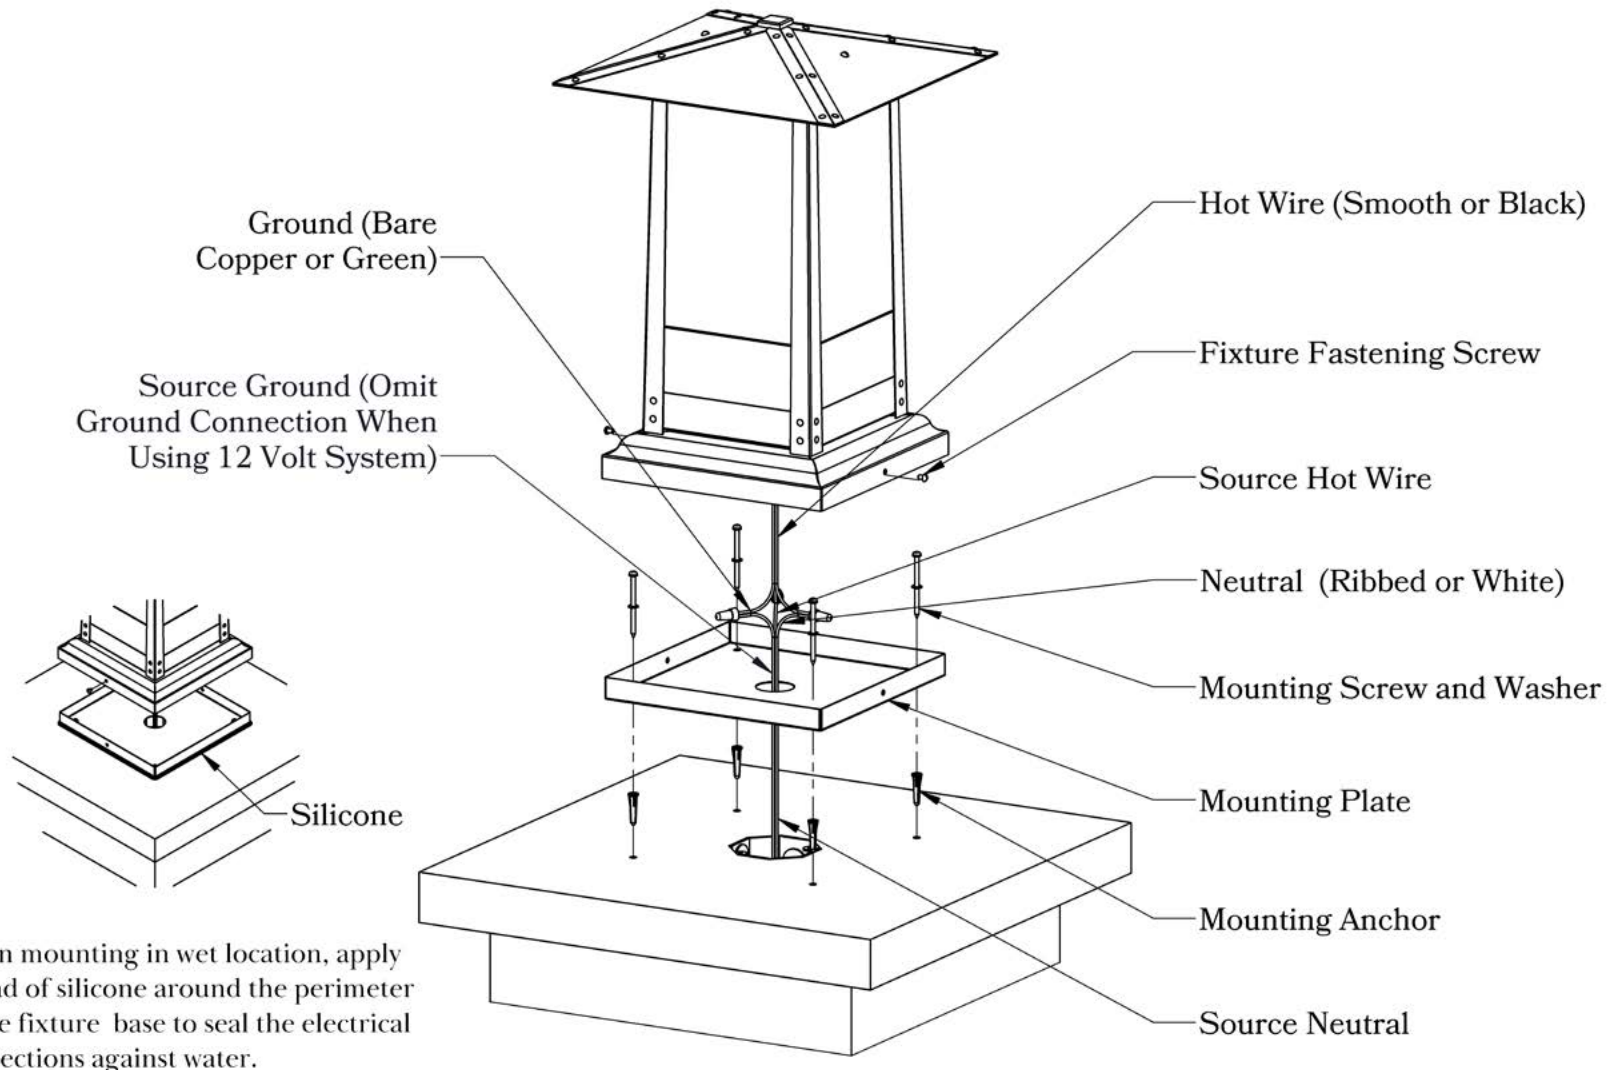

THE WAVERLY SERIES
Column Mounted Lantern
EXTRA LARGE

OLD CALIFORNIA
FINE LIGHTING &
HOME GOODS

X Large

DIMENSIONS

Roof Width	12 1/2"
Body Width	9 3/4"
Height	18 1/4"
Mounting Base	11"

OVERLAYS AVAILABLE IN THIS SERIES

Arch

Gamble

Raymond

Glass Only

ELECTRICAL SPECS

UL Rating	Wet
Voltage	12V or 120V
Socket Type	Medium Base - E26
Number of Light Bulbs	1
Max Wattage per Bulb	100W
LED Bulb	Supplied

ADDITIONAL INFORMATION

Manufacturer	Old California
Mounting Location	Exterior Only
Material	Brass
Multiple Overlay Options	Yes

MOUNTING INSTRUCTIONS • Column Light Version Two

**CAUTION—DISCONNECT POWER**

Always shut off power when installing or repairing this (or any other) electrical appliance. Failure to do so may result in severe injury or death. This product must be installed in accordance with applicable installation codes by a person familiar with the construction of the product, its operation, and the hazards involved.