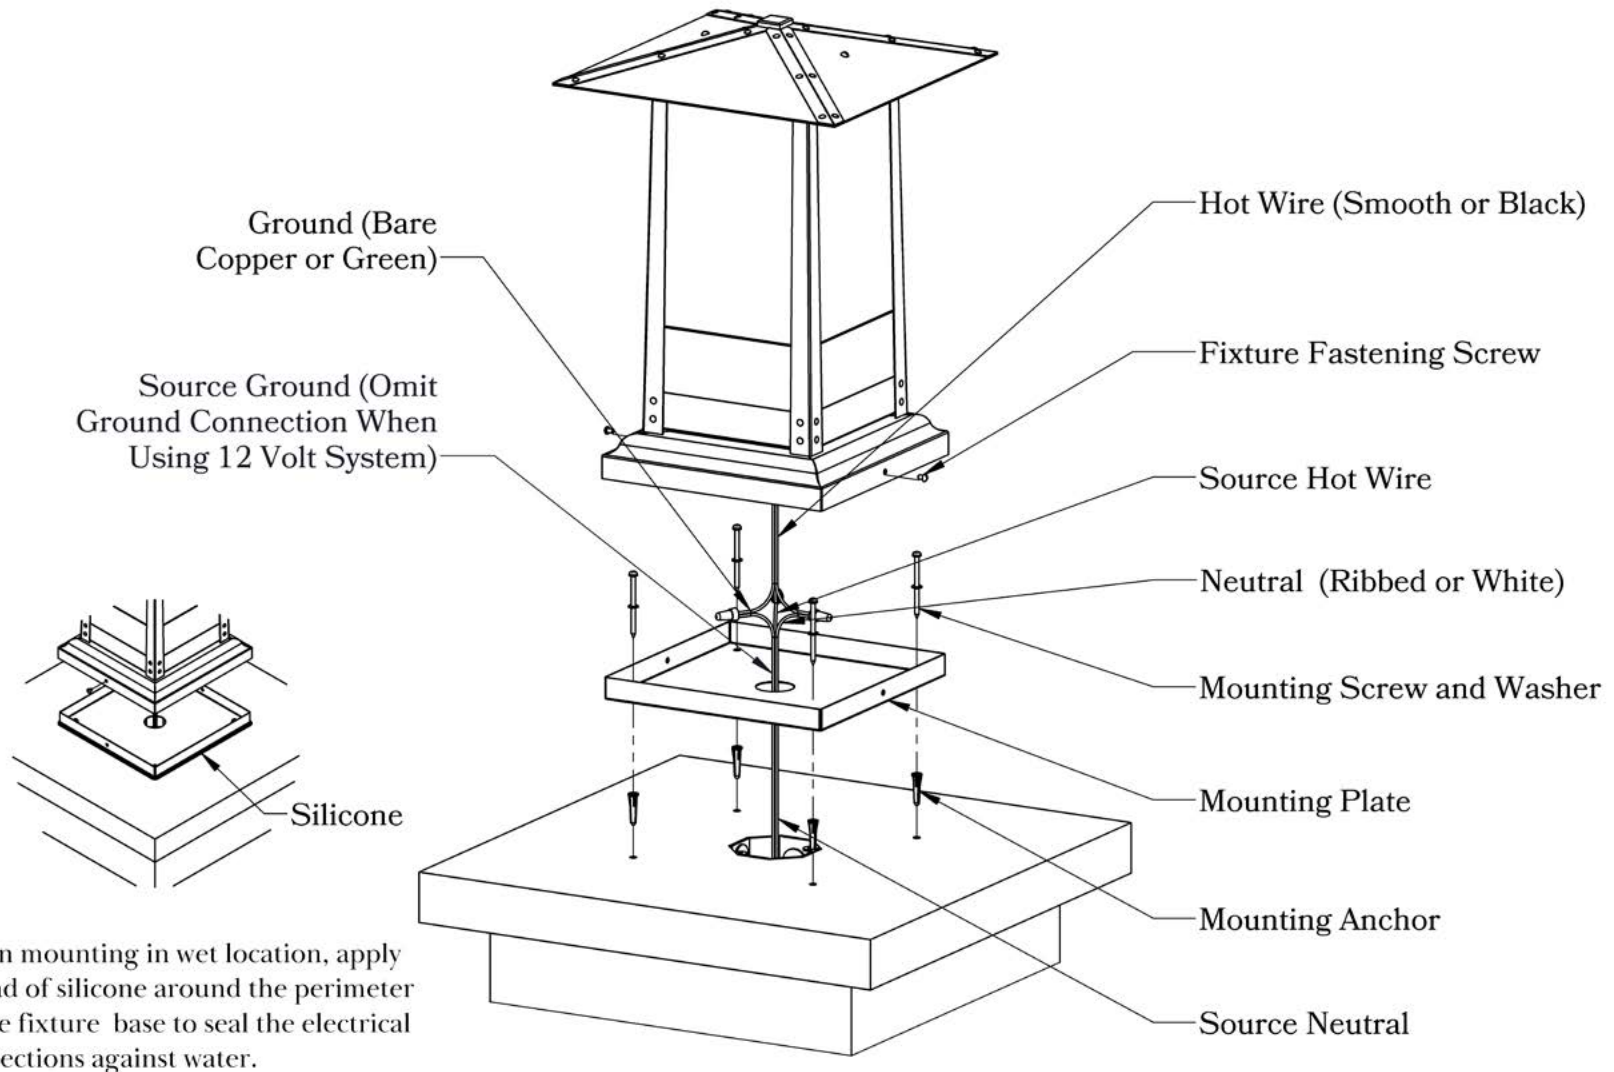

MOUNTING INSTRUCTIONS • Column Light Version Two

CAUTION—DISCONNECT POWER

Always shut off power when installing or repairing this (or any other) electrical appliance. Failure to do so may result in severe injury or death. This product must be installed in accordance with applicable installation codes by a person familiar with the construction of the product, its operation, and the hazards involved.