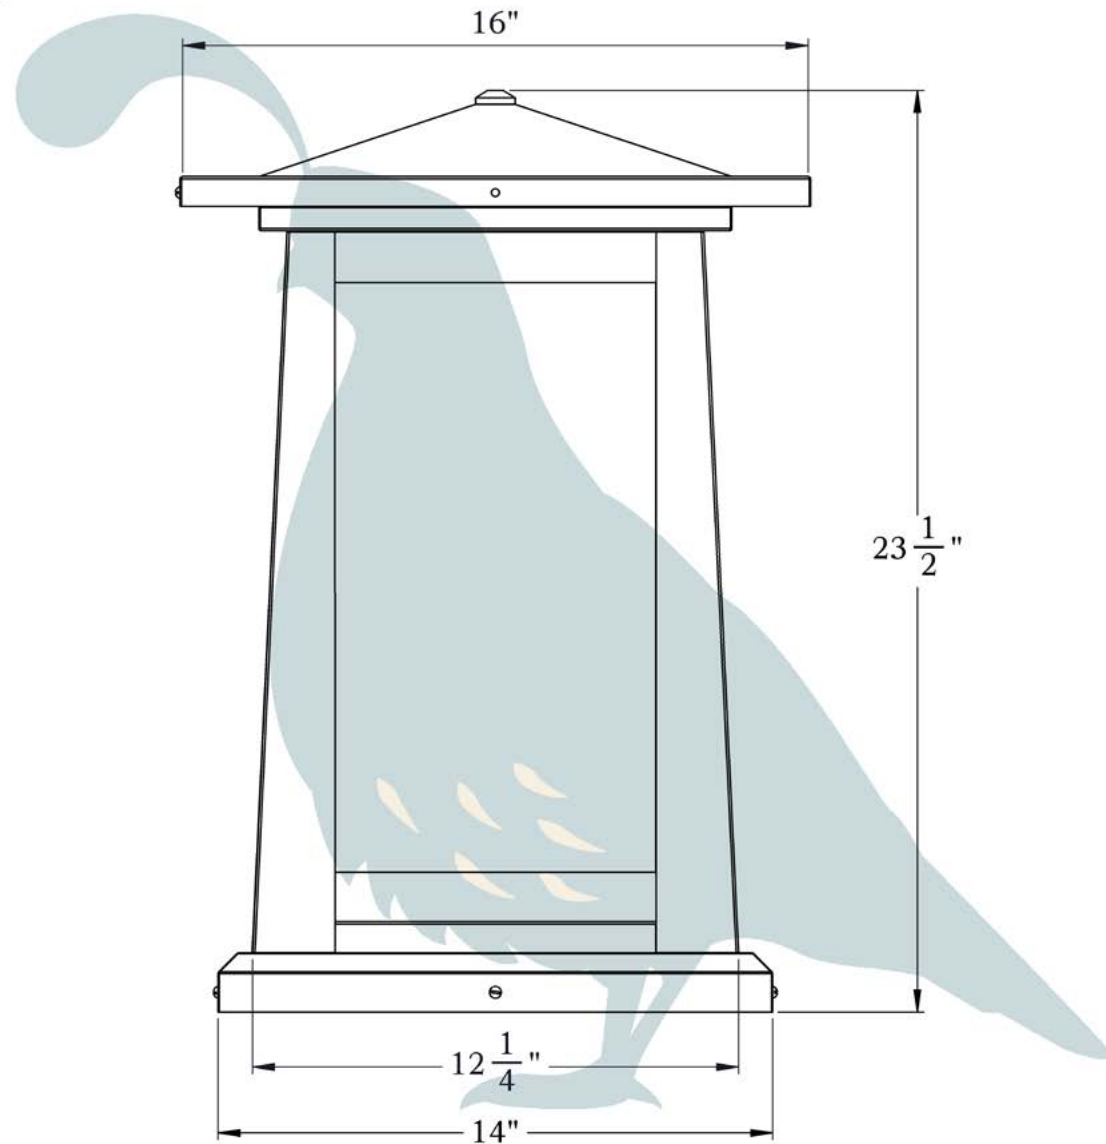

THE WAVERLY SERIES  
**Column Mounted Lantern**

2XL

# 2X Large

PRODUCT No.	446-6	LAMP BASE	Medium Base (E26)
TITLE	Waverly	MAX WATTAGE	100W
UL RATING	Wet	VOLTAGE	12V or 120V

**PROPRIETARY AND CONFIDENTIAL**  
 The information contained in this drawing is the sole property of Old California. Any reproduction in part or as a whole without written permission from Old California is prohibited.

## DIMENSIONS

Roof Width	16"
Body Width	12 1/4"
Height	23 1/2"
Mounting Base	14"

## ADDITIONAL INFORMATION

Manufacturer	Old California
Mounting Location	Exterior Only
Material	Brass
Multiple Overlay Options	Yes