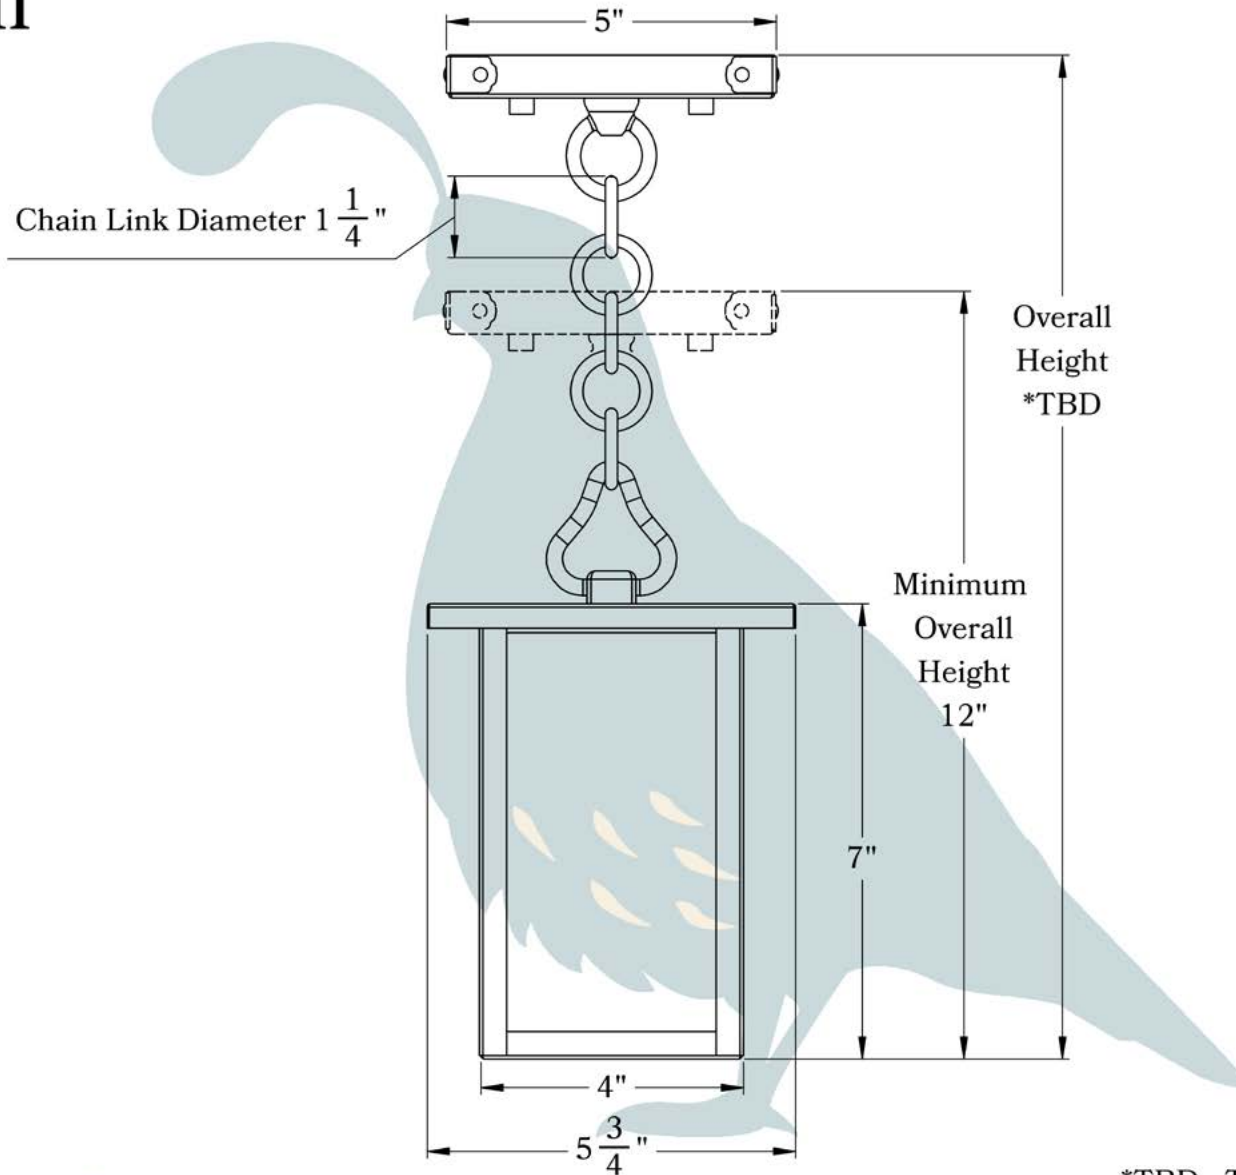

# Small

\*TBD= To be determined

PRODUCT No.	462-4	LAMP BASE	Medium Base (E26)
TITLE	Woodfield	MAX WATTAGE	60W
UL RATING	Damp	VOLTAGE	120V

**PROPRIETARY AND CONFIDENTIAL**  
 The information contained in this drawing is the sole property of Old California. Any reproduction in part or as a whole without written permission from Old California is prohibited.

## DIMENSIONS

Roof Width	5 3/4"
Body Width	4"
Lantern Height	7"
Minimum Height	12"
Canopy	5"

## ELECTRICAL SPECS

UL Rating	Damp
Voltage	120V
Socket Type	Medium Base - E26
Number of Light Bulbs	1
Max Wattage per Bulb	60W
LED Bulb	Supplied
Dimmable	Yes

## ADDITIONAL INFORMATION

Manufacturer	Old California
Mounting Location	Interior and Exterior
Material	Brass
Multiple Overlay Options	Yes
Bottom Glass Panels	Included

**MOUNTING INSTRUCTIONS • Chain Mount Without Fire Pan**