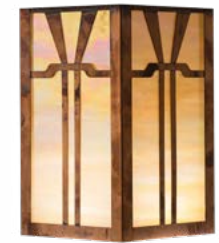

DIMENSIONS

Roof Width	5 3/4"
Body Width	4"
Lantern Height	7"
Minimum Height	12"
Canopy	5"

OVERLAYS AVAILABLE IN THIS SERIES

Gamble

ELECTRICAL SPECS

UL Rating	Damp
Voltage	120V
Socket Type	Medium Base - E26
Number of Light Bulbs	1
Max Wattage per Bulb	60W
LED Bulb	Supplied
Dimmable	Yes

ADDITIONAL INFORMATION

Manufacturer	Old California
Mounting Location	Interior and Exterior
Material	Brass
Multiple Overlay Options	Yes
Bottom Glass Panels	Included