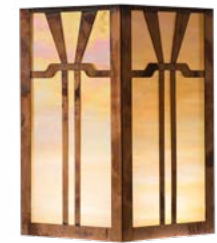

DIMENSIONS

Roof Width	6 3/4"
Body Width	4 3/4"
Lantern Height	8 1/4"
Minimum Height	13"
Canopy	5"

OVERLAYS AVAILABLE IN THIS SERIES

Gamble

ELECTRICAL SPECS

UL Rating	Damp
Voltage	120V
Socket Type	Medium Base - E26
Number of Light Bulbs	1
Max Wattage per Bulb	100W
LED Bulb	Supplied
Dimmable	Yes

ADDITIONAL INFORMATION

Manufacturer	Old California
Mounting Location	Interior and Exterior
Material	Brass
Multiple Overlay Options	Yes
Bottom Glass Panels	Included