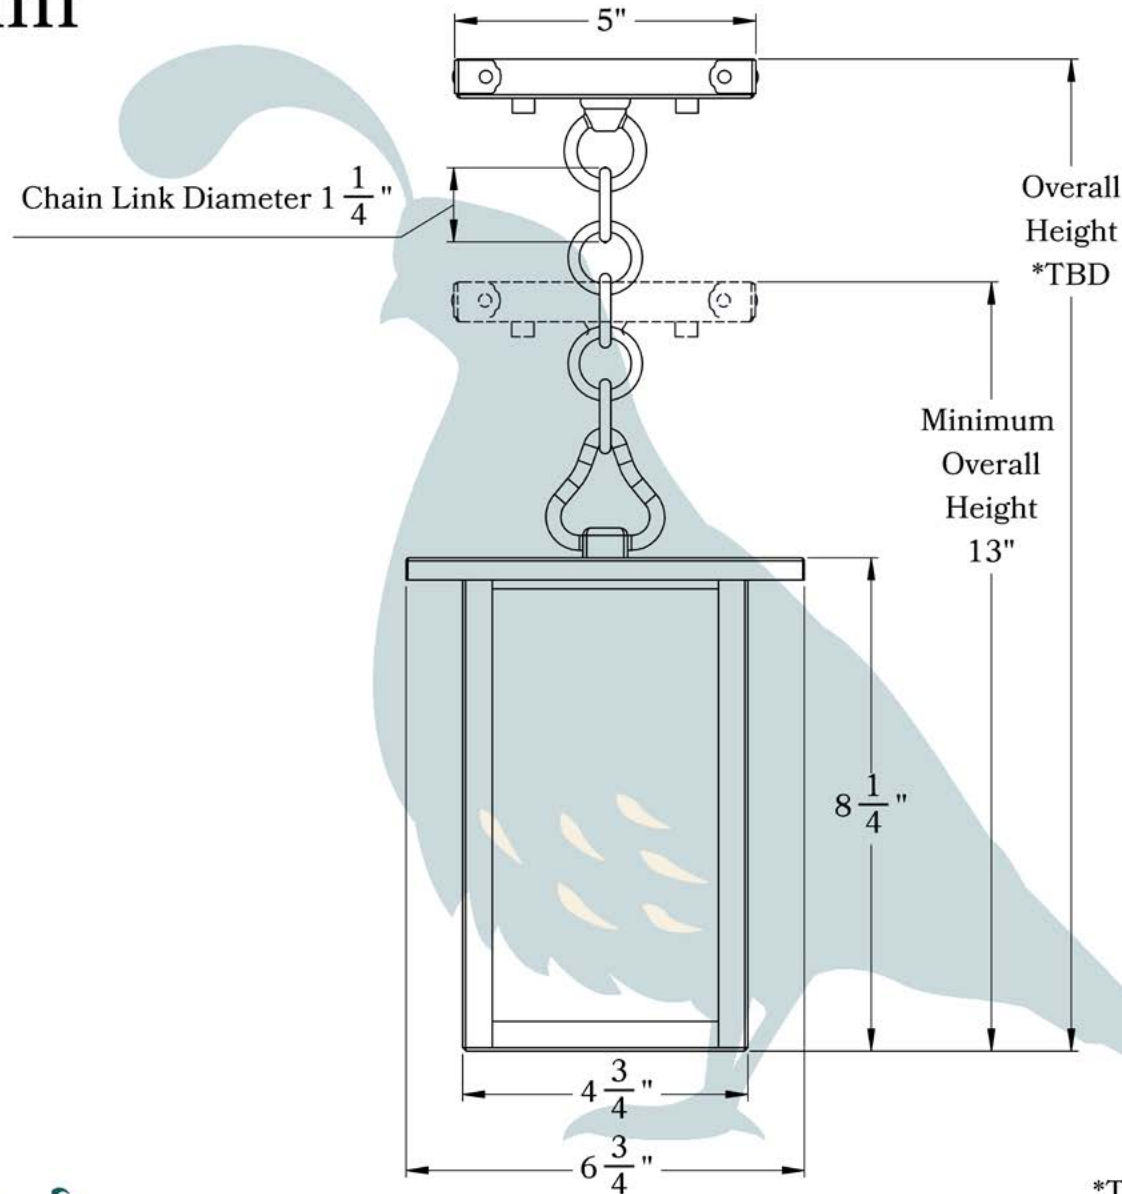

Medium

*TBD= To be determined

PROPRIETARY AND CONFIDENTIAL

The information contained in this drawing is the sole property of Old California. Any reproduction in part or as a whole without written permission from Old California is prohibited.