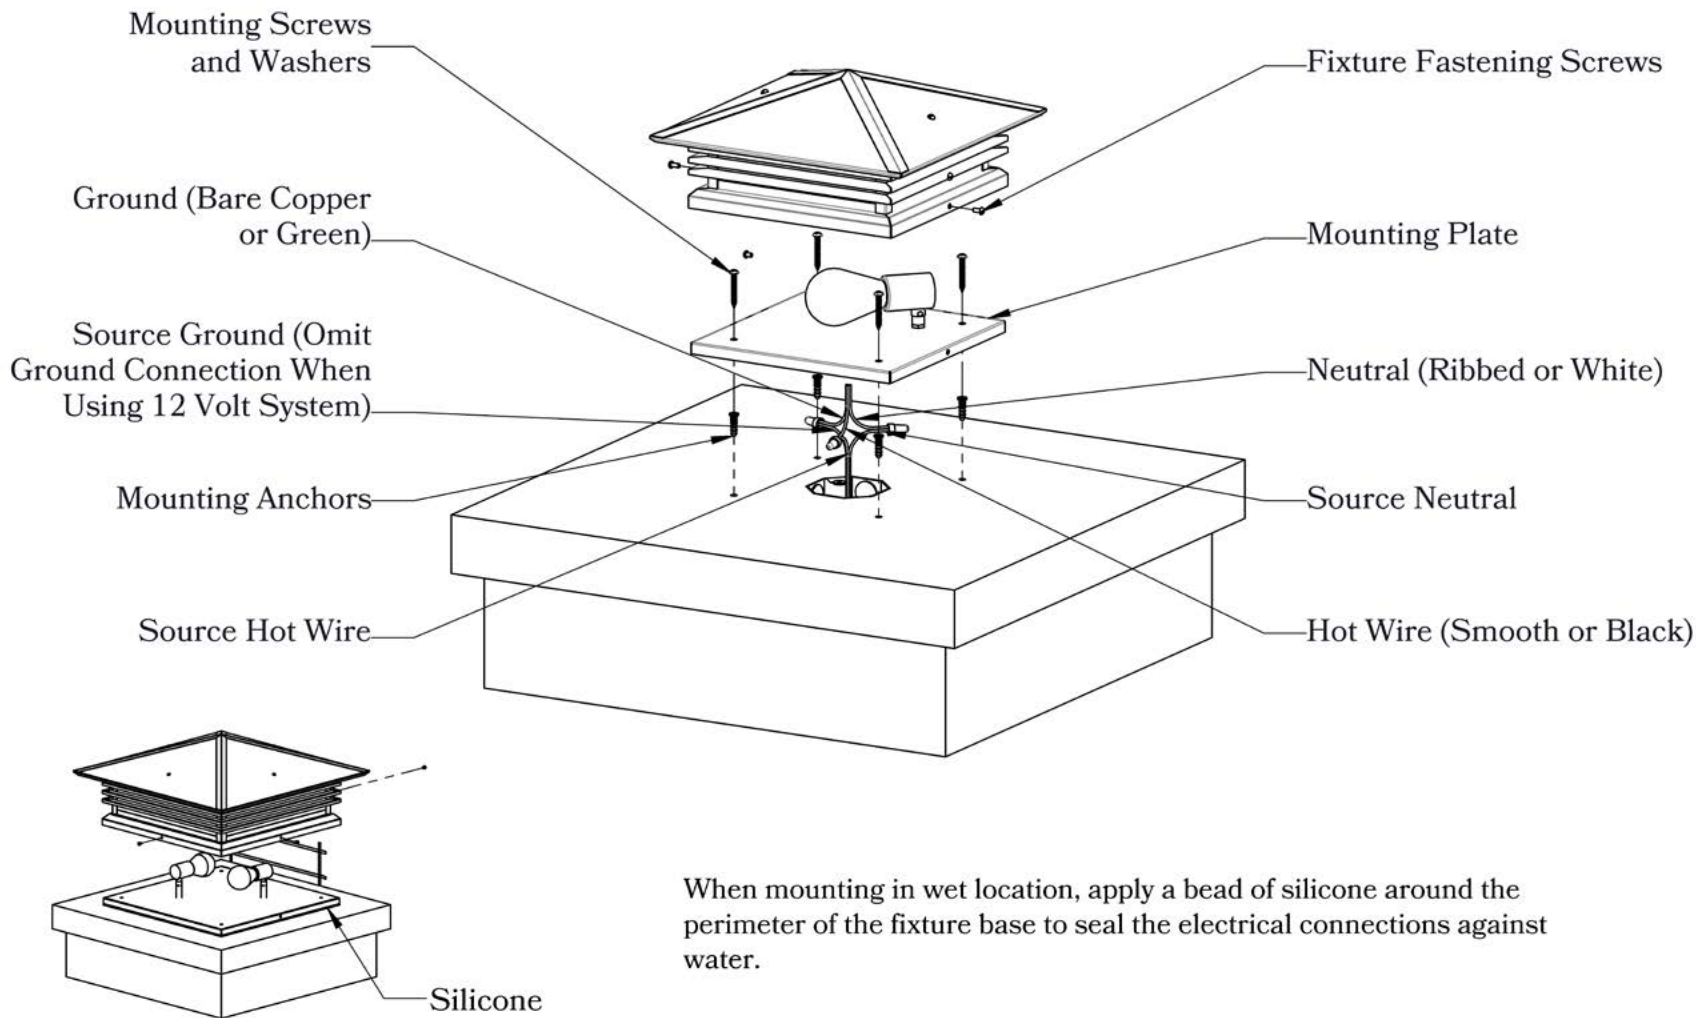

DIMENSIONS

Roof Width	6 3/4"
Body Width	4 3/4"
Height	8 3/4"
Mounting Base	5 3/4"

OVERLAYS AVAILABLE IN THIS SERIES

Arch

Double T

Gamble

ELECTRICAL SPECS

UL Rating	Wet
Voltage	12V or 120V
Socket Type	Medium Base - E26
Number of Light Bulbs	1
Max Wattage per Bulb	100W
LED Bulb	Supplied

Shoji

Summit

ADDITIONAL INFORMATION

Manufacturer	Old California
Mounting Location	Exterior Only
Material	Brass
Multiple Overlay Options	Yes

MOUNTING INSTRUCTIONS • Column Light Version One

When mounting in wet location, apply a bead of silicone around the perimeter of the fixture base to seal the electrical connections against water.

CAUTION—DISCONNECT POWER

Always shut off power when installing or repairing this (or any other) electrical appliance. Failure to do so may result in severe injury or death. This product must be installed in accordance with applicable installation codes by a person familiar with the construction and operation of the product, and the hazards involved.