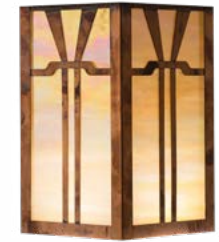

DIMENSIONS

Roof Width	6 3/4"
Body Width	4 3/4"
Height	8 3/4"
Mounting Base	5 3/4"

OVERLAYS AVAILABLE IN THIS SERIES

Arch

Double T

Gamble

ELECTRICAL SPECS

UL Rating	Wet
Voltage	12V or 120V
Socket Type	Medium Base - E26
Number of Light Bulbs	1
Max Wattage per Bulb	100W
LED Bulb	Supplied