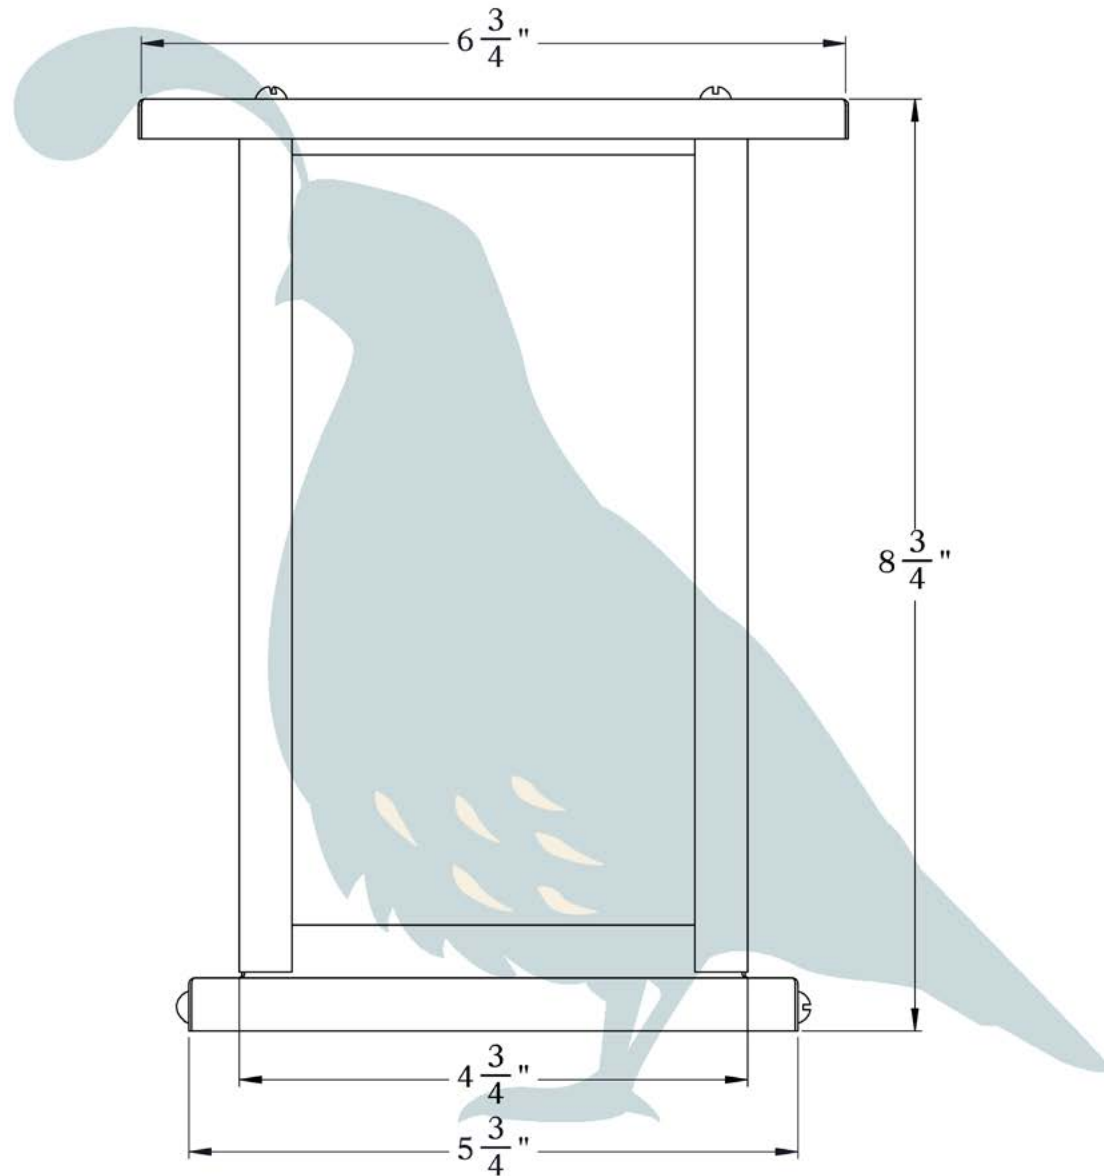

THE WOODFIELD SERIES
Column Mount Lantern
MEDIUM

OLD CALIFORNIA
FINE LIGHTING &
HOME GOODS

Medium

OLD CALIFORNIA
 975 N ENTERPRISE ST • ORANGE, CA 92867

PRODUCT No. | 463-6
 TITLE | Woodfield
 UL RATING | Wet

LAMP BASE | Medium Base (E26)
 MAX WATTAGE | 100W
 VOLTAGE | 12V or 120V

PROPRIETARY AND CONFIDENTIAL
 The information contained in this drawing is the sole property of Old California. Any reproduction in part or as a whole without written permission from Old California is prohibited.

DIMENSIONS

Roof Width	6 3/4"
Body Width	4 3/4"
Height	8 3/4"
Mounting Base	5 3/4"

OVERLAYS AVAILABLE IN THIS SERIES

Arch

Double T

Gamble

ELECTRICAL SPECS

UL Rating	Wet
Voltage	12V or 120V
Socket Type	Medium Base - E26
Number of Light Bulbs	1
Max Wattage per Bulb	100W
LED Bulb	Supplied

Shoji

Summit

ADDITIONAL INFORMATION

Manufacturer	Old California
Mounting Location	Exterior Only
Material	Brass
Multiple Overlay Options	Yes

MOUNTING INSTRUCTIONS • Column Light Version One

When mounting in wet location, apply a bead of silicone around the perimeter of the fixture base to seal the electrical connections against water.