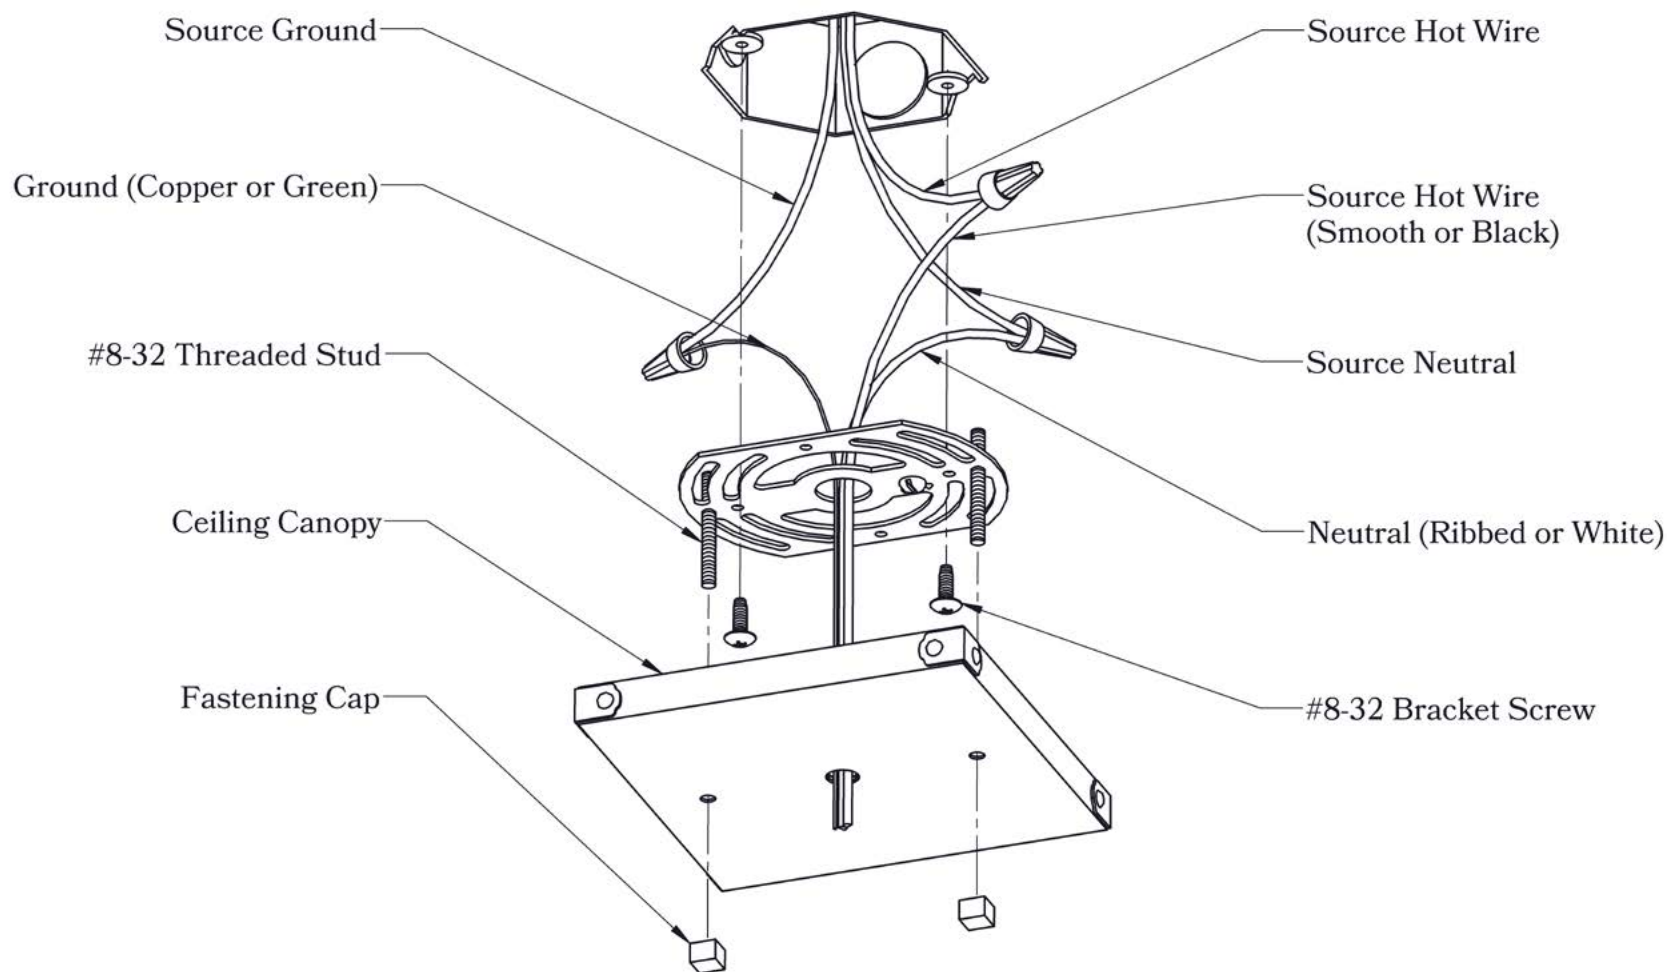

THE WOODFIELD SERIES
Chain Pendant Lantern
LARGE

OLD CALIFORNIA
FINE LIGHTING &
HOME GOODS

Large

*TBD= To be determined

DIMENSIONS

Roof Width	8 1/2"
Body Width	6"
Lantern Height	10 1/2"
Minimum Height	16 1/2"
Canopy	5"

OVERLAYS AVAILABLE IN THIS SERIES

Arch

Double T

Gamble

Shoji

Summit

ELECTRICAL SPECS

UL Rating	Damp
Voltage	120V
Socket Type	Medium Base - E26
Number of Light Bulbs	1
Max Wattage per Bulb	100W
LED Bulb	Supplied
Dimmable	Yes

ADDITIONAL INFORMATION

Manufacturer	Old California
Mounting Location	Interior and Exterior
Material	Brass
Multiple Overlay Options	Yes
Bottom Glass Panels	Included

MOUNTING INSTRUCTIONS • Chain Mount Without Fire Pan**CAUTION—DISCONNECT POWER**