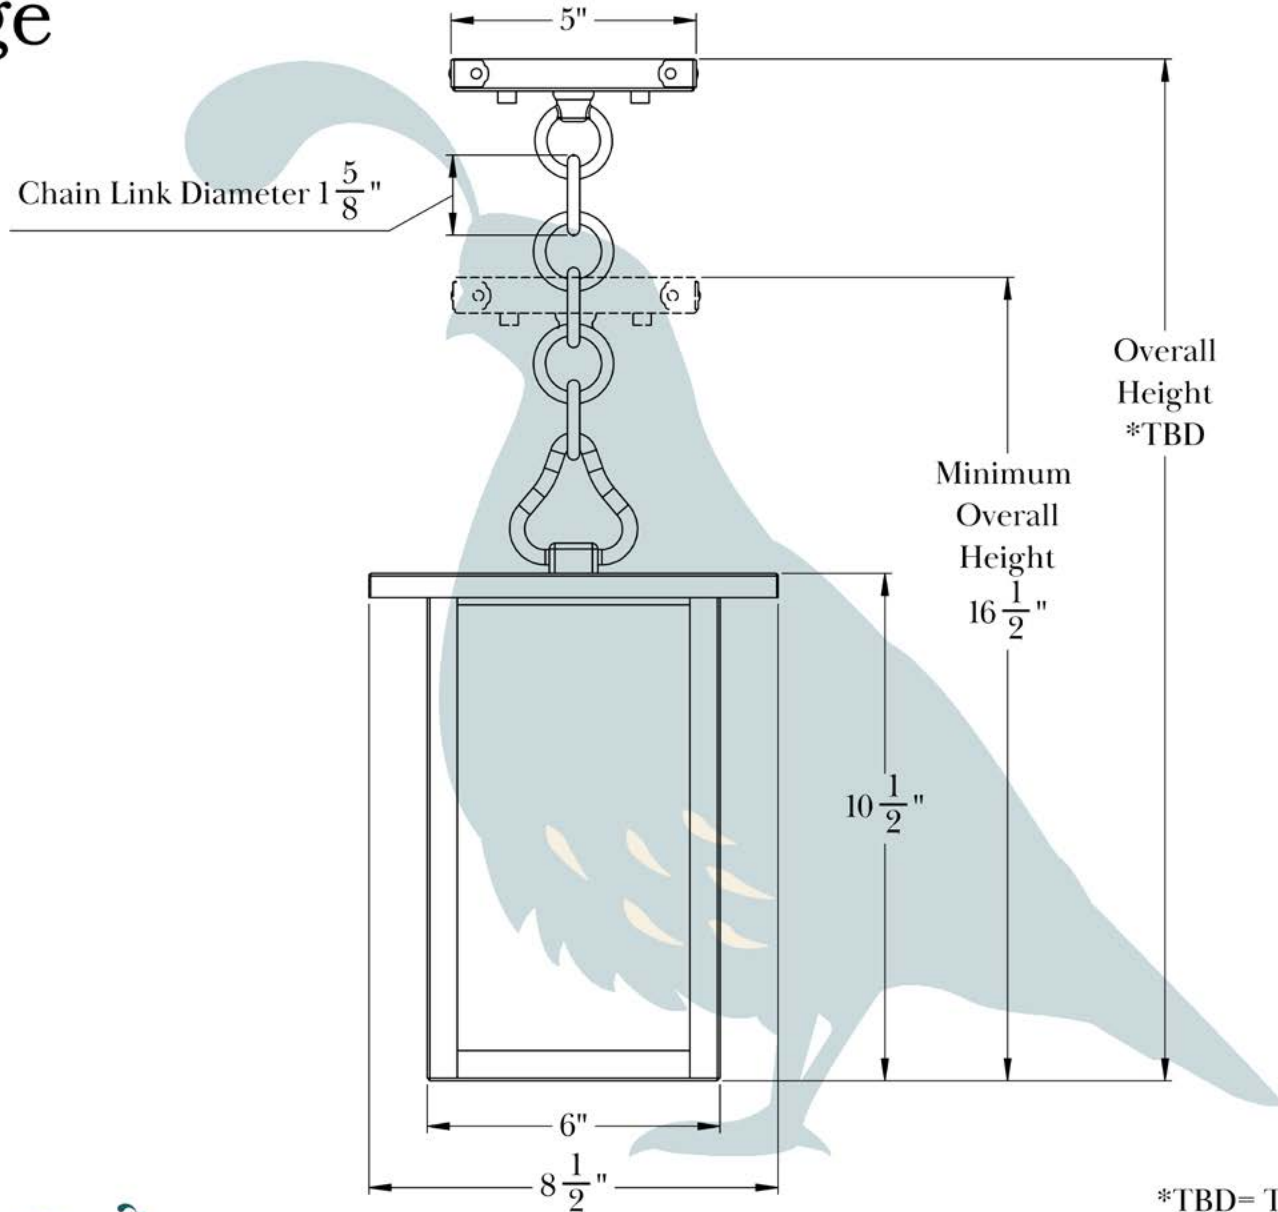

THE WOODFIELD SERIES
Chain Pendant Lantern
LARGE

OLD CALIFORNIA
FINE LIGHTING &
HOME GOODS

Large

*TBD= To be determined

DIMENSIONS

Roof Width	8 1/2"
Body Width	6"
Lantern Height	10 1/2"
Minimum Height	16 1/2"
Canopy	5"

OVERLAYS AVAILABLE IN THIS SERIES

Arch

Double T

Gamble

Shoji

Summit

ELECTRICAL SPECS

UL Rating	Damp
Voltage	120V
Socket Type	Medium Base - E26
Number of Light Bulbs	1
Max Wattage per Bulb	100W
LED Bulb	Supplied
Dimmable	Yes

ADDITIONAL INFORMATION

Manufacturer	Old California
Mounting Location	Interior and Exterior
Material	Brass
Multiple Overlay Options	Yes
Bottom Glass Panels	Included

MOUNTING INSTRUCTIONS • Chain Mount Without Fire Pan**CAUTION—DISCONNECT POWER**