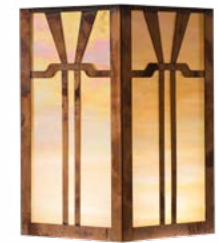

DIMENSIONS

Roof Width	8 1/2"
Body Width	6"
Lantern Height	10 1/2"
Minimum Height	16 1/2"
Canopy	5"

OVERLAYS AVAILABLE IN THIS SERIES

Gamble

ELECTRICAL SPECS

UL Rating	Damp
Voltage	120V
Socket Type	Medium Base - E26
Number of Light Bulbs	1
Max Wattage per Bulb	100W
LED Bulb	Supplied
Dimmable	Yes

ADDITIONAL INFORMATION

Manufacturer	Old California
Mounting Location	Interior and Exterior
Material	Brass
Multiple Overlay Options	Yes
Bottom Glass Panels	Included