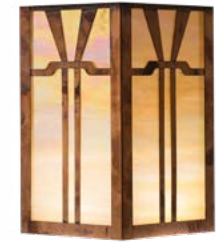

DIMENSIONS

Roof Width	8 1/2"
Body Width	6"
Height	11"
Mounting Base	7"

OVERLAYS AVAILABLE IN THIS SERIES

Arch

Double T

Gamble

ELECTRICAL SPECS

UL Rating	Wet
Voltage	12V or 120V
Socket Type	Medium Base - E26
Number of Light Bulbs	1
Max Wattage per Bulb	60W
LED Bulb	Supplied