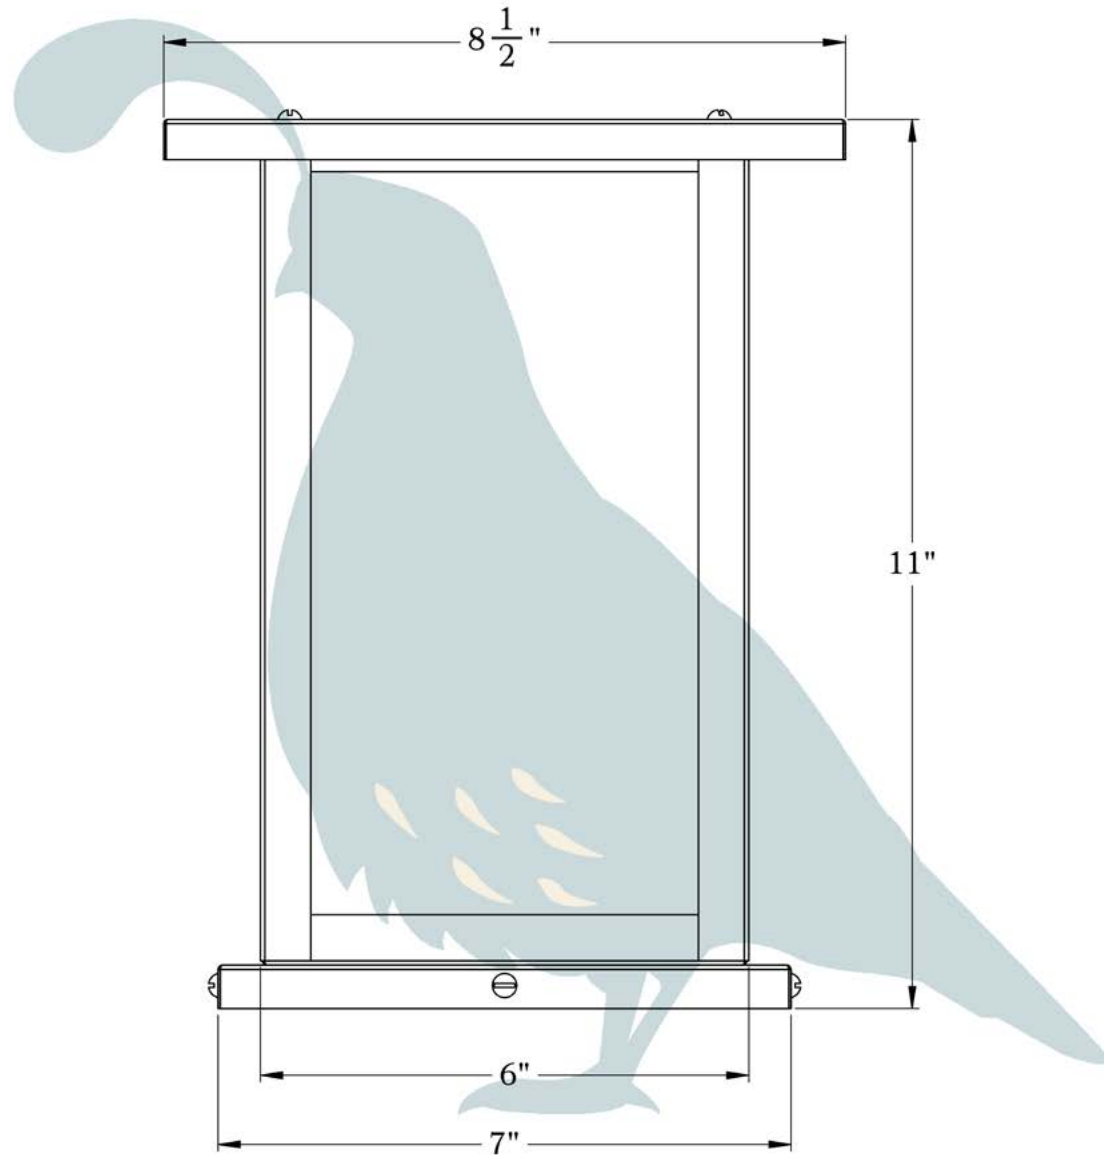

THE WOODFIELD SERIES
Column Mount Lantern

LARGE

OLD CALIFORNIA
FINE LIGHTING &
HOME GOODS

Large

OLD CALIFORNIA
 975 N ENTERPRISE ST • ORANGE, CA 92867

PRODUCT No.	464-6	LAMP BASE	Medium Base (E26)
TITLE	Woodfield	MAX WATTAGE	100W
UL RATING	Wet	VOLTAGE	12V or 120V

DIMENSIONS

Roof Width	8 1/2"
Body Width	6"
Height	11"
Mounting Base	7"

OVERLAYS AVAILABLE IN THIS SERIES

Arch

Double T

Gamble

ELECTRICAL SPECS

UL Rating	Wet
Voltage	12V or 120V
Socket Type	Medium Base - E26
Number of Light Bulbs	1
Max Wattage per Bulb	60W
LED Bulb	Supplied

Shoji

Summit

ADDITIONAL INFORMATION

Manufacturer	Old California
Mounting Location	Exterior Only
Material	Brass
Multiple Overlay Options	Yes

MOUNTING INSTRUCTIONS • Column Light Version One**CAUTION—DISCONNECT POWER**