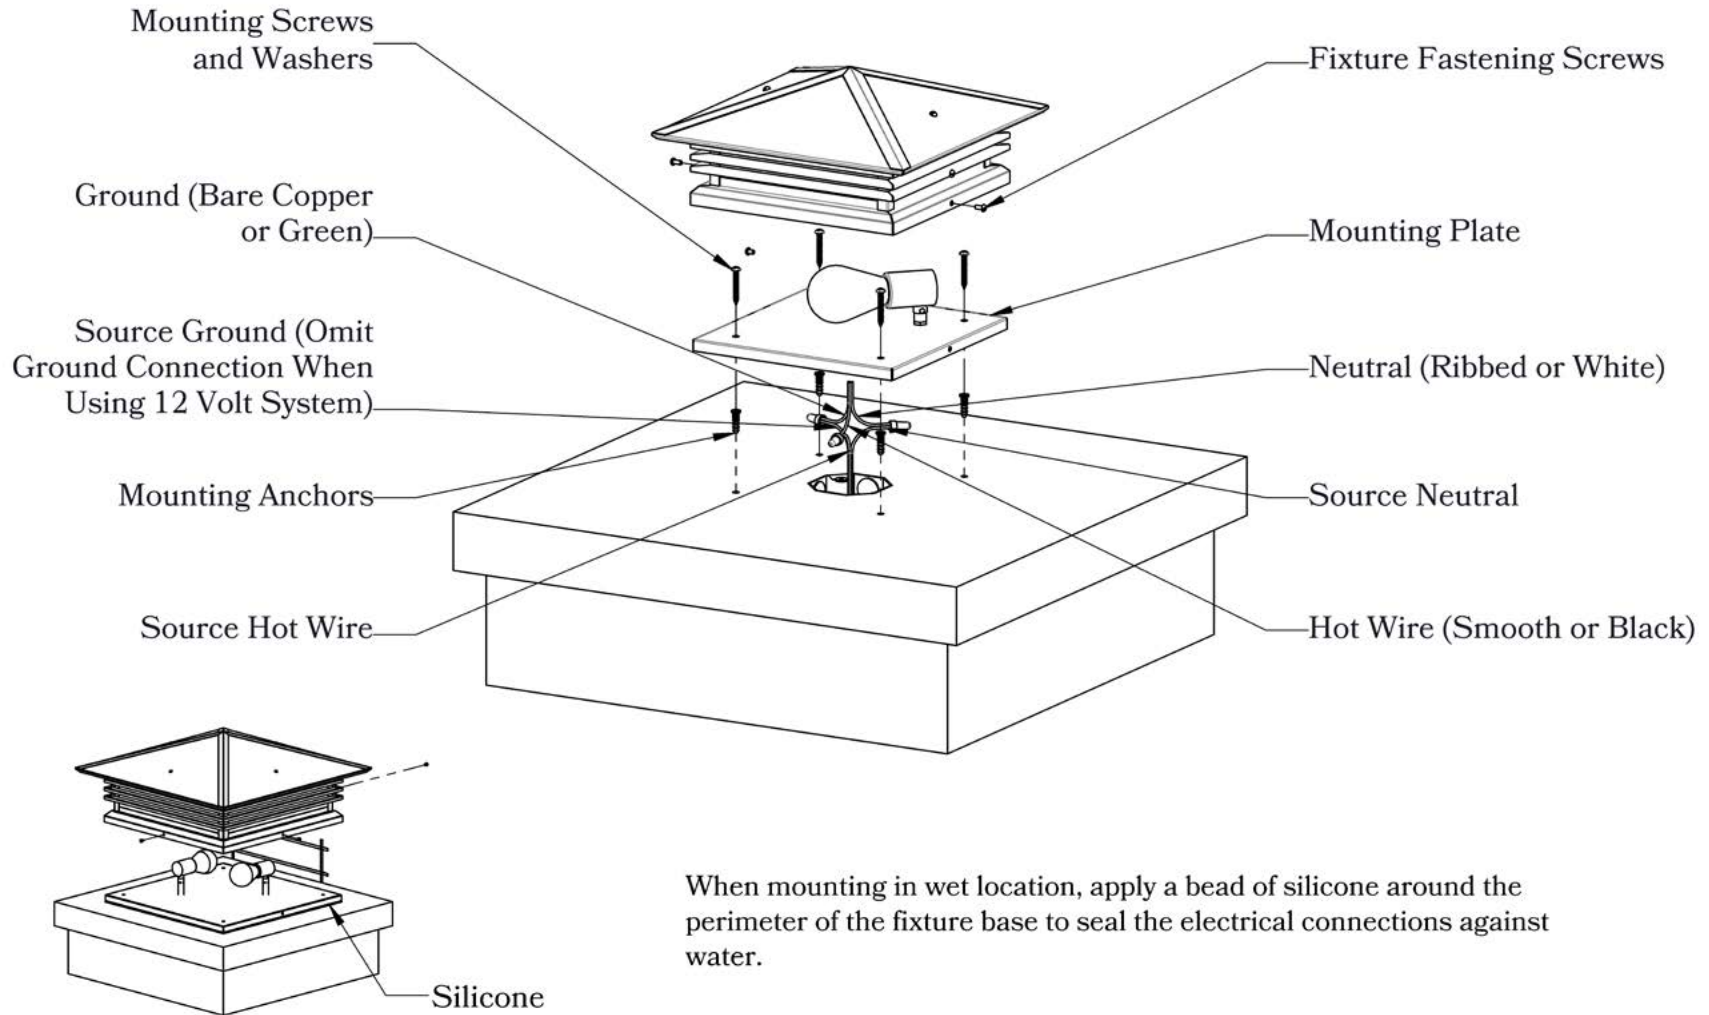

MOUNTING INSTRUCTIONS • Column Light Version One

CAUTION—DISCONNECT POWER

Always shut off power when installing or repairing this (or any other) electrical appliance. Failure to do so may result in severe injury or death. This product must be installed in accordance with applicable installation codes by a person familiar with the construction and operation of the product, and the hazards involved.