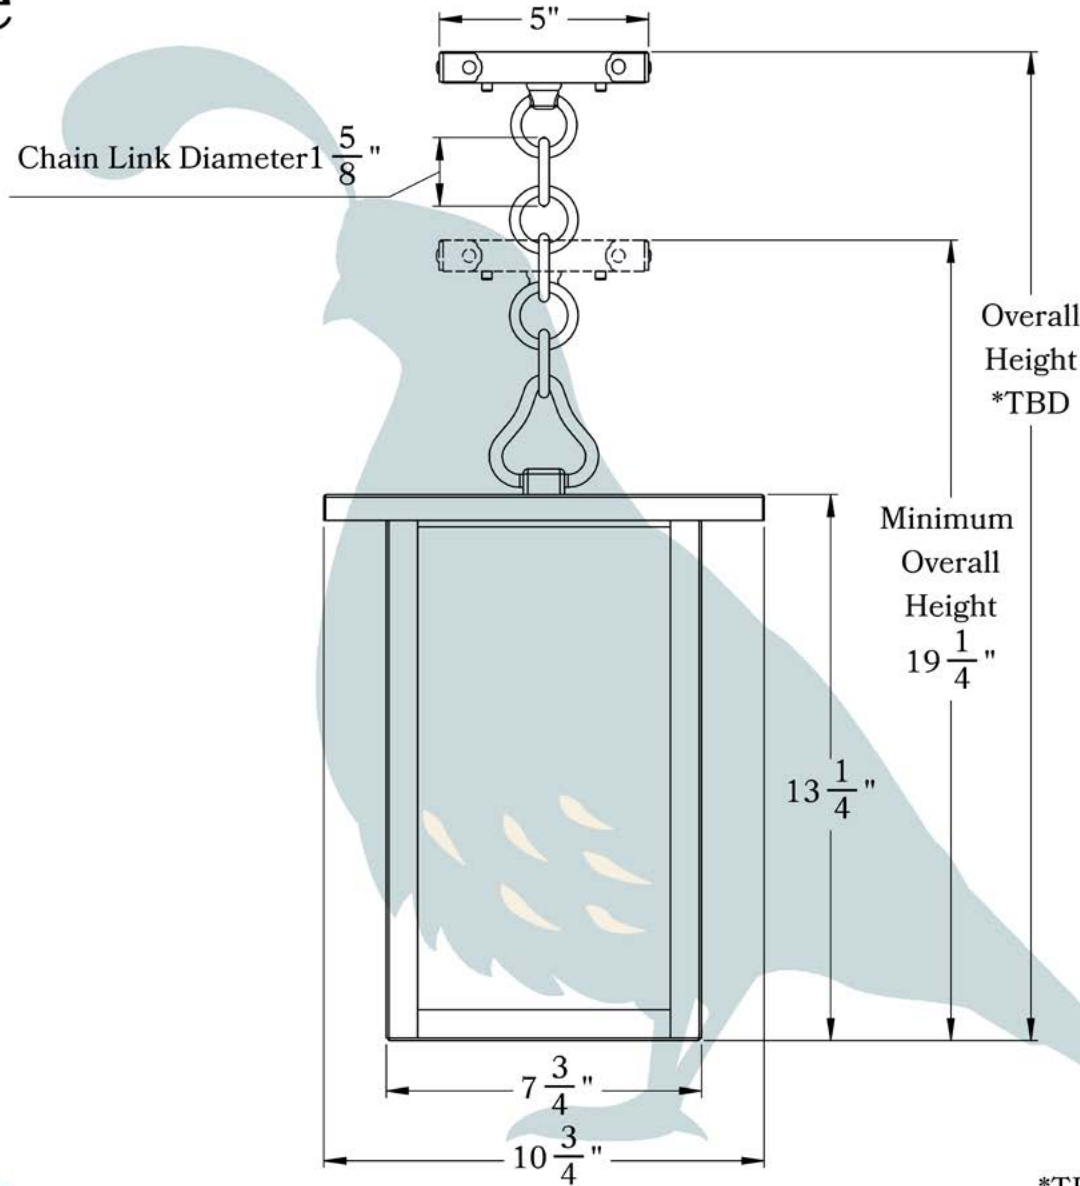

THE WOODFIELD SERIES
Chain Pendant Lantern
EXTRA LARGE

OLD CALIFORNIA
FINE LIGHTING &
HOME GOODS

X Large

*TBD= To be determined

PROPRIETARY AND CONFIDENTIAL

The information contained in this drawing is the sole property of Old California. Any reproduction in part or as a whole without written permission from Old California is prohibited.

DIMENSIONS

Roof Width	10 3/4"
Body Width	7 3/4"
Lantern Height	13 1/4"
Minimum Height	19 1/2"
Canopy	5"

OVERLAYS AVAILABLE IN THIS SERIES

Arch

Double T

Gamble

Shoji

Summit

ELECTRICAL SPECS

UL Rating	Damp
Voltage	120V
Socket Type	Medium Base - E26
Number of Light Bulbs	1
Max Wattage per Bulb	100W
LED Bulb	Supplied
Dimmable	Yes

ADDITIONAL INFORMATION

Manufacturer	Old California
Mounting Location	Interior and Exterior
Material	Brass
Multiple Overlay Options	Yes
Bottom Glass Panels	Included