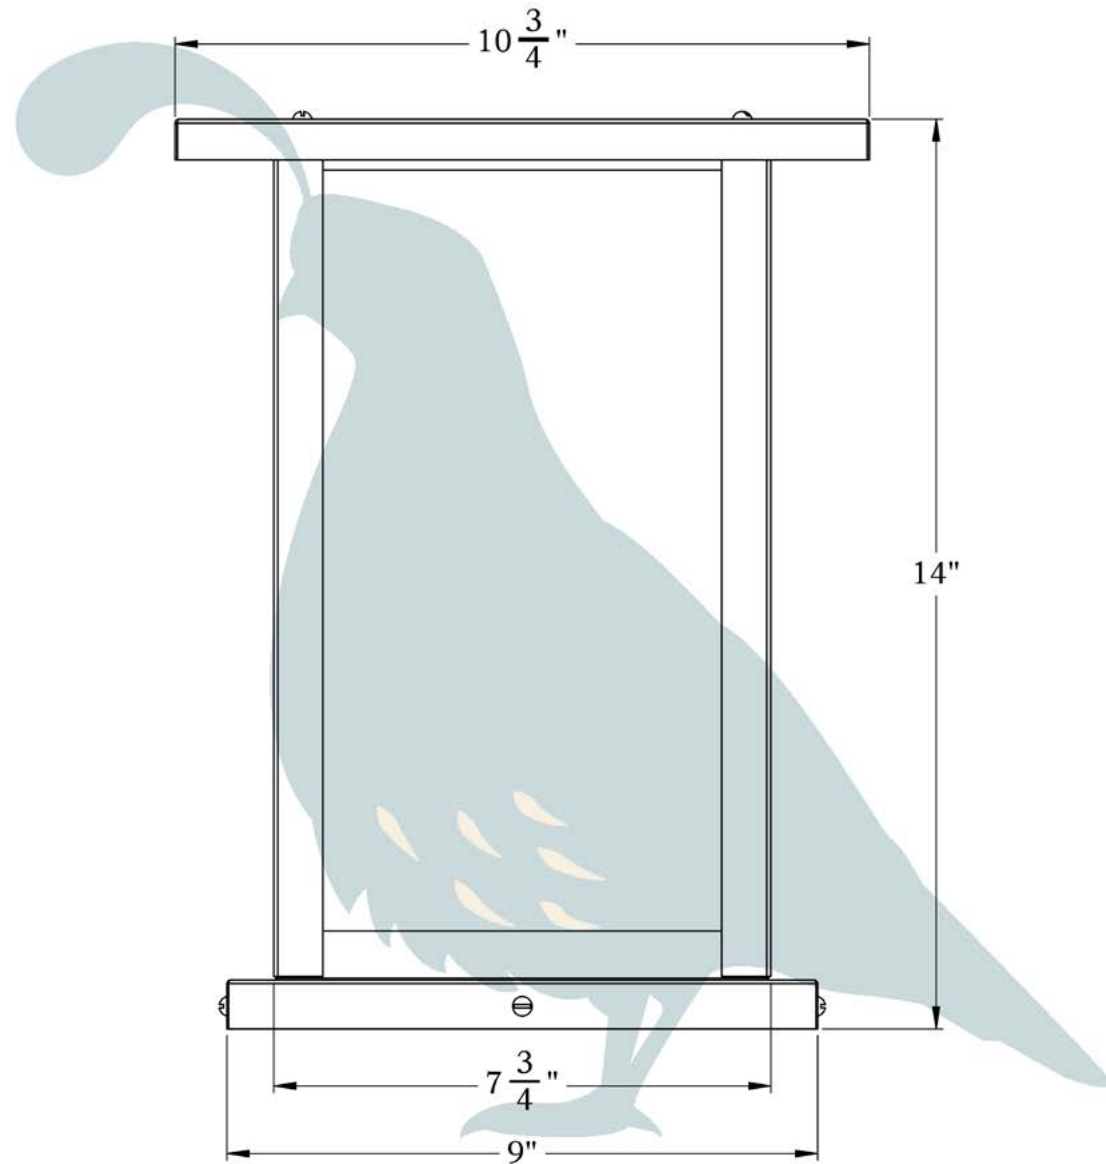

# X Large

### DIMENSIONS

Roof Width 10 3/4"  
 Body Width 7 3/4"  
 Height 14"  
 Mounting Base 9"