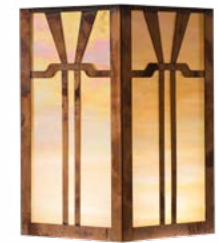

DIMENSIONS

Roof Width 10 3/4"
Body Width 7 3/4"
Height 14"
Mounting Base 9"

OVERLAYS AVAILABLE IN THIS SERIES

Gamble

ELECTRICAL SPECS

UL Rating Wet
Voltage 12V or 120V
Socket Type Medium Base - E26
Number of Light Bulbs 1
Max Wattage per Bulb 100W
LED Bulb Supplied

ADDITIONAL INFORMATION

Manufacturer Old California
Mounting Location Exterior Only
Material Brass
Multiple Overlay Options Yes