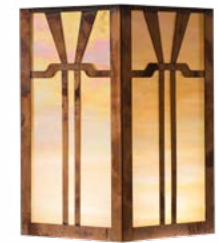

DIMENSIONS

Roof Width	13 1/2"
Body Width	9 1/2"
Height	17 1/2"
Mounting Base	11 1/4"

OVERLAYS AVAILABLE IN THIS SERIES

Arch

Double T

Gamble

ELECTRICAL SPECS

UL Rating	Wet
Voltage	12V or 120V
Socket Type	Medium Base - E26
Number of Light Bulbs	1
Max Wattage per Bulb	100W
LED Bulb	Supplied