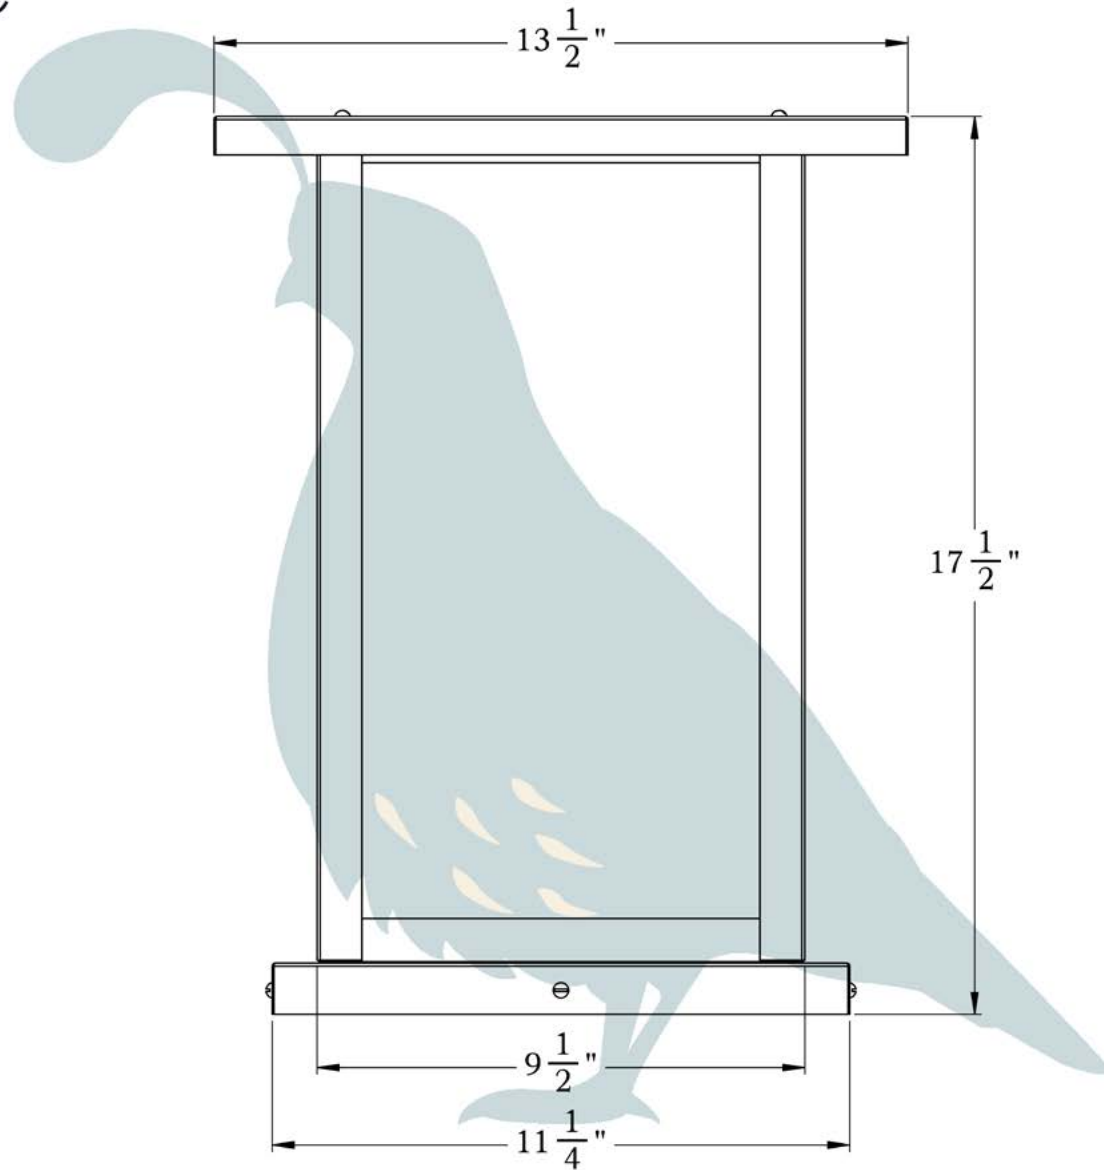

THE WOODFIELD SERIES
Column Mount Lantern

2XL

OLD CALIFORNIA
FINE LIGHTING &
HOME GOODS

2X Large

PRODUCT No.	466-6	LAMP BASE	Medium Base (E26)
TITLE	Woodfield	MAX WATTAGE	100W
UL RATING	Wet	VOLTAGE	12V or 120V

DIMENSIONS

Roof Width	13 1/2"
Body Width	9 1/2"
Height	17 1/2"
Mounting Base	11 1/4"

OVERLAYS AVAILABLE IN THIS SERIES

Arch

Double T

Gamble

ELECTRICAL SPECS

UL Rating	Wet
Voltage	12V or 120V
Socket Type	Medium Base - E26
Number of Light Bulbs	1
Max Wattage per Bulb	100W
LED Bulb	Supplied

Shoji

Summit

ADDITIONAL INFORMATION

Manufacturer	Old California
Mounting Location	Exterior Only
Material	Brass
Multiple Overlay Options	Yes

MOUNTING INSTRUCTIONS • Column Light Version One

When mounting in wet location, apply a bead of silicone around the perimeter of the fixture base to seal the electrical connections against water.