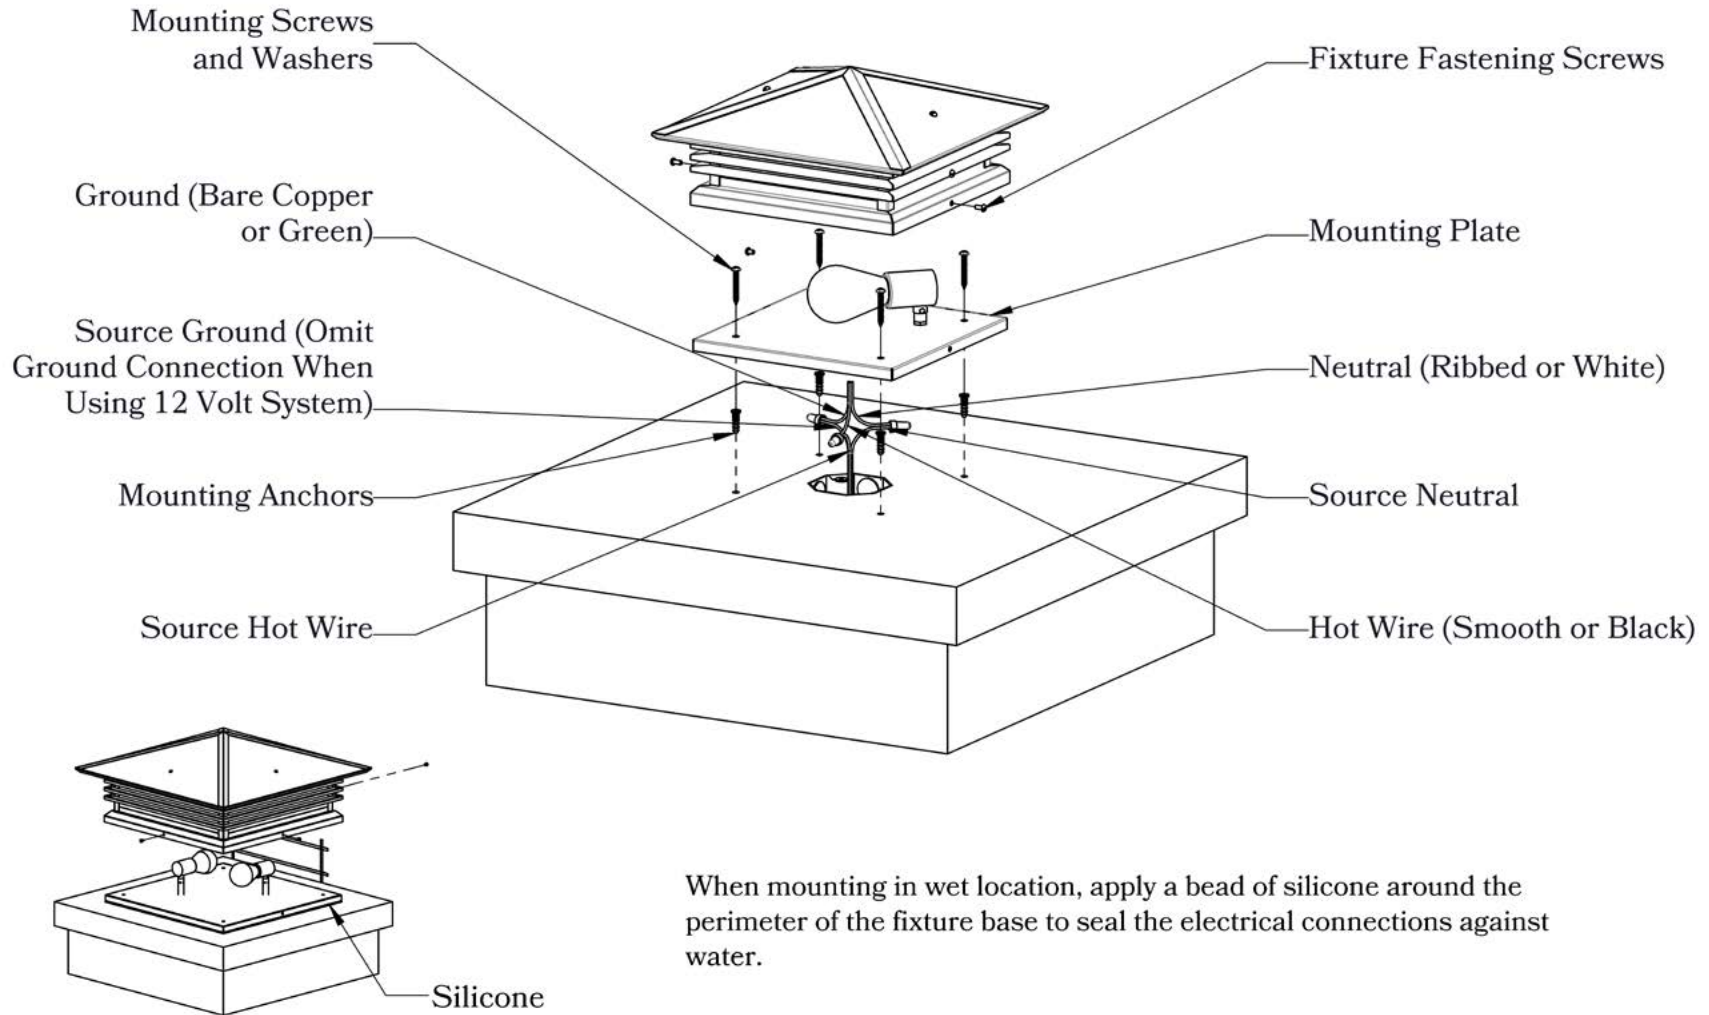

DIMENSIONS

Roof Width	13 1/2"
Body Width	9 1/2"
Height	17 1/2"
Mounting Base	11 1/4"

OVERLAYS AVAILABLE IN THIS SERIES

Arch

Double T

Gamble

ELECTRICAL SPECS

UL Rating	Wet
Voltage	12V or 120V
Socket Type	Medium Base - E26
Number of Light Bulbs	1
Max Wattage per Bulb	100W
LED Bulb	Supplied

Shoji

Summit

ADDITIONAL INFORMATION

Manufacturer	Old California
Mounting Location	Exterior Only
Material	Brass
Multiple Overlay Options	Yes

MOUNTING INSTRUCTIONS • Column Light Version One

When mounting in wet location, apply a bead of silicone around the perimeter of the fixture base to seal the electrical connections against water.