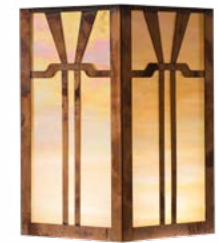

DIMENSIONS

Roof Width	16 3/4"
Body Width	12"
Lantern Height	20 3/4"
Minimum Height	28 3/4"
Canopy	6"

OVERLAYS AVAILABLE IN THIS SERIES

Gamble

ELECTRICAL SPECS

UL Rating	Damp
Voltage	120V
Socket Type	Medium Base - E26
Number of Light Bulbs	1
Max Wattage per Bulb	100W
LED Bulb	Supplied
Dimmable	Yes

ADDITIONAL INFORMATION

Manufacturer	Old California
Mounting Location	Interior and Exterior
Material	Brass
Multiple Overlay Options	Yes
Bottom Glass Panels	Included