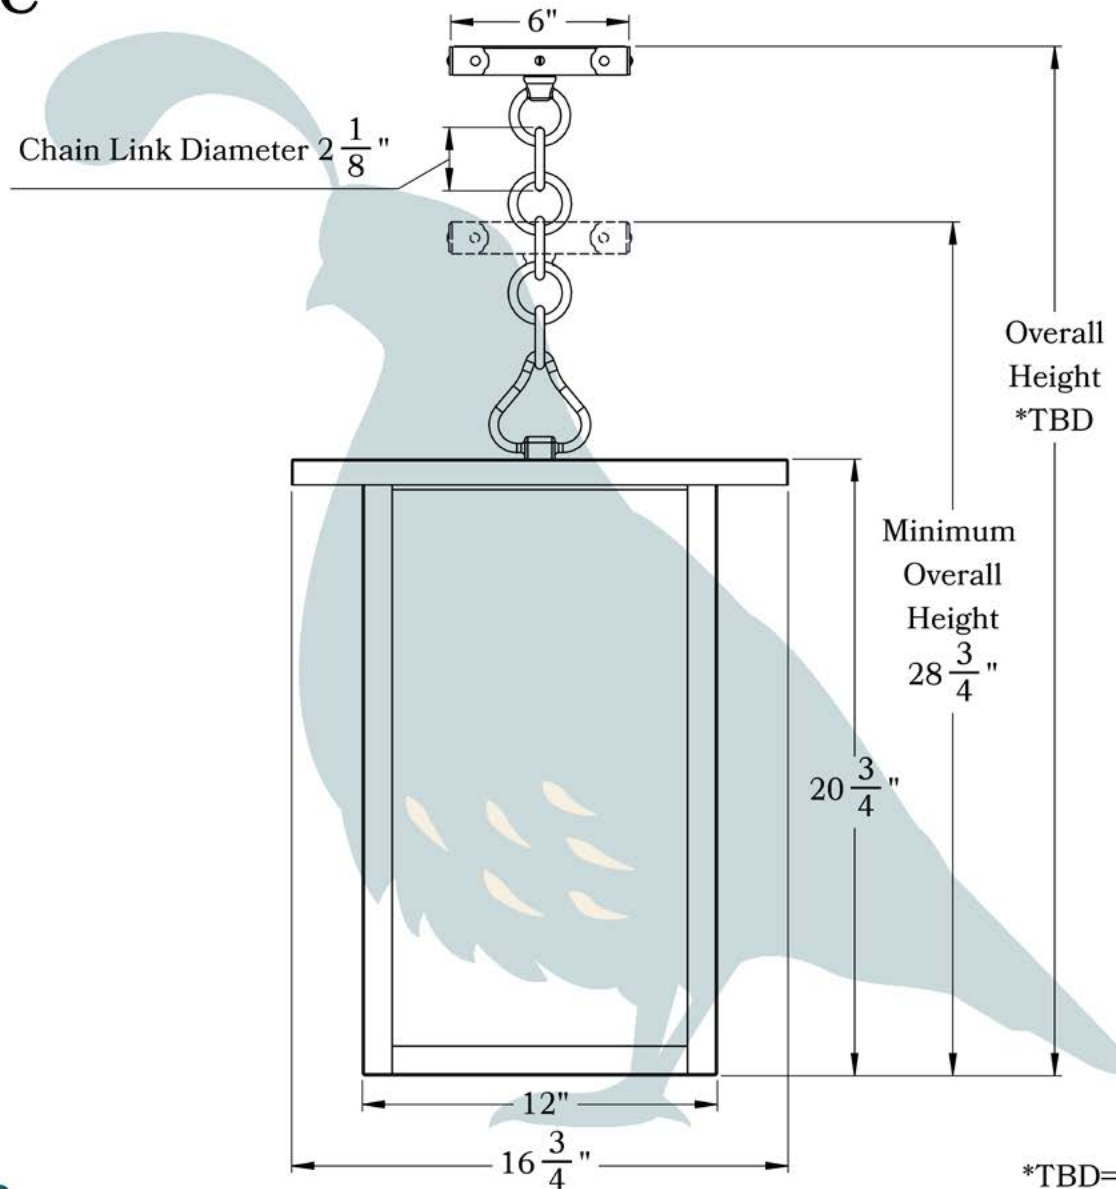

THE WOODFIELD SERIES
Chain Pendant Lantern

3XL

OLD CALIFORNIA
FINE LIGHTING &
HOME GOODS

3X Large

*TBD= To be determined

PROPRIETARY AND CONFIDENTIAL

The information contained in this drawing is the sole property of Old California. Any reproduction in part or as a whole without written permission from Old California is prohibited.

OLD CALIFORNIA
 975 N ENTERPRISE ST • ORANGE, CA 92867

PRODUCT No.	467-4	LAMP BASE	Medium Base (E26)
TITLE	Woodfield	MAX WATTAGE	100W
UL RATING	Damp	VOLTAGE	120V

DIMENSIONS

Roof Width	16 3/4"
Body Width	12"
Lantern Height	20 3/4"
Minimum Height	28 3/4"
Canopy	6"

OVERLAYS AVAILABLE IN THIS SERIES

Arch

Double T

Gamble

Shoji

Summit

ELECTRICAL SPECS

UL Rating	Damp
Voltage	120V
Socket Type	Medium Base - E26
Number of Light Bulbs	1
Max Wattage per Bulb	100W
LED Bulb	Supplied
Dimmable	Yes

ADDITIONAL INFORMATION

Manufacturer	Old California
Mounting Location	Interior and Exterior
Material	Brass
Multiple Overlay Options	Yes
Bottom Glass Panels	Included

MOUNTING INSTRUCTIONS • Chain Mount With Fire Pan